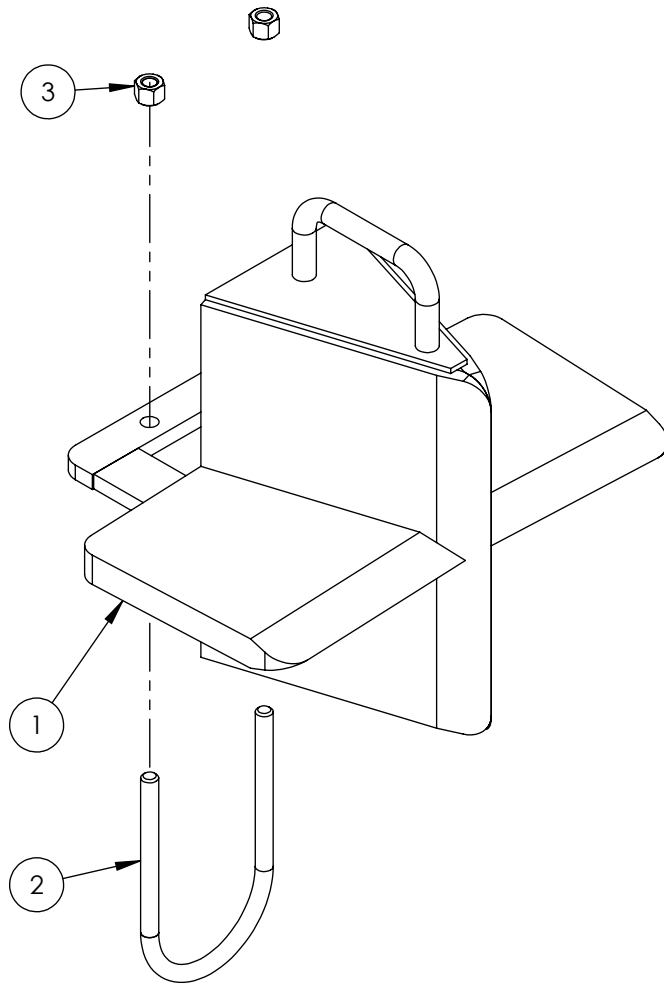

W4130 4-Way Wedge (Optional)

ITEM	PART NO.	DESCRIPTION	QTY
1	2082W301	Weldment, Main 4-Way	1
2	2082S307	U-Bolt, 3 x 4	1
3	Z72231	Hex Lock Nut 3/8NC	2