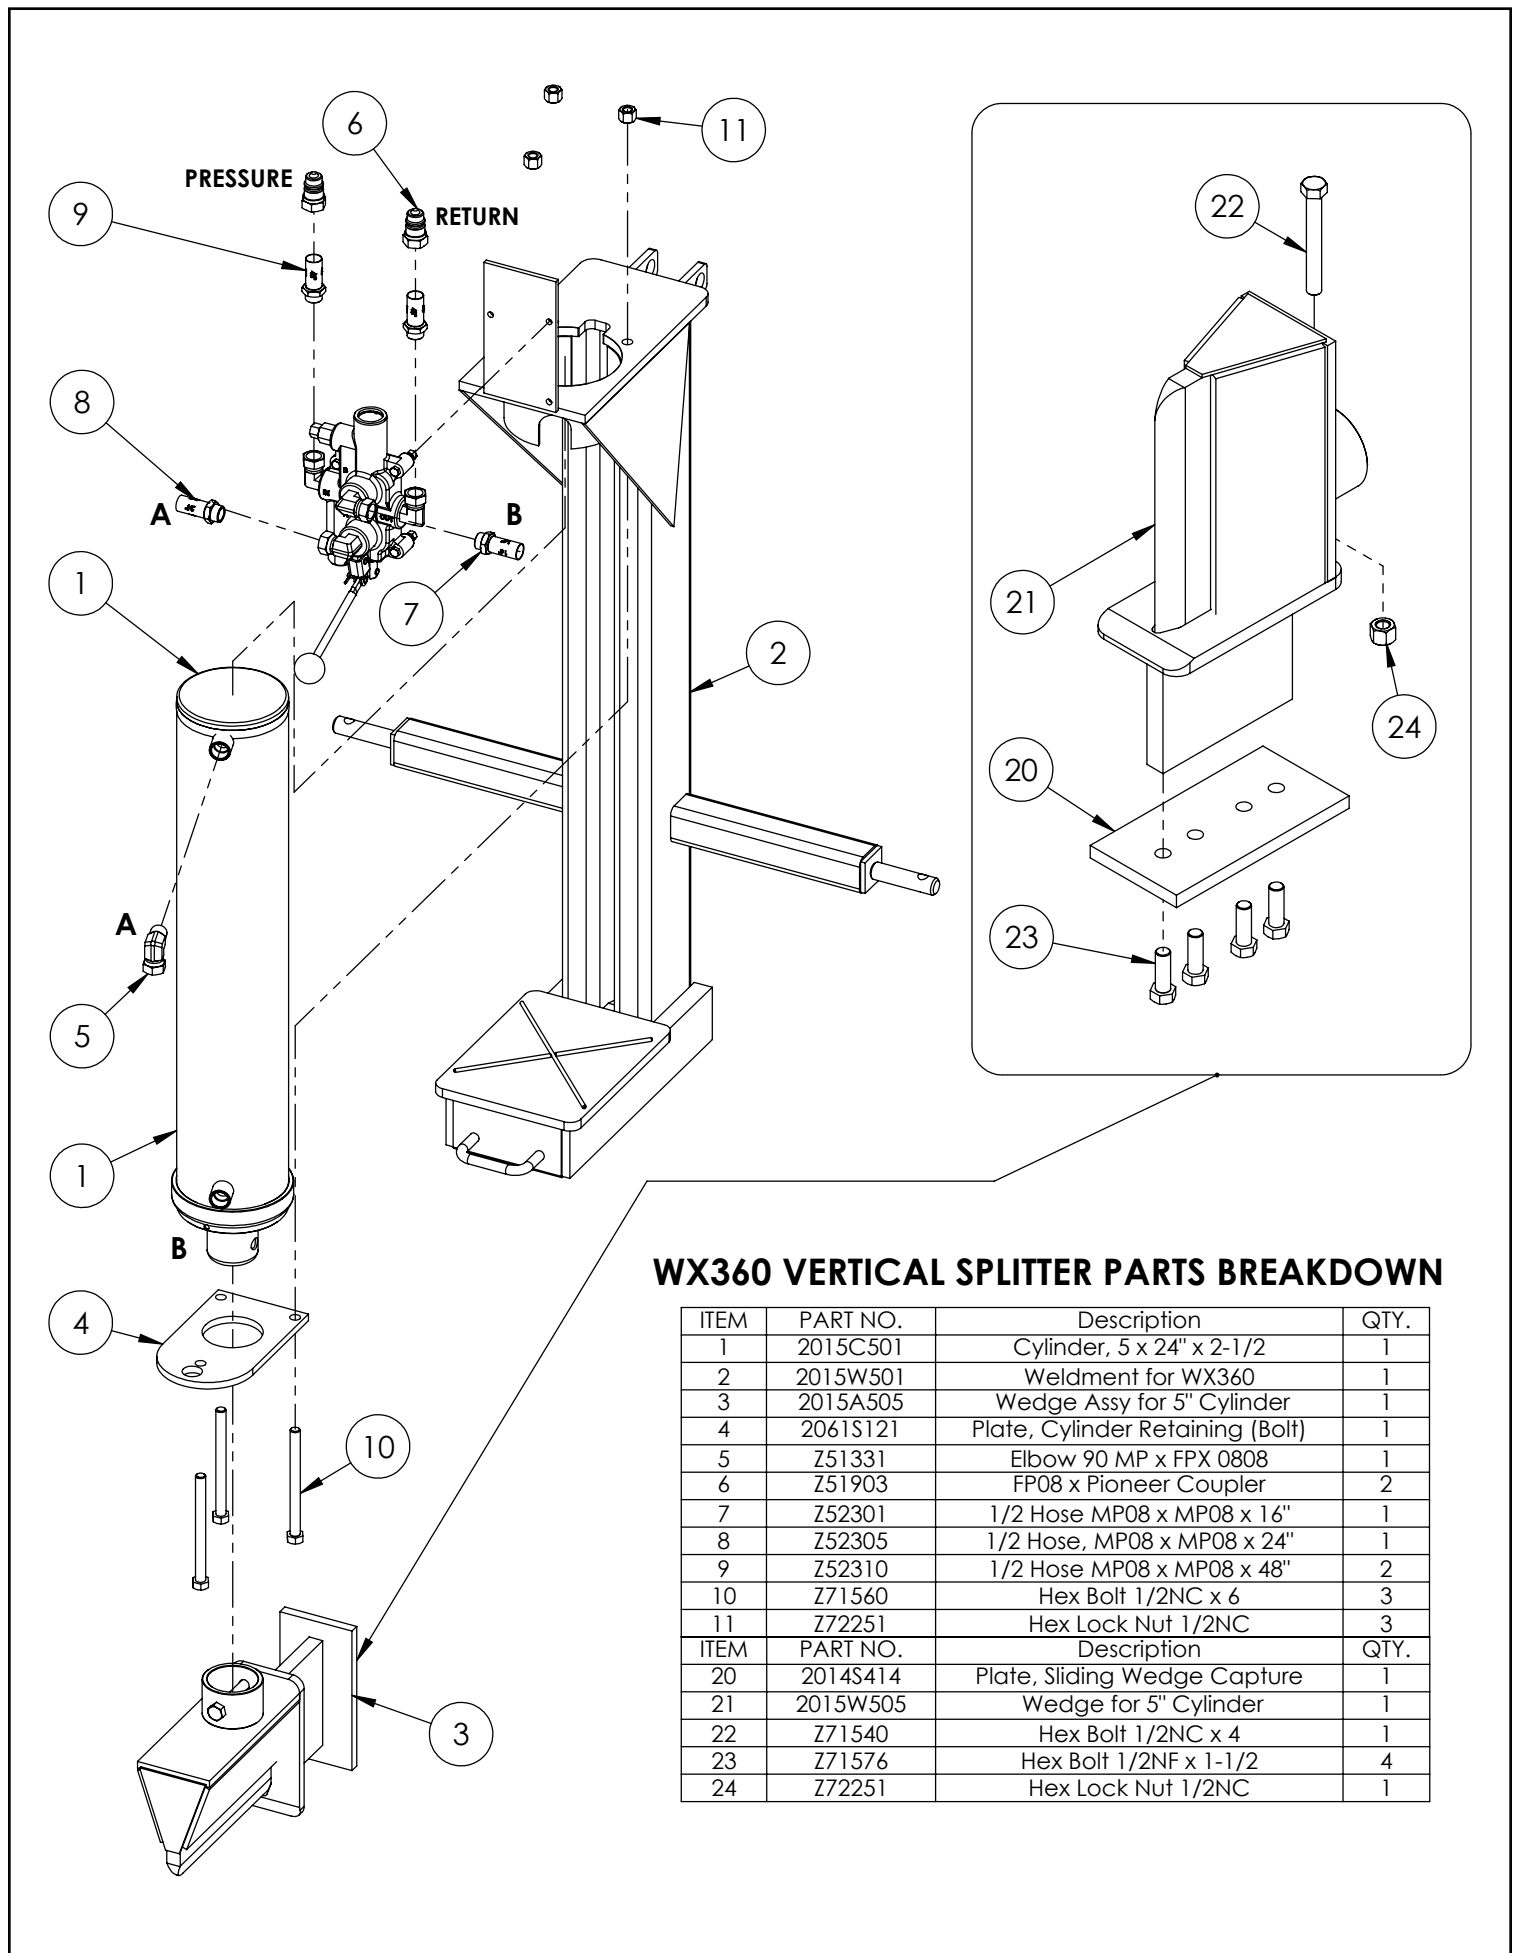

Cylinder	4
Main Parts	5
Valve Assembly	6
Valve and Fittings	8
4-Way Wedge (Optional)	9
Decal Breakdown	10

5" x 24" STROKE CYLINDER PARTS

ITEM	PART NO.	Description	QTY.
1	G500-250SA	5" Bore x 2-1/2" Rod Gland With Seals	1
2	P100-500SA	5" Bore Piston With Seals	1
3	2015C5014	Barrel, 5"	1
4	2015C5012	Rod, 2-1/2x 1	1
5	Z72292G8	Hex Lock Nut 1NF Grade 8	1
6	SLK-5025	Seal Kit, 5 x 2-1/2	1

WX360 VERTICAL SPLITTER PARTS BREAKDOWN

ITEM	PART NO.	Description	QTY.
1	2015C501	Cylinder, 5 x 24" x 2-1/2"	1
2	2015W501	Weldment for WX360	1
3	2015A505	Wedge Assy for 5" Cylinder	1
4	2061S121	Plate, Cylinder Retaining (Bolt)	1
5	Z51331	Elbow 90 MP x FXP 0808	1
6	Z51903	FP08 x Pioneer Coupler	2
7	Z52301	1/2 Hose MP08 x MP08 x 16"	1
8	Z52305	1/2 Hose, MP08 x MP08 x 24"	1
9	Z52310	1/2 Hose MP08 x MP08 x 48"	2
10	Z71560	Hex Bolt 1/2NC x 6	3
11	Z72251	Hex Lock Nut 1/2NC	3
ITEM	PART NO.	Description	QTY.
20	2014S414	Plate, Sliding Wedge Capture	1
21	2015W505	Wedge for 5" Cylinder	1
22	Z71540	Hex Bolt 1/2NC x 4	1
23	Z71576	Hex Bolt 1/2NF x 1-1/2"	4
24	Z72251	Hex Lock Nut 1/2NC	1