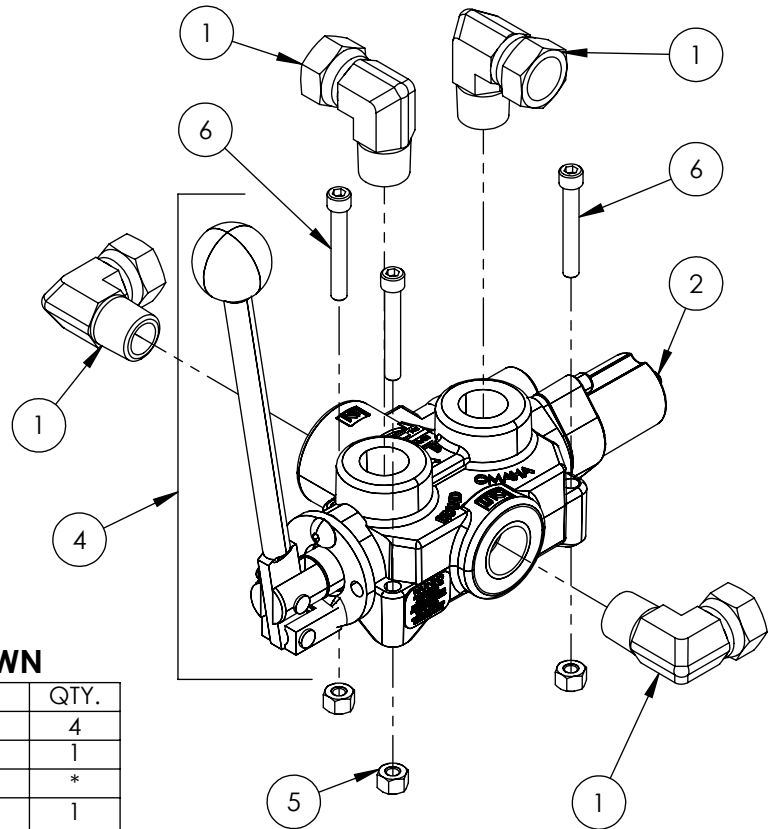

Cylinder	4
Main Parts	5
Valve Assembly	6
Valve and Fittings	8
4-Way Wedge (Optional)	9
Decal Breakdown	10

5" x 24" STROKE CYLINDER PARTS

ITEM	PART NO.	Description	QTY.
1	G500-250SA	5" Bore x 2-1/2" Rod Gland With Seals	1
2	P100-500SA	5" Bore Piston With Seals	1
3	2015C5014	Barrel, 5"	1
4	2015C5012	Rod, 2-1/2x 1	1
5	Z72292G8	Hex Lock Nut 1NF Grade 8	1
6	SLK-5025	Seal Kit, 5 x 2-1/2	1

Valve Assembly

ITEM NO.	QTY.	PART NO.	DESCRIPTION
1	1	A0CASTB	A0 CASTING
2	1	LS304T4J	SPOOL
3	1	P1740	NAME TAG
4	1	SF305	WIPER
5	1	SF304	QUAD RING
6	1	SUB-LS	SUB-LS
		B5057	7/16 BALL
		DC7804	3/16 BALL
		SF306	RETAINER
		SF477L	SH LS ENDCAP
		XDC672	LS SLEEVE
		SF483	SPACER
		SF486	ALLEN SCREW
		SF489	CENTER STOP
		SF490	CENTERING SPRING
		SF492	HOUSING
		SF315	SPACER
		LS305	DETENT SPRING
		DC7583	O-RING 3-902
		SF496	O-RING, BLUE, METRIC
		LS306	LS WIPER
		SF502	5/16 LOCK WASHER
		SF503	PLUNGER, SPRING
		SF504	5/16 HEX JAM NUT
		SUB-R	RELIEF
		P1603	CAP NUT
		SF322	O-RING 2-016
		SF364A	ADJ. SCREW
		B505	SPRING
		SF361A	POPPET
		Z56915	HANDLE KIT
		SF377	RETAINER
		SF376	SEAL RETAINER
		SF367A	O-LEVIS
		SF368	HANDLE
		SF369	PIN
		P1767	PIN CLIP
		HP5	MACH. SCREW
		SF311	KNOB
		SF308	CAP SCREW
		SF303T4J	SPOOL
		P1654	WARNING TAG

SECTION A-A

VALVE AND FITTINGS PARTS BREAKDOWN

ITEM	PART NO.	Description	QTY.
1	Z51331	Elbow 90 MP x FPX 0808	4
2	Z56209	Valve, Single Function Detent	1
3	*Z56210*	Valve, Closed Center	*
4	Z56915	Complete Handle Kit for Z56209	1
5	Z72111	Hex Lock Nut 1/4NC	3
6	Z75114	SHCS, 1/4NC x 1-3/4	3