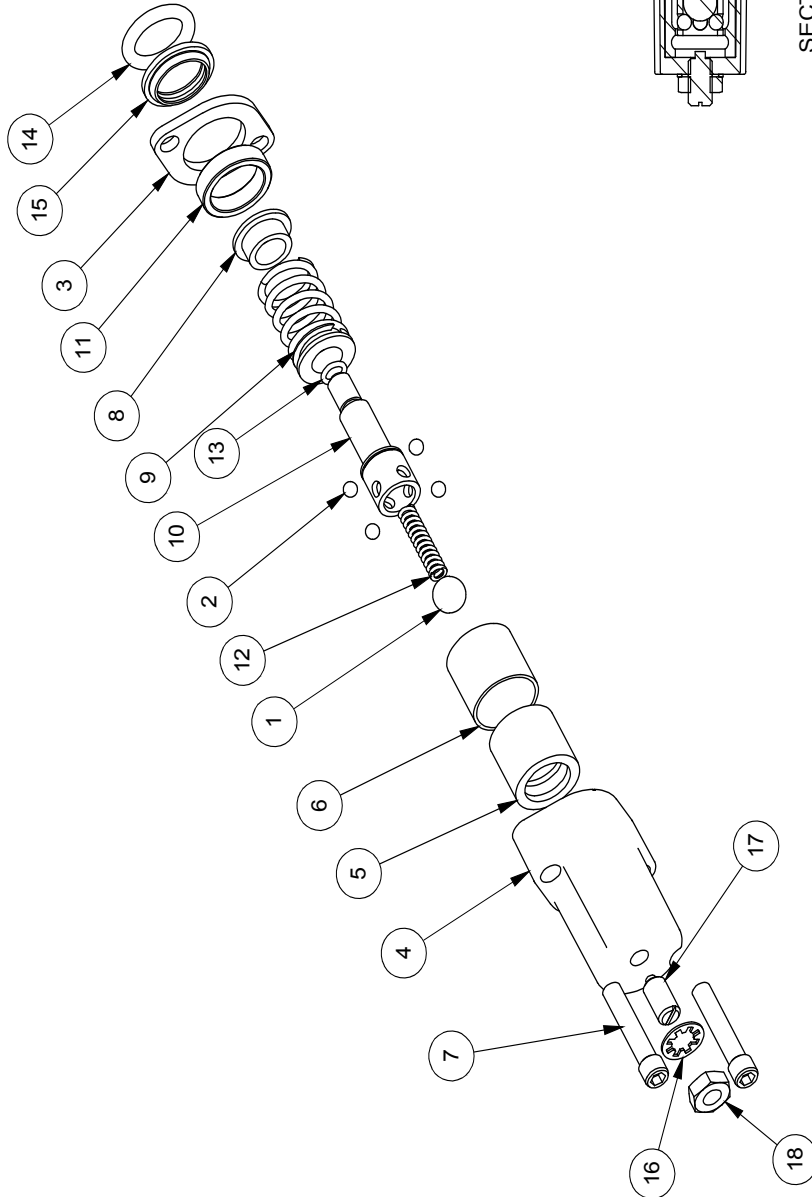

Cylinder	4
Main Parts	5
Valve Assembly	6
Valve and Fittings	8
4-Way Wedge (Optional)	9
Decal Breakdown	10

5" x 24" STROKE CYLINDER PARTS

ITEM	PART NO.	Description	QTY.
1	G500-250SA	5" Bore x 2-1/2" Rod Gland With Seals	1
2	P100-500SA	5" Bore Piston With Seals	1
3	2015C5014	Barrel, 5"	1
4	2015C5012	Rod, 2-1/2x 1	1
5	Z72292G8	Hex Lock Nut 1NF Grade 8	1
6	SLK-5025	Seal Kit, 5 x 2-1/2	1

WX360 VERTICAL SPLITTER PARTS BREAKDOWN

ITEM	PART NO.	Description	QTY.
1	2015C501	Cylinder, 5 x 24" x 2-1/2"	1
2	2015W501	Weldment for WX360	1
3	2015A505	Wedge Assy for 5" Cylinder	1
4	2061S121	Plate, Cylinder Retaining (Bolt)	1
5	Z51331	Elbow 90 MP x FXP 0808	1
6	Z51903	FP08 x Pioneer Coupler	2
7	Z52301	1/2 Hose MP08 x MP08 x 16"	1
8	Z52305	1/2 Hose, MP08 x MP08 x 24"	1
9	Z52310	1/2 Hose MP08 x MP08 x 48"	2
10	Z71560	Hex Bolt 1/2NC x 6	3
11	Z72251	Hex Lock Nut 1/2NC	3
ITEM	PART NO.	Description	QTY.
20	2014S414	Plate, Sliding Wedge Capture	1
21	2015W505	Wedge for 5" Cylinder	1
22	Z71540	Hex Bolt 1/2NC x 4	1
23	Z71576	Hex Bolt 1/2NF x 1-1/2"	4
24	Z72251	Hex Lock Nut 1/2NC	1

SECTION A-A

VALVE AND FITTINGS PARTS BREAKDOWN

ITEM	PART NO.	Description	QTY.
1	Z51331	Elbow 90 MP x FPX 0808	4
2	Z56209	Valve, Single Function Detent	1
3	*Z56210*	Valve, Closed Center	*
4	Z56915	Complete Handle Kit for Z56209	1
5	Z72111	Hex Lock Nut 1/4NC	3
6	Z75114	SHCS, 1/4NC x 1-3/4	3