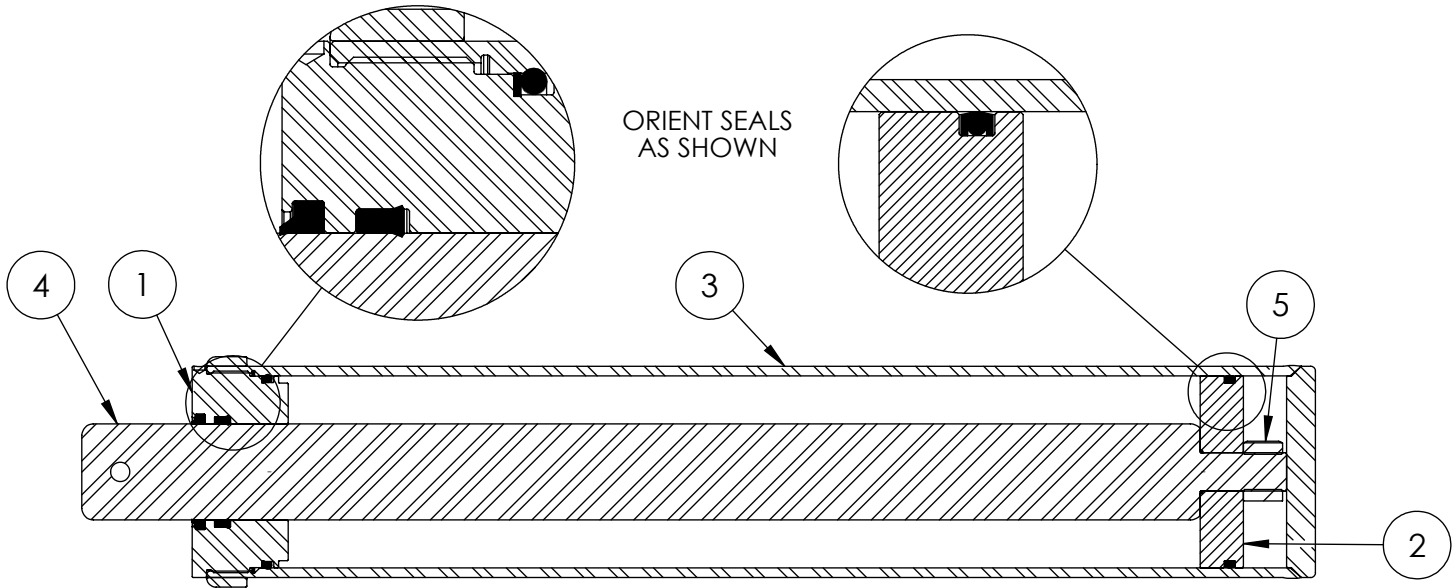

**WX360 Tractor Mount Splitter
Parts Manual
S/N 23605 to S/N 236021**

Foreword

EMB Mfg. has prepared this parts manual to assist customers in ordering quality OEM replacement parts.

Proper and regular service and replacing old, worn or broken parts with the correct Wallenstein parts are essential to prolonging the life of your Wallenstein product. Please refer to this manual before ordering any replacement parts.

Cylinder	4
Main Parts	5
Valve Assembly	6
Valve and Fittings	8
4-Way Wedge (Optional)	9
Decal Breakdown	10

5" x 24" STROKE CYLINDER PARTS

ITEM	PART NO.	Description	QTY.
1	G500-250SA	5" Bore x 2-1/2" Rod Gland With Seals	1
2	P100-500SA	5" Bore Piston With Seals	1
3	2015C5014	Barrel, 5"	1
4	2015C5012	Rod, 2-1/2x 1	1
5	Z72292G8	Hex Lock Nut 1NF Grade 8	1
6	SLK-5025	Seal Kit, 5 x 2-1/2	1

WX360 VERTICAL SPLITTER PARTS BREAKDOWN

ITEM	PART NO.	Description	QTY.
1	2015C501	Cylinder, 5 x 24" x 2-1/2"	1
2	2015W501	Weldment for WX360	1
3	2015A505	Wedge Assy for 5" Cylinder	1
4	2061S121	Plate, Cylinder Retaining (Bolt)	1
5	Z51331	Elbow 90 MP x FXP 0808	1
6	Z51903	FP08 x Pioneer Coupler	2
7	Z52301	1/2 Hose MP08 x MP08 x 16"	1
8	Z52305	1/2 Hose, MP08 x MP08 x 24"	1
9	Z52310	1/2 Hose MP08 x MP08 x 48"	2
10	Z71560	Hex Bolt 1/2NC x 6	3
11	Z72251	Hex Lock Nut 1/2NC	3
ITEM	PART NO.	Description	QTY.
20	2014S414	Plate, Sliding Wedge Capture	1
21	2015W505	Wedge for 5" Cylinder	1
22	Z71540	Hex Bolt 1/2NC x 4	1
23	Z71576	Hex Bolt 1/2NF x 1-1/2"	4
24	Z72251	Hex Lock Nut 1/2NC	1