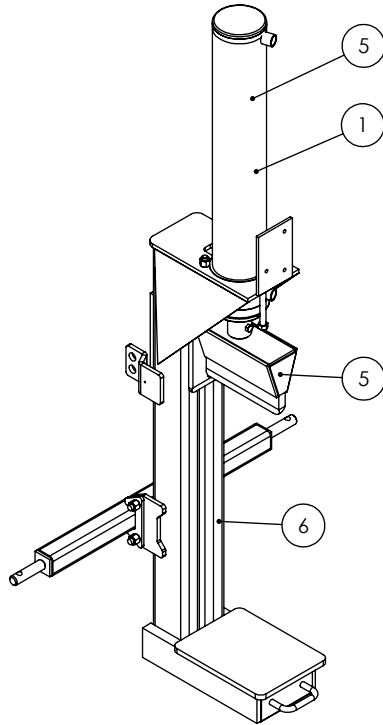

WX360 DECAL BREAKDOWN

ITEM	PART NO.	DESCRIPTION	QTY
1	Z94039	CAUTION - Read Manual	1
2	Z94040	WARNING - Moving Wedge	2
3	Z94067	Clear Guide	2
4	Z94056	Wallenstein	2
5	Z94019	Made in Canada	4
6	Z94066	Apply Oil or Grease	1