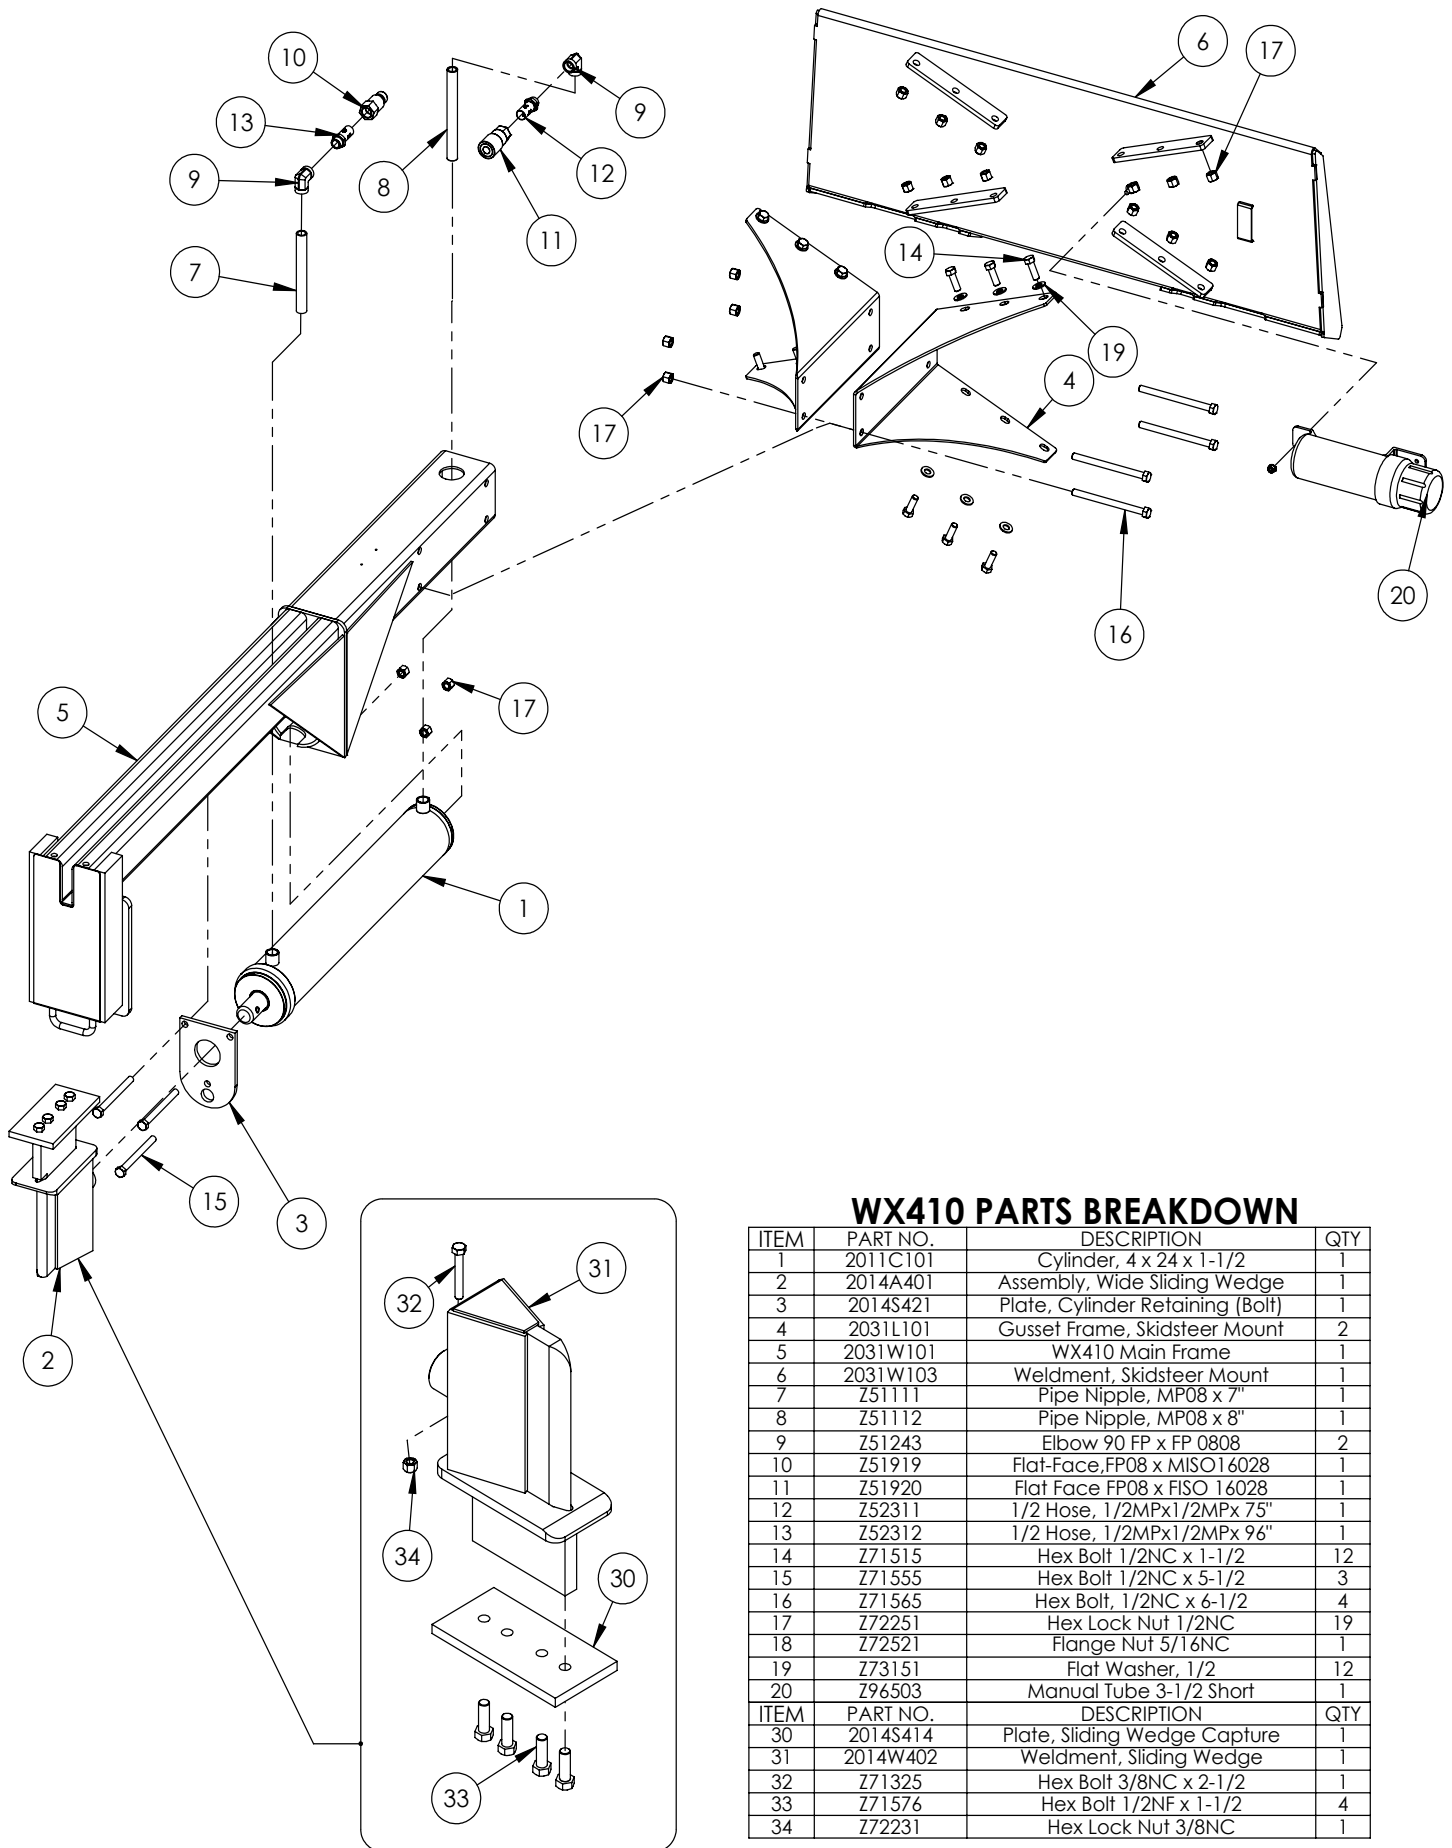

# Table of Contents

Cylinder	4
Main Parts	5
Decal Breakdown	6

**4" x 24" STROKE CYLINDER PARTS**

ITEM	PART NO.	Description	QTY.
1	2011C1012	Rod, 1-1/2 x 1	1
2	2011C1014	Barrel, 4"	1
3	G400-150SA	4" Bore x 1-1/2" Rod Gland	1
4	P100-400SA	4" Bore Piston	1
5	SLK-4015	Seal Kit, 4 x 1-1/2	1
6	Z72292G8	Hex Lock Nut 1NF Grade 8	1

**WX410 PARTS BREAKDOWN**

ITEM	PART NO.	DESCRIPTION	QTY
1	2011C101	Cylinder, 4 x 24 x 1-1/2	1
2	2014A401	Assembly, Wide Sliding Wedge	1
3	2014S421	Plate, Cylinder Retaining (Bolt)	1
4	2031L101	Gusset Frame, Skidsteer Mount	2
5	2031W101	WX410 Main Frame	1
6	2031W103	Weldment, Skidsteer Mount	1
7	Z51111	Pipe Nipple, MP08 x 7"	1
8	Z51112	Pipe Nipple, MP08 x 8"	1
9	Z51243	Elbow 90 FP x FP 0808	2
10	Z51919	Flat-Face, FP08 x MISO16028	1
11	Z51920	Flat Face FP08 x FISO 16028	1
12	Z52311	1/2 Hose, 1/2MPx1/2MPx 75"	1
13	Z52312	1/2 Hose, 1/2MPx1/2MPx 96"	1
14	Z71515	Hex Bolt 1/2NC x 1-1/2	12
15	Z71555	Hex Bolt 1/2NC x 5-1/2	3
16	Z71565	Hex Bolt, 1/2NC x 6-1/2	4
17	Z72251	Hex Lock Nut 1/2NC	19
18	Z72521	Flange Nut 5/16NC	1
19	Z73151	Flat Washer, 1/2	12
20	Z96503	Manual Tube 3-1/2 Short	1
ITEM	PART NO.	DESCRIPTION	QTY
30	2014S414	Plate, Sliding Wedge Capture	1
31	2014W402	Weldment, Sliding Wedge	1
32	Z71325	Hex Bolt 3/8NC x 2-1/2	1
33	Z71576	Hex Bolt 1/2NF x 1-1/2	4
34	Z72231	Hex Lock Nut 3/8NC	1

### WX410 DECAL BREAKDOWN

ITEM	PART NO.	DESCRIPTION	QTY
1	Z94039	CAUTION - Read Manual	1
2	Z94040	WARNING - Moving Wedge	2
3	Z94067	Clear Guide	2
4	Z94056	Wallenstein	2
5	Z94019	Made in Canada	3
6	Z94066	Apply Oil or Grease	1