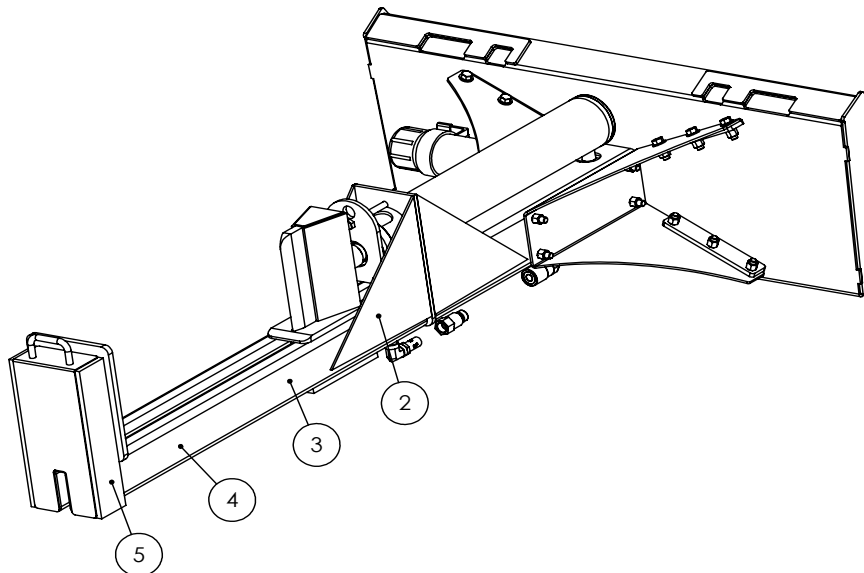

WX410 DECAL BREAKDOWN

ITEM	PART NO.	DESCRIPTION	QTY
1	Z94039	CAUTION - Read Manual	1
2	Z94040	WARNING - Moving Wedge	2
3	Z94067	Clear Guide	2
4	Z94056	Wallenstein	2
5	Z94019	Made in Canada	3
6	Z94066	Apply Oil or Grease	1