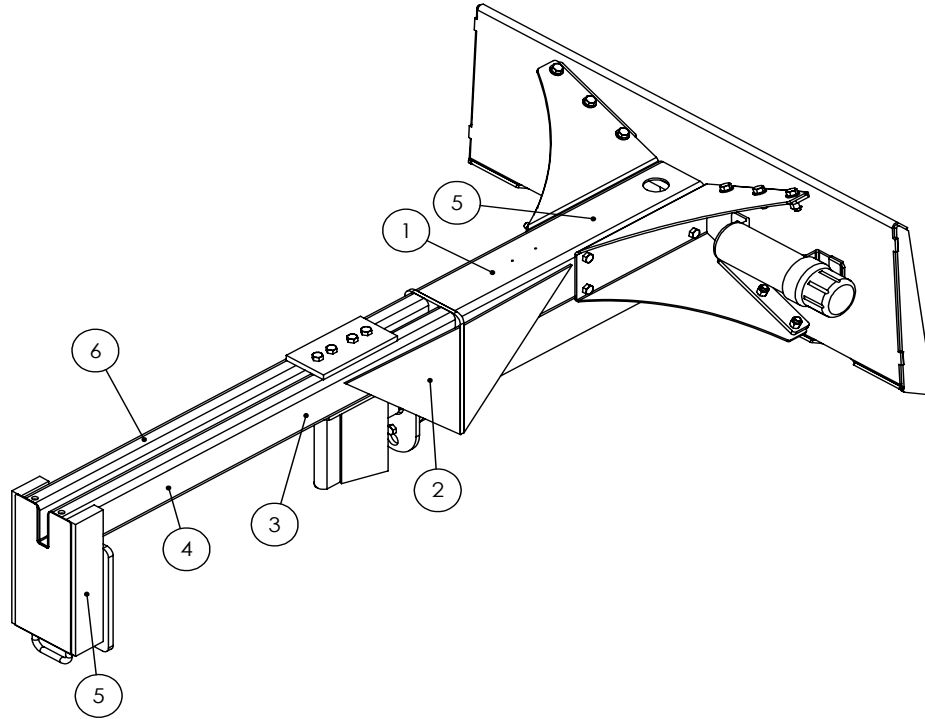

WX410 DECAL BREAKDOWN

ITEM	PART NO.	DESCRIPTION	QTY
1	Z94039	CAUTION - Read Manual	1
2	Z94040	WARNING - Moving Wedge	2
3	Z94067	Clear Guide	2
4	Z94056	Wallenstein	2
5	Z94019	Made in Canada	3
6	Z94066	Apply Oil or Grease	1