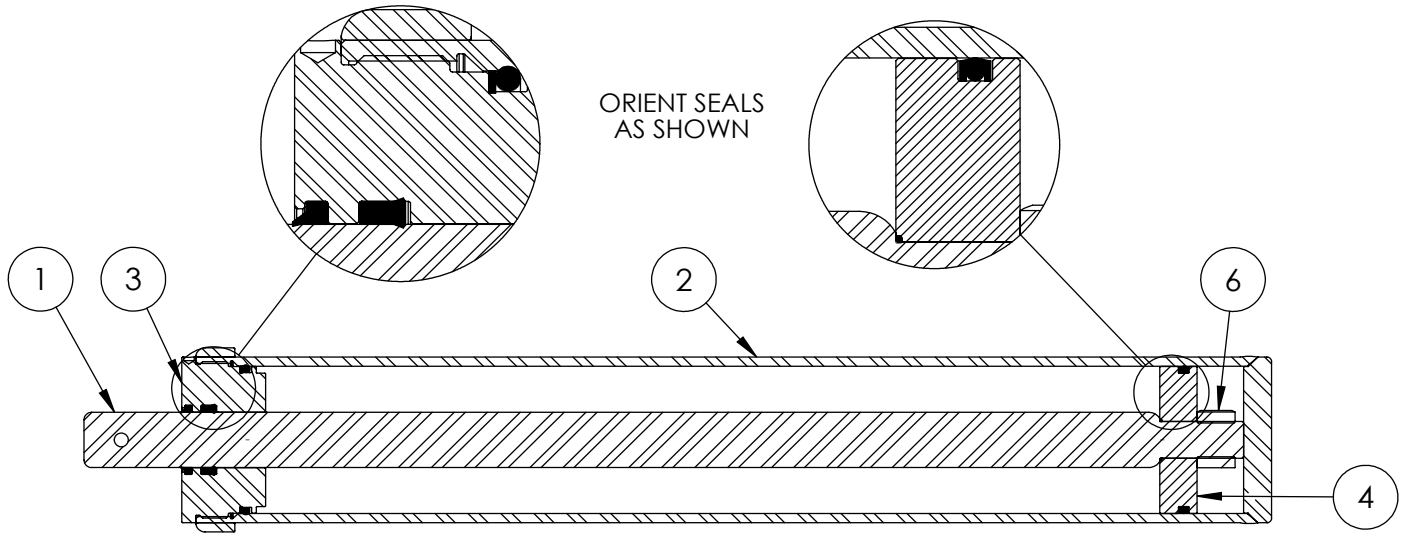

# Table of Contents

Cylinder	4
Main Parts	5
Decal Breakdown	6

**4" x 24" STROKE CYLINDER PARTS**

ITEM	PART NO.	Description	QTY.
1	2011C1012	Rod, 1-1/2 x 1	1
2	2011C1014	Barrel, 4"	1
3	G400-150SA	4" Bore x 1-1/2" Rod Gland	1
4	P100-400SA	4" Bore Piston	1
5	SLK-4015	Seal Kit, 4 x 1-1/2	1
6	Z72292G8	Hex Lock Nut 1NF Grade 8	1

**WX410 PARTS BREAKDOWN**

ITEM	PART NO.	DESCRIPTION	QTY
1	2011C101	Cylinder, 4 x 24 x 1-1/2	1
2	2014A401	Assembly, Wide Sliding Wedge	1
3	2014S421	Plate, Cylinder Retaining (Bolt)	1
4	2031L101	Gusset Frame, Skidsteer Mount	2
5	2031W101	WX410 Main Frame	1
6	2031W103	Weldment, Skidsteer Mount	1
7	Z51111	Pipe Nipple, MP08 x 7"	1
8	Z51112	Pipe Nipple, MP08 x 8"	1
9	Z51243	Elbow 90 FP x FP 0808	2
10	Z51919	Flat-Face, FP08 x MISO16028	1
11	Z51920	Flat Face FP08 x FISO 16028	1
12	Z52311	1/2 Hose, 1/2MPx1/2MPx 75"	1
13	Z52312	1/2 Hose, 1/2MPx1/2MPx 96"	1
14	Z71515	Hex Bolt 1/2NC x 1-1/2	12
15	Z71555	Hex Bolt 1/2NC x 5-1/2	3
16	Z71565	Hex Bolt, 1/2NC x 6-1/2	4
17	Z72251	Hex Lock Nut 1/2NC	19
18	Z72521	Flange Nut 5/16NC	1
19	Z73151	Flat Washer, 1/2	12
20	Z96503	Manual Tube 3-1/2 Short	1
ITEM	PART NO.	DESCRIPTION	QTY
30	2014S414	Plate, Sliding Wedge Capture	1
31	2014W402	Weldment, Sliding Wedge	1
32	Z71325	Hex Bolt 3/8NC x 2-1/2	1
33	Z71576	Hex Bolt 1/2NF x 1-1/2	4
34	Z72231	Hex Lock Nut 3/8NC	1