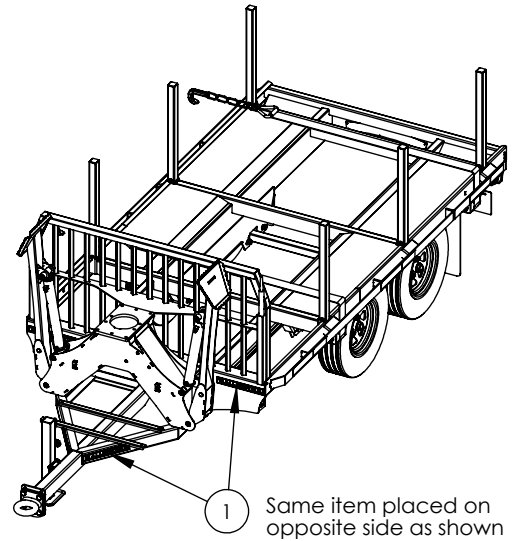

HIGHWAY GRAPPLE TRAILER DECAL BREAKDOWN

ITEM	PART NO.	DESCRIPTION	QTY
1	Z94056	Wallenstein	4