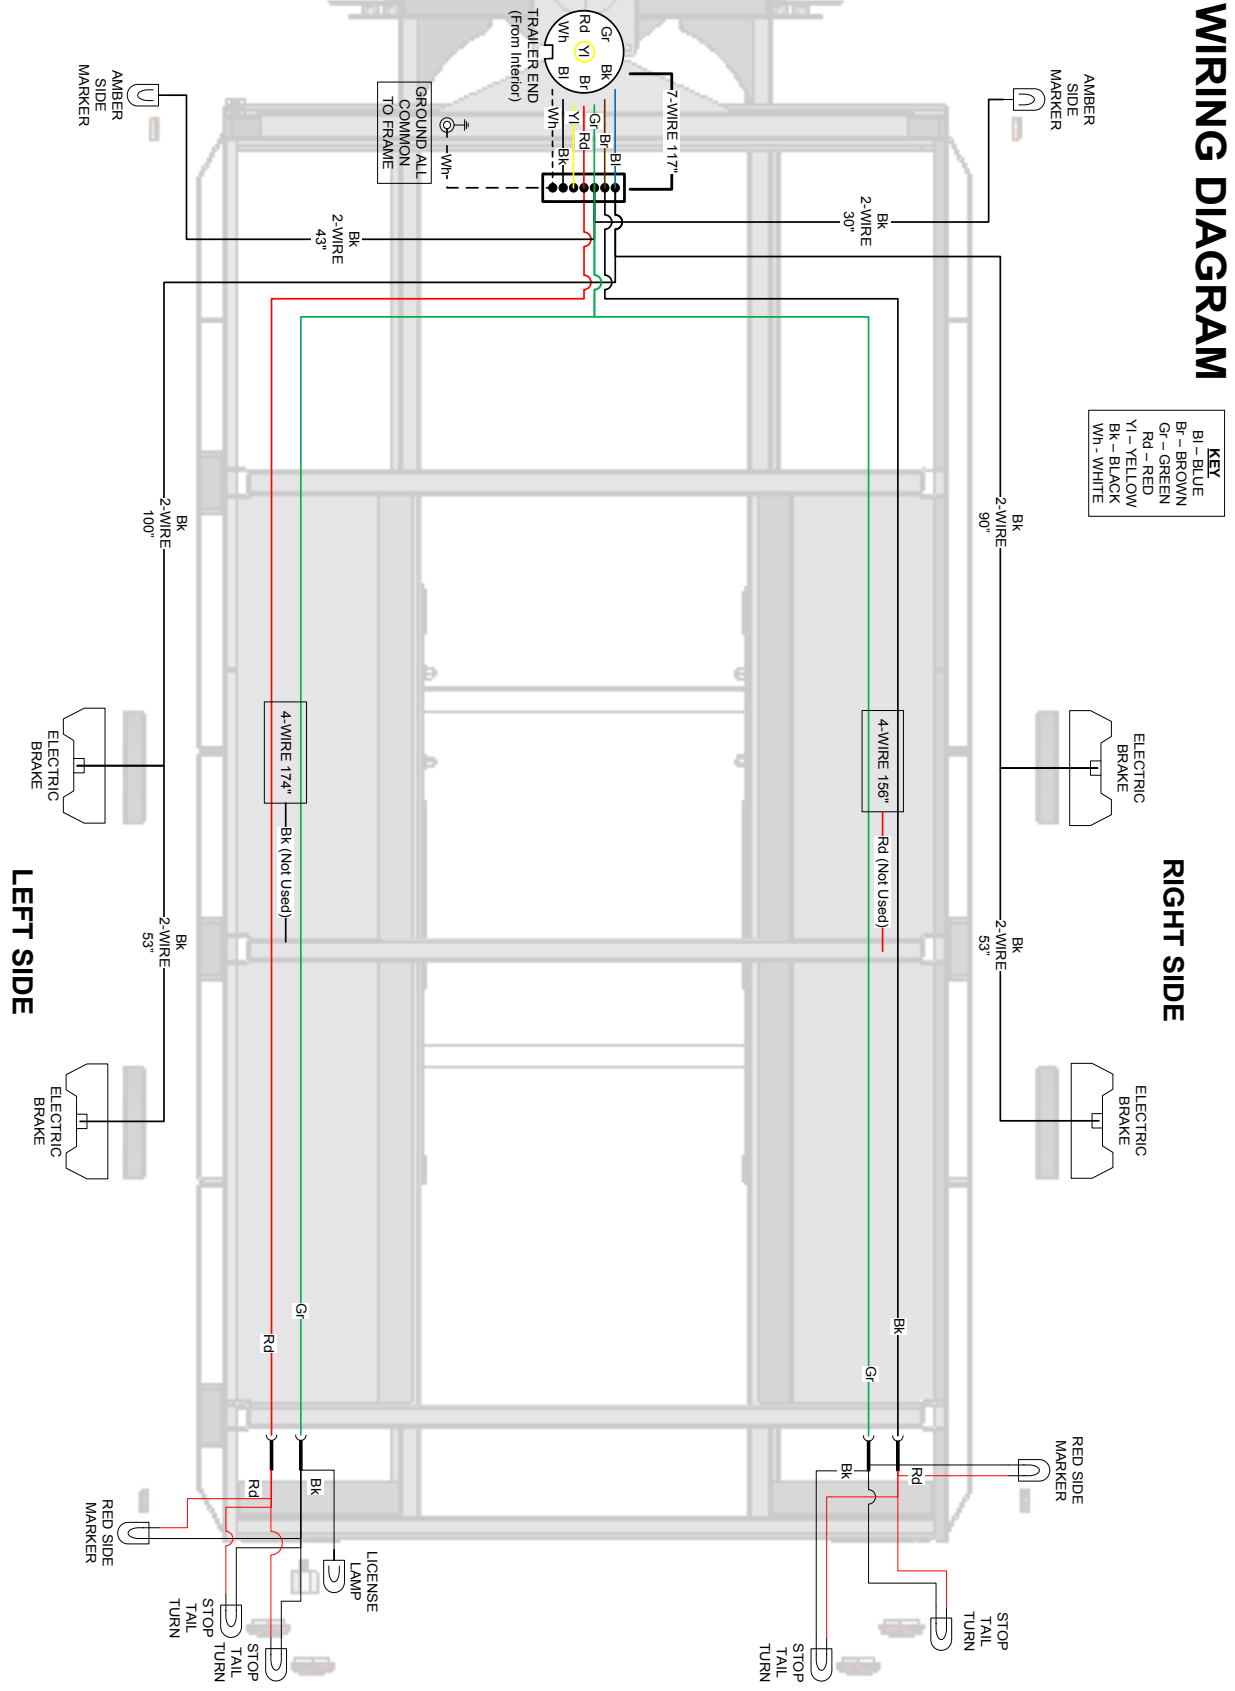

HT40 WIRING DIAGRAM