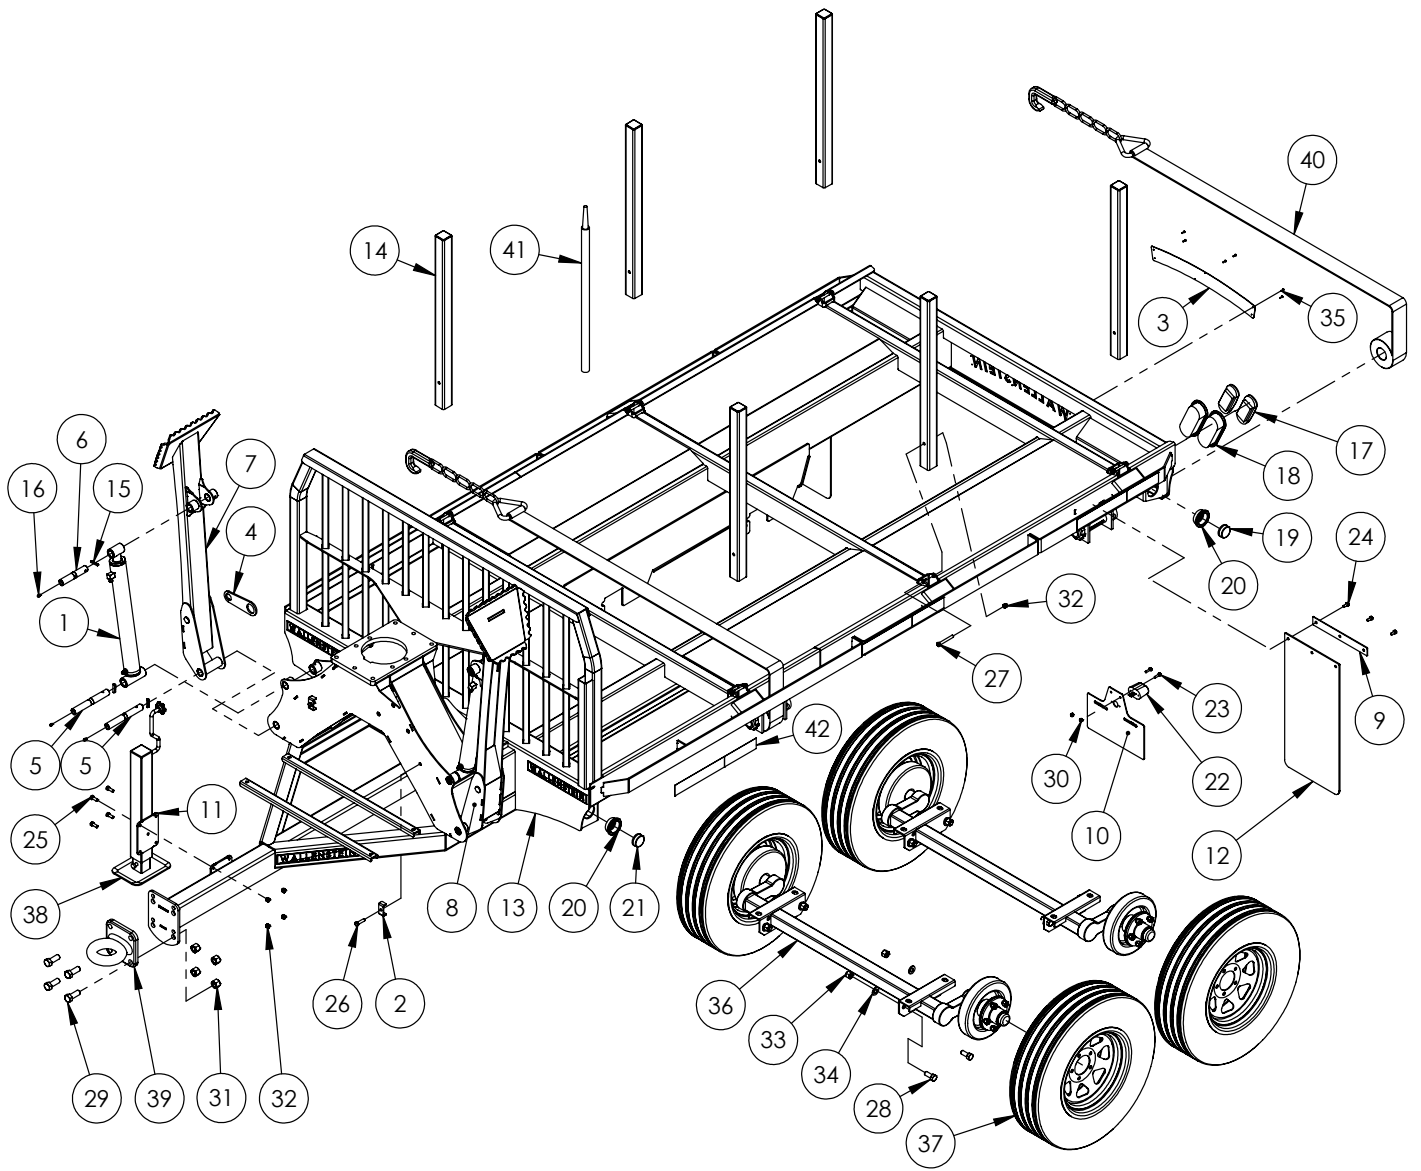

HT40 Highway Log Trailer Parts Manual

Foreword

EMB Mfg. has prepared this parts manual to assist customers in ordering quality OEM replacement parts.

Proper and regular service and replacing old, worn or broken parts with the correct Wallenstein parts are essential to prolonging the life of your Wallenstein product. Please refer to this manual before ordering any replacement parts.

Main Parts	4
Hub	5
Wiring Diagram	6
Decals	7

HT40 PARTS BREAKDOWN

ITEM	PART NO.	DESCRIPTION	QTY
1	6031C754	Cylinder, 2" x 15-5/8	2
2	6031L555	Clamp, 2-Hose	2
3	6051L829	Plate, Wallenstein Background	1
4	6051L867	Plate, Stabilizer Lock	2
5	6051M907	Pin, Stabilizer	4
6	6051M913	Pin, Stabilizer-Cyl. End	2
7	6051W106	Stabilizer Arm - LH	1
8	6051W107	Stabilizer Arm - RH	1
9	6053L211	Plate, Mud Flap	2
10	6053L228	License Lamp Bracket	1
11	6053L238	Plate, Jack Mount	1
12	6053S203	Mud Flap	2
13	6053W101	Main Bed	1
14	6053W102	Post	6
15	Z14271	Connex Pin 1/4 x 1-1/2	6
16	Z29202	Grease Zerk 1/4NF	6
17	Z61102	Oval Light 2-1/4 x 6-1/4, Red	4
18	Z61104	Oval Grommet 2-1/2 x 6.76	4
19	Z61201	Round Marker Lamp 2" Red	2
20	Z61202	Round Grommet 2" Lamp	4
21	Z61205	Round Marker Lamp 2" Amber	2
22	Z61301	License Lamp	1

HT40 HUB BREAKDOWN

ITEM	PART NO.	DESCRIPTION	QTY
1	Z91207	1750# 5 on 4-1/2 Hub	1
2	Z91801	Dust Cap 1.98 Bore	1
3	Z23202	L44649 Cone, L44610 Cup	1
4	Z23205	Tapered Bearing 1.3775 Bore	1
5	Z72931	Lug Nut 1/2NF	5
6	Z28202	Seal, Single Lip	1