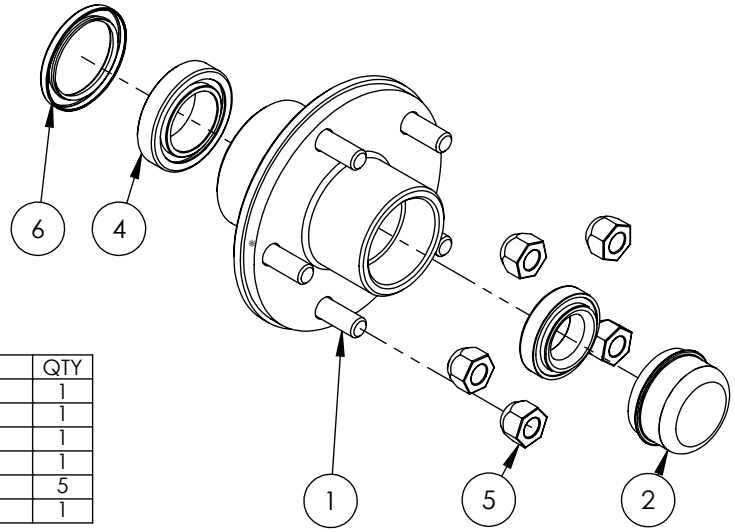

Main Parts	4
Hub	5
Wiring Diagram	6
Decals	7

HT40 PARTS BREAKDOWN

ITEM	PART NO.	DESCRIPTION	QTY
1	6031C754	Cylinder, 2" x 15-5/8	2
2	6031L555	Clamp, 2-Hose	2
3	6051L829	Plate, Wallenstein Background	1
4	6051L867	Plate, Stabilizer Lock	2
5	6051M907	Pin, Stabilizer	4
6	6051M913	Pin, Stabilizer-Cyl. End	2
7	6051W106	Stabilizer Arm - LH	1
8	6051W107	Stabilizer Arm - RH	1
9	6053L211	Plate, Mud Flap	2
10	6053L228	License Lamp Bracket	1
11	6053L238	Plate, Jack Mount	1
12	6053S203	Mud Flap	2
13	6053W101	Main Bed	1
14	6053W102	Post	6
15	Z14271	Connex Pin 1/4 x 1-1/2	6
16	Z29202	Grease Zerk 1/4NF	6
17	Z61102	Oval Light 2-1/4 x 6-1/4, Red	4
18	Z61104	Oval Grommet 2-1/2 x 6.76	4
19	Z61201	Round Marker Lamp 2" Red	2
20	Z61202	Round Grommet 2" Lamp	4
21	Z61205	Round Marker Lamp 2" Amber	2
22	Z61301	License Lamp	1

ITEM	PART NO.	DESCRIPTION	QTY
23	Z71110	Hex Bolt 1/4NC x 1	2
24	Z71207	Hex Bolt 5/16NC x 3/4	6
25	Z71310	Hex Bolt 3/8NC x 1	4
26	Z71315	Hex Bolt 3/8NC x 1-1/2	2
27	Z71330	Hex Bolt, 3/8NC x 3	6
28	Z71615	Hex Bolt 5/8NC x 1-1/2	8
29	Z71720	Hex Bolt, 3/4NC x 2	4
30	Z72111	Hex Lock Nut 1/4NC	8
31	Z72170	Hex Lock Nut 3/4NC	4
32	Z72231	Hex Lock Nut 3/8NC	10
33	Z72261	Hex Lock Nut 5/8NC	8
34	Z73160	Flat Washer 5/8	8
35	Z79302	Rivet, 1/8 x 1/2	6
36	Z91116	#10 Torflex 3500# Brakes & Hubs	2
37	Z91317	ST205/75R14 Radial Trail	4
38	Z91551	Side-Wind 26" Drop Leg 7000#	1
39	Z91621	Pinfle, Holland 4-bolt	1
40	Z92403	3x15 Strap Chain End	2
41	Z92902	Bar, Ratchet Tightener	1
42	Z94603	Red/White Reflective Tape 18"	6

HT40 HUB BREAKDOWN

ITEM	PART NO.	DESCRIPTION	QTY
1	Z91207	1750# 5 on 4-1/2 Hub	1
2	Z91801	Dust Cap 1.98 Bore	1
3	Z23202	L44649 Cone, L44610 Cup	1
4	Z23205	Tapered Bearing 1.3775 Bore	1
5	Z72931	Lug Nut 1/2NF	5
6	Z28202	Seal, Single Lip	1