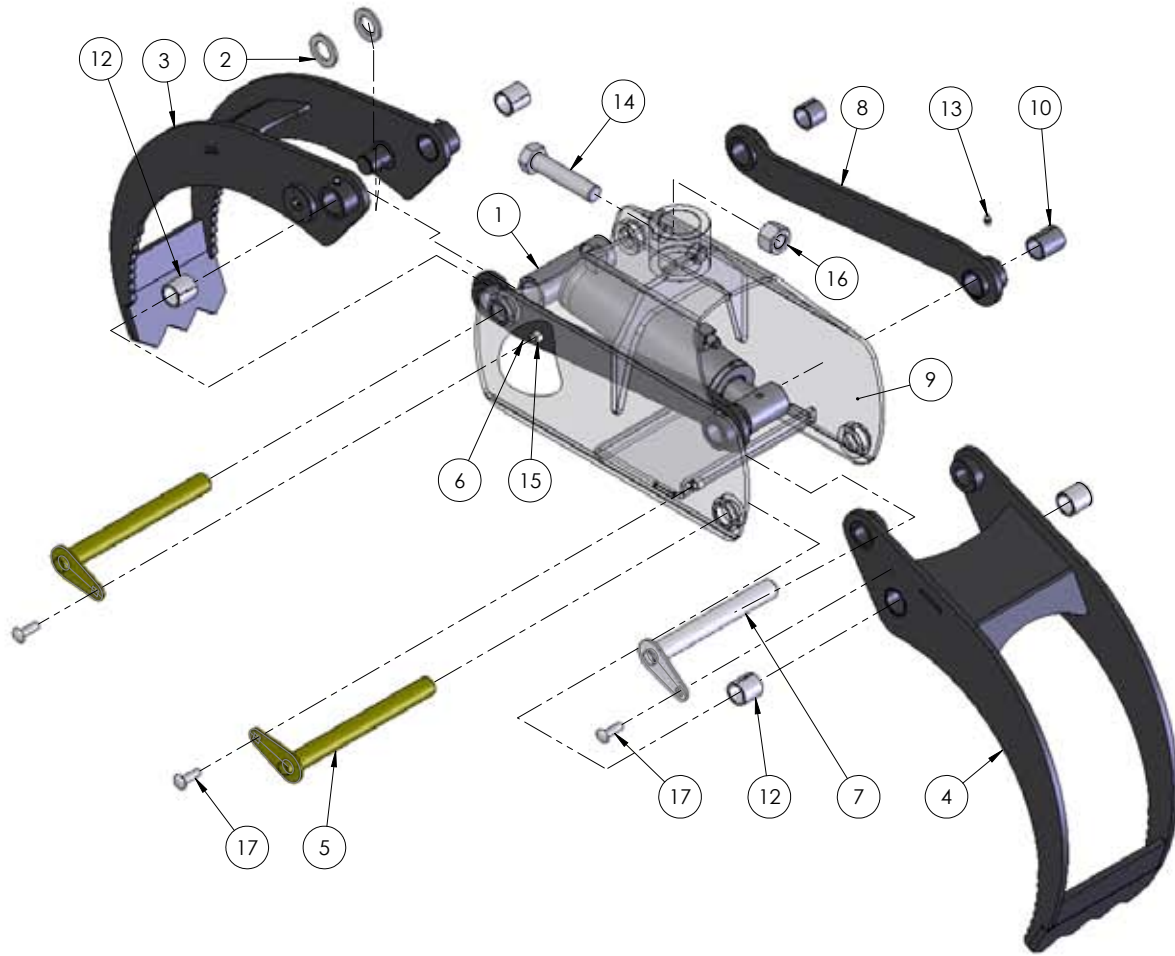

Grapple Parts Breakdown

LX360 / LX480 GRAPPLE PARTS BREAKDOWN

ITEM	6011A101	6012A201	Description	QTY.
1	6011C101	6012C205	Cylinder, 2-1/2 x 6	1
2	6011L121	6012L118	Washer, Linkage	2
3	6011W101	6012W201	Narrow (Inside) Fork	1
4	6011W102	6012W202	Wide (Outside) Fork	1
5	6011W104	6012W203	1" Flange Pin	2
6	6011W103	6012W204	Linkage Bar	1
7	6011W105	6012W205	1" Hex Head Pin	1
8	6011W103	6012W207	Linkage Bar	1
9	6011W100	6031W150	Main Grapple Frame	1
10	-	Z27221	Connex Bushing 1 x 1-1/2	2
11	-	Z27223	Connex Bushing 1 x 1	2
12	-	Z27224	Connex Bushing 1 x 1-1/4	4
13	Z29202		Grease Zerk 1/4NF	8
14	-	Z71872	Hex Bolt, 7/8NC x 4	1
15	Z72221	Z72231	Hex Lock Nut 3/8NC	3
16	-	Z72281	Hex Lock Nut 7/8NC	1
17	Z71210	Z76232	Carriage Bolt 3/8NC x 1-1/4	3