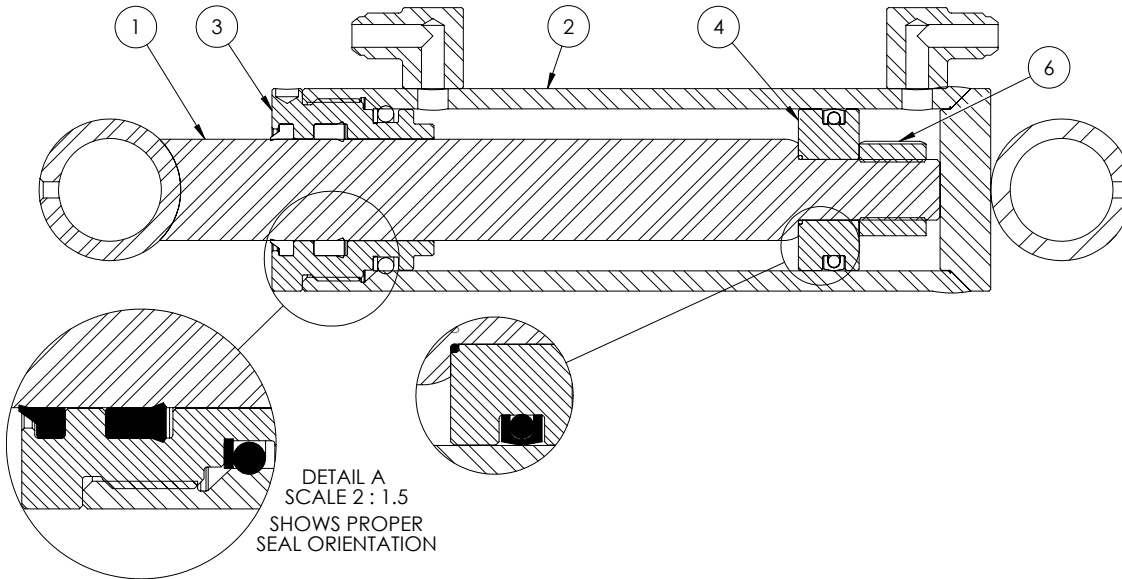

LX360 & LX480 Parts manual

LX360 & LX480 Parts Breakdown

LX360 & (LX480 S/N A07380083 AND EARLIER) LOG GRAPPLE PARTS BREAKDOWN

ITEM	LX360	LX480	Description	QTY.
1	6011A101	6012A201	Grapple Assembly	1
2		6011A102	Flange, Spring	1
3		6011L127	Two Hose Clamp	1
4		6011L128	Single Hose Clamp	2
5		6011L131	Trap Washer	1
6		6011M104	Flat Bearing	1
7		6011M107	Greasable Pin	1
8		6011W106	Guard	1
9	6011W107	6012W208	Main Frame	1
10		6011W108	Rotating Clevis	1
11		Z11123	Toplink Pin 3/4 x 4-3/4	1
12		Z11431	Implement Pin 7/8x5-1/2	2
13		Z12110	Latch Pin 3/16	2
14		Z12140	Latch Pin 7/16	1
15		Z29201	Grease Fitting, 1/8NPT	1
16		Z29202	Grease Zerk 1/4NF	1
17		Z31502	Spring, 1-3/4 x 9 Heavy	1
18		Z52232	3/8 Hose, #6FJIC x 1/2NPT x 106	2
19		Z71107	Hex Bolt 1/4NC x 3/4	6
20		Z71120	Hex Bolt 1/4NC x 2	1
21		Z71215	Hex Bolt, 5/16NC x 1-1/2	1
22		Z71310	Hex Bolt 3/8NC x 1	3
23		Z72111	Hex Lock Nut 1/4NC	1
24		Z72251	Hex Lock Nut 1/2NC	1
25		Z72281	Hex Lock Nut 7/8NF	2
26		Z73380	Spring Washer 7/8	2
27		Z76551	Eyebolt, 1/2NC x 3	1

LX480 S/N 64801 AND LATER

ITEM	PART NO.	Description	QTY.
30	6011M107	Greasable Pin	2
31	6011W108	Rotating Clevis	1
32	6012W212	Weldment, Double U-Joint	1
33	6012W213	Weldment, Double Pivot Adapter	1
34	Z29202	Grease Zerk 1/4NF	2
35	Z71120	Hex Bolt 1/4NC x 2	2
36	Z72111	Hex Lock Nut 1/4NC	2

Grapple Cyl Parts Breakdown

LX360 / LX480 GRAPPLE CYLINDER PARTS BREAKDOWN

ITEM	6011C101 (LX360)	6012C205 (LX480)	Description	QTY.
1	6011C1013	6012C2053	Rod	1
2	6011C1014	6012C2054	Barrel, 2" / 2-1/2" Bore	1
3	G200-125SA	G250-150S	Rod Gland	1
4	P750-200SA	P100-250SP	2" / 2-1/2" Bore Piston	1
5	SLK-2012	SLK-2515	Seal Kit	1
6	Z72272G8	Z72272G8	Hex Lock Nut 3/4NF Grade 8	1