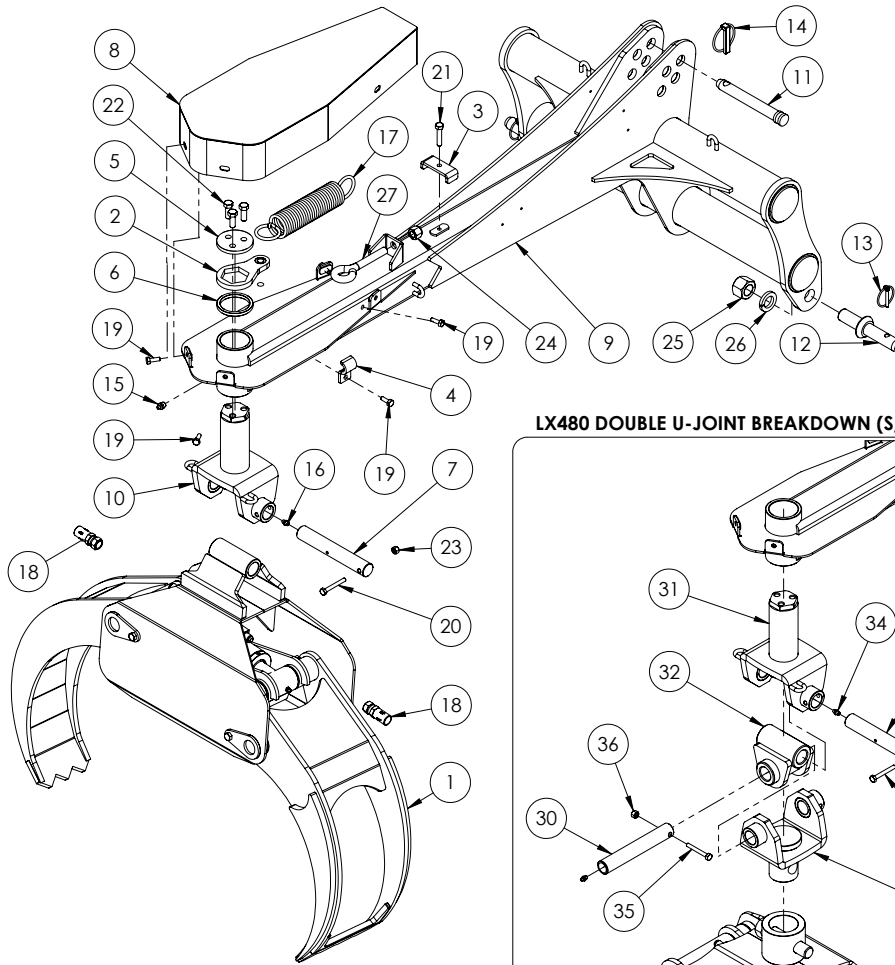

LX360 & LX480 Parts manual

LX360 & LX480 Parts Breakdown

LX360 & (LX480 S/N A07380083 AND EARLIER) LOG GRAPPLE PARTS BREAKDOWN

ITEM	LX360	LX480	Description	QTY.
1	6011A101	6012A201	Grapple Assembly	1
2		6011A102	Flange, Spring	1
3		6011L127	Two Hose Clamp	1
4		6011L128	Single Hose Clamp	2
5		6011L131	Trap Washer	1
6		6011M104	Flat Bearing	1
7		6011M107	Greasable Pin	1
8		6011W106	Guard	1
9	6011W107	6012W208	Main Frame	1
10		6011W108	Rotating Clevis	1
11		Z11123	Toplink Pin 3/4 x 4-3/4	1
12		Z11431	Implement Pin 7/8x5-1/2	2
13		Z12110	Latch Pin 3/16	2
14		Z12140	Latch Pin 7/16	1
15		Z29201	Grease Fitting, 1/8NPT	1
16		Z29202	Grease Zerk 1/4NF	1
17		Z31502	Spring, 1-3/4 x 9 Heavy	1
18		Z52232	3/8 Hose, #6FJIC x 1/2NPT x 106	2
19		Z71107	Hex Bolt 1/4NC x 3/4	6
20		Z71120	Hex Bolt 1/4NC x 2	1
21		Z71215	Hex Bolt, 5/16NC x 1-1/2	1
22		Z71310	Hex Bolt 3/8NC x 1	3
23		Z72111	Hex Lock Nut 1/4NC	1
24		Z72251	Hex Lock Nut 1/2NC	1
25		Z72281	Hex Lock Nut 7/8NF	2
26		Z73380	Spring Washer 7/8	2
27		Z76551	Eyebolt, 1/2NC x 3	1

LX480 S/N 64801 AND LATER

ITEM	PART NO.	Description	QTY.
30	6011M107	Greasable Pin	2
31	6011W108	Rotating Clevis	1
32	6012W212	Weldment, Double U-Joint	1
33	6012W213	Weldment, Double Pivot Adapter	1
34	Z29202	Grease Zerk 1/4NF	2
35	Z71120	Hex Bolt 1/4NC x 2	2
36	Z72111	Hex Lock Nut 1/4NC	2

Grapple Cyl Parts Breakdown

LX360 / LX480 GRAPPLE CYLINDER PARTS BREAKDOWN

ITEM	6011C101 (LX360)	6012C205 (LX480)	Description	QTY.
1	6011C1013	6012C2053	Rod	1
2	6011C1014	6012C2054	Barrel, 2" / 2-1/2" Bore	1
3	G200-125SA	G250-150S	Rod Gland	1
4	P750-200SA	P100-250SP	2" / 2-1/2" Bore Piston	1
5	SLK-2012	SLK-2515	Seal Kit	1
6	Z72272G8	Z72272G8	Hex Lock Nut 3/4NF Grade 8	1