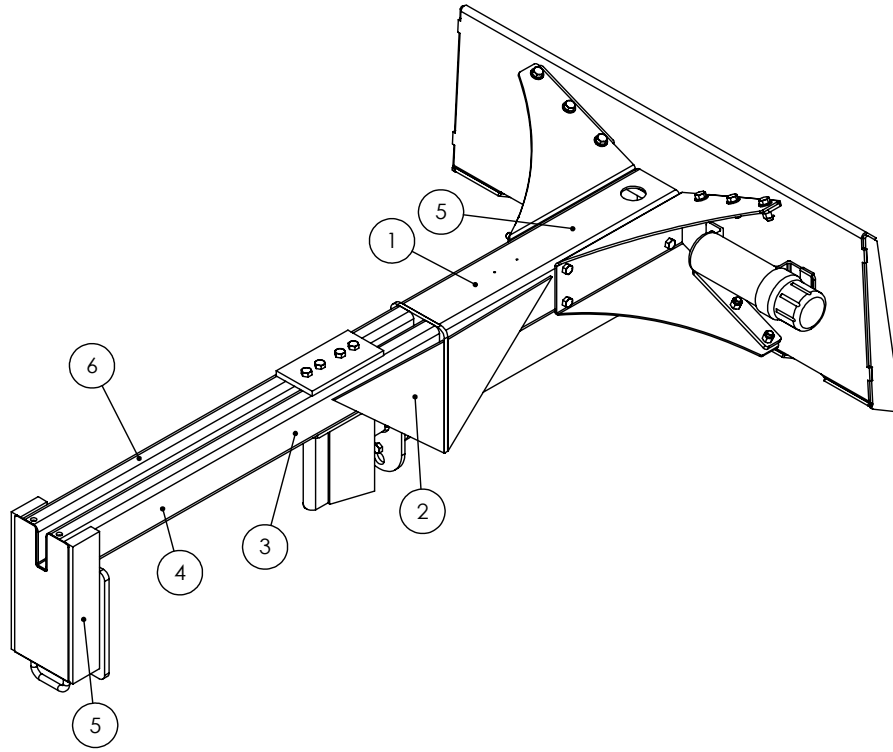

WX410 DECAL BREAKDOWN

ITEM	PART NO.	DESCRIPTION	QTY
1	Z94039	CAUTION - Read Manual	1
2	Z94040	WARNING - Moving Wedge	2
3	Z94067	Clear Guide	2
4	Z94056	Wallenstein	2
5	Z94019	Made in Canada	3
6	Z94066	Apply Oil or Grease	1