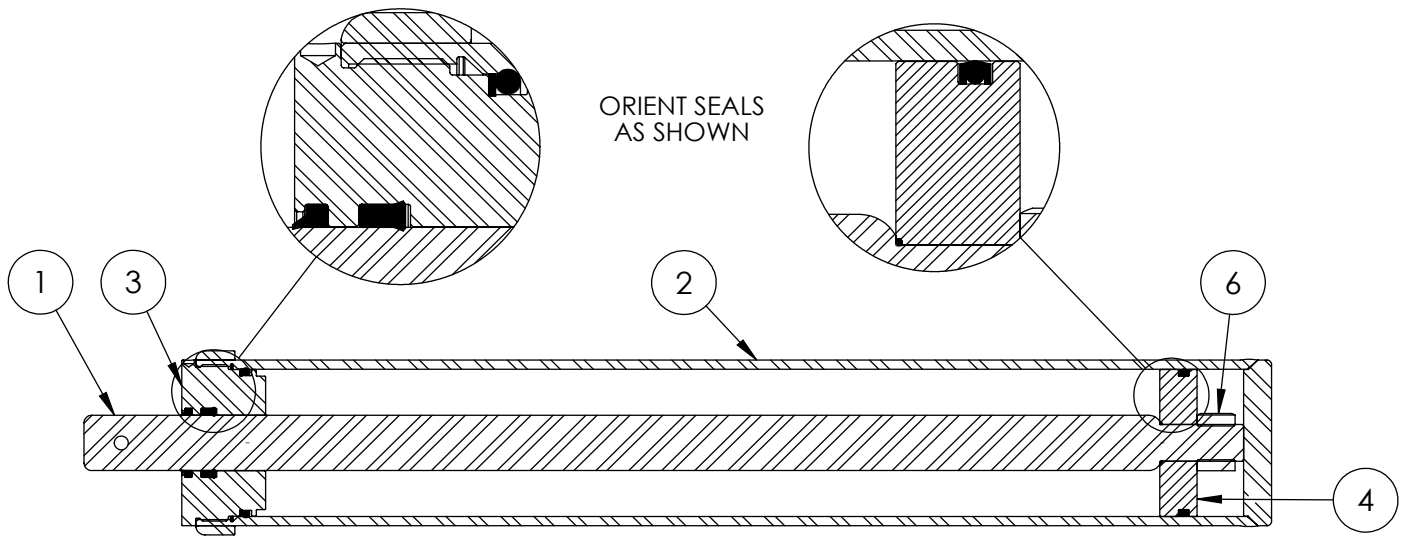

### 4" x 24" STROKE CYLINDER PARTS

ITEM	PART NO.	Description	QTY.
1	2011C1012	Rod, 1-1/2 x 1	1
2	2011C1014	Barrel, 4"	1
3	G400-150SA	4" Bore x 1-1/2" Rod Gland	1
4	P100-400SA	4" Bore Piston	1
5	SLK-4015	Seal Kit, 4 x 1-1/2	1
6	Z72292G8	Hex Lock Nut 1NF Grade 8	1

**WX410 PARTS BREAKDOWN**

ITEM	PART NO.	Description	QTY.
1	2011C101	Cylinder, 4 x 24 x 1-1/2	1
2	2014A401	Assembly, Wide Sliding Wedge	1
3	2014S421	Plate, Cylinder Retaining (Bolt)	1
4	2031W101	Main Frame for WX410	1
5	Z51111	Pipe Nipple, 1/2MP x 7"	2
6	Z51243	Elbow 90 FP x FP 0808	2
7	Z51919	Flat-Face,FP08 x Male ISO16028	1
8	Z51920	Flat Face FP08 x Fem ISO 16028	1
9	Z52311	1/2 Hose, 1/2MPx1/2MPx 75"	1
10	Z52312	1/2 Hose, 1/2MPx1/2MPx 96"	1
11	Z71555	Hex Bolt 1/2NC x 5-1/2	3
12	Z72251	Hex Lock Nut 1/2NC	3
13	Z76712	Self-tapping Screw #10	1
14	Z96503	Manual Tube 3-1/2 Short	1
ITEM	PART NO.	Description	QTY.
20	2014S414	Plate, Sliding Wedge Capture	1
21	2014W402	Weldment, Sliding Wedge	1
22	Z71325	Hex Bolt 3/8NC x 2-1/2	1
23	Z71576	Hex Bolt 1/2NF x 1-1/2	4
24	Z72231	Hex Lock Nut 3/8NC	1