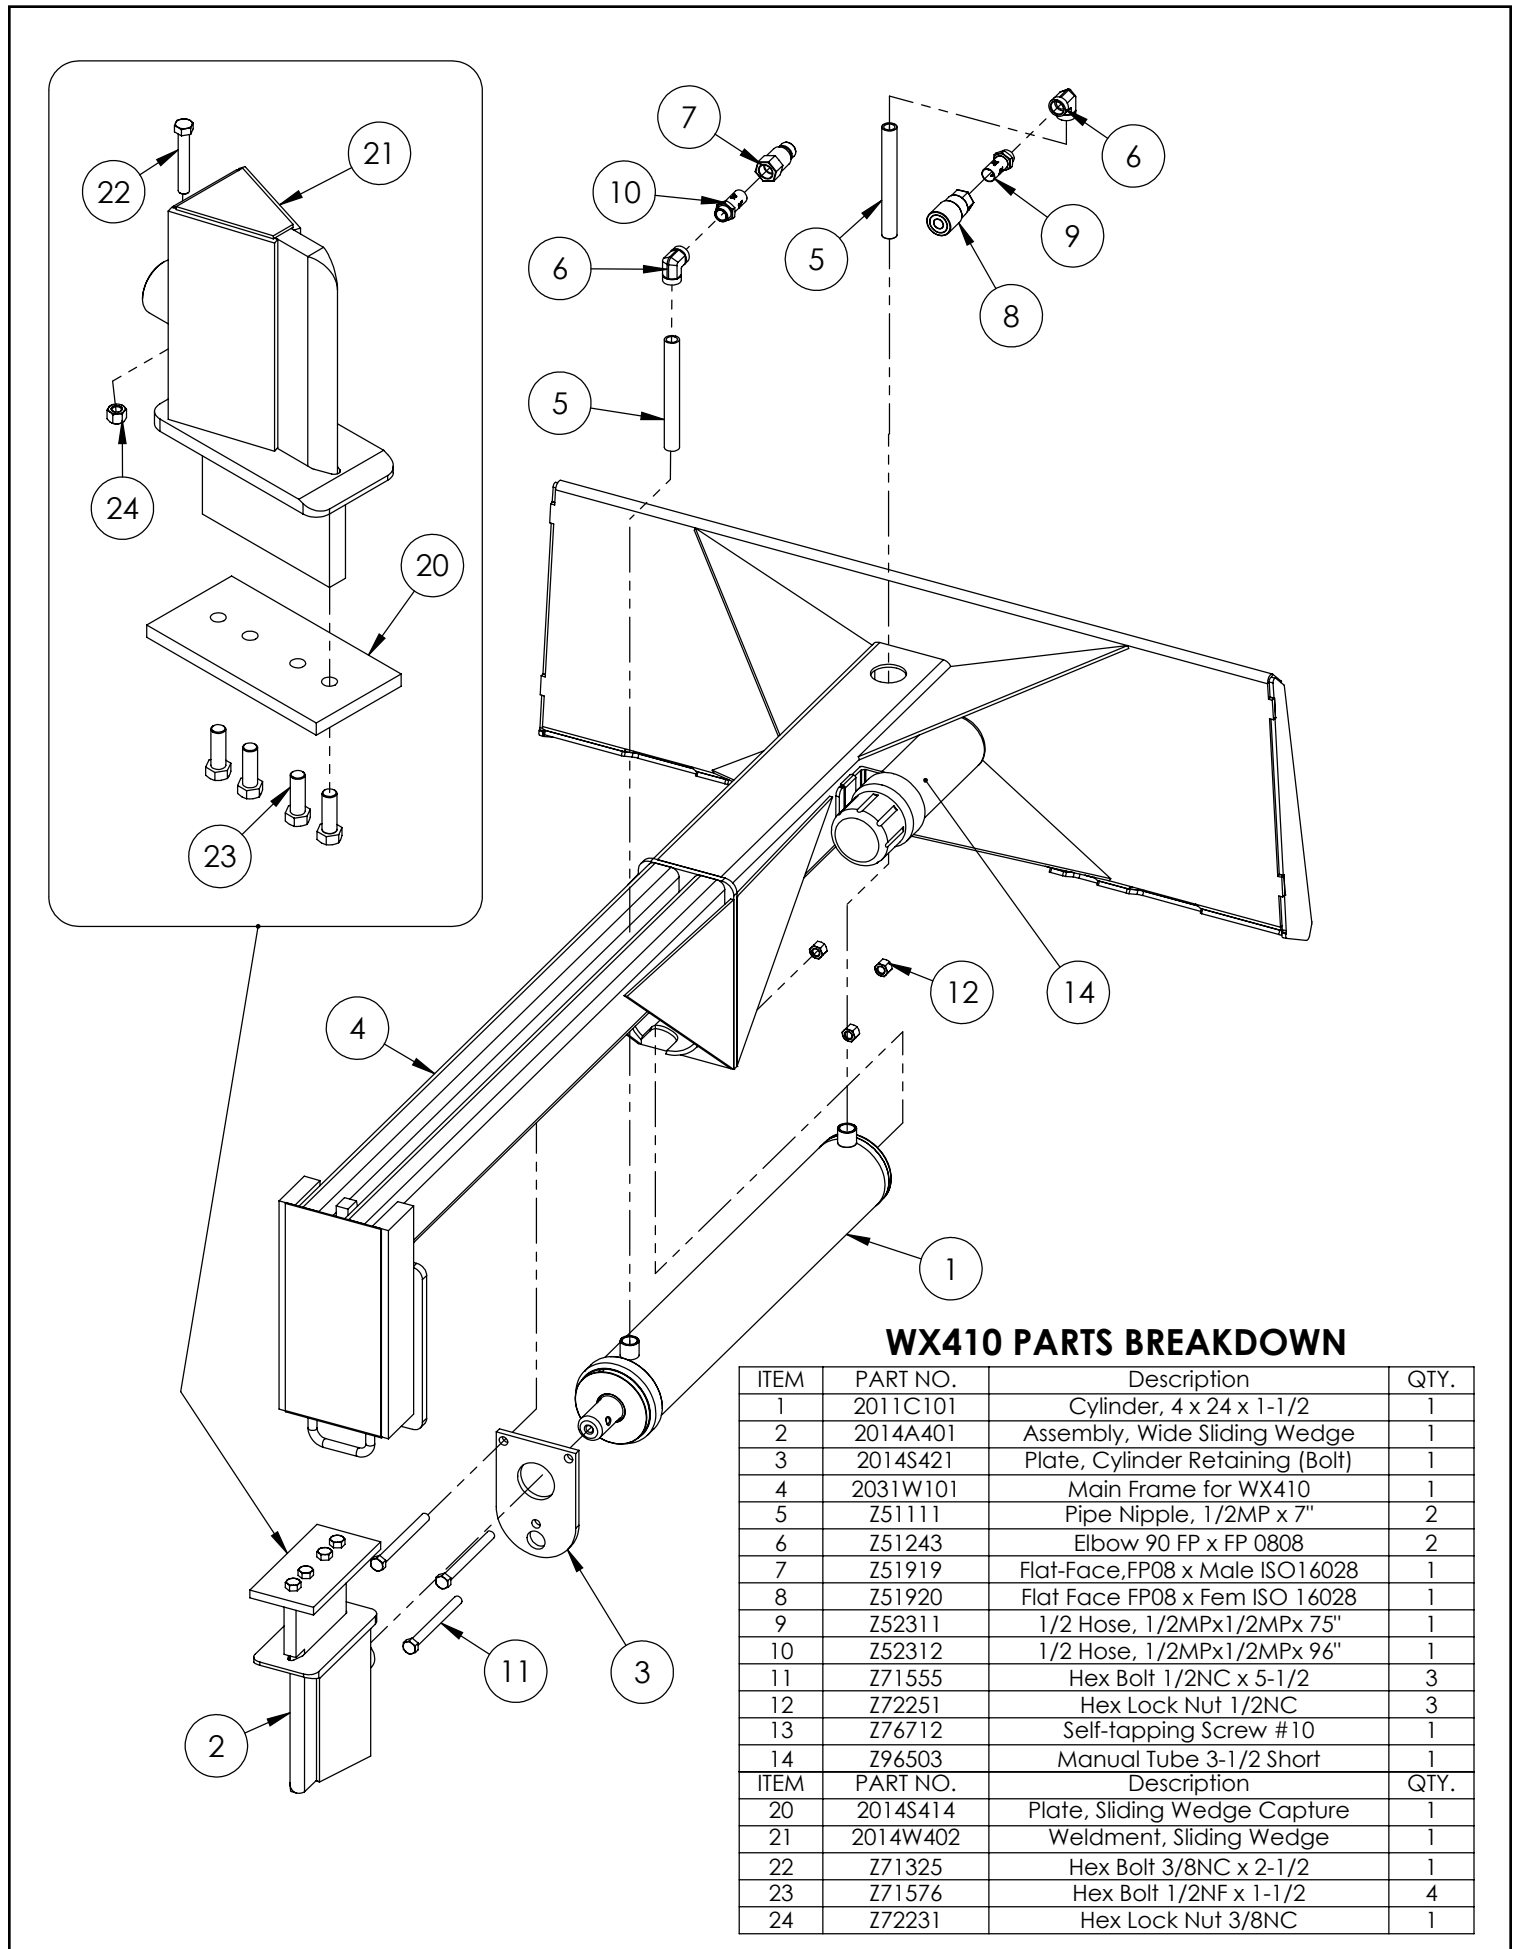

# Table of Contents

Cylinder	4
Main Parts	5
Decal Breakdown	6

### 4" x 24" STROKE CYLINDER PARTS

ITEM	PART NO.	Description	QTY.
1	2011C1012	Rod, 1-1/2 x 1	1
2	2011C1014	Barrel, 4"	1
3	G400-150SA	4" Bore x 1-1/2" Rod Gland	1
4	P100-400SA	4" Bore Piston	1
5	SLK-4015	Seal Kit, 4 x 1-1/2	1
6	Z72292G8	Hex Lock Nut 1NF Grade 8	1

**WX410 PARTS BREAKDOWN**

ITEM	PART NO.	Description	QTY.
1	2011C101	Cylinder, 4 x 24 x 1-1/2	1
2	2014A401	Assembly, Wide Sliding Wedge	1
3	2014S421	Plate, Cylinder Retaining (Bolt)	1
4	2031W101	Main Frame for WX410	1
5	Z51111	Pipe Nipple, 1/2MP x 7"	2
6	Z51243	Elbow 90 FP x FP 0808	2
7	Z51919	Flat-Face,FP08 x Male ISO16028	1
8	Z51920	Flat Face FP08 x Fem ISO 16028	1
9	Z52311	1/2 Hose, 1/2MPx1/2MPx 75"	1
10	Z52312	1/2 Hose, 1/2MPx1/2MPx 96"	1
11	Z71555	Hex Bolt 1/2NC x 5-1/2	3
12	Z72251	Hex Lock Nut 1/2NC	3
13	Z76712	Self-tapping Screw #10	1
14	Z96503	Manual Tube 3-1/2 Short	1
ITEM	PART NO.	Description	QTY.
20	2014S414	Plate, Sliding Wedge Capture	1
21	2014W402	Weldment, Sliding Wedge	1
22	Z71325	Hex Bolt 3/8NC x 2-1/2	1
23	Z71576	Hex Bolt 1/2NF x 1-1/2	4
24	Z72231	Hex Lock Nut 3/8NC	1