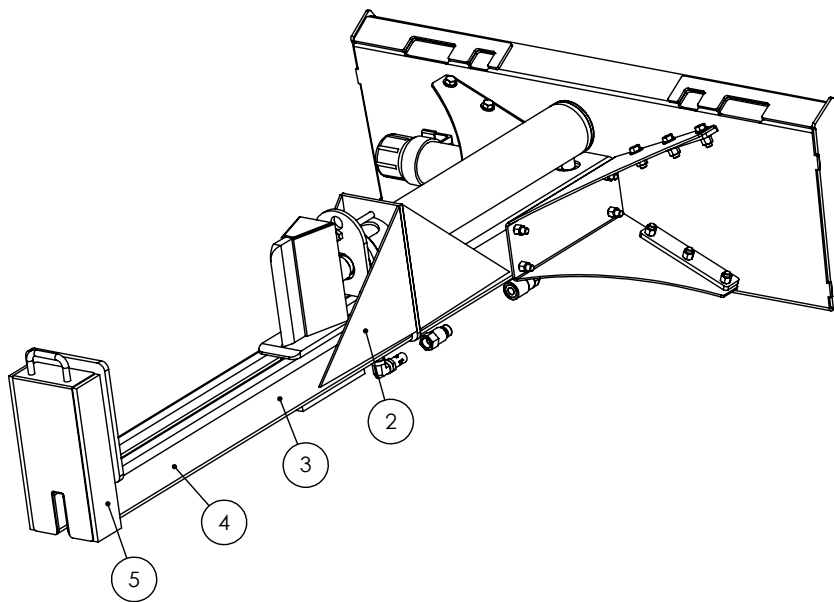

WX410 DECAL BREAKDOWN

ITEM	PART NO.	DESCRIPTION	QTY
1	Z94039	CAUTION - Read Manual	1
2	Z94040	WARNING - Moving Wedge	2
3	Z94067	Clear Guide	2
4	Z94056	Wallenstein	2
5	Z94019	Made in Canada	3
6	Z94066	Apply Oil or Grease	1