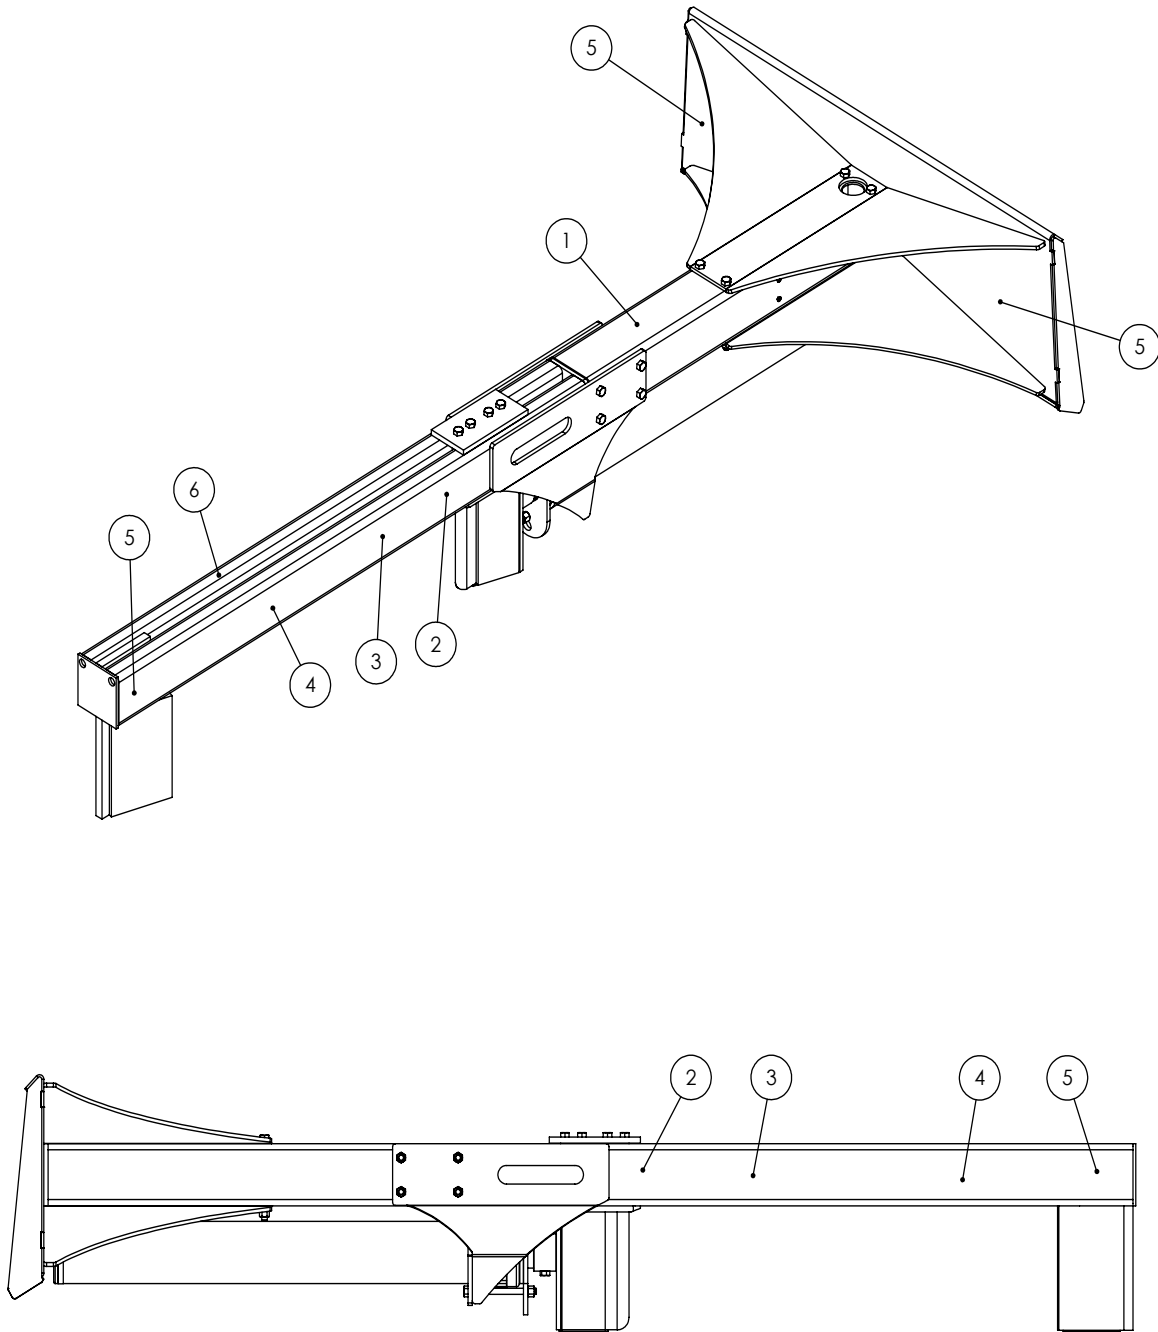

WX430 DECAL BREAKDOWN

ITEM	PART NO.	DESCRIPTION	QTY
1	Z94039	CAUTION - Read Manual	1
2	Z94040	WARNING - Moving Wedge	2
3	Z94067	Clear Guide	2
4	Z94056	Wallenstein	2
5	Z94019	Made in Canada	4
6	Z94066	Apply Oil or Grease	1