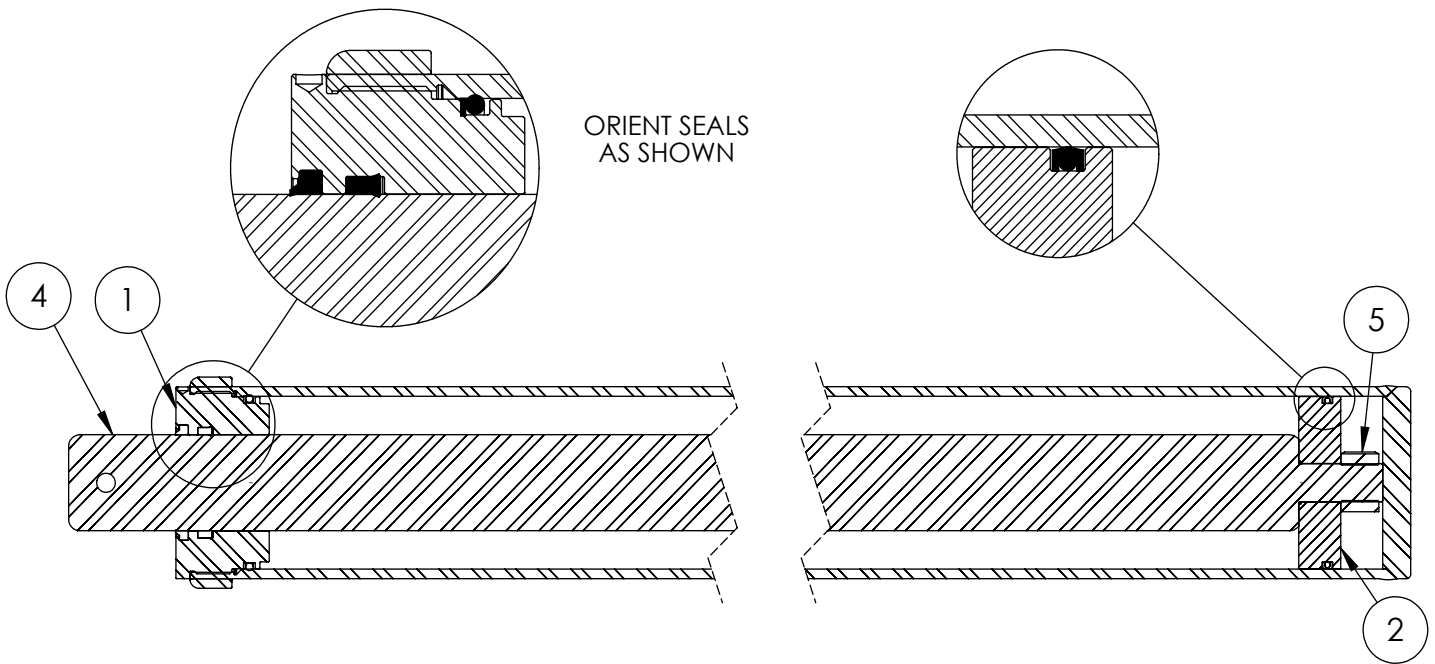

WX430 Skidsteer Splitter
Parts Manual
S/N 2430125 to S/N 2430177

Foreword

EMB Mfg. has prepared this parts manual to assist customers in ordering quality OEM replacement parts.

Proper and regular service and replacing old, worn or broken parts with the correct Wallenstein parts are essential to prolonging the life of your Wallenstein product. Please refer to this manual before ordering any replacement parts.

Cylinder	4
Main Parts	5
Decal Breakdown	6

4-1/2" x 36" STROKE CYLINDER PARTS

ITEM	PART NO.	DESCRIPTION	QTY
1	G450-250SA	4-1/2" Bore x 2-1/2" Rod Gland With Seals	1
2	P100-450SA	4-1/2" Bore Piston With Seals	1
3	2032C2011	Barrel, 4-1/2"	1
4	2032C2013	Rod, 2-1/2x 1	1
5	Z72292G8	Hex Lock Nut 1NF Grade 8	1
6	SLK-4525	Seal Kit, 4-1/2 x 2-1/2	1

WX430 PARTS BREAKDOWN

ITEM	PART NO.	Description	QTY.
1	2032A202	Wedge, Large Sliding Assy	1
2	2032C201	Cylinder, 4-1/2 x 36 x 2-1/2	1
3	2032S213	Plate, Cylinder Retaining	1
4	2032S214	Tube, WX430	1
5	2032W205	Weldment, WX430	1
6	2032W206	Weldment, Skidsteer Mount Plate	1
7	Z51112	Pipe Nipple, 1/2NPT x 8"	2
8	Z51243	Elbow 90 FP x FP 0808	2
9	Z51919	Flat-Face,FP08 x Male ISO16028	1
10	Z51920	Flat Face FP08 x Fem ISO 16028	1
11	Z52311	1/2 Hose, 1/2MPx1/2MPx 75"	1
12	Z52312	1/2 Hose, 1/2MPx1/2MPx 96"	1
13	Z71560	Hex Bolt 1/2NC x 6	3
14	Z71565	Hex Bolt, 1/2NC x 6-1/2	8
15	Z72251	Hex Lock Nut 1/2NC	3
16	Z72251	Hex Lock Nut 1/2NC	8
17	Z96503	Manual Tube 3-1/2 Short	1
18	Z76721	Self-tapping Screw	3
ITEM	PART NO.	Description	QTY.
20	2014S414	Plate, Sliding Wedge Capture	1
21	2032W203	Wedge, Large Sliding	1
22	Z71540	Hex Bolt 1/2NC x 4	1
23	Z71576	Hex Bolt 1/2NF x 1-1/2	4
24	Z72251	Hex Lock Nut 1/2NC	1