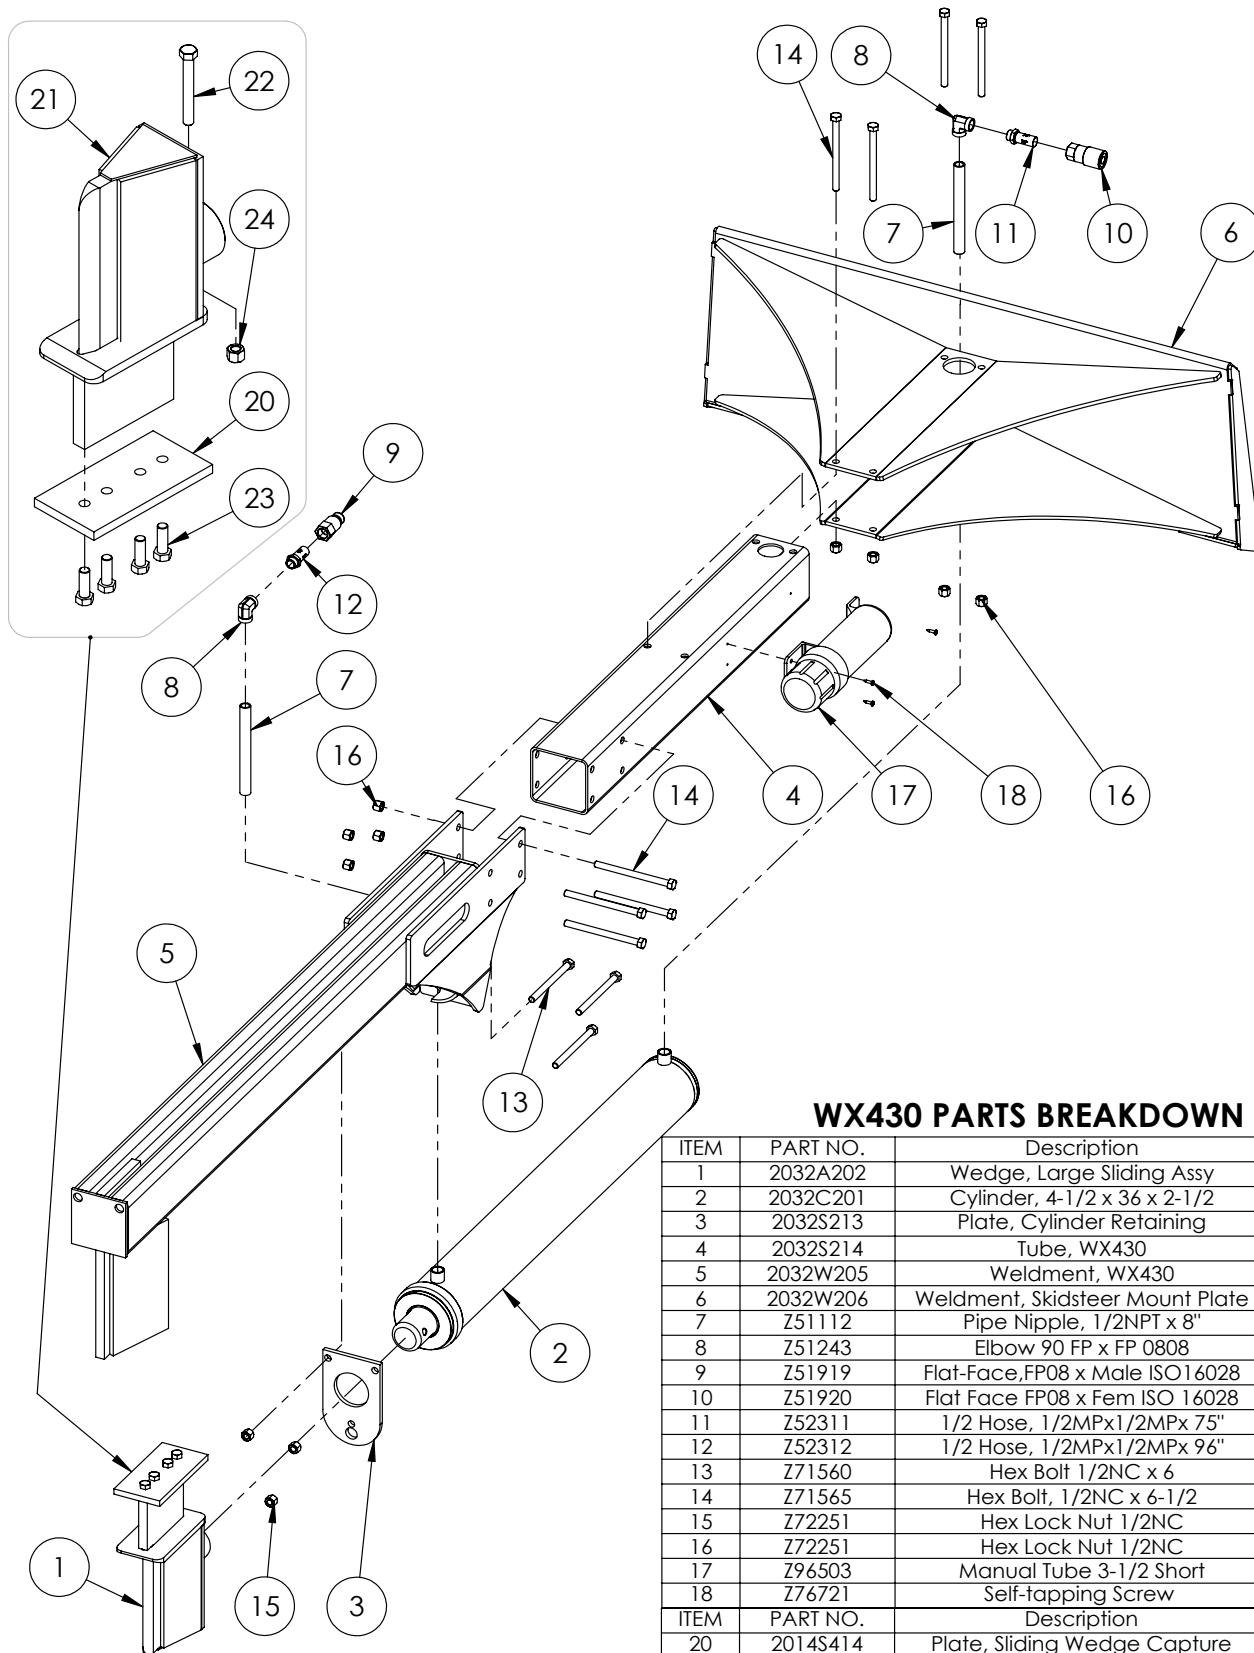

Cylinder	4
Main Parts	5
Decal Breakdown	6

4-1/2" x 36" STROKE CYLINDER PARTS

ITEM	PART NO.	DESCRIPTION	QTY
1	G450-250SA	4-1/2" Bore x 2-1/2" Rod Gland With Seals	1
2	P100-450SA	4-1/2" Bore Piston With Seals	1
3	2032C2011	Barrel, 4-1/2"	1
4	2032C2013	Rod, 2-1/2x 1	1
5	Z72292G8	Hex Lock Nut 1NF Grade 8	1
6	SLK-4525	Seal Kit, 4-1/2 x 2-1/2	1

WX430 PARTS BREAKDOWN

ITEM	PART NO.	Description	QTY.
1	2032A202	Wedge, Large Sliding Assy	1
2	2032C201	Cylinder, 4-1/2 x 36 x 2-1/2	1
3	2032S213	Plate, Cylinder Retaining	1
4	2032S214	Tube, WX430	1
5	2032W205	Weldment, WX430	1
6	2032W206	Weldment, Skidsteer Mount Plate	1
7	Z51112	Pipe Nipple, 1/2NPT x 8"	2
8	Z51243	Elbow 90 FP x FP 0808	2
9	Z51919	Flat-Face,FP08 x Male ISO16028	1
10	Z51920	Flat Face FP08 x Fem ISO 16028	1
11	Z52311	1/2 Hose, 1/2MPx1/2MPx 75"	1
12	Z52312	1/2 Hose, 1/2MPx1/2MPx 96"	1
13	Z71560	Hex Bolt 1/2NC x 6	3
14	Z71565	Hex Bolt, 1/2NC x 6-1/2	8
15	Z72251	Hex Lock Nut 1/2NC	3
16	Z72251	Hex Lock Nut 1/2NC	8
17	Z96503	Manual Tube 3-1/2 Short	1
18	Z76721	Self-tapping Screw	3
ITEM	PART NO.	Description	QTY.
20	2014S414	Plate, Sliding Wedge Capture	1
21	2032W203	Wedge, Large Sliding	1
22	Z71540	Hex Bolt 1/2NC x 4	1
23	Z71576	Hex Bolt 1/2NF x 1-1/2	4
24	Z72251	Hex Lock Nut 1/2NC	1

WX430 DECAL BREAKDOWN

ITEM	PART NO.	DESCRIPTION	QTY
1	Z94039	CAUTION - Read Manual	1
2	Z94040	WARNING - Moving Wedge	2
3	Z94067	Clear Guide	2
4	Z94056	Wallenstein	2
5	Z94019	Made in Canada	4
6	Z94066	Apply Oil or Grease	1