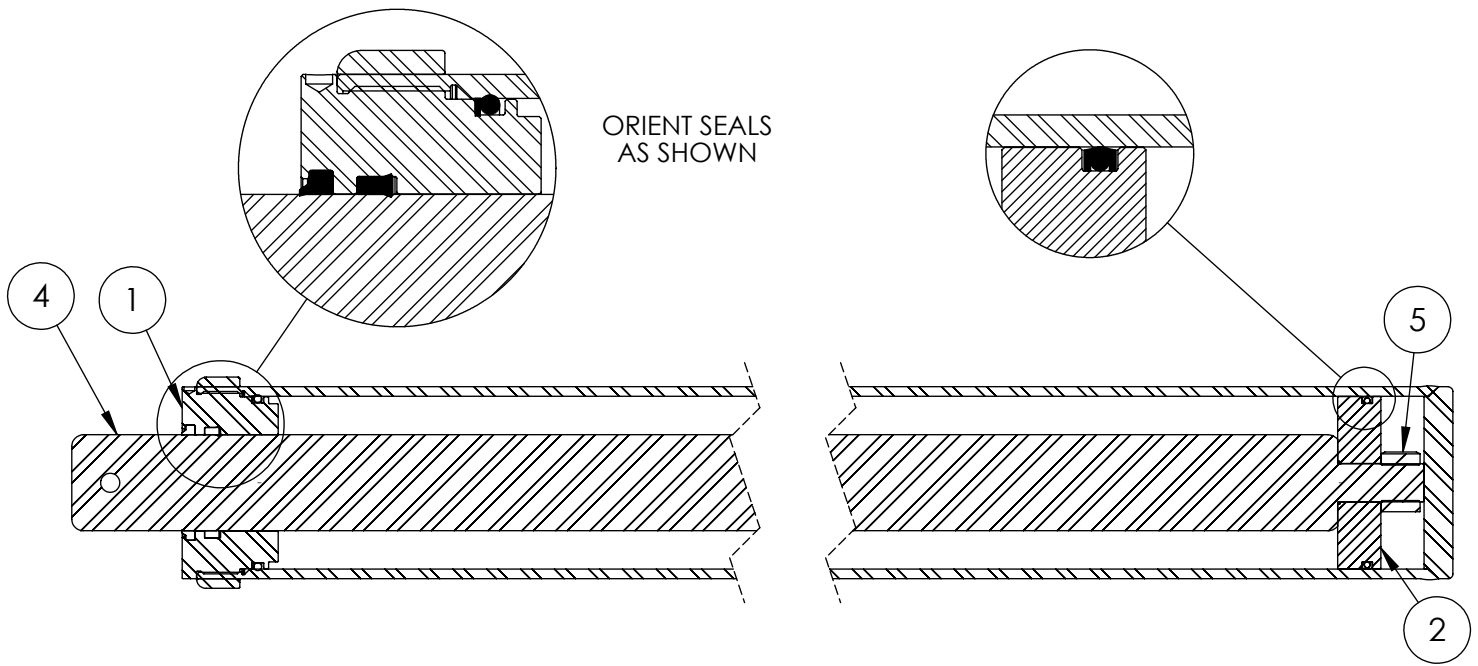

Cylinder	4
Main Parts	5
Valve	6
Valve and Fittings	8
4-Way Wedge (Optional)	9
Decal Breakdown	10

4-1/2" x 36" STROKE CYLINDER PARTS

ITEM	PART NO.	DESCRIPTION	QTY
1	G450-250SA	4-1/2" Bore x 2-1/2" Rod Gland With Seals	1
2	P100-450SA	4-1/2" Bore Piston With Seals	1
3	2032C2011	Barrel, 4-1/2"	1
4	2032C2013	Rod, 2-1/2x 1	1
5	Z72292G8	Hex Lock Nut 1NF Grade 8	1
6	SLK-4525	Seal Kit, 4-1/2 x 2-1/2	1