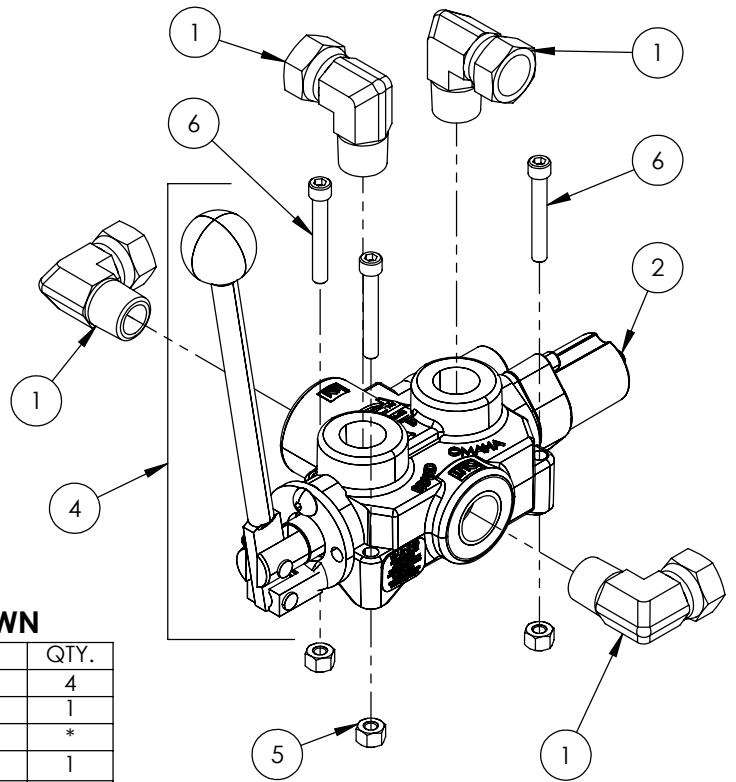

Cylinder	4
Main Parts	5
Valve Assembly	6
Valve and Fittings	8
4-Way Wedge (optional)	9
Decal Breakdown	10

4-1/2" x 48" STROKE CYLINDER PARTS

ITEM	PART NO.	DESCRIPTION	QTY
1	G450-250SA	4-1/2" Bore x 2-1/2" Rod Gland With Seals	1
2	P100-450SA	4-1/2" Bore Piston With Seals	1
3	2013C3014	Barrel, 4-1/2"	1
4	2013C3012	Rod, 2-1/2x 1	1
5	Z72292G8	Hex Lock Nut 1NF Grade 8	1
6	SLK-4525	Seal Kit, 4-1/2 x 2-1/2	1

Valve Assembly

ITEM NO.	QTY.	PART NO.	DESCRIPTION
1	1	AOCASB	AO CASTING
2	1	LS304T4J	SPOOL
3	1	P1740	NAME TAG
4	1	SF305	WIPER
5	1	SF304	QUAD RING
6	1	SUB-LS	SUB-LS
	1	B5057	7/16 BALL
	4	DC7604	3/16 BALL
	1	SF306	RETAINER
	1	SF477L	SH LS ENDCAP
	1	XDC672	LS SLEEVE
	1	SF483	SPACER
	2	SF486	ALLEN SCREW
	2	SF489	CENTER STOP
	1	SF490	CENTERING SPRING
	1	SF492	HOUSING
	1	SF315	SPACER
	1	LS305	DETENT SPRING
	1	DC7583	O-RING 3-902
	1	SF496	O-RING, BLUE, METRIC
	1	LS306	LS WIPER
	1	SF502	5/16 LOCK WASHER
	1	SF503	PLUNGER, SPRING
	1	SF504	5/16 HEX JAM NUT
7	1	SUB-R	RELIEF
	1	P1603	CAP NUT
	1	SF322	O-RING 2-016
	1	SF364A	ADJ. SCREW
	1	B505	SPRING
	1	SF361A	POPPET
8	1	Z56915	HANDLE KIT
	1	SF377	RETAINER
	1	SF376	SEAL RETAINER
	1	SF367A	CLEVIS
	1	SF368	HANDLE
	2	SF369	PIN
	2	P1767	PIN CLIP
	1	HP5	MACH. SCREW
	1	SF311	KNOB
	1	SF308	CAP SCREW
	1	SF303T4J	SPOOL
9	1	P1654	WARNING TAG

SECTION A-A

VALVE AND FITTINGS PARTS BREAKDOWN

ITEM	PART NO.	Description	QTY.
1	Z51331	Elbow 90 MP x FPX 0808	4
2	Z56209	Valve, Single Function Detent	1
3	*Z56210*	Valve, Closed Center	*
4	Z56915	Complete Handle Kit for Z56209	1
5	Z72111	Hex Lock Nut 1/4NC	3
6	Z75114	SHCS, 1/4NC x 1-3/4	3