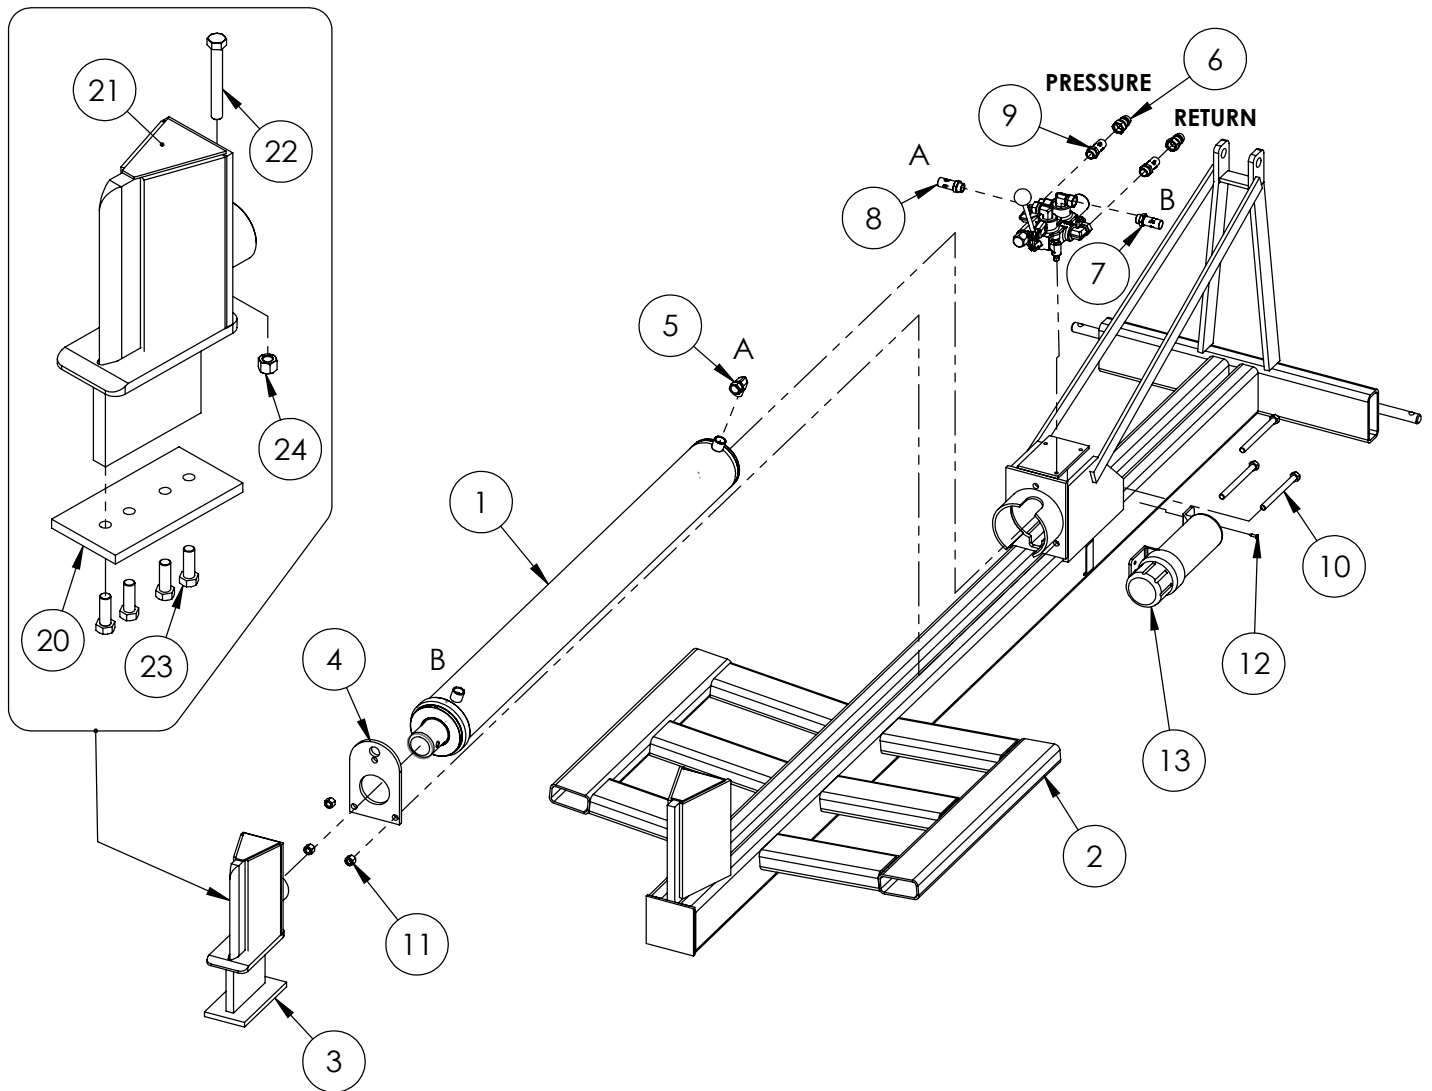

Cylinder	4
Main Parts	5
Valve Assembly	6
Valve and Fittings	8
4-Way Wedge (optional)	9
Decal Breakdown	10

4-1/2" x 48" STROKE CYLINDER PARTS

ITEM	PART NO.	DESCRIPTION	QTY
1	G450-250SA	4-1/2" Bore x 2-1/2" Rod Gland With Seals	1
2	P100-450SA	4-1/2" Bore Piston With Seals	1
3	2013C3014	Barrel, 4-1/2"	1
4	2013C3012	Rod, 2-1/2x 1	1
5	Z72292G8	Hex Lock Nut 1NF Grade 8	1
6	SLK-4525	Seal Kit, 4-1/2 x 2-1/2	1

WX330 Parts Breakdown

ITEM	WX330	Description	QTY.
1	2013C301	Cylinder, 4-1/2 x 48" x 2-1/2	1
2	2013W302	Weldment, Main Frame	1
3	2032A202	Wedge, Large Sliding Assy	1
4	2032S213	Plate, Cylinder Retaining	1
5	Z51331	Elbow 90 MP x FFX 0808	1
6	Z51903	FP08 x Pioneer Coupler	2
7	Z52301	1/2 Hose MP08 x MP08 x 16"	1
8	Z52310	1/2 Hose MP08 x MP08 x 48"	1
9	Z52312	1/2 Hose, 1/2MPx1/2MPx 96"	2
10	Z71560	Hex Bolt 1/2NC x 6	3
11	Z72251	Hex Lock Nut 1/2NC	3
12	Z76712	Self-tapping Screw #10	1
13	Z96503	Manual Tube 3-1/2 Short	1

ITEM	PART NO.	Description	QTY.
20	2014S414	Plate, Sliding Wedge Capture	1
21	2032W203	Wedge, Large Sliding	1
22	Z71540	Hex Bolt 1/2NC x 4	1
23	Z71576	Hex Bolt 1/2NF x 1-1/2	4
24	Z72251	Hex Lock Nut 1/2NC	1