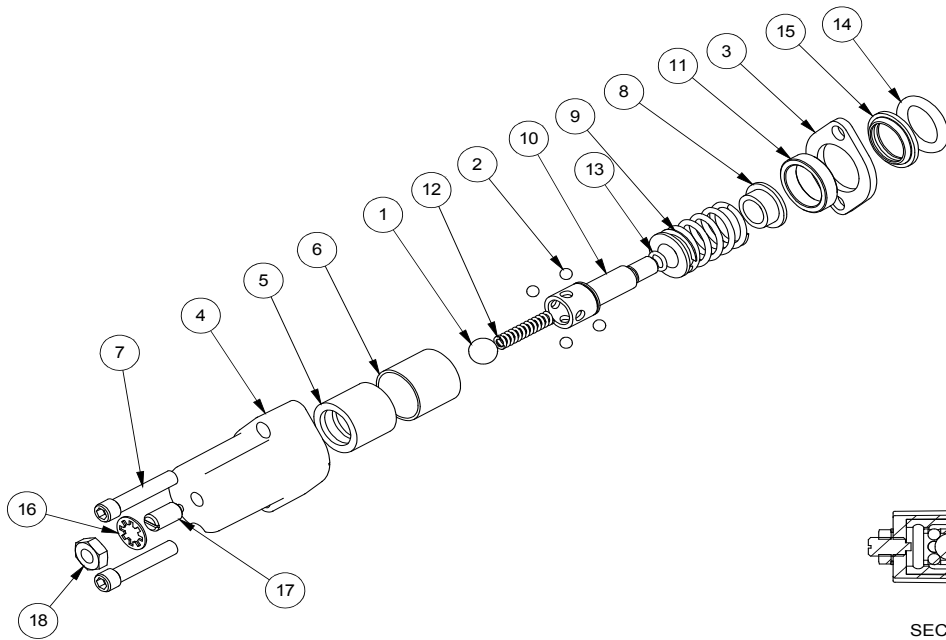

Cylinder	4
Main Parts	5
Valve Assembly	6
Valve and Fittings	8
4-Way Wedge (optional)	9
Decal Breakdown	10

4-1/2" x 48" STROKE CYLINDER PARTS

ITEM	PART NO.	DESCRIPTION	QTY
1	G450-250SA	4-1/2" Bore x 2-1/2" Rod Gland With Seals	1
2	P100-450SA	4-1/2" Bore Piston With Seals	1
3	2013C3014	Barrel, 4-1/2"	1
4	2013C3012	Rod, 2-1/2x 1	1
5	Z72292G8	Hex Lock Nut 1NF Grade 8	1
6	SLK-4525	Seal Kit, 4-1/2 x 2-1/2	1

WX330 Parts Breakdown

ITEM	WX330	Description	QTY.
1	2013C301	Cylinder, 4-1/2 x 48" x 2-1/2	1
2	2013W302	Weldment, Main Frame	1
3	2032A202	Wedge, Large Sliding Assy	1
4	2032S213	Plate, Cylinder Retaining	1
5	Z51331	Elbow 90 MP x FFX 0808	1
6	Z51903	FP08 x Pioneer Coupler	2
7	Z52301	1/2 Hose MP08 x MP08 x 16"	1
8	Z52310	1/2 Hose MP08 x MP08 x 48"	1
9	Z52312	1/2 Hose, 1/2MPx1/2MPx 96"	2
10	Z71560	Hex Bolt 1/2NC x 6	3
11	Z72251	Hex Lock Nut 1/2NC	3
12	Z76712	Self-tapping Screw #10	1
13	Z96503	Manual Tube 3-1/2 Short	1

ITEM	PART NO.	Description	QTY.
20	2014S414	Plate, Sliding Wedge Capture	1
21	2032W203	Wedge, Large Sliding	1
22	Z71540	Hex Bolt 1/2NC x 4	1
23	Z71576	Hex Bolt 1/2NF x 1-1/2	4
24	Z72251	Hex Lock Nut 1/2NC	1

SECTION A-A

VALVE AND FITTINGS PARTS BREAKDOWN

ITEM	PART NO.	Description	QTY.
1	Z51331	Elbow 90 MP x FPX 0808	4
2	Z56209	Valve, Single Function Detent	1
3	*Z56210*	Valve, Closed Center	*
4	Z56915	Complete Handle Kit for Z56209	1
5	Z72111	Hex Lock Nut 1/4NC	3
6	Z75114	SHCS, 1/4NC x 1-3/4	3