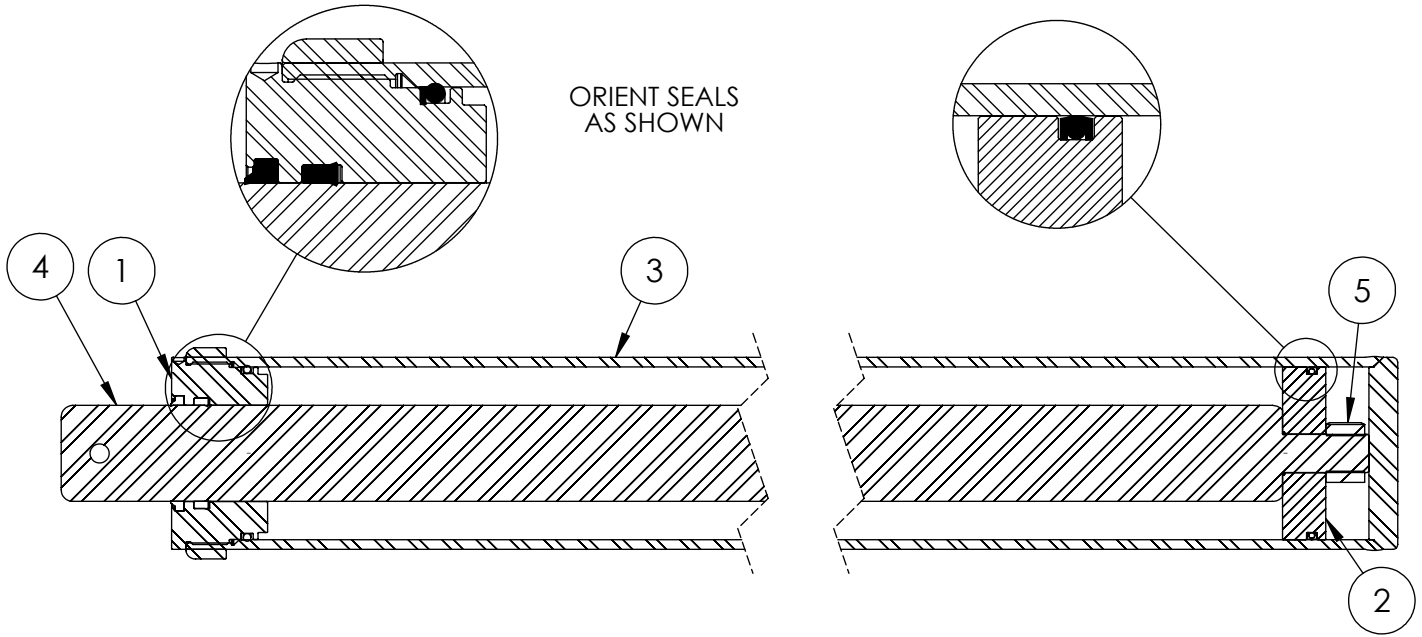

**WX330 Tractor Mount Splitter
Parts Manual
S/N 233020 to S/N 233036**

Foreword

EMB Mfg. has prepared this parts manual to assist customers in ordering quality OEM replacement parts.

Proper and regular service and replacing old, worn or broken parts with the correct Wallenstein parts are essential to prolonging the life of your Wallenstein product. Please refer to this manual before ordering any replacement parts.

Cylinder	4
Main Parts	5
Valve Assembly	6
Valve and Fittings	8
4-Way Wedge (optional)	9
Decal Breakdown	10

4-1/2" x 48" STROKE CYLINDER PARTS

ITEM	PART NO.	DESCRIPTION	QTY
1	G450-250SA	4-1/2" Bore x 2-1/2" Rod Gland With Seals	1
2	P100-450SA	4-1/2" Bore Piston With Seals	1
3	2013C3014	Barrel, 4-1/2"	1
4	2013C3012	Rod, 2-1/2x 1	1
5	Z72292G8	Hex Lock Nut 1NF Grade 8	1
6	SLK-4525	Seal Kit, 4-1/2 x 2-1/2	1

WX330 Parts Breakdown

ITEM	WX330	Description	QTY.
1	2013C301	Cylinder, 4-1/2 x 48" x 2-1/2	1
2	2013W302	Weldment, Main Frame	1
3	2032A202	Wedge, Large Sliding Assy	1
4	2032S213	Plate, Cylinder Retaining	1
5	Z51331	Elbow 90 MP x FFX 0808	1
6	Z51903	FP08 x Pioneer Coupler	2
7	Z52301	1/2 Hose MP08 x MP08 x 16"	1
8	Z52310	1/2 Hose MP08 x MP08 x 48"	1
9	Z52312	1/2 Hose, 1/2MPx1/2MPx 96"	2
10	Z71560	Hex Bolt 1/2NC x 6	3
11	Z72251	Hex Lock Nut 1/2NC	3
12	Z76712	Self-tapping Screw #10	1
13	Z96503	Manual Tube 3-1/2 Short	1