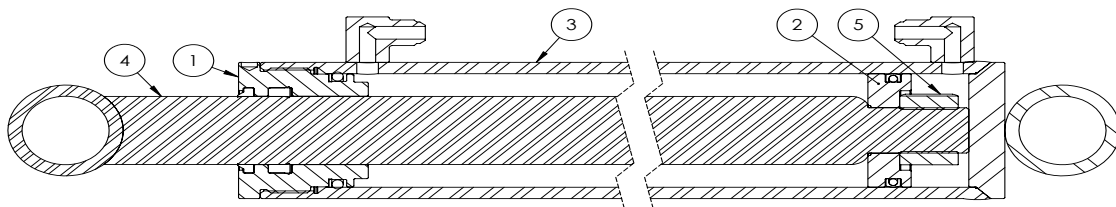

# Table of Contents

Cylinder	4
Main Parts	4
Bucket	5
BT5310 Thumb (Optional)	5
Decals	6

**QC620 SKIDSTEER-ATTACHED BACKHOE**

ITEM	PART NO.	Description	QTY.
1	3011L176	Clamp, Two Hose	1
2	3012M209	Pin, Linkage 1-1/4 x 8-3/8	2
3	3012M210	Pin, Linkage 1-1/4 x 7	1
4	3012W202	Linkage, LH Bucket	1
5	3012W203	Linkage, Bucket	1
6	3012W217	Bucket Pin w/ Washer	2
7	3012W220	Linkage, RH Bucket	1
8	3033C307	Cylinder, 2-1/2x14-3/4 Stroke	1
9	3033W200	Main Frame & Boom	1
10	Z14272	Connex Pin 1/4 x 1-3/4	5
11	Z27231	Connex Bushing 1-1/4 x 1-3/4	3
12	Z27232	Connex Bushing 1-1/4 x 2	8
13	Z29202	Grease Zerk 1/4NF	5
14	Z51919	Flat-Face, FP08 x MISO 16028	1
15	Z51920	Flat Face FP08 x FISO 16028	1
16	Z52231	3/8 Hose, #6FJIC x 1/2NPT x 94	2
17	Z71210	Hex Bolt 5/16NC x 1	1

**3033C307 CYLINDER BREAKDOWN**

ITEM	PART NO.	Description	QTY.
1	G250-150SA	2-1/2" Bore x 1-1/2" Rod Gland	1
2	P100-250SA	2-1/2" Bore Piston	1
3	3012C2074	Barrel, 2-1/2" Bore	1
4	3012C2073	Rod, 1-1/2 x 1	1
5	Z72292G8	Hex Lock Nut 1NF Grade 8	1
6	SLK-2515	Seal Kit, 2-1/2 x 1-1/2	1

**BT5310 QC620 THUMB PARTS BREAKDOWN**

ITEM	PART NO.	Description	QTY.
1	3083M073	Pin, Thumb Brace Pivot	1
2	3083M074	Pin, Extended Bucket - Thumb	1
3	3083W071	Weldment, Thumb	1
4	3083W072	Link, Thumb Support	1
5	Z11263	Hitch Pin 1 x 7-1/2	1
6	Z12110	Latch Pin 3/16	1
7	Z14172	Roll Pin, 1/4 x 1-3/4	2
8	Z29202	Grease Zerk 1/4NF	1