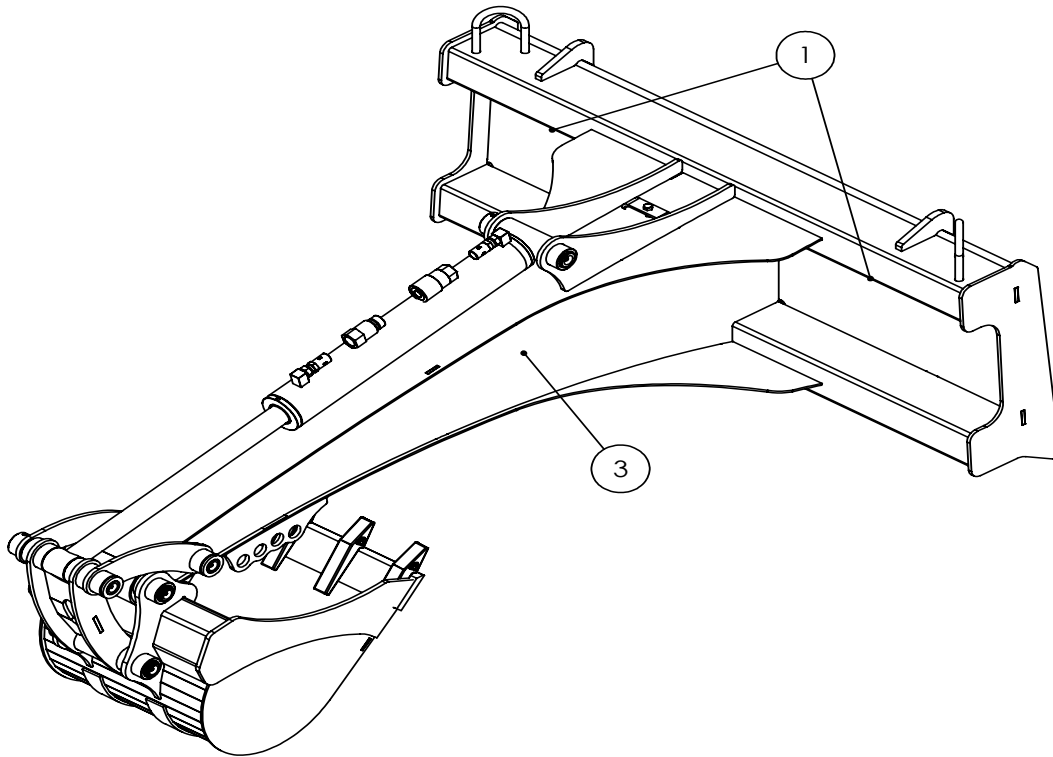

QC620 DECAL BREAKDOWN

ITEM	PART NO.	DESCRIPTION	QTY
1	Z94019	Made in Canada	2
2	Z94052	QC620 RH Curved Decal	1
3	Z94053	QC620 LH Curved Decal	1