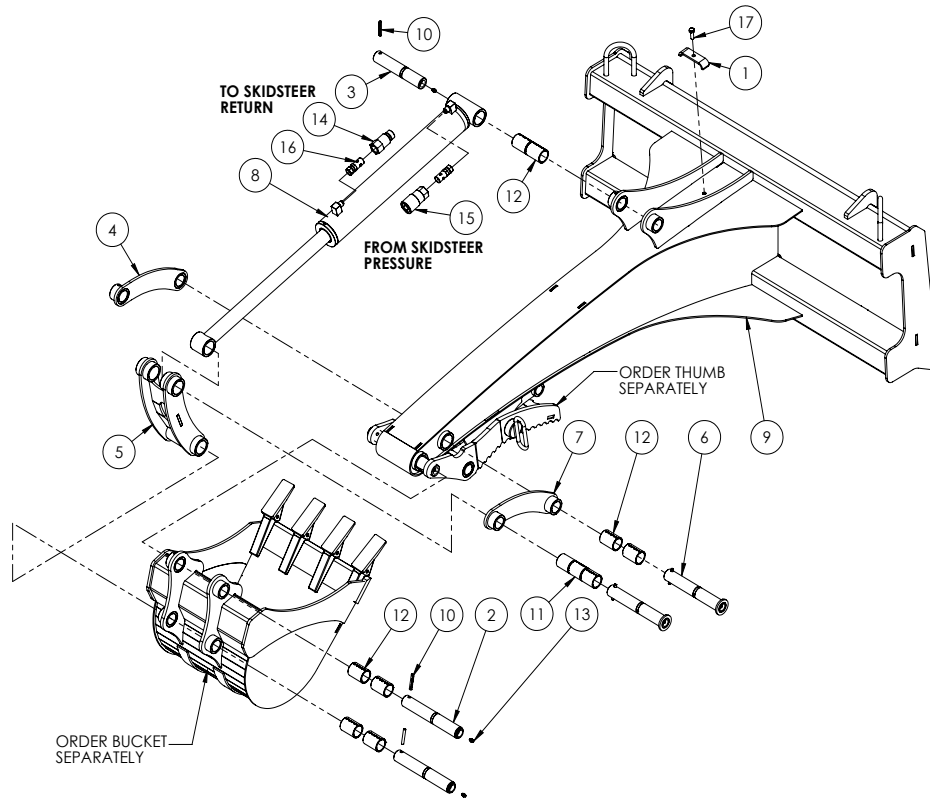

# Table of Contents

Cylinder	4
Main Parts	4
Bucket	5
BT5310 Thumb (Optional)	5
Decals	6

**QC620 SKIDSTEER-ATTACHED BACKHOE**

ITEM	PART NO.	Description	QTY.
1	3011L176	Clamp, Two Hose	1
2	3012M209	Pin, Linkage 1-1/4 x 8-3/8	2
3	3012M210	Pin, Linkage 1-1/4 x 7	1
4	3012W202	Linkage, LH Bucket	1
5	3012W203	Linkage, Bucket	1
6	3012W217	Bucket Pin w/ Washer	2
7	3012W220	Linkage, RH Bucket	1
8	3033C307	Cylinder, 2-1/2x14-3/4 Stroke	1
9	3033W200	Main Frame & Boom	1
10	Z14272	Connex Pin 1/4 x 1-3/4	5
11	Z27231	Connex Bushing 1-1/4 x 1-3/4	3
12	Z27232	Connex Bushing 1-1/4 x 2	8
13	Z29202	Grease Zerk 1/4NF	5
14	Z51919	Flat-Face, FP08 x MISO 16028	1
15	Z51920	Flat Face FP08 x FISO 16028	1
16	Z52231	3/8 Hose, #6FJIC x 1/2NPT x 94	2
17	Z71210	Hex Bolt 5/16NC x 1	1

**3033C307 CYLINDER BREAKDOWN**

ITEM	PART NO.	Description	QTY.
1	G250-150SA	2-1/2" Bore x 1-1/2" Rod Gland	1
2	P100-250SA	2-1/2" Bore Piston	1
3	3012C2074	Barrel, 2-1/2" Bore	1
4	3012C2073	Rod, 1-1/2 x 1	1
5	Z72292G8	Hex Lock Nut 1NF Grade 8	1
6	SLK-2515	Seal Kit, 2-1/2 x 1-1/2	1

**QC620 BUCKETS**

ITEM	PART NO.	DESCRIPTION	QTY.
1	BK2090	Bucket, 9" Small	
	BK2120	Bucket, 12" Small	
	BK2150	Bucket, 15" Small	
	BK2180	Bucket, 18" Small	
2	Z14181	Roll Pin 5/16 x 1-1/2	3,4
3	Z19902	Tooth, Backhoe Pin-on	3,4

**BT5310 QC620 THUMB PARTS BREAKDOWN**

ITEM	PART NO.	Description	QTY.
1	3083M073	Pin, Thumb Brace Pivot	1
2	3083M074	Pin, Extended Bucket - Thumb	1
3	3083W071	Weldment, Thumb	1
4	3083W072	Link, Thumb Support	1
5	Z11263	Hitch Pin 1 x 7-1/2	1
6	Z12110	Latch Pin 3/16	1
7	Z14172	Roll Pin, 1/4 x 1-3/4	2
8	Z29202	Grease Zerk 1/4NF	1