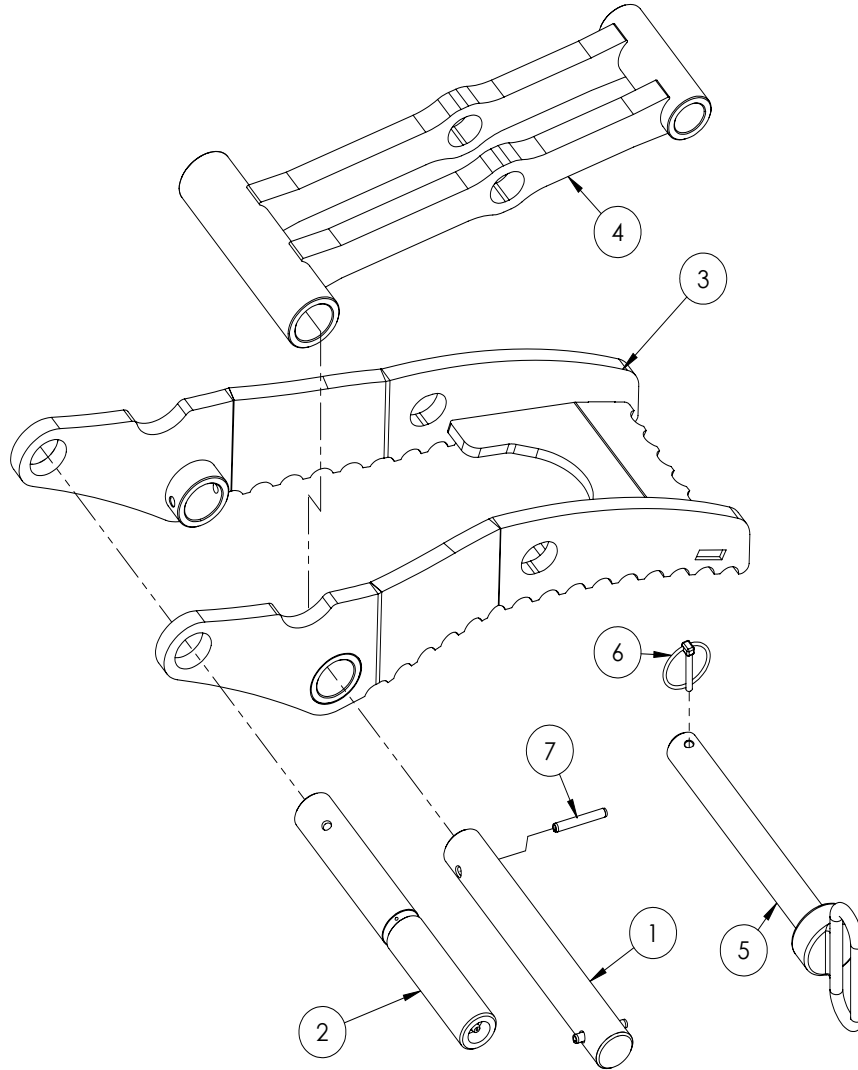

# Table of Contents

Cylinder	4
Main Parts	4
Bucket	5
BT5310 Thumb (Optional)	5
Decals	6

**QC620 SKIDSTEER-ATTACHED BACKHOE**

ITEM	PART NO.	Description	QTY.
1	3011L176	Clamp, Two Hose	1
2	3012M209	Pin, Linkage 1-1/4 x 8-3/8	2
3	3012M210	Pin, Linkage 1-1/4 x 7	1
4	3012W202	Linkage, LH Bucket	1
5	3012W203	Linkage, Bucket	1
6	3012W217	Bucket Pin w/ Washer	2
7	3012W220	Linkage, RH Bucket	1
8	3033C307	Cylinder, 2-1/2x14-3/4 Stroke	1
9	3033W200	Main Frame & Boom	1
10	Z14272	Connex Pin 1/4 x 1-3/4	5
11	Z27231	Connex Bushing 1-1/4 x 1-3/4	3
12	Z27232	Connex Bushing 1-1/4 x 2	8
13	Z29202	Grease Zerk 1/4NF	5
14	Z51919	Flat-Face, FP08 x MISO 16028	1
15	Z51920	Flat Face FP08 x FISO 16028	1
16	Z52231	3/8 Hose, #6FJIC x 1/2NPT x 94	2
17	Z71210	Hex Bolt 5/16NC x 1	1

**3033C307 CYLINDER BREAKDOWN**

ITEM	PART NO.	Description	QTY.
1	G250-150SA	2-1/2" Bore x 1-1/2" Rod Gland	1
2	P100-250SA	2-1/2" Bore Piston	1
3	3012C2074	Barrel, 2-1/2" Bore	1
4	3012C2073	Rod, 1-1/2 x 1	1
5	Z72292G8	Hex Lock Nut 1NF Grade 8	1
6	SLK-2515	Seal Kit, 2-1/2 x 1-1/2	1

**QC620 BUCKETS**

ITEM	PART NO.	DESCRIPTION	QTY.
1	BK2090	Bucket, 9" Small	
	BK2120	Bucket, 12" Small	
	BK2150	Bucket, 15" Small	
	BK2180	Bucket, 18" Small	
2	Z14181	Roll Pin 5/16 x 1-1/2	3,4
3	Z19902	Tooth, Backhoe Pin-on	3,4

**BT5310 QC620 THUMB PARTS BREAKDOWN**

ITEM	PART NO.	Description	QTY.
1	3083M073	Pin, Thumb Brace Pivot	1
2	3083M074	Pin, Extended Bucket - Thumb	1
3	3083W071	Weldment, Thumb	1
4	3083W072	Link, Thumb Support	1
5	Z11263	Hitch Pin 1 x 7-1/2	1
6	Z12110	Latch Pin 3/16	1
7	Z14172	Roll Pin, 1/4 x 1-3/4	2
8	Z29202	Grease Zerk 1/4NF	1