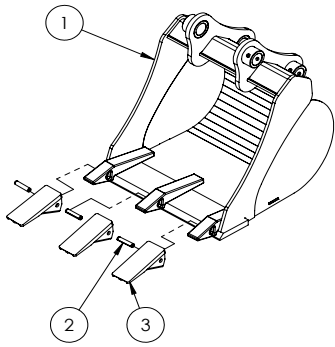

# Table of Contents

Cylinder	4
Main Parts	4
Bucket	5
BT5310 Thumb (Optional)	5
Decals	6

**QC620 SKIDSTEER-ATTACHED BACKHOE**

ITEM	PART NO.	Description	QTY.
1	3011L176	Clamp, Two Hose	1
2	3012M209	Pin, Linkage 1-1/4 x 8-3/8	2
3	3012M210	Pin, Linkage 1-1/4 x 7	1
4	3012W202	Linkage, LH Bucket	1
5	3012W203	Linkage, Bucket	1
6	3012W217	Bucket Pin w/ Washer	2
7	3012W220	Linkage, RH Bucket	1
8	3033C307	Cylinder, 2-1/2x14-3/4 Stroke	1
9	3033W200	Main Frame & Boom	1
10	Z14272	Connex Pin 1/4 x 1-3/4	5
11	Z27231	Connex Bushing 1-1/4 x 1-3/4	3
12	Z27232	Connex Bushing 1-1/4 x 2	8
13	Z29202	Grease Zerk 1/4NF	5
14	Z51919	Flat-Face, FP08 x MISO 16028	1
15	Z51920	Flat Face FP08 x FISO 16028	1
16	Z52231	3/8 Hose, #6FJIC x 1/2NPT x 94	2
17	Z71210	Hex Bolt 5/16NC x 1	1

**3033C307 CYLINDER BREAKDOWN**

ITEM	PART NO.	Description	QTY.
1	G250-150SA	2-1/2" Bore x 1-1/2" Rod Gland	1
2	P100-250SA	2-1/2" Bore Piston	1
3	3012C2074	Barrel, 2-1/2" Bore	1
4	3012C2073	Rod, 1-1/2 x 1	1
5	Z72292G8	Hex Lock Nut 1NF Grade 8	1
6	SLK-2515	Seal Kit, 2-1/2 x 1-1/2	1

**BT5310 QC620 THUMB PARTS BREAKDOWN**

ITEM	PART NO.	Description	QTY.
1	3083M073	Pin, Thumb Brace Pivot	1
2	3083M074	Pin, Extended Bucket - Thumb	1
3	3083W071	Weldment, Thumb	1
4	3083W072	Link, Thumb Support	1
5	Z11263	Hitch Pin 1 x 7-1/2	1
6	Z12110	Latch Pin 3/16	1
7	Z14172	Roll Pin, 1/4 x 1-3/4	2
8	Z29202	Grease Zerk 1/4NF	1