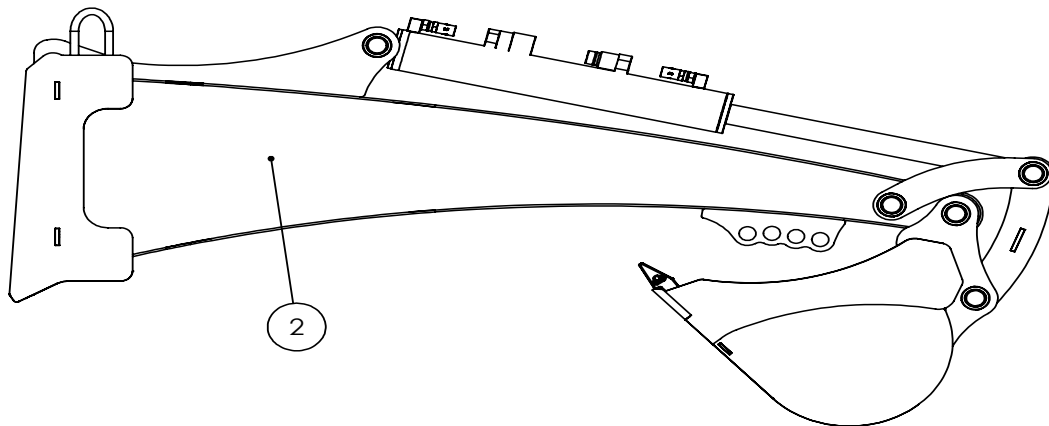

QC620 DECAL BREAKDOWN

ITEM	PART NO.	DESCRIPTION	QTY
1	Z94019	Made in Canada	2
2	Z94052	QC620 RH Curved Decal	1
3	Z94053	QC620 LH Curved Decal	1