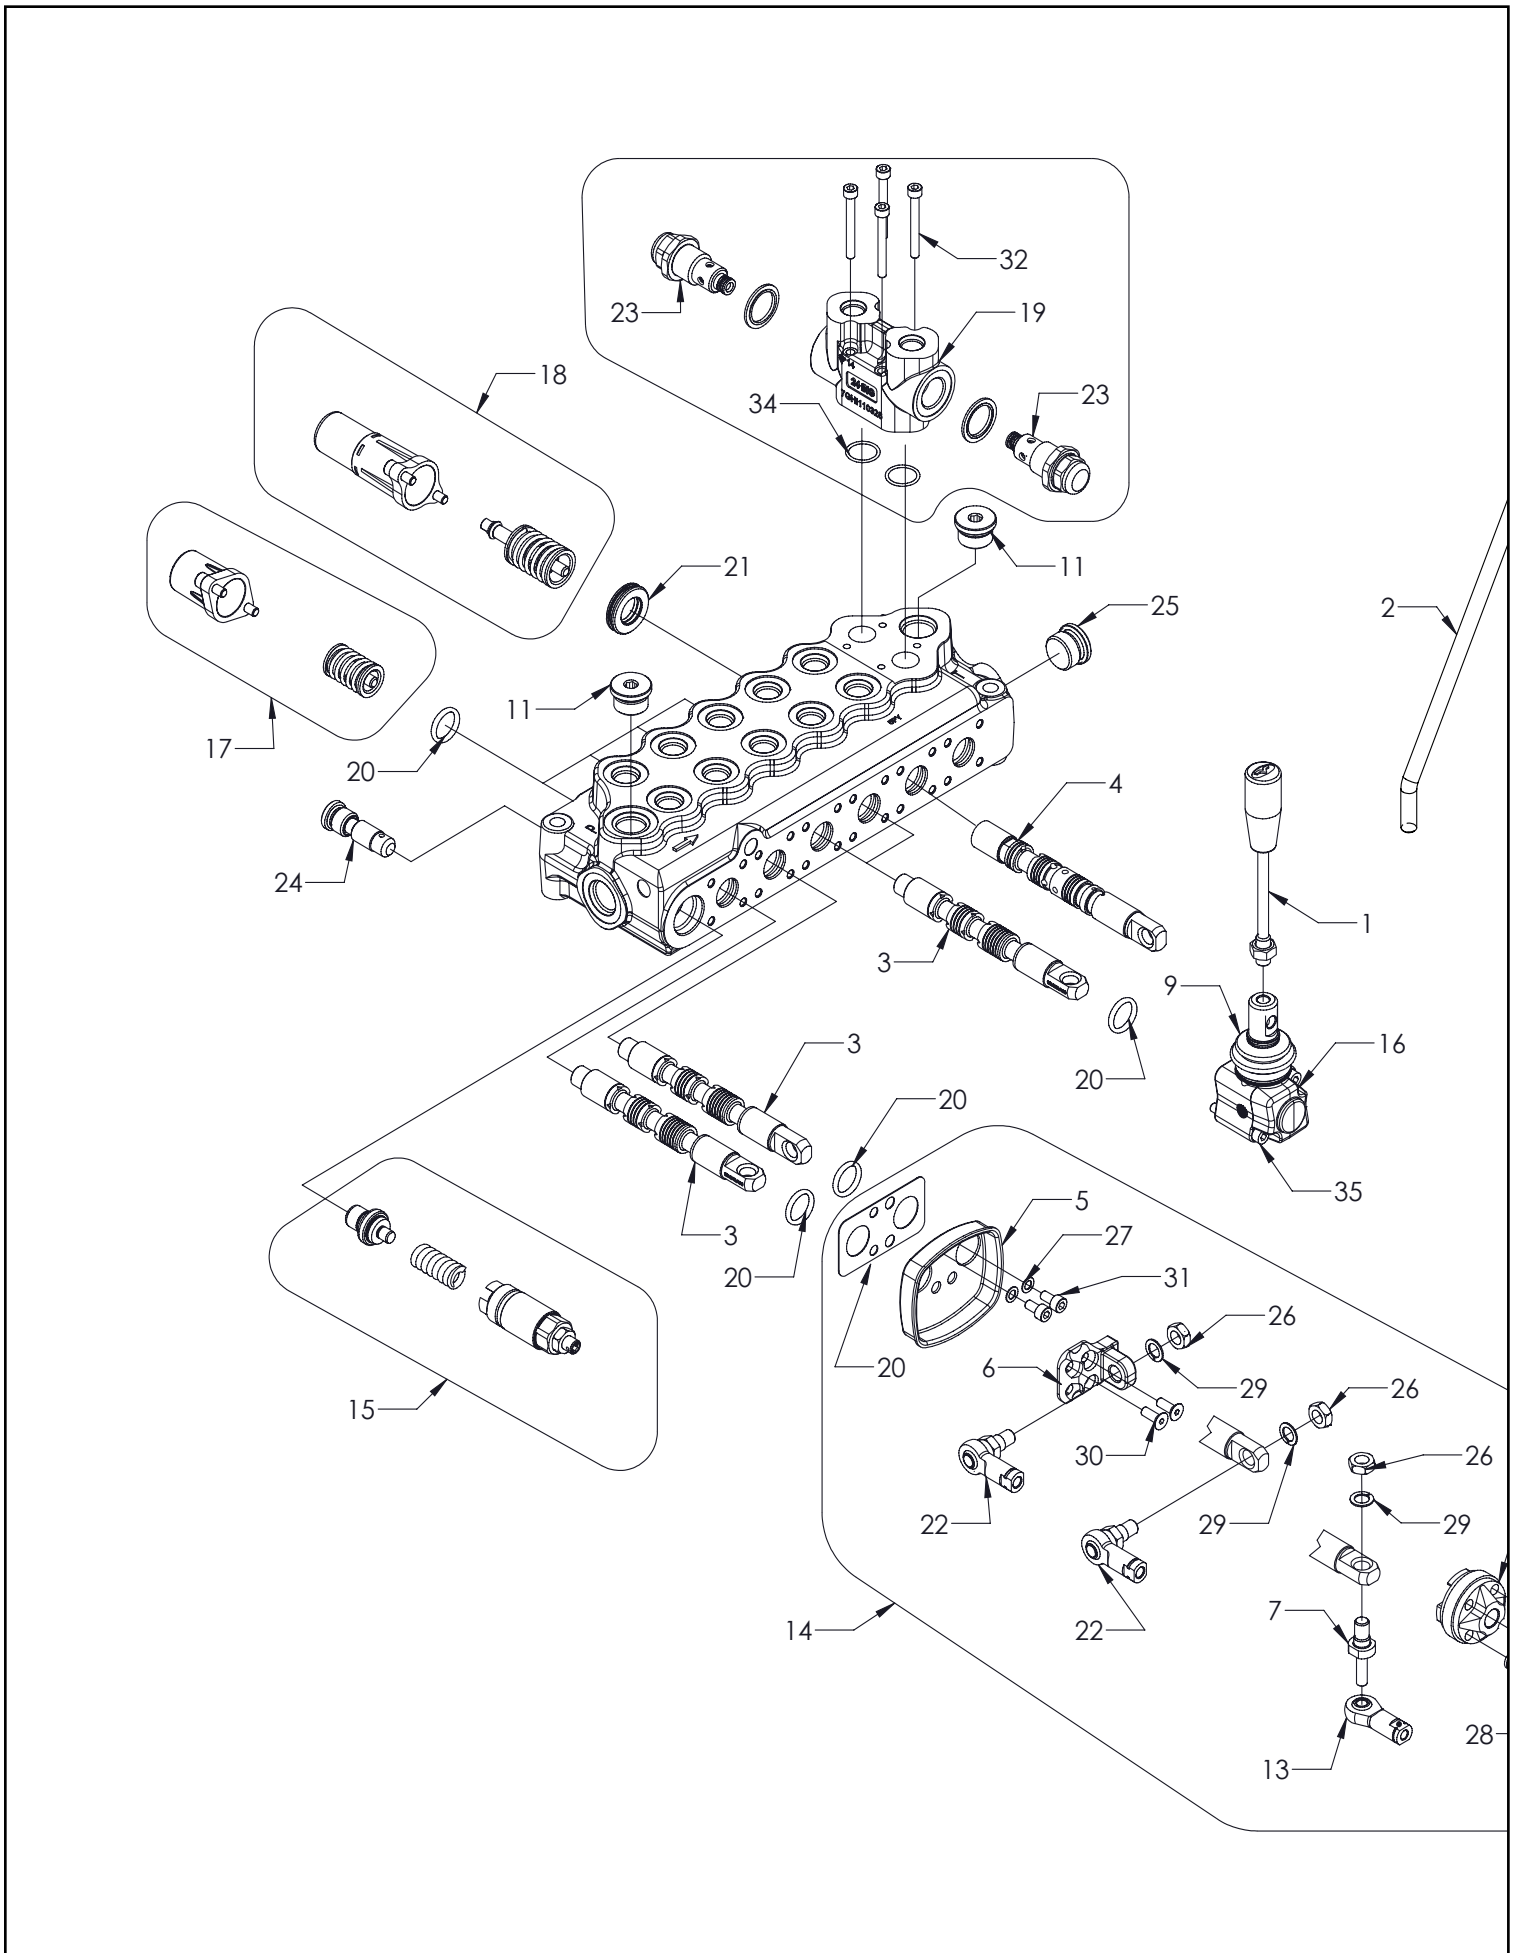

3012C207 GX720 - GX920 BUCKET CYLINDER

ITEM	PART NO.	Description	QTY.
1	G250-150SA	2-1/2" Bore x 1-1/2" Rod Gland	1
2	P100-250SA	2-1/2" Bore Piston	1
3	3012C2074	Barrel, 2-1/2" Bore	1
4	3012C2073	Rod, 1-1/2 x1	1
5	Z72292G8	Hex Lock Nut 1NF Grade 8	1
6	SLK-2515	Seal Kit, 2-1/2 x 1-1/2	1

Z56202 VALVE PARTS BREAKDOWN

ITEM	PART NO.	DESCRIPTION	QTY.
1	170011012	AL01/M8X120 HANDLEVER (SHORT)	2
2	Z56910	AL08/M12X350 BENT LEVER (LONG)	2
3	3CU1210133	TIGHT FIT SPOOL	4
4	3CU1245620	FLOAT SPOOL	1
5	3FLA125130	LCB5 FLANGE	2
6	3FUL220101	LCB5 FULCRUM	2
7	3PER515415	LCB5 SPOOL PIN	2
8	3POR340241	LCB5 ADAPTER HANDLE	2
9	3SOF136240	L5 RUBBER BOOT ONLY	2
10	3SOF200701	LCB5 RUBBER BOOT	2
11	3XTAP822150	PLUG SAE8	2
12	4ACC210	TIE STRAP	2
13	4ART706020	LCB6 TUTHILL	2
14	5CLO206100	LCB6 COMPLETE JOYSTICK KIT	2
15	5KIT105413	RELIEF VALVE	1
16	5LEV105000	L5 LEVER BOX	2
17	5V08105000	SPRING CENTER KIT	4
18	5V13405020	FLOAT KIT	1
19	602001101	PORT RELIEF BLOCK	1
20	SK SD5/6	VALVE SEAL KIT (12 O-RINGS, 2 GASKETS)	1
21	XANE228061	RING	1
22	XART706020	LCB6 TUTHILL WITH BOLT	4
23	XCAR211113	PORT RELIEF CARTRIDGE	2
24	XKIT005000	LOAD CHECK	1
25	XTAP623170	OPEN CENTER PLUG	1
	AEK SD5	CLOSED CENTER PLUG	OPTION
26	Z77252	JAM NUT M8x1.25	10
27	Z77321	LOCK WASHER M5	8
28	Z77331	LOCK WASHER M6	6
29	Z77354	LOCK WASHER M8	6
30	Z77521	FHCS M5x0.8x14mm	8
31	Z77522	SHCS M5x0.8x10mm	8
32	Z77523	SHCS M5x0.8x45mm	4
33	Z77531	SHCS M6x1.0x25mm	6
34	OR 17.18X1.78	PORT RELIEF O-RING	2
35	Z77524	SHCS M5x0.8x35mm	8

BT5300 HYDRAULIC THUMB PARTS BREAKDOWN

ITEM	PART NO.	Description	QTY.
1	3083C092	Cylinder, 2-1/4x1-1/4x	1
2	3083M074	Pin, Extended Bucket - Thumb	1
3	3083M093	Pin, Cylinder Mount	2
4	3083W090	Weldment, Lug	1
5	3083W091	Weldment, Thumb	1
6	Z14172	Roll Pin, 1/4 x 1-3/4	2
7	Z14173	Roll Pin, 1/4 x 2	2
8	Z29202	Grease Zerk 1/4NF	3
9	Z51917	1/4FNPT x Safeway S41-2	2
10	Z52112	1/4 Hose, 3/8NPT x #6FJIC x 18	2
11	Z71555	Hex Bolt 1/2NC x 5-1/2	2