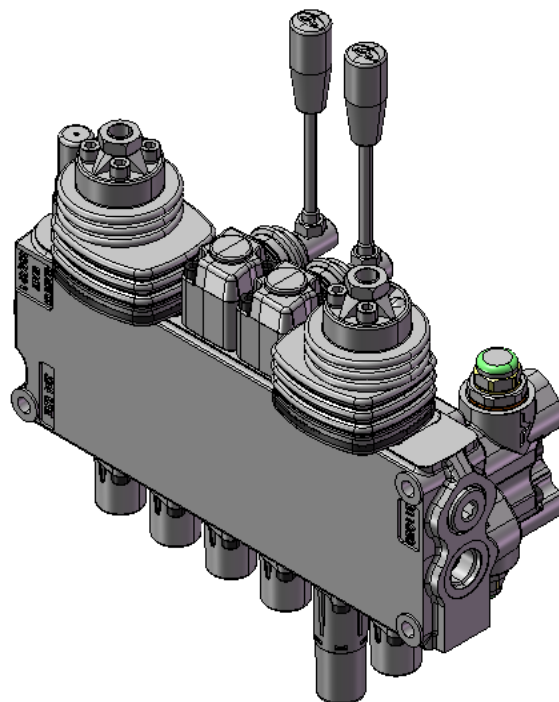

Z56202 VALVE PARTS BREAKDOWN

ITEM	PART NO.	DESCRIPTION	QTY.
1	170011012	AL01/M8X120 HANDLEVER (SHORT)	2
2	Z56910	AL08/M12X350 BENT LEVER (LONG)	2
3	3CU1210133	TIGHT FIT SPOOL	4
4	3CU1245620	FLOAT SPOOL	1
5	3FLA125130	LCB5 FLANGE	2
6	3FUL220101	LCB5 FULCRUM	2
7	3PER515415	LCB5 SPOOL PIN	2
8	3POR340241	LCB5 ADAPTER HANDLE	2
9	3SOF136240	L5 RUBBER BOOT ONLY	2
10	3SOF200701	LCB5 RUBBER BOOT	2
11	3XTAP822150	PLUG SAE8	2
12	4ACC210	TIE STRAP	2
13	4ART706020	LCB6 TUTHILL	2
14	5CLO206100	LCB6 COMPLETE JOYSTICK KIT	2
15	5KIT105413	RELIEF VALVE	1
16	5LEV105000	L5 LEVER BOX	2
17	5V08105000	SPRING CENTER KIT	4
18	5V13405020	FLOAT KIT	1
19	602001101	PORT RELIEF BLOCK	1
20	SK SD5/6	VALVE SEAL KIT (12 O-RINGS, 2 GASKETS)	1
21	XANE228061	RING	1
22	XART706020	LCB6 TUTHILL WITH BOLT	4
23	XCAR211113	PORT RELIEF CARTRIDGE	2
24	XKIT005000	LOAD CHECK	1
25	XTAP623170	OPEN CENTER PLUG	1
	AEK SD5	CLOSED CENTER PLUG	OPTION
26	Z77252	JAM NUT M8x1.25	10
27	Z77321	LOCK WASHER M5	8
28	Z77331	LOCK WASHER M6	6
29	Z77354	LOCK WASHER M8	6
30	Z77521	FHCS M5x0.8x14mm	8
31	Z77522	SHCS M5x0.8x10mm	8
32	Z77523	SHCS M5x0.8x45mm	4
33	Z77531	SHCS M6x1.0x25mm	6
34	OR 17.18X1.78	PORT RELIEF O-RING	2
35	Z77524	SHCS M5x0.8x35mm	8

16