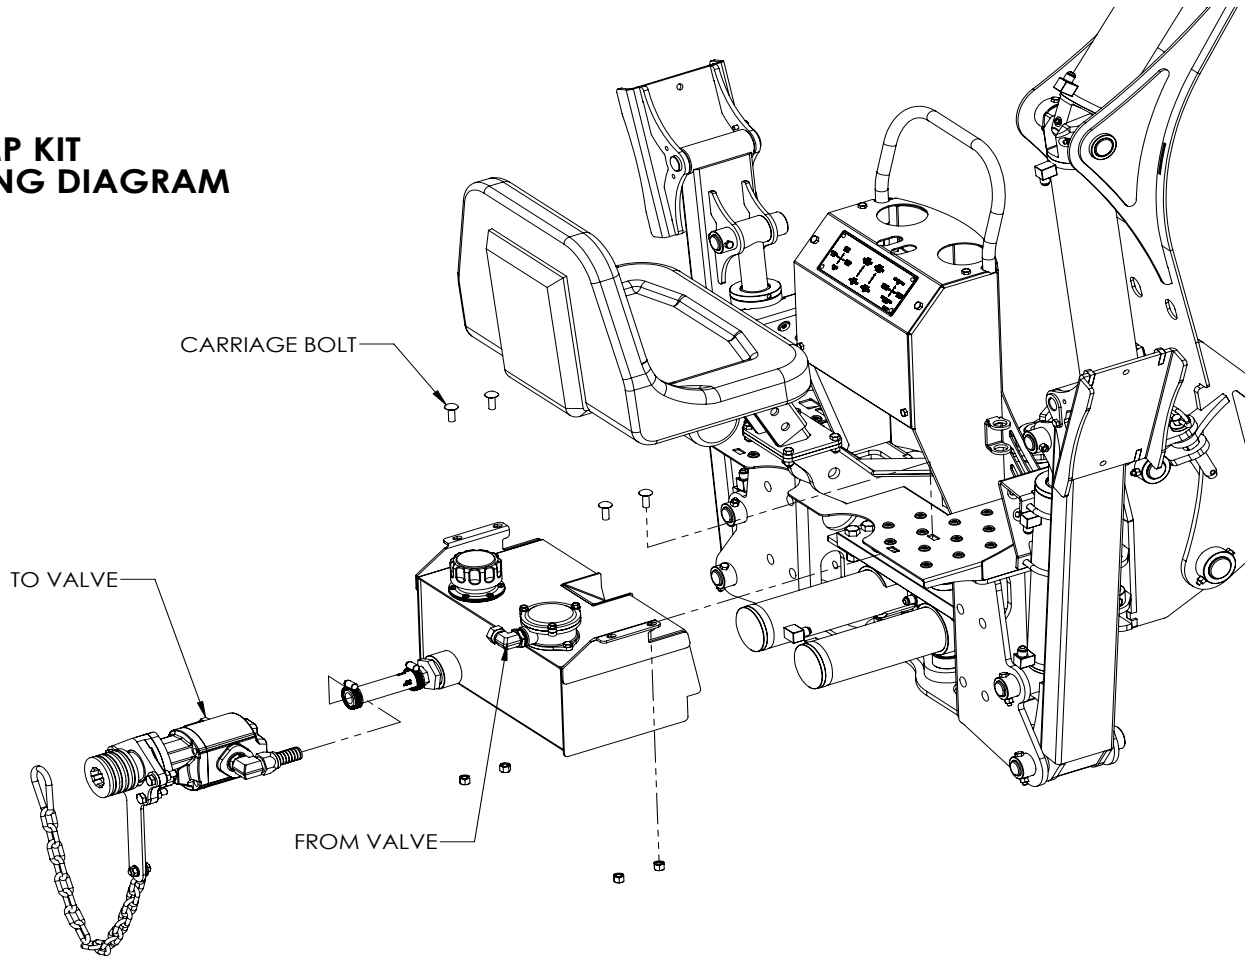

PTO PUMP KIT MOUNTING DIAGRAM