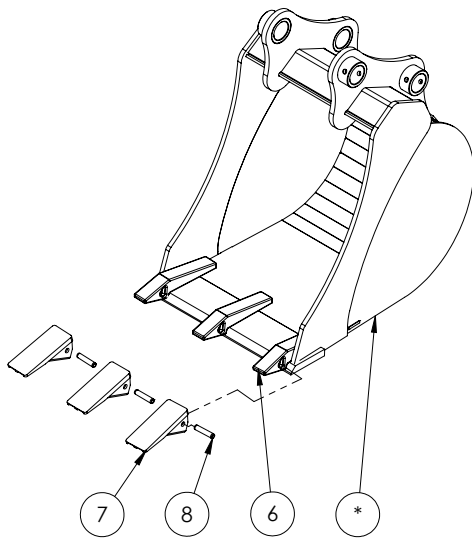

GX720 / GX920 BUCKETS

ITEM	PART NO.	Description	QTY.
*	3082W041	Bucket, 9' Large	
*	3082W051	Bucket, 12' Large	
*	3082W061	Bucket, 15' Large	
*	3082W071	Bucket, 18' Large	
*	3082W081	Bucket, 24' Large	
6	Z19901	Stud, Backhoe Weld-on	3,4,5
7	Z19902	Tooth, Backhoe Pin-on	3,4,5
8	Z14181	Roll Pin, 5/16 x 1-1/2	3,4,5