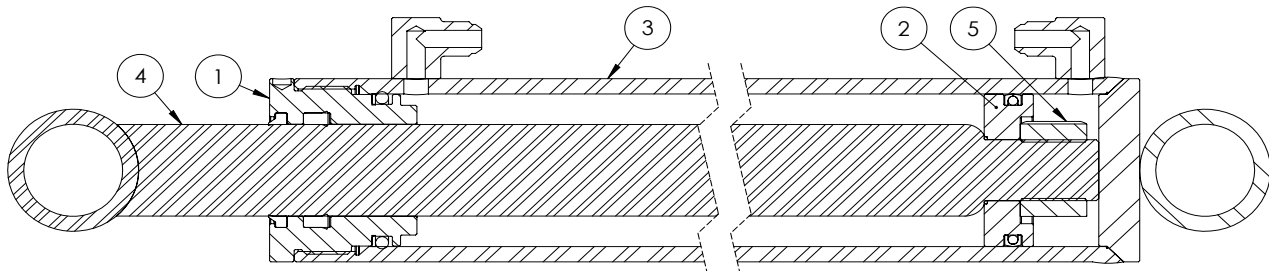

3012C207 GX720 - GX920 BUCKET CYLINDER

ITEM	PART NO.	Description	QTY.
1	G250-150SA	2-1/2" Bore x 1-1/2" Rod Gland	1
2	P100-250SA	2-1/2" Bore Piston	1
3	3012C2074	Barrel, 2-1/2" Bore	1
4	3012C2073	Rod, 1-1/2 x1	1
5	Z72292G8	Hex Lock Nut 1NF Grade 8	1
6	SLK-2515	Seal Kit, 2-1/2 x 1-1/2	1