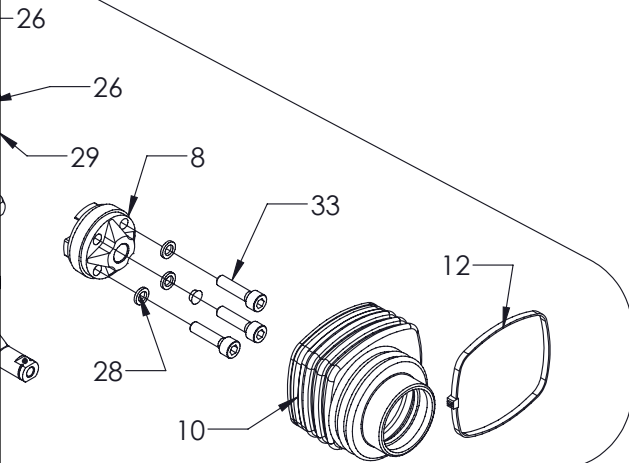

Z56202 VALVE PARTS BREAKDOWN

ITEM	PART NO.	DESCRIPTION	QTY.
1	170011012	AL01/M8X120 HANDLEVER (SHORT)	2
2	Z56910	AL08/M12X350 BENT LEVER (LONG)	2
3	3CU1210133	TIGHT FIT SPOOL	4
4	3CU1245620	FLOAT SPOOL	1
5	3FLA125130	LCB5 FLANGE	2
6	3FUL220101	LCB5 FULCRUM	2
7	3PER515415	LCB5 SPOOL PIN	2
8	3POR340241	LCB5 ADAPTER HANDLE	2
9	3SOF136240	L5 RUBBER BOOT ONLY	2
10	3SOF200701	LCB5 RUBBER BOOT	2
11	3XTAP822150	PLUG SAE8	2
12	4ACC210	TIE STRAP	2
13	4ART706020	LCB6 TUTHILL	2
14	5CLO206100	LCB6 COMPLETE JOYSTICK KIT	2
15	5KIT105413	RELIEF VALVE	1
16	5LEV105000	L5 LEVER BOX	2
17	5V08105000	SPRING CENTER KIT	4
18	5V13405020	FLOAT KIT	1
19	602001101	PORT RELIEF BLOCK	1
20	SK SD5/6	VALVE SEAL KIT (12 O-RINGS, 2 GASKETS)	1
21	XANE228061	RING	1
22	XART706020	LCB6 TUTHILL WITH BOLT	4
23	XCAR211113	PORT RELIEF CARTRIDGE	2
24	XKIT005000	LOAD CHECK	1
25	XTAP623170	OPEN CENTER PLUG	1
	AEK SD5	CLOSED CENTER PLUG	OPTION
26	Z77252	JAM NUT M8x1.25	10
27	Z77321	LOCK WASHER M5	8
28	Z77331	LOCK WASHER M6	6
29	Z77354	LOCK WASHER M8	6
30	Z77521	FHCS M5x0.8x14mm	8
31	Z77522	SHCS M5x0.8x10mm	8
32	Z77523	SHCS M5x0.8x45mm	4
33	Z77531	SHCS M6x1.0x25mm	6
34	OR 17.18X1.78	PORT RELIEF O-RING	2
35	Z77524	SHCS M5x0.8x35mm	8

16