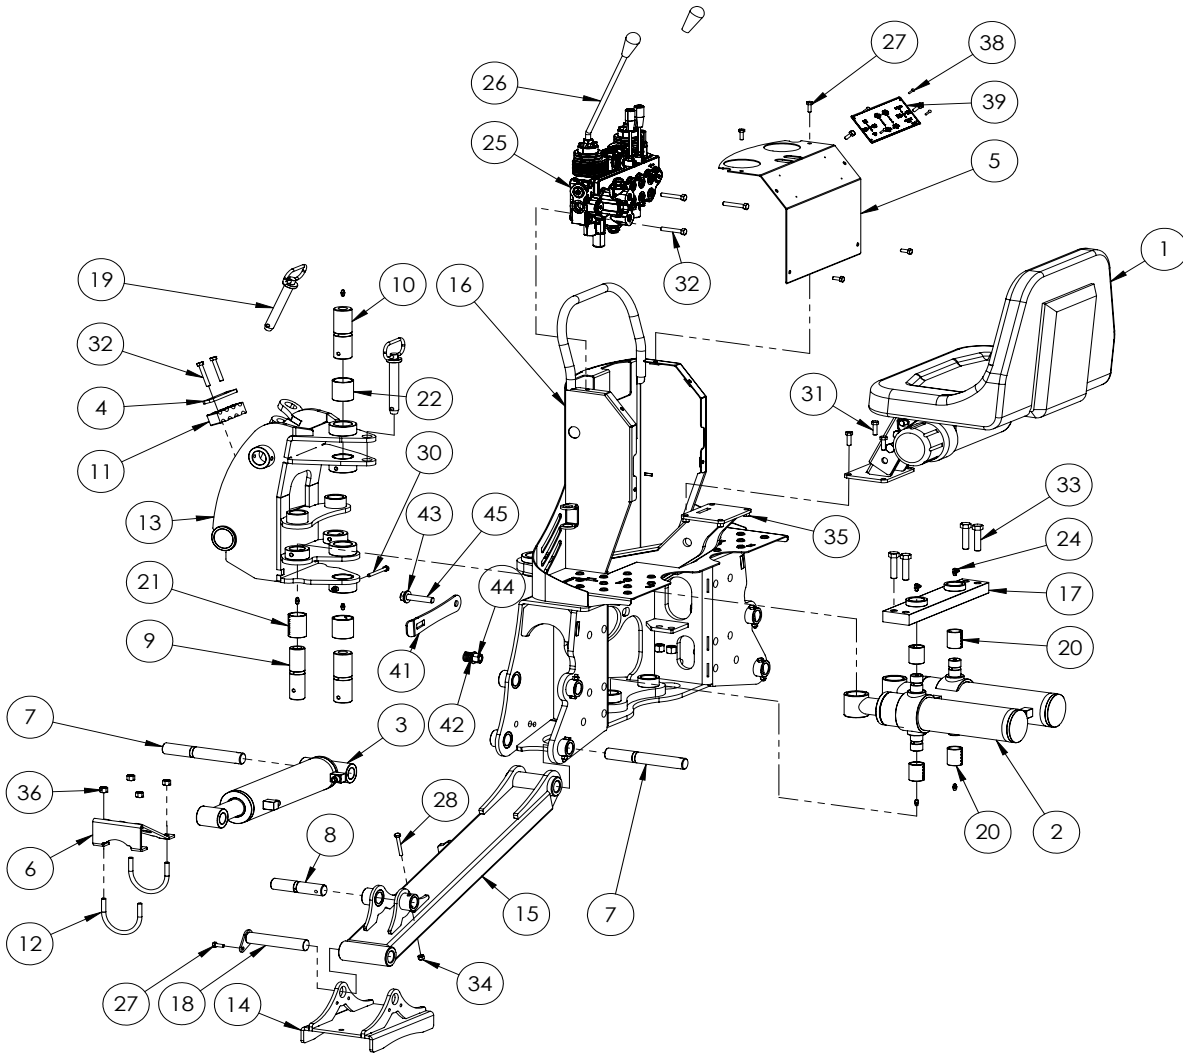

EMB reserves the right to alter specifications on their products at any time.

Reproduction of this parts manual of any kind is prohibited without prior written permission from EMB Mfg.

Note: Log splitters with factory installed light kits will have a VIN number included. The last six numbers of this VIN number are the splitters serial number

Example: 2E9US1112BSXXXXXX

Serial Number

Table of Contents

Main Frame	4
Boom	5
Bucket & Seat Assembly	7
Hydraulic Schematic & Assembly	9
Cylinders	10
Valve & Parts	12
Hydraulic Thumb & Auxillary Valve (Optional)	14
Pump Kit (Optional)	16
Decals	18

GX720 / GX920 MAIN BASE PARTS BREAKDOWN

ITEM	PART NO.	Description	QTY.
1	3011A102	Seat Assembly	1
2	3012C203	Cylinder, 2-1/2 x 7-3/4 Stroke	2
3	3012C204	Cylinder, 2-1/2 x 9-1/2 Stroke	2
4	3012L234	Hose Clamp	1
5	3012L238	Shield, Control Valve	1
6	3012L278	Step, Stabilizer	2
7	3012M206	Pin, Linkage 1"	4
8	3012M214	Pin, Linkage 1"	2
9	3012M220	Pin, Linkage 1-1/4	2
10	3012M233	Pin, Swing Cylinder	2
11	3012S201	Clamp, 8-Hose	1
12	3012S204	U-Bolt, Stab Step	4
13	3012W205	Swing Tower Assembly	1
14	3012W207	Foot Pad, Stabilizer	2
15	3012W208	Stabilizer, LH	1
16	3012W210	Base, Main Frame	1
17	3012W214	Bar, Swing Cylinder Retaining	1
18	3012W218	Flange Pin, Foot Pad	2
19	Z11242	Hitch Pin 3/4 x 4-1/4	2
20	Z27221	Connex Bushing 1 x 1-1/2	4
21	Z27232	Connex Bushing 1-1/4 x 2	2
22	Z27241	Connex Bushing 1-1/2 x 1-3/4	2
23	Z29202	Grease Zerk 1/4NF	12
24	Z29203	Grease Zerk 90, 1/4NF	2
25	Z56202	Monoblock 6-Section Valve	1