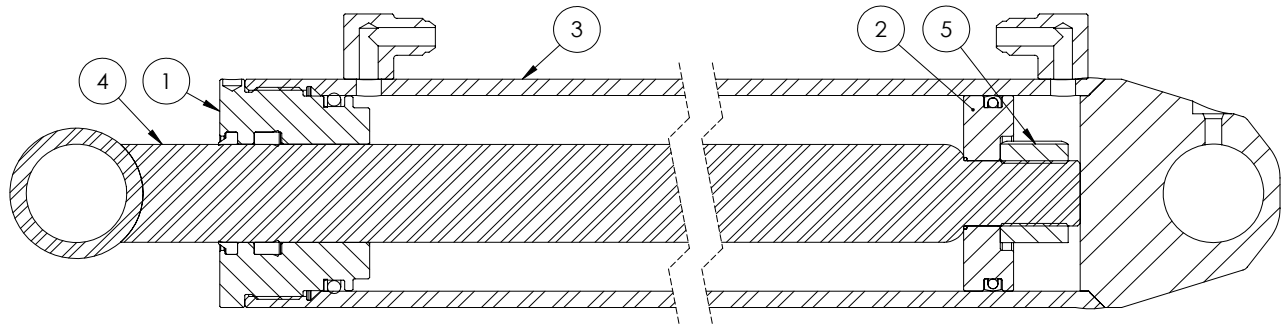

**GX720 - 3012C205
GX920 - 3013C305 DIPPER BOOM CYLINDERS**

ITEM	GX720	GX920	Description	QTY.
1	G300-150SA		3" Bore x 1-1/2" Rod Gland	1
2	P100-300SA		3" Bore Piston	1
3	3012C2054	3013C3054	Barrel, 3" Bore	1
4	3012C2053	3013C3053	Rod, 1-1/2 x1	1
5	Z72292G8		Hex Lock Nut 1NF Grade 8	1
6	SLK-3015		Seal Kit, 3 x 1-1/2	1