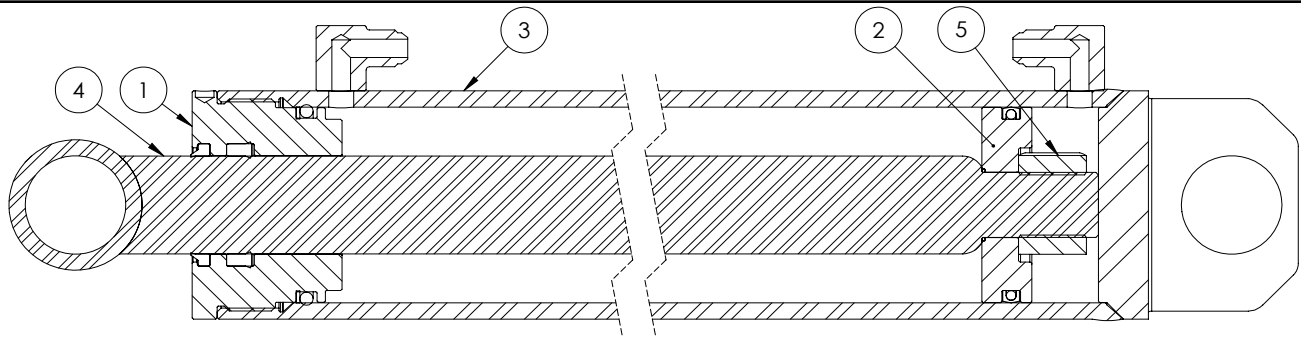

**GX720 - 3012C206
GX920 - 3013C306 MAIN BOOM CYLINDERS**

ITEM	GX720	GX920	Description	QTY.
1	G300-150SA		3" Bore x 1-1/2" Rod Gland	1
2	P100-300SA		3" Bore Piston	1
3	3012C2064	3013C3064	Barrel, 3" Clevis Butt	1
4	3012C2063	3013C3063	Rod, 1-1/2 x1	1
5	Z72292G8		Hex Lock Nut 1NF Grade 8	1
6	SLK-3015		Seal Kit, 3 x 1-1/2	1