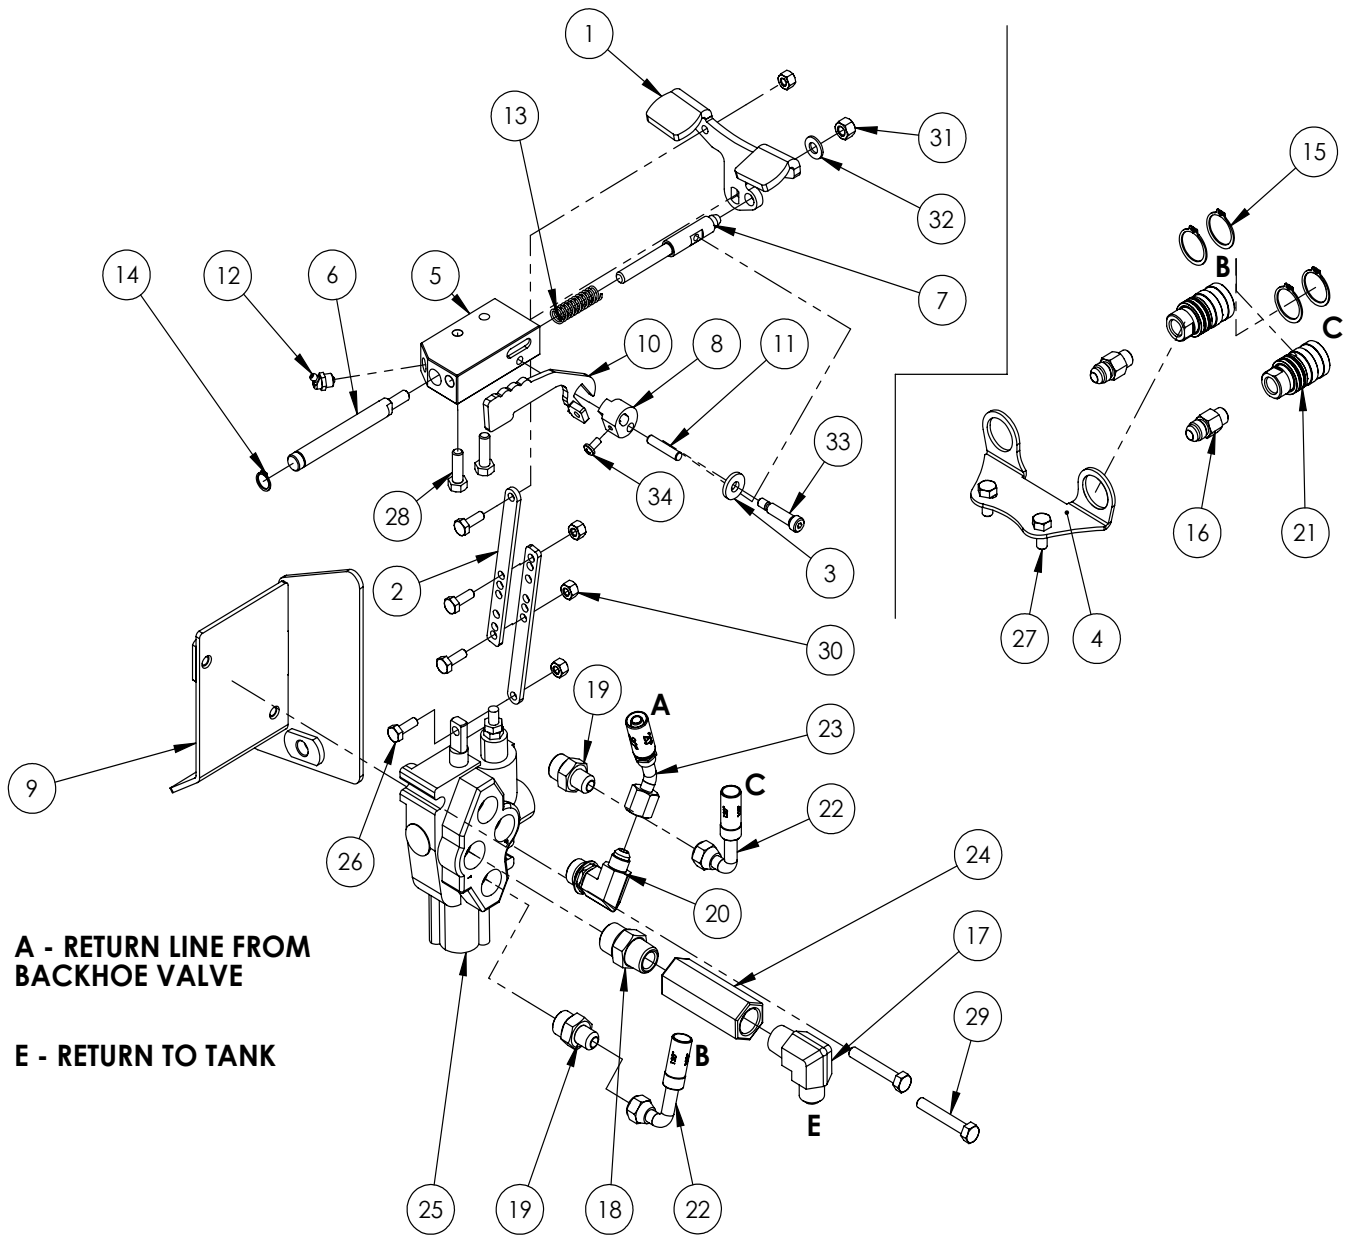

Hydraulic Thumb & Auxillary Valve (Optional)

A - RETURN LINE FROM BACKHOE VALVE
E - RETURN TO TANK

GX720/920 AUXILLIARY VALVE PARTS BREAKDOWN

ITEM	PART NO.	Description	QTY.	ITEM	PART NO.	Description	QTY.
1	3083L083	Pedal, Foot Rocker	1	18	Z51611	#10 ORB x 1/2NPT	1
2	3083L084	Link, Adjustable Valve	2	19	Z51644	#8ORB x #6JIC	2
3	3083L088	Washer, Capture	1	20	Z51655	#6JIC x #8ORB 90	1
4	3083L094	Bracket, Quick-connect Hose	1	21	Z51918	1/4FNPT x Safeway (Female)	2
5	3083M081	Block, Pedal Rocker	1	22	Z52113	1/4 Hose, #6FJIC x #6FJIC 90 x 120"	2
6	3083M082	Shaft, Rocker	1	23	Z52230	3/8 Hose, #8FJIC x #6FJIC 45 x 20	1
7	3083M083	Shaft, Lock	1	24	Z56102	Check Valve 1/2FNPT 0PSI	1
8	3083M084	Cam, Side Rotating	1	25	Z56205	Single Function Valve	1
9	3083W081	Bracket, Valve	1	26	Z71107	Hex Bolt 1/4NC x 3/4	4
10	3083W082	Weldment, Safety Bar	1	27	Z71207	Hex Bolt 5/16NC x 3/4	2
11	Z13172	Dowel Pin, 1/4 x 1-1/4	1	28	Z71210	Hex Bolt 5/16NC x 1	2
12	Z29204	Grease Fitting, 1/8NPT x 45	1	29	Z71220	Hex Bolt 5/16NC x 2	2
13	Z32304	Spring, 1/2 x 1-3/4 Medium	1	30	Z72111	Hex Lock Nut 1/4NC	4
14	Z46201	Retaining Ring, 1/2	1	31	Z72221	Hex Lock Nut, 5/16NC	1
15	Z46204	External Retaining Ring, 1"	4	32	Z73120	Washer, 5/16	1
16	Z51444	#6JIC x 1/4NPT	2	33	Z75521	Shoulder Bolt 5/16 x 1	1
17	Z51451	#8JIC x 1/2NPT 90 Elbow	1	34	Z78302	Machine Screw #10NF x 3/8	1