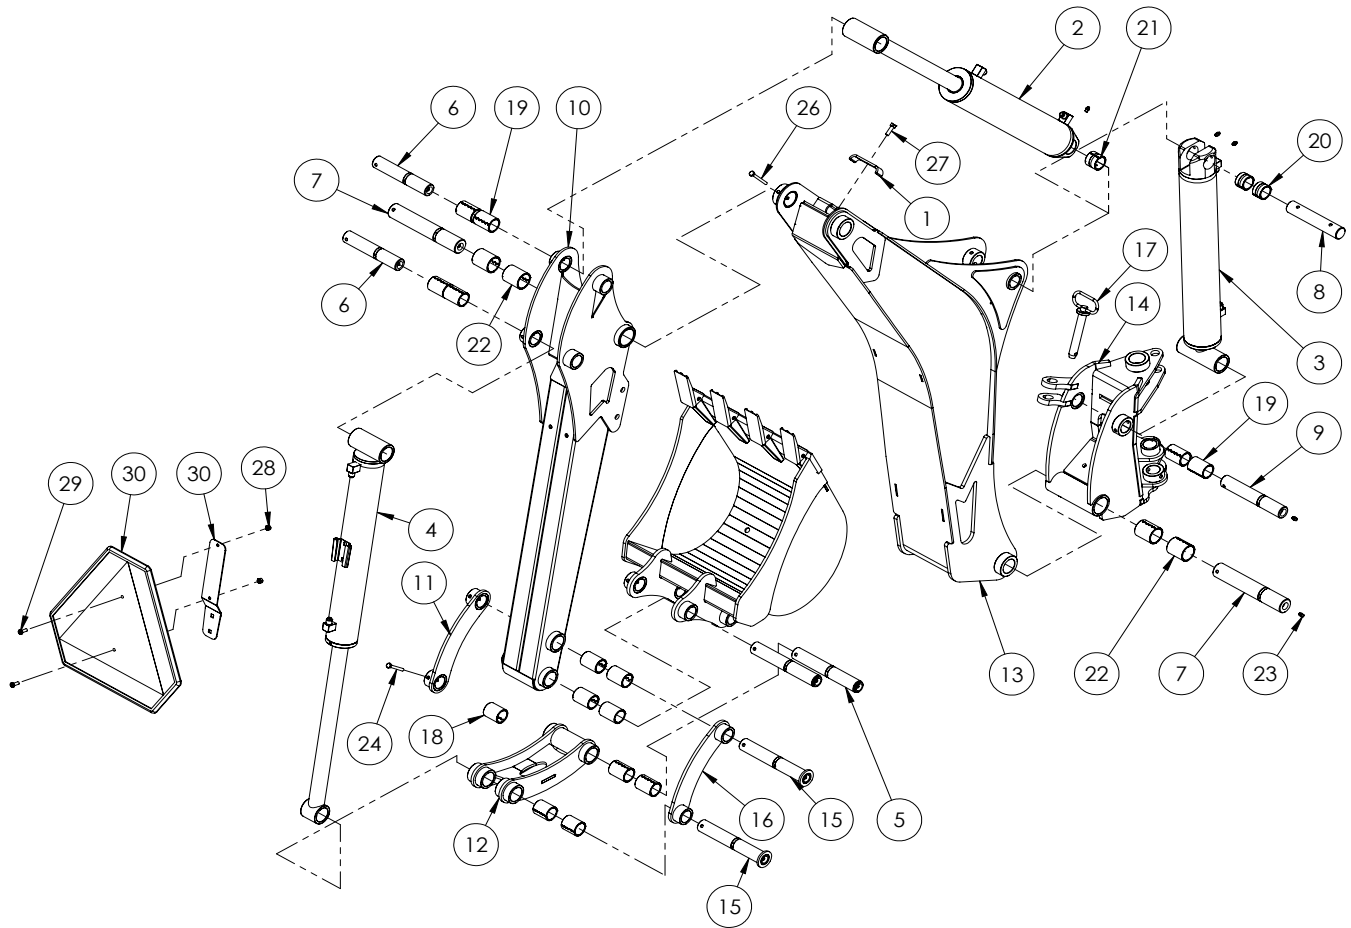

Example: 2E9US1112BSXXXXXX

Serial Number

Table of Contents

Main Frame	4
Boom	5
Bucket & Seat Assembly	7
Hydraulic Schematic & Assembly	9
Cylinders	10
Valve & Parts	12
Hydraulic Thumb & Auxillary Valve (Optional)	14
Pump Kit (Optional)	16
Decals	18

GX720 / GX920 MAIN BASE PARTS BREAKDOWN

ITEM	PART NO.	Description	QTY.
1	3011A102	Seat Assembly	1
2	3012C203	Cylinder, 2-1/2 x 7-3/4 Stroke	2
3	3012C204	Cylinder, 2-1/2 x 9-1/2 Stroke	2
4	3012L234	Hose Clamp	1
5	3012L238	Shield, Control Valve	1
6	3012L278	Step, Stabilizer	2
7	3012M206	Pin, Linkage 1"	4
8	3012M214	Pin, Linkage 1"	2
9	3012M220	Pin, Linkage 1-1/4	2
10	3012M233	Pin, Swing Cylinder	2
11	3012S201	Clamp, 8-Hose	1
12	3012S204	U-Bolt, Stab Step	4
13	3012W205	Swing Tower Assembly	1
14	3012W207	Foot Pad, Stabilizer	2
15	3012W208	Stabilizer, LH	1
16	3012W210	Base, Main Frame	1
17	3012W214	Bar, Swing Cylinder Retaining	1
18	3012W218	Flange Pin, Foot Pad	2
19	Z11242	Hitch Pin 3/4 x 4-1/4	2
20	Z27221	Connex Bushing 1 x 1-1/2	4
21	Z27232	Connex Bushing 1-1/4 x 2	2
22	Z27241	Connex Bushing 1-1/2 x 1-3/4	2
23	Z29202	Grease Zerk 1/4NF	12
24	Z29203	Grease Zerk 90, 1/4NF	2
25	Z56202	Monoblock 6-Section Valve	1

ITEM	PART NO.	Description	QTY.
26	Z56910	Backhoe lever, bent 12"	2
27	Z71107	Hex Bolt 1/4NC x 3/4	8
28	Z71120	Hex Bolt 1/4NC x 2	6
29	Z71125	Hex Bolt 1/4NC x 2-1/2	3
30	Z71127	Hex Bolt, 1/4NC x 2-3/4	2
31	Z71210	Hex Bolt 5/16NC x 1	4
32	Z71220	Hex Bolt 5/16NC x 2	5
33	Z71520	Hex Bolt 1/2NC x 2	4
34	Z72111	Hex Lock Nut 1/4NC	11
35	Z72221	Hex Lock Nut, 5/16NC	4
36	Z72231	Hex Lock Nut 3/8NC	8
37	Z72251	Hex Lock Nut 1/2NC	4
38	Z79302	Rivet, 1/8 x 1/2	4
39	Z94035	Plate, Control	1
40	3012W209	Stabilizer, RH	1
41	3012L279	Plate, Stabilizer Lock	2
42	Z32302	Med Spring .845 x 1-1/4	2
43	Z73151	Flat Washer, 1/2	6
44	Z72251	Hex Lock Nut 1/2NC	2
45	Z71525	Hex Bolt 1/2NC x 2-1/2	2