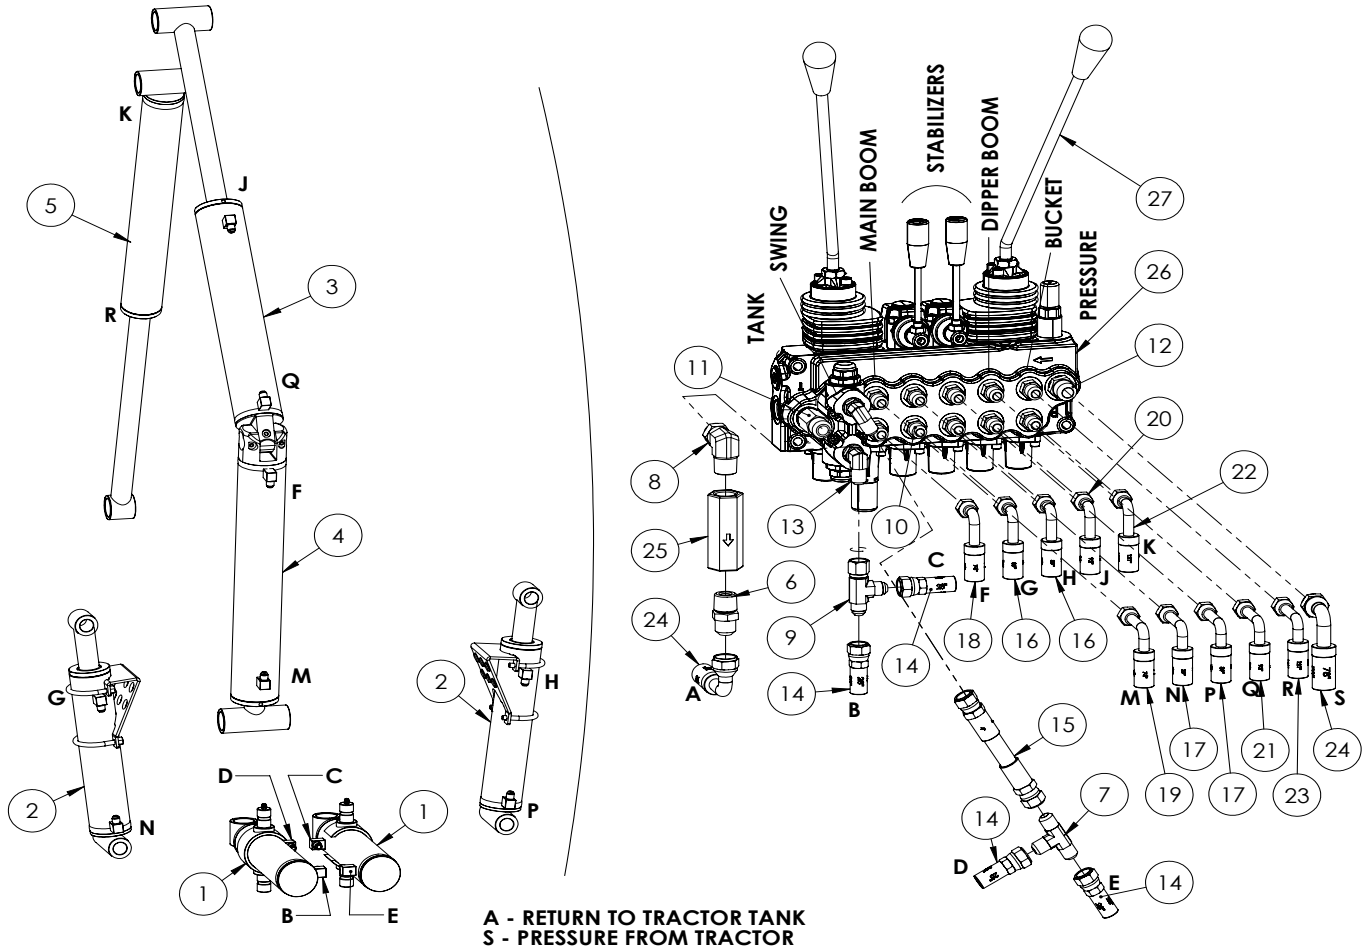

GX720 / GX920 HYDRAULIC SCHEMATIC AND PARTS

ITEM	GX720	GX920	Description	QTY.
1	3012C203		Cylinder, 2-1/2 x 7-3/4 Stroke	2
2		3012C204	Cylinder, 2-1/2 x 9-1/2 Stroke	2
3	3012C205	3013C305	Cylinder, 3 x 14-3/4 Stroke	1
4	3012C206	3013C306	Cylinder, 3 x 16-3/4 Stroke	1
5		3012C207	Cylinder, 2-1/2x14-3/4 Stroke	1
6		Z51442	#8 JIC x 1/2NPT	1
7		Z51483	#6JIC x #6JIC x #6JIC Tee	1
8		Z51521	1/2NPT x #8JIC Fem Swivel	1
9		Z51592	Tee MJIC x FJIC x MJIC 060606	1
10		Z51641	#6ORB x #6JIC	10
11		Z51642	#8ORB x #8JIC Long Custom	1
12		Z51643	#8ORB x #8JIC	1
13		Z51651	#6JIC x #6ORB 90 Elbow	2
14		Z52102	1/4 Hose, #6FJIC x #6FJIC x 28"	4
15		Z52217	3/8 Hose, #6FJIC x #6FJIC x 4	1
16		Z52218	3/8 Hose, #6FJIC x #6FJIC 90 x 39"	2
17		Z52219	3/8 Hose, #6FJIC x #6FJIC 90lg x 39"	2
18		Z52220	3/8 Hose, #6FJIC x #6FJIC 90 x 74"	1
19		Z52221	3/8 Hose, #6FJIC x #6FJIC 90lg x 74"	1
20	Z52222	Z52226	3/8 Hose, #6FJIC x #6FJIC 90 x 92"	1
21	Z52223	Z52227	3/8 Hose, #6FJIC x #6FJIC 90lg x 92"	1
22	Z52224	Z52228	3/8 Hose, #6FJIC x #6FJIC 90 x 121"	1
23	Z52225	Z52229	3/8 Hose, #6FJIC x #6FJIC 90lg x 121"	1
24		Z52306	1/2 Hose, #8FJIC 90 x 1/2NPT x 78"	2
25		Z56102	Check Valve 1/2FNPT 0PSI	1
26		Z56202	Monoblock 6-Section Valve	1
27		Z56910	Backhoe lever, bent 12"	2