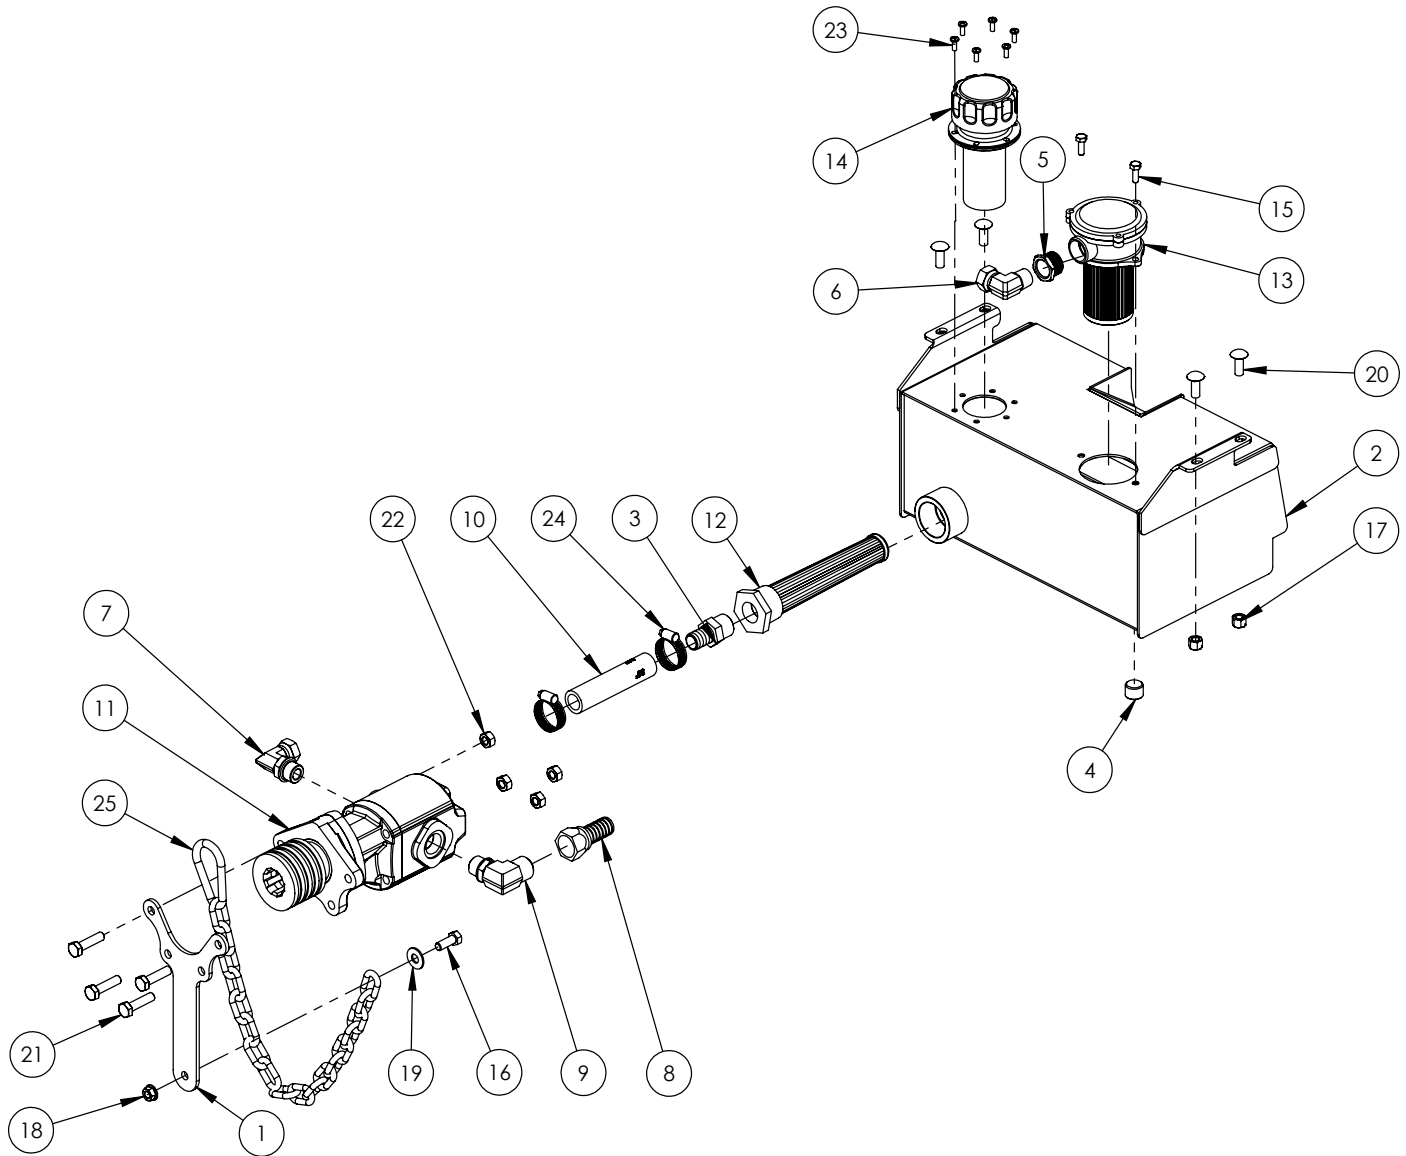

PTO72 PUMP KIT PARTS BREAKDOWN

ITEM	PART NO.	DESCRIPTION	QTY
1	3081L107	Lever, Stop	1
2	3081W151	Tank, 3-1/4 Gallon	1
3	Z51181	3/4NPT x 3/4 Hose Barb	1
4	Z51192	Socket Plug 1/2NPT	1
5	Z51221	Reducer FP x MP 1208	1
6	Z51331	Elbow 90 MP x FPX 0808	1
7	Z51384	#10ORB x 1/2FNPT 90 Elbow	1
8	Z51591	#12JIC x 3/4 Hose Barb	1
9	Z51654	#12JIC x #10ORB 90 Elbow	1
10	Z52403	3/4 Plain Hose x 36"	1
11	Z53102	Pump, 2.38 CIR	1
12	Z55101	Tank Strainer, Suction	1
13	Z55201	Tank Mounted Return Filter	1
14	Z55401	Breather Filler Cap	1
15	Z71107	Hex Bolt 1/4NC x 3/4	2
16	Z71310	Hex Bolt 3/8NC x 1	1
17	Z72231	Hex Lock Nut 3/8NC	4
18	Z72531	Flange Nut 3/8NC	1
19	Z73230	Wide Flat Washer 3/8	1
20	Z76231	Carriage Bolt 3/8NC x 1	4
21	Z77161	Hex Bolt, M10 x 40mm	4
22	Z77260	Hex Nut, M10	4
23	Z78303	Machine Screw #10NF x 1/2	6
24	Z79401	Hose Clamp, #16	2
25	Z92303	Safety Chain 1/4 x 2'	1