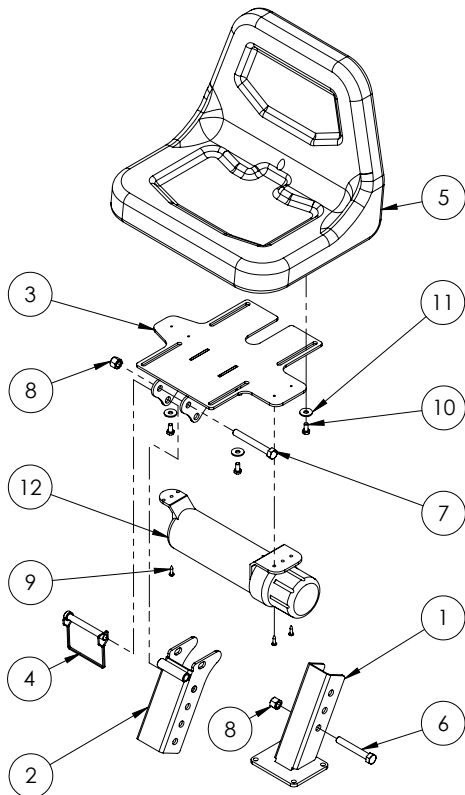

GX720 / GX920 SEAT ASSEMBLY

ITEM	PART NO.	Description	QTY.
1	3011W111	Base, Seat	1
2	3011W112	Mount, Seat	1
3	3011W113	Plate, Seat	1
4	Z12441	Snapper Pin 1/2 x 4-1/2	1
5	Z19201	High-Back Seat	1
6	Z71535	Hex Bolt 1/2NC x 3-1/2	1
7	Z71540	Hex Bolt 1/2NC x 4	1
8	Z72251	Hex Lock Nut 1/2NC	2
9	Z76712	Self-tapping Screw #10	3
10	Z77152	Hex Bolt, M8 x 16mm	4
11	Z77352	Washer, M8	4
12	Z96502	Manual Tube 3-1/2	1