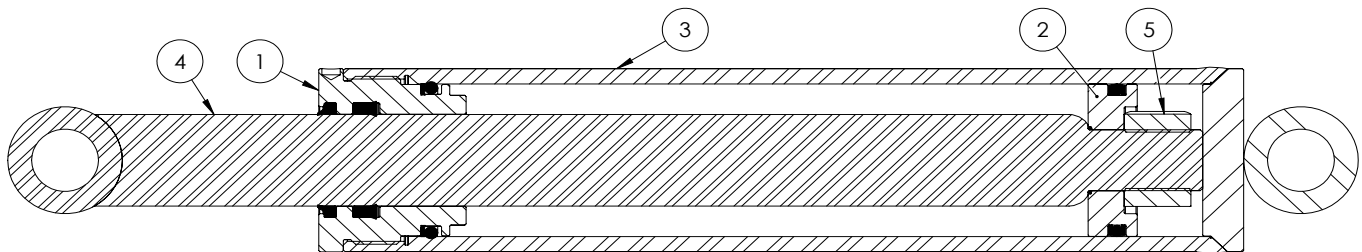

3012C204 GX720 - GX920 STABILIZER CYLINDER

ITEM	PART NO.	Description	QTY.
1	G250-150SA	2-1/2" Bore x 1-1/2" Rod Gland	1
2	P100-250SA	2-1/2" Bore Piston	1
3	3012C2044	Barrel, 2-1/2" Bore	1
4	3012C2043	Rod, 1-1/2 x1	1
5	Z72292G8	Hex Lock Nut 1NF Grade 8	1
6	SLK-2515	Seal Kit, 2-1/2 x 1-1/2	1