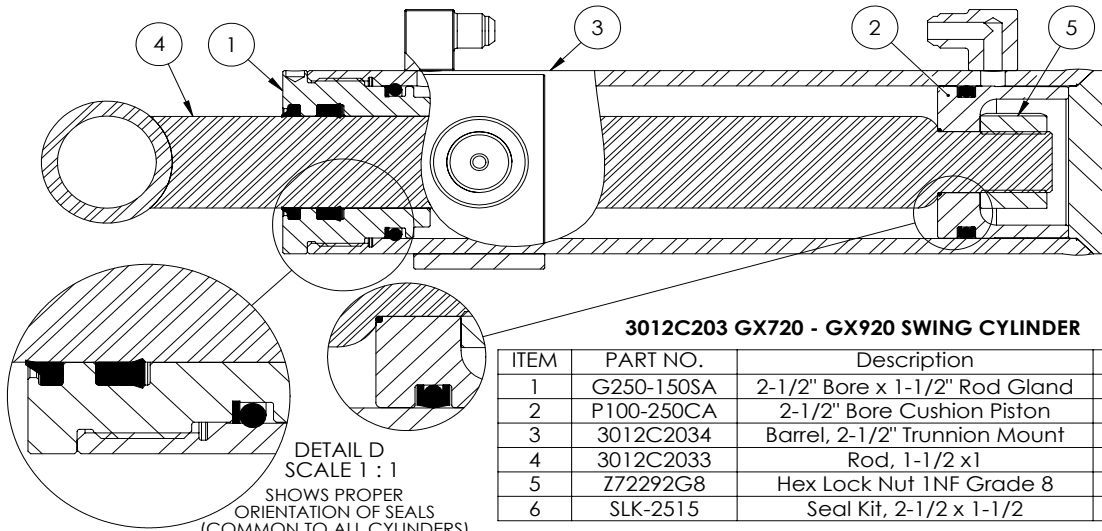

GX720 / GX920 SEAT ASSEMBLY

ITEM	PART NO.	Description	QTY.
1	3011W111	Base, Seat	1
2	3011W112	Mount, Seat	1
3	3011W113	Plate, Seat	1
4	Z12441	Snapper Pin 1/2 x 4-1/2	1
5	Z19201	High-Back Seat	1
6	Z71535	Hex Bolt 1/2NC x 3-1/2	1
7	Z71540	Hex Bolt 1/2NC x 4	1
8	Z72251	Hex Lock Nut 1/2NC	2
9	Z76712	Self-tapping Screw #10	3
10	Z77152	Hex Bolt, M8 x 16mm	4
11	Z77352	Washer, M8	4
12	Z96502	Manual Tube 3-1/2	1

This Page is Intentionally Blank

GX720 / GX920 HYDRAULIC SCHEMATIC AND PARTS

ITEM	GX720	GX920	Description	QTY.
1	3012C203		Cylinder, 2-1/2 x 7-3/4 Stroke	2
2		3012C204	Cylinder, 2-1/2 x 9-1/2 Stroke	2
3	3012C205	3013C305	Cylinder, 3 x 14-3/4 Stroke	1
4	3012C206	3013C306	Cylinder, 3 x 16-3/4 Stroke	1
5		3012C207	Cylinder, 2-1/2x14-3/4 Stroke	1
6		Z51442	#8 JIC x 1/2NPT	1
7		Z51483	#6JIC x #6JIC x #6JIC Tee	1
8		Z51521	1/2NPT x #8JIC Fem Swivel	1
9		Z51592	Tee MJIC x FJIC x MJIC 060606	1
10		Z51641	#6ORB x #6JIC	10
11		Z51642	#8ORB x #8JIC Long Custom	1
12		Z51643	#8ORB x #8JIC	1
13		Z51651	#6JIC x #6ORB 90 Elbow	2
14		Z52102	1/4 Hose, #6FJIC x #6FJIC x 28"	4
15		Z52217	3/8 Hose, #6FJIC x #6FJIC x 4	1
16		Z52218	3/8 Hose, #6FJIC x #6FJIC 90 x 39"	2
17		Z52219	3/8 Hose, #6FJIC x #6FJIC 90lg x 39"	2
18		Z52220	3/8 Hose, #6FJIC x #6FJIC 90 x 74"	1
19		Z52221	3/8 Hose, #6FJIC x #6FJIC 90lg x 74"	1
20	Z52222	Z52226	3/8 Hose, #6FJIC x #6FJIC 90 x 92"	1
21	Z52223	Z52227	3/8 Hose, #6FJIC x #6FJIC 90lg x 92"	1
22	Z52224	Z52228	3/8 Hose, #6FJIC x #6FJIC 90 x 121"	1
23	Z52225	Z52229	3/8 Hose, #6FJIC x #6FJIC 90lg x 121"	1
24		Z52306	1/2 Hose, #8FJIC 90 x 1/2NPT x 78"	2
25		Z56102	Check Valve 1/2FNPT 0PSI	1
26		Z56202	Monoblock 6-Section Valve	1
27		Z56910	Backhoe lever, bent 12"	2