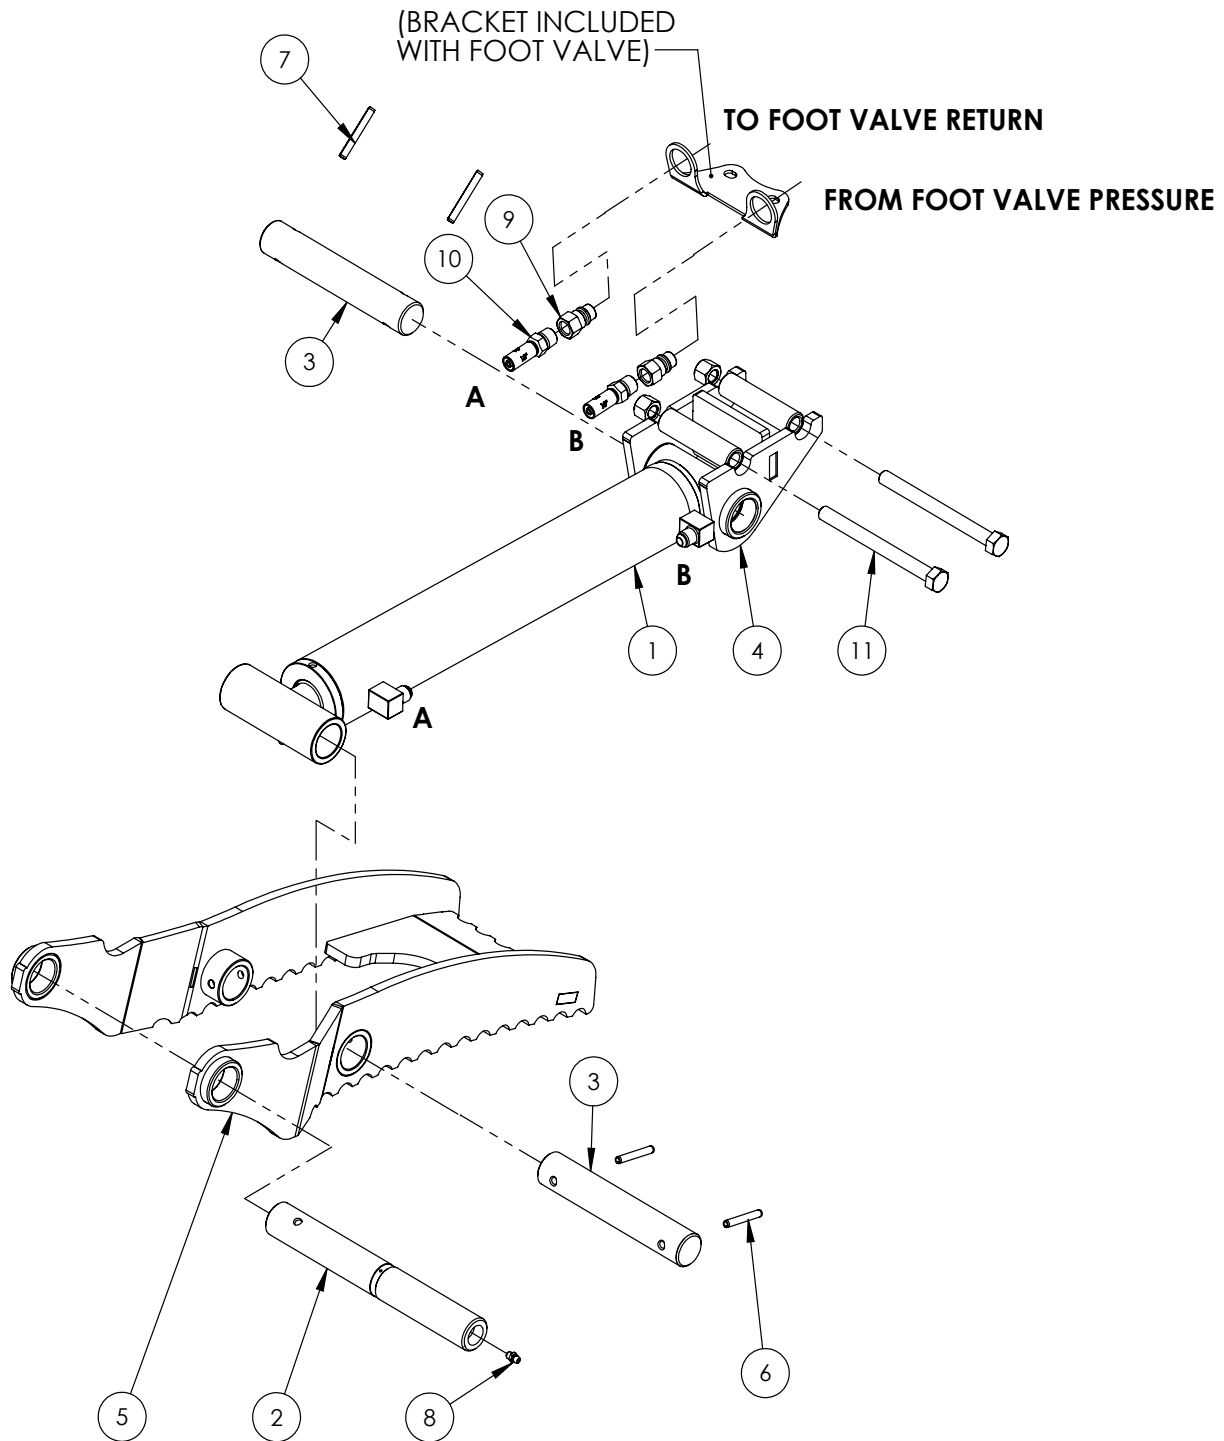

16

Hydraulic Thumb & Auxillary Valve (Optional)

A - RETURN LINE FROM BACKHOE VALVE
E - RETURN TO TANK

GX720/920 AUXILLIARY VALVE PARTS BREAKDOWN

ITEM	PART NO.	Description	QTY.	ITEM	PART NO.	Description	QTY.
1	3083L083	Pedal, Foot Rocker	1	18	Z51611	#10 ORB x 1/2NPT	1
2	3083L084	Link, Adjustable Valve	2	19	Z51644	#8ORB x #6JIC	2
3	3083L088	Washer, Capture	1	20	Z51655	#6JIC x #8ORB 90	1
4	3083L094	Bracket, Quick-connect Hose	1	21	Z51918	1/4FNPT x Safeway (Female)	2
5	3083M081	Block, Pedal Rocker	1	22	Z52113	1/4 Hose, #6FJIC x #6FJIC 90 x 120"	2
6	3083M082	Shaft, Rocker	1	23	Z52230	3/8 Hose, #8FJIC x #6FJIC 45 x 20	1
7	3083M083	Shaft, Lock	1	24	Z56102	Check Valve 1/2FNPT 0PSI	1
8	3083M084	Cam, Side Rotating	1	25	Z56205	Single Function Valve	1
9	3083W081	Bracket, Valve	1	26	Z71107	Hex Bolt 1/4NC x 3/4	4
10	3083W082	Weldment, Safety Bar	1	27	Z71207	Hex Bolt 5/16NC x 3/4	2
11	Z13172	Dowel Pin, 1/4 x 1-1/4	1	28	Z71210	Hex Bolt 5/16NC x 1	2
12	Z29204	Grease Fitting, 1/8NPT x 45	1	29	Z71220	Hex Bolt 5/16NC x 2	2
13	Z32304	Spring, 1/2 x 1-3/4 Medium	1	30	Z72111	Hex Lock Nut 1/4NC	4
14	Z46201	Retaining Ring, 1/2	1	31	Z72221	Hex Lock Nut, 5/16NC	1
15	Z46204	External Retaining Ring, 1"	4	32	Z73120	Washer, 5/16	1
16	Z51444	#6JIC x 1/4NPT	2	33	Z75521	Shoulder Bolt 5/16 x 1	1
17	Z51451	#8JIC x 1/2NPT 90 Elbow	1	34	Z78302	Machine Screw #10NF x 3/8	1

BT5300 HYDRAULIC THUMB PARTS BREAKDOWN

ITEM	PART NO.	Description	QTY.
1	3083C092	Cylinder, 2-1/4x1-1/4x	1
2	3083M074	Pin, Extended Bucket - Thumb	1
3	3083M093	Pin, Cylinder Mount	2
4	3083W090	Weldment, Lug	1
5	3083W091	Weldment, Thumb	1
6	Z14172	Roll Pin, 1/4 x 1-3/4	2
7	Z14173	Roll Pin, 1/4 x 2	2
8	Z29202	Grease Zerk 1/4NF	3
9	Z51917	1/4FNPT x Safeway S41-2	2
10	Z52112	1/4 Hose, 3/8NPT x #6FJIC x 18	2
11	Z71555	Hex Bolt 1/2NC x 5-1/2	2