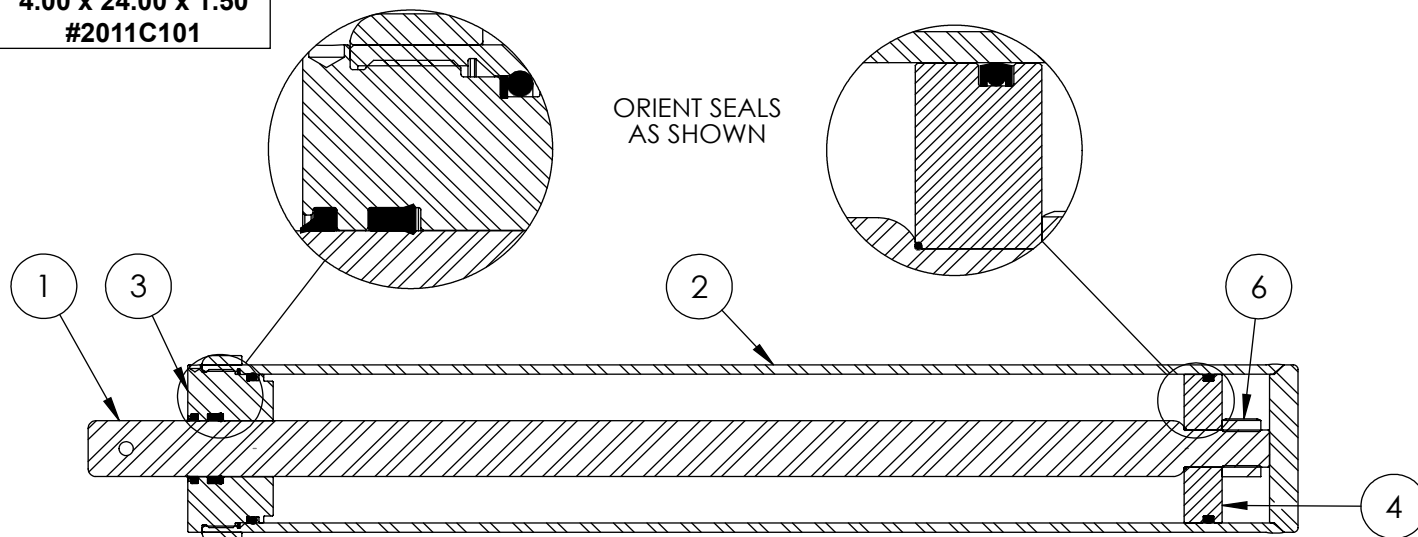

Cylinder Ass'y
4.00 x 24.00 x 1.50
#2011C101

4" x 24" STROKE CYLINDER PARTS

ITEM	PART NO.	Description	QTY.
1	2011C1012	Rod, 1-1/2 x 1	1
2	2011C1014	Barrel, 4"	1
3	G400-150SA	4" Bore x 1-1/2" Rod Gland	1
4	P100-400SA	4" Bore Piston	1
5	SLK-4015	Seal Kit, 4 x 1-1/2	1
6	Z72292G8	Hex Lock Nut 1NF Grade 8	1