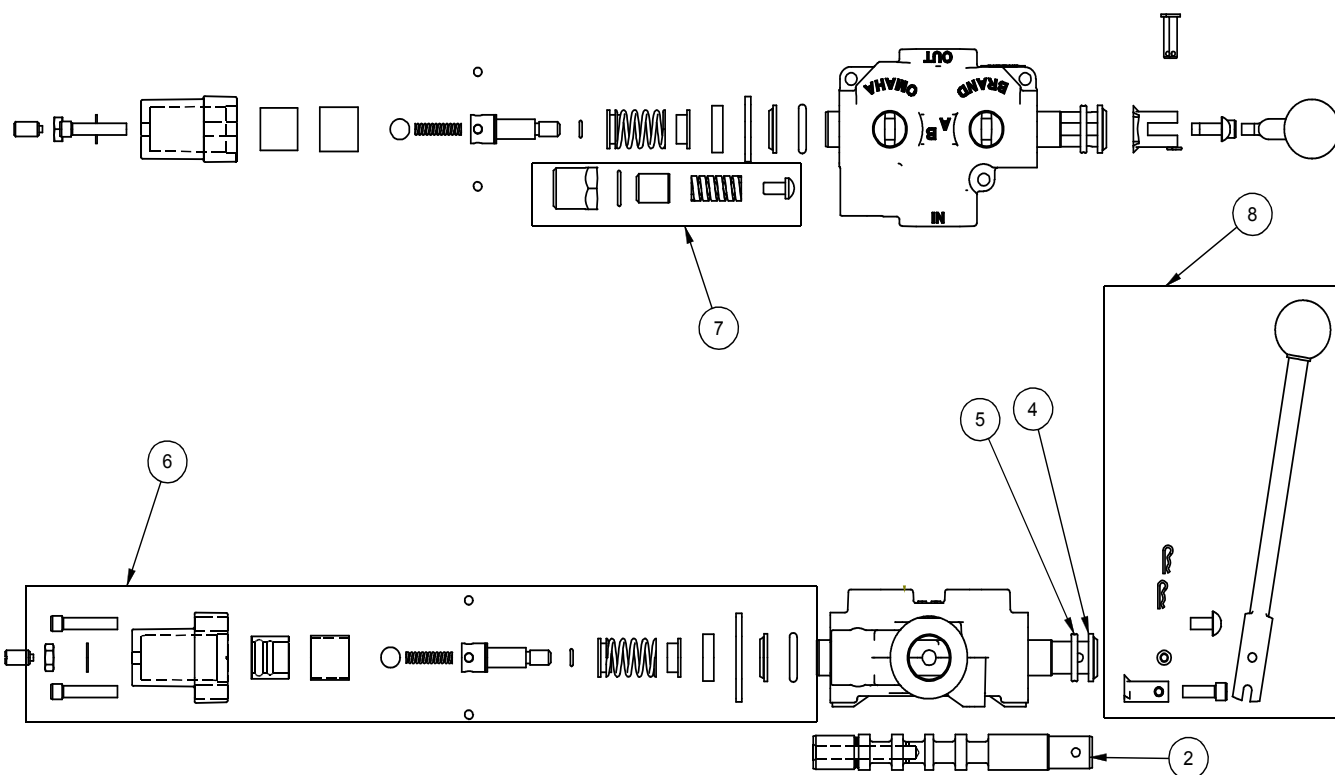

Horizontal / Vertical Cylinder Assembly

2064A501 PARTS BREAKDOWN

ITEM	PART NO.	DESCRIPTION	QTY
1	2011C101	Cylinder, 4 x 24 x 1-1/2	1
2	2064L509	Gibb	2
3	2064L511	Spacer, Gibb	2
4	2064L512	Thin Spacer, Gibb	2
5	2064L524	Latch	1
6	2064L563	Gland Clamp Plate	1
7	2064L564	Cylinder Saddle	1
8	2064W501	Weldment, Main Splitter Bed	1
9	2064W503	Weldment, Splitting Wedge	1
10	2064W512	Pivot Knuckle	1
11	Z31304	Spring 1/2 x 2-1/2 x .063	1
12	Z71312	Hex Bolt 3/8NC x 1-1/4	1
13	Z71325	Hex Bolt 3/8NC x 2-1/2	1
14	Z71345	Hex Bolt 3/8NC x 4-1/2	2
15	Z71515	Hex Bolt, 1/2NC x 1-1/2	2
16	Z71530	Hex Bolt, 1/2NC x 3"	2
17	Z72231	Hex Lock Nut 3/8NC	4
18	Z72251	Hex Lock Nut 1/2NC	10
19	Z76255	Carriage Bolt, 1/2NC x 2	6

**Valve Assembly:
Single Function, Detent
#Z56209**

ITEM NO.	QTY.	PART NO.	DESCRIPTION
1	1	AOCASTB	AO CASTING
2	1	LS304T4J	SPOOL
3	1	P1740	NAME TAG
4	1	SF305	WIPER
5	1	SF304	QUAD RING
6	1	SUB-LS	SUB-LS
	1	B5057	7/16 BALL
	4	DC7604	3/16 BALL
	1	SF306	RETAINER
	1	SF477L	SH LS ENDCAP
	1	XDC672	LS SLEEVE
	1	SF483	SPACER
	2	SF486	ALLEN SCREW
	2	SF489	CENTER STOP
	1	SF490	CENTERING SPRING
	1	SF492	HOUSING
	1	SF315	SPACER
	1	LS305	DETENT SPRING
	1	DC7583	O-RING 3-902
	1	SF496	O-RING, BLUE, METRIC
	1	LS306	LS WIPER
	1	SF502	5/16 LOCK WASHER
	1	SF503	PLUNGER, SPRING
	1	SF504	5/16 HEX JAM NUT
7	1	SUB-R	RELIEF
	1	P1603	CAP NUT
	1	SF322	O-RING 2-016
	1	SF364A	ADJ. SCREW
	1	B505	SPRING
	1	SF361A	POPPET
8	1	Z56915	HANDLE KIT
	1	SF377	RETAINER
	1	SF376	SEAL RETAINER
	1	SF367A	CLEVIS
	1	SF368	HANDLE
	2	SF369	PIN
	2	P1767	PIN CLIP
	1	HP5	MACH. SCREW
	1	SF311	KNOB
	1	SF308	CAP SCREW
	1	SF303T4J	SPOOL
9	1	P1654	WARNING TAG