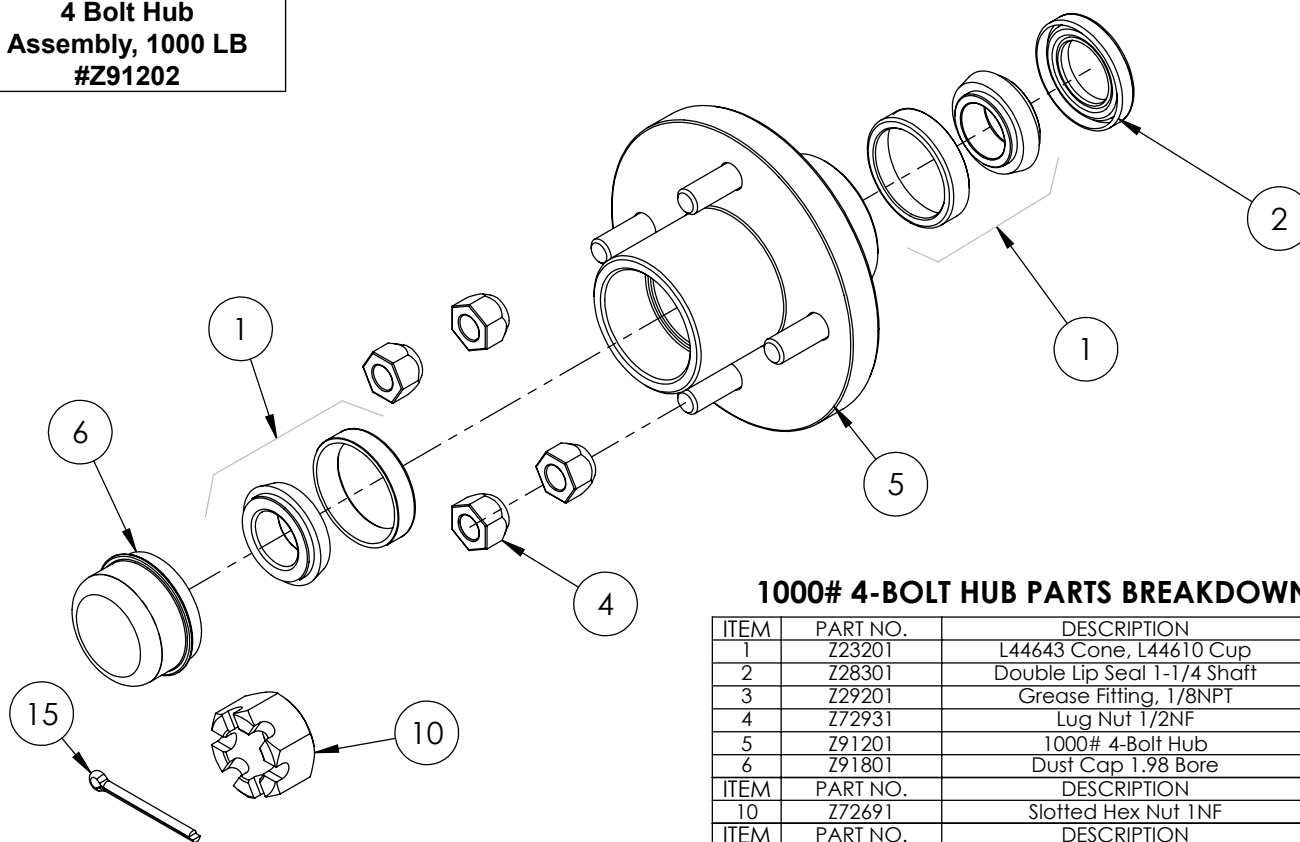

4 Bolt Hub
Assembly, 1000 LB
#Z91202

1000# 4-BOLT HUB PARTS BREAKDOWN

ITEM	PART NO.	DESCRIPTION	QTY
1	Z23201	L44643 Cone, L44610 Cup	2
2	Z28301	Double Lip Seal 1-1/4 Shaft	1
3	Z29201	Grease Fitting, 1/8NPT	1
4	Z72931	Lug Nut 1/2NF	4
5	Z91201	1000# 4-Bolt Hub	1
6	Z91801	Dust Cap 1.98 Bore	1
ITEM	PART NO.	DESCRIPTION	QTY
10	Z72691	Slotted Hex Nut 1NF	1
ITEM	PART NO.	DESCRIPTION	QTY
15	Z12322	Cotter Pin 3/16 X 2	1