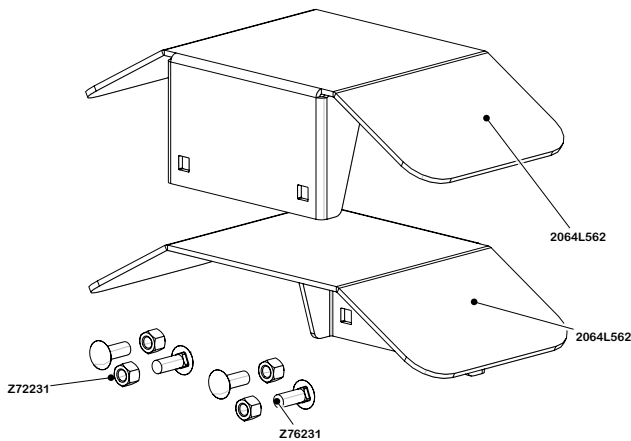

Description	Description	Description	Description
2064L562	Plain Fender	Z76231	Carriage Bolt, 3/8NC x 1
Z72231	Hex Lock Nut, 3/8NC		

#2064A515 Plain Fender Kit

Accessories

Aerosol Touch-up Paint	
Part No.	Color
Z9011	Kubota Orange
Z9012	John Deere Green
Z9013	Bristol Green
Z9014	Ford Tractor Blue
Z9015	Red
Z9017	Gloss Black
Z9018	Granite Grey
Z9019	Caterpillar Yellow
Z9020	New Holland Blue