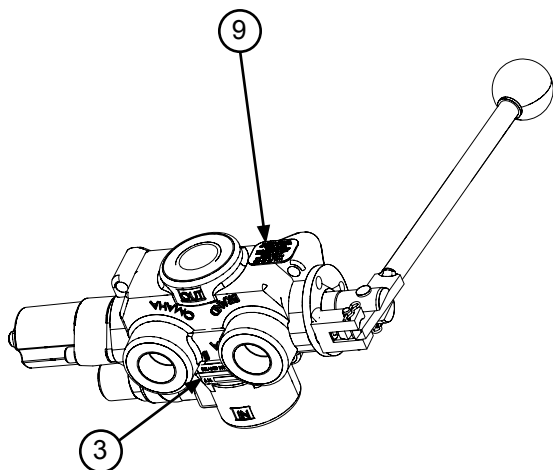

Horizontal / Vertical Cylinder Assembly

2064A501 PARTS BREAKDOWN

ITEM	PART NO.	DESCRIPTION	QTY
1	2011C101	Cylinder, 4 x 24 x 1-1/2	1
2	2064L509	Gibb	2
3	2064L511	Spacer, Gibb	2
4	2064L512	Thin Spacer, Gibb	2
5	2064L524	Latch	1
6	2064L563	Gland Clamp Plate	1
7	2064L564	Cylinder Saddle	1
8	2064W501	Weldment, Main Splitter Bed	1
9	2064W503	Weldment, Splitting Wedge	1
10	2064W512	Pivot Knuckle	1
11	Z31304	Spring 1/2 x 2-1/2 x .063	1
12	Z71312	Hex Bolt 3/8NC x 1-1/4	1
13	Z71325	Hex Bolt 3/8NC x 2-1/2	1
14	Z71345	Hex Bolt 3/8NC x 4-1/2	2
15	Z71515	Hex Bolt, 1/2NC x 1-1/2	2
16	Z71530	Hex Bolt, 1/2NC x 3"	2
17	Z72231	Hex Lock Nut 3/8NC	4
18	Z72251	Hex Lock Nut 1/2NC	10
19	Z76255	Carriage Bolt, 1/2NC x 2	6

**Valve Assembly:
Single Function, Detent
#Z56209**

ITEM NO.	QTY.	PART NO.	DESCRIPTION
1	1	AOCASTB	AO CASTING
2	1	LS304T4J	SPOOL
3	1	P1740	NAME TAG
4	1	SF305	WIPER
5	1	SF304	QUAD RING
6	1	SUB-LS	SUB-LS
	1	B5057	7/16 BALL
	4	DC7604	3/16 BALL
	1	SF306	RETAINER
	1	SF477L	SH LS ENDCAP
	1	XDC672	LS SLEEVE
	1	SF483	SPACER
	2	SF486	ALLEN SCREW
	2	SF489	CENTER STOP
	1	SF490	CENTERING SPRING
	1	SF492	HOUSING
	1	SF315	SPACER
	1	LS305	DETENT SPRING
	1	DC7583	O-RING 3-902
	1	SF496	O-RING, BLUE, METRIC
	1	LS306	LS WIPER
	1	SF502	5/16 LOCK WASHER
	1	SF503	PLUNGER, SPRING
	1	SF504	5/16 HEX JAM NUT
7	1	SUB-R	RELIEF
	1	P1603	CAP NUT
	1	SF322	O-RING 2-016
	1	SF364A	ADJ. SCREW
	1	B505	SPRING
	1	SF361A	POPPET
8	1	Z56915	HANDLE KIT
	1	SF377	RETAINER
	1	SF376	SEAL RETAINER
	1	SF367A	CLEVIS
	1	SF368	HANDLE
	2	SF369	PIN
	2	P1767	PIN CLIP
	1	HP5	MACH. SCREW
	1	SF311	KNOB
	1	SF308	CAP SCREW
	1	SF303T4J	SPOOL
9	1	P1654	WARNING TAG