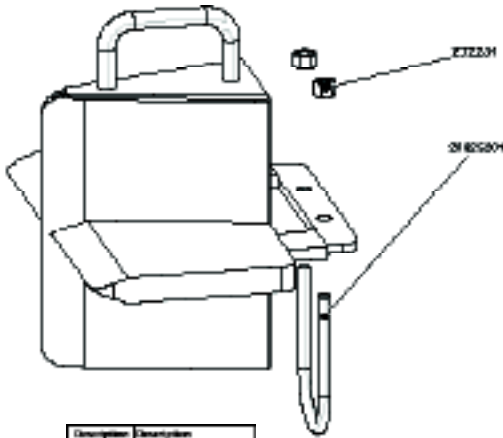

Accessories

Description	Description
Z72231	4/16" Hex Lock Nut
Z76231	3/8" Carriage Bolt

#4120 4-Way Wedge
#Z97801 Installation Instructions included