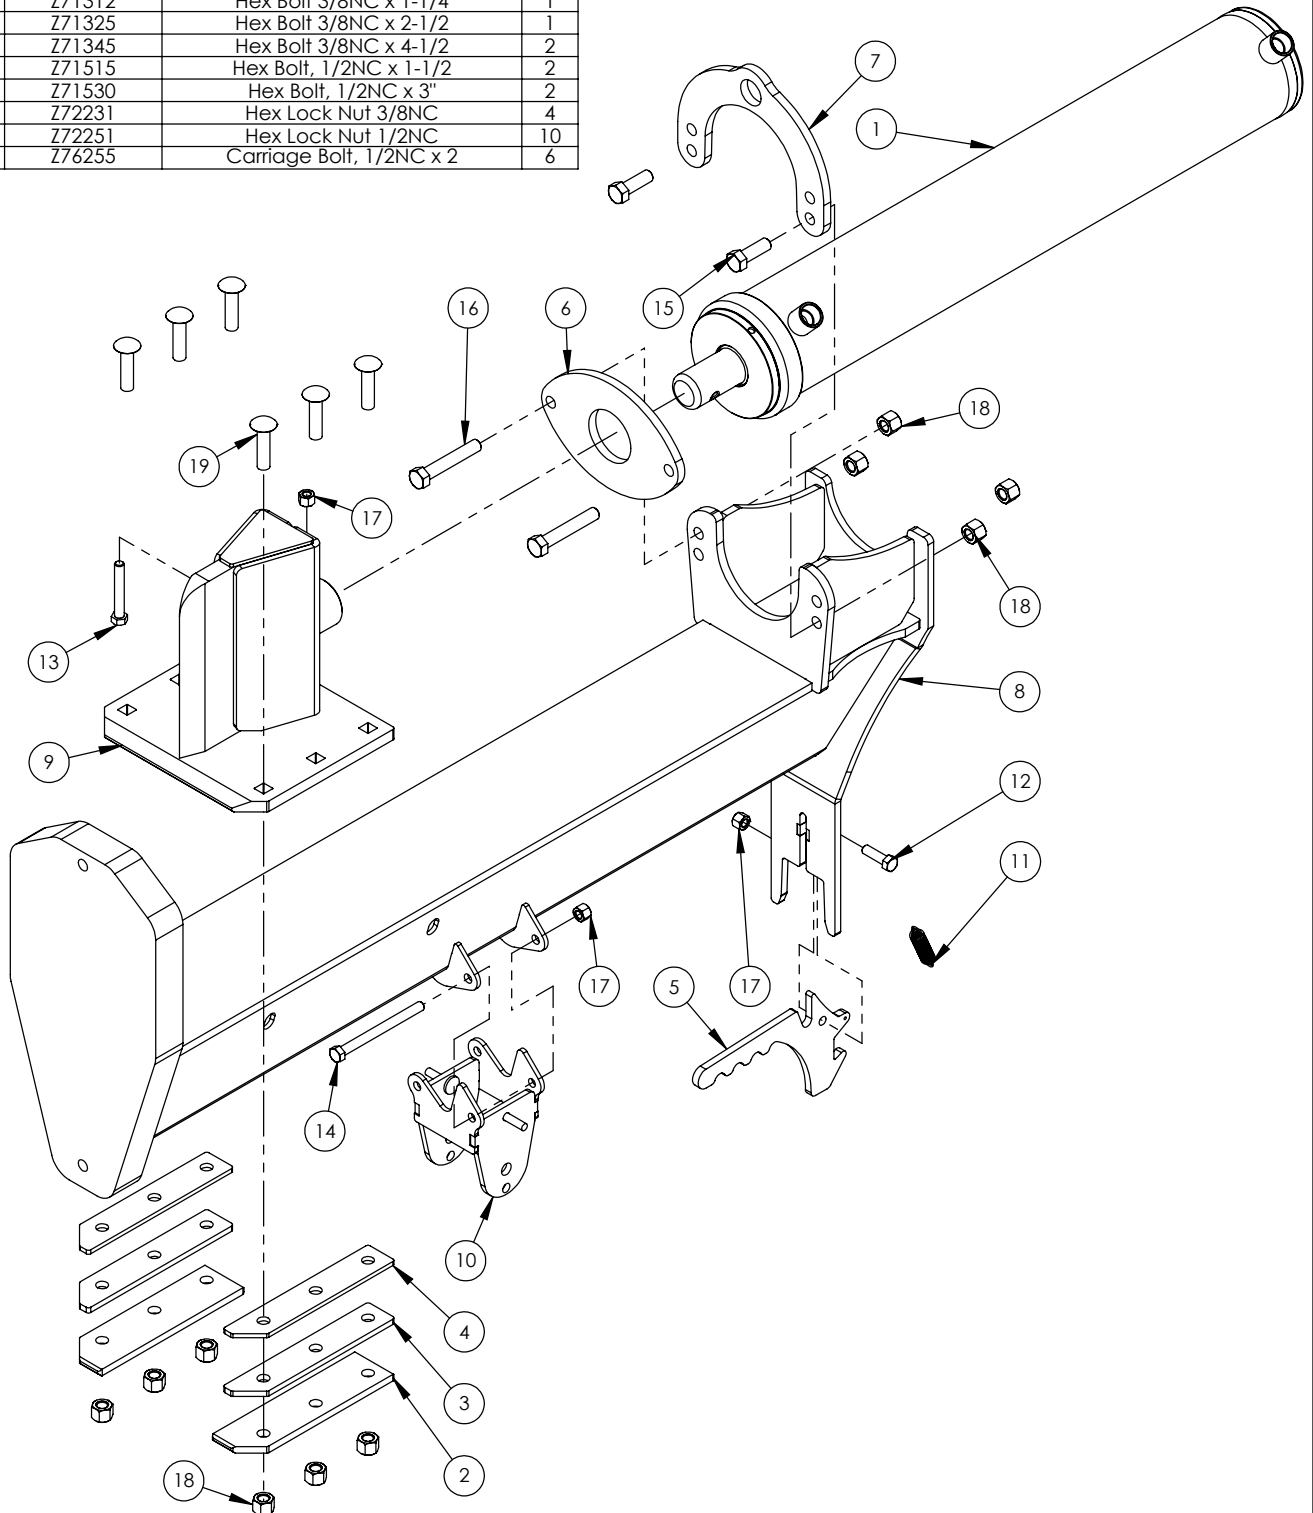

ITEM	PART NO	DESCRIPTION	QTY
18	Z55402	Vented Plug Dipstick x 5	1
19	Z56209	Valve, Single Function Detent	1
20	Z71215	Hex Bolt, 5/16NC x 1-1/2	4
21	Z71330	Hex Bolt, 3/8NC x 3"	3
22	Z71530	Hex Bolt 1/2NC x 3	2
23	Z71540	Hex Bolt 1/2NC x 4	1
24	Z72221	Hex Lock Nut 3/16NC	11
25	Z72231	Hex Lock Nut 3/8NC	7
26	Z72261	Hex Lock Nut 1/2NC	3
27	Z73131	Washer, 3/8	4
28	Z74222	Coverage Bolt 3/8NC x 1-1/4	4
29	Z79401	Hose Clamp, 2 1/2	2
30	Z91202	Assembly, 1000# 4-Bolt Hub	2
31	Z91301	480-8 LBS Spawflax	2
32	Z91614	2" Hitch Coupler	1
33	Z92303	Safety Chain 1/4 x 2	2
34	Z94503	Manual Tube 2-1/2 Short	1

**Engine and Pump Ass'y
#2064A505**

Please Refer to your engine owners manual for maintenance and replacement parts

2064A505 PARTS BREAKDOWN

ITEM	PART NO.	DESCRIPTION	QTY
1	Z46407	Shaft Coupler L075 x 7/16	1
2	Z46408	Coupler Spider L075	1
3	Z46433	Lovejoy Coupler, L075 x 7/8"	1
4	Z46521	Key, 3/16 x 3/16 x 7/8	1
5	Z46591	Woodruff Key, 3/32 x 1/2	1
6	Z47711	Subaru EA190V	1
7	Z53201	Pump, Two-Stage 11gpm	1
8	Z71255	Hex Bolt, 5/16NC x 5-1/2	2
9	Z74121	Set Screw 5/16NC	2

Horizontal / Vertical Cylinder Assembly

2064A501 PARTS BREAKDOWN

ITEM	PART NO.	DESCRIPTION	QTY
1	2011C101	Cylinder, 4 x 24 x 1-1/2	1
2	2064L509	Gibb	2
3	2064L511	Spacer, Gibb	2
4	2064L512	Thin Spacer, Gibb	2
5	2064L524	Latch	1
6	2064L563	Gland Clamp Plate	1
7	2064L564	Cylinder Saddle	1
8	2064W501	Weldment, Main Splitter Bed	1
9	2064W503	Weldment, Splitting Wedge	1
10	2064W512	Pivot Knuckle	1
11	Z31304	Spring 1/2 x 2-1/2 x .063	1
12	Z71312	Hex Bolt 3/8NC x 1-1/4	1
13	Z71325	Hex Bolt 3/8NC x 2-1/2	1
14	Z71345	Hex Bolt 3/8NC x 4-1/2	2
15	Z71515	Hex Bolt, 1/2NC x 1-1/2	2
16	Z71530	Hex Bolt, 1/2NC x 3"	2
17	Z72231	Hex Lock Nut 3/8NC	4
18	Z72251	Hex Lock Nut 1/2NC	10
19	Z76255	Carriage Bolt, 1/2NC x 2	6