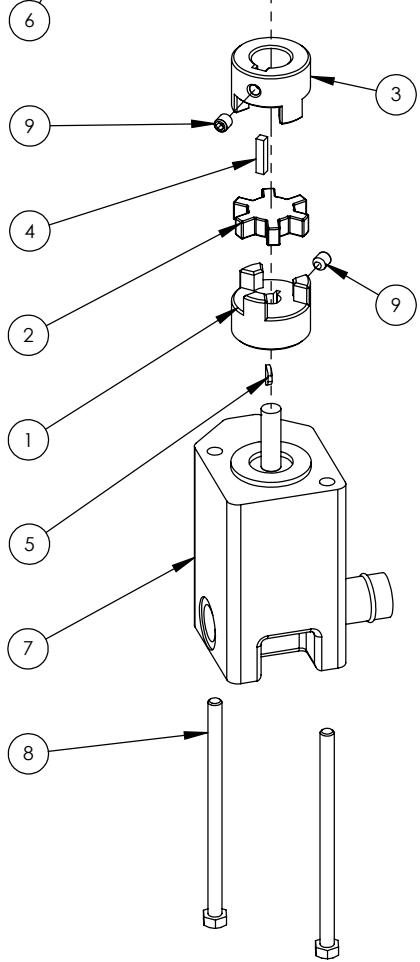

WE230 PARTS BREAKDOWN

ITEM	PART NO	DESCRIPTION	QTY
3	2064502	Leg	1
4	2064WS02	Tank Weldment	1
5	2064WS04	Tongue Weldment	1
6	2064WS13	Hitch Beam	1
7	8011L128	Single Hose Clamp	4
8	Z12422	Snapper Pin 3/8 x 2-1/2	1
9	Z31113	Straight, MPOB x MPOB x 3"	1
10	Z51221	Reducer FP x MP 120B	1
11	Z61381	Elbow 90 MP x FFX 880B	4
12	Z51383	Elbow 90 CMB x FFX 880B	1
13	Z52205	1/2 Hose, MPOB x MPOB x 31"	1
14	Z52209	1/2 Hose, MPOB x MPOB x 67"	2
15	Z52407	1" Junction Hose x 30"	1
16	Z55301	Oil Filter - 3/4 - Particulate	1
17	Z55302	Filter Cap, 3/4 x 3/4	1

ITEM	PART NO	DESCRIPTION	QTY
18	Z55402	Vented Plug Dipstick x 5	1
19	Z56209	Valve, Single Function Detent	1
20	Z71215	Hex Bolt, 5/16NC x 1-1/2	4
21	Z71330	Hex Bolt, 3/8NC x 3"	3
22	Z71530	Hex Bolt 1/2NC x 3	2
23	Z71540	Hex Bolt 1/2NC x 4	1
24	Z72221	Hex Lock Nut 3/16NC	11
25	Z72231	Hex Lock Nut 3/8NC	7
26	Z72261	Hex Lock Nut 1/2NC	3
27	Z73131	Washer, 3/8	4
28	Z74222	Coverage Bolt 3/8NC x 1-1/4	4
29	Z79401	Hose Clamp, 2 1/2	2
30	Z91202	Assembly, 1000# 4-Bolt Hub	2
31	Z91301	480-8 LBS Spawflax	2
32	Z91614	2" Hitch Coupler	1
33	Z92303	Safety Chain 1/4 x 2	2
34	Z94503	Manual Tube 2-1/2 Short	1

**Engine and Pump Ass'y
#2064A505**

Please Refer to your engine owners manual for maintenance and replacement parts

2064A505 PARTS BREAKDOWN

ITEM	PART NO.	DESCRIPTION	QTY
1	Z46407	Shaft Coupler L075 x 7/16	1
2	Z46408	Coupler Spider L075	1
3	Z46433	Lovejoy Coupler, L075 x 7/8"	1
4	Z46521	Key, 3/16 x 3/16 x 7/8	1
5	Z46591	Woodruff Key, 3/32 x 1/2	1
6	Z47711	Subaru EA190V	1
7	Z53201	Pump, Two-Stage 11gpm	1
8	Z71255	Hex Bolt, 5/16NC x 5-1/2	2
9	Z74121	Set Screw 5/16NC	2