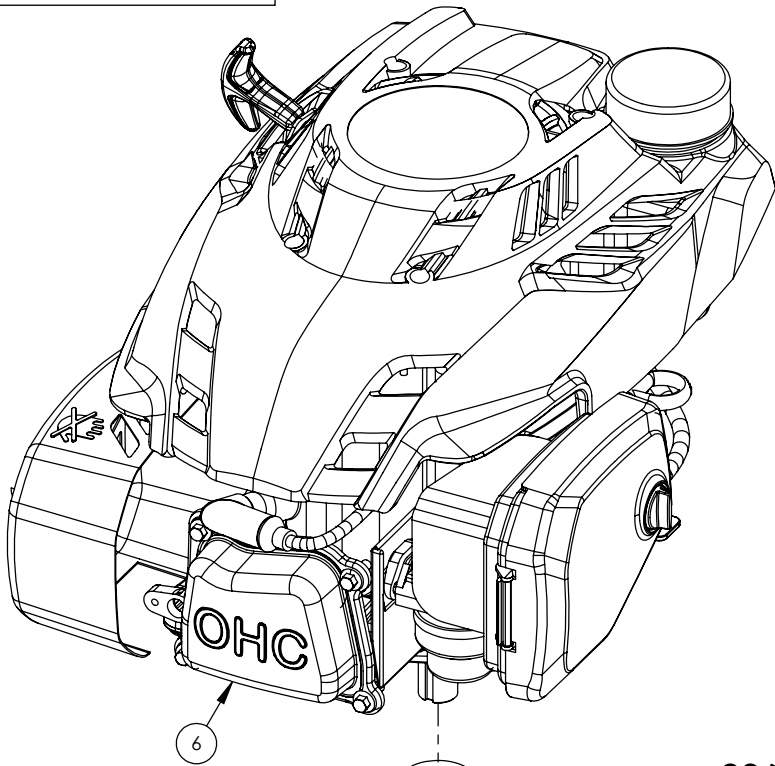

**Engine and Pump Ass'y
#2064A505**

Please Refer to your engine owners manual for maintenance and replacement parts

2064A505 PARTS BREAKDOWN

ITEM	PART NO.	DESCRIPTION	QTY
1	Z46407	Shaft Coupler L075 x 7/16	1
2	Z46408	Coupler Spider L075	1
3	Z46433	Lovejoy Coupler, L075 x 7/8"	1
4	Z46521	Key, 3/16 x 3/16 x 7/8	1
5	Z46591	Woodruff Key, 3/32 x 1/2	1
6	Z47711	Subaru EA190V	1
7	Z53201	Pump, Two-Stage 11gpm	1
8	Z71255	Hex Bolt, 5/16NC x 5-1/2	2
9	Z74121	Set Screw 5/16NC	2