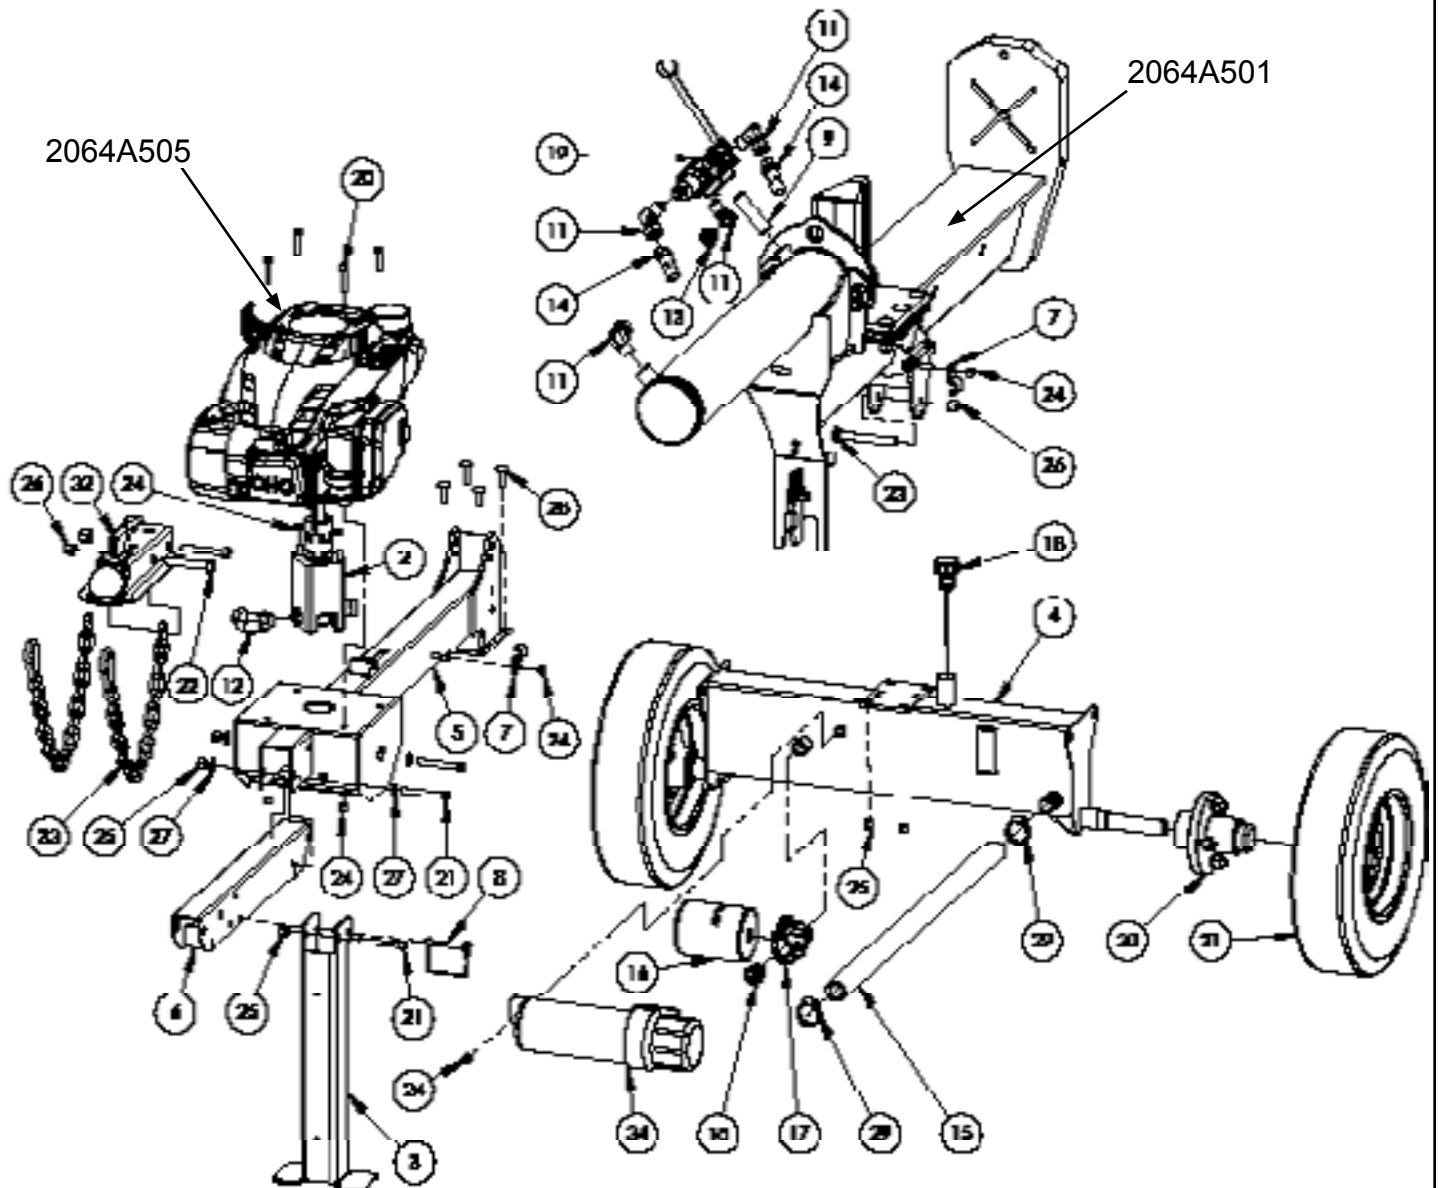

WE230 PARTS BREAKDOWN

ITEM	PART NO	DESCRIPTION	QTY
3	2064502	Leg	1
4	2064WS02	Tank Weldment	1
5	2064WS04	Tongue Weldment	1
6	2064WS13	Hitch Beam	1
7	8011L128	Single Hose Clamp	4
8	Z12422	Snapper Pin 3/8 x 2-1/2	1
9	Z31113	Straight, MPOB x MPOB x 3"	1
10	Z51221	Reducer FP x MP 120B	1
11	Z61381	Elbow 90 MP x FFX 880B	4
12	Z51383	Elbow 90 CMB x FFX 880B	1
13	Z52205	1/2 Hose, MPOB x MPOB x 31"	1
14	Z52209	1/2 Hose, MPOB x MPOB x 67"	2
15	Z52407	1" Junction Hose x 30"	1
16	Z55301	Oil Filter - 3/4 - Particulate	1
17	Z55302	Filter Cap, 3/4 x 3/4	1

**Engine and Pump Ass'y
#2064A505**

Please Refer to your engine owners manual for maintenance and replacement parts

2064A505 PARTS BREAKDOWN

ITEM	PART NO.	DESCRIPTION	QTY
1	Z46407	Shaft Coupler L075 x 7/16	1
2	Z46408	Coupler Spider L075	1
3	Z46433	Lovejoy Coupler, L075 x 7/8"	1
4	Z46521	Key, 3/16 x 3/16 x 7/8	1
5	Z46591	Woodruff Key, 3/32 x 1/2	1
6	Z47711	Subaru EA190V	1
7	Z53201	Pump, Two-Stage 11gpm	1
8	Z71255	Hex Bolt, 5/16NC x 5-1/2	2
9	Z74121	Set Screw 5/16NC	2