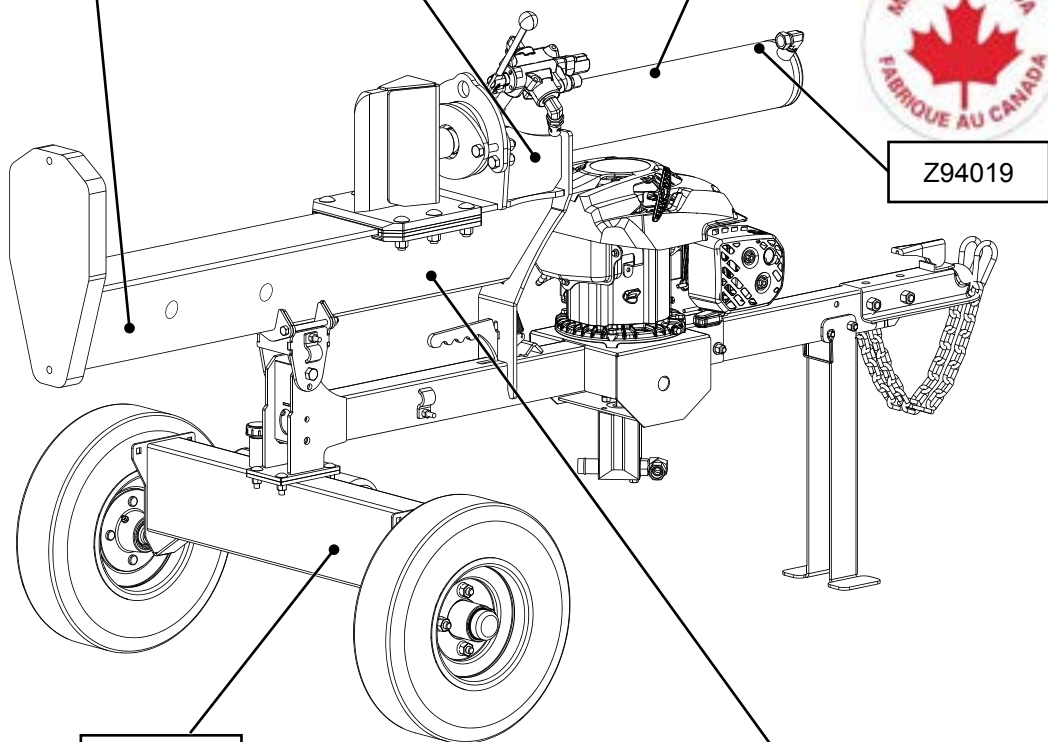

Z94019

Serial Plate Location