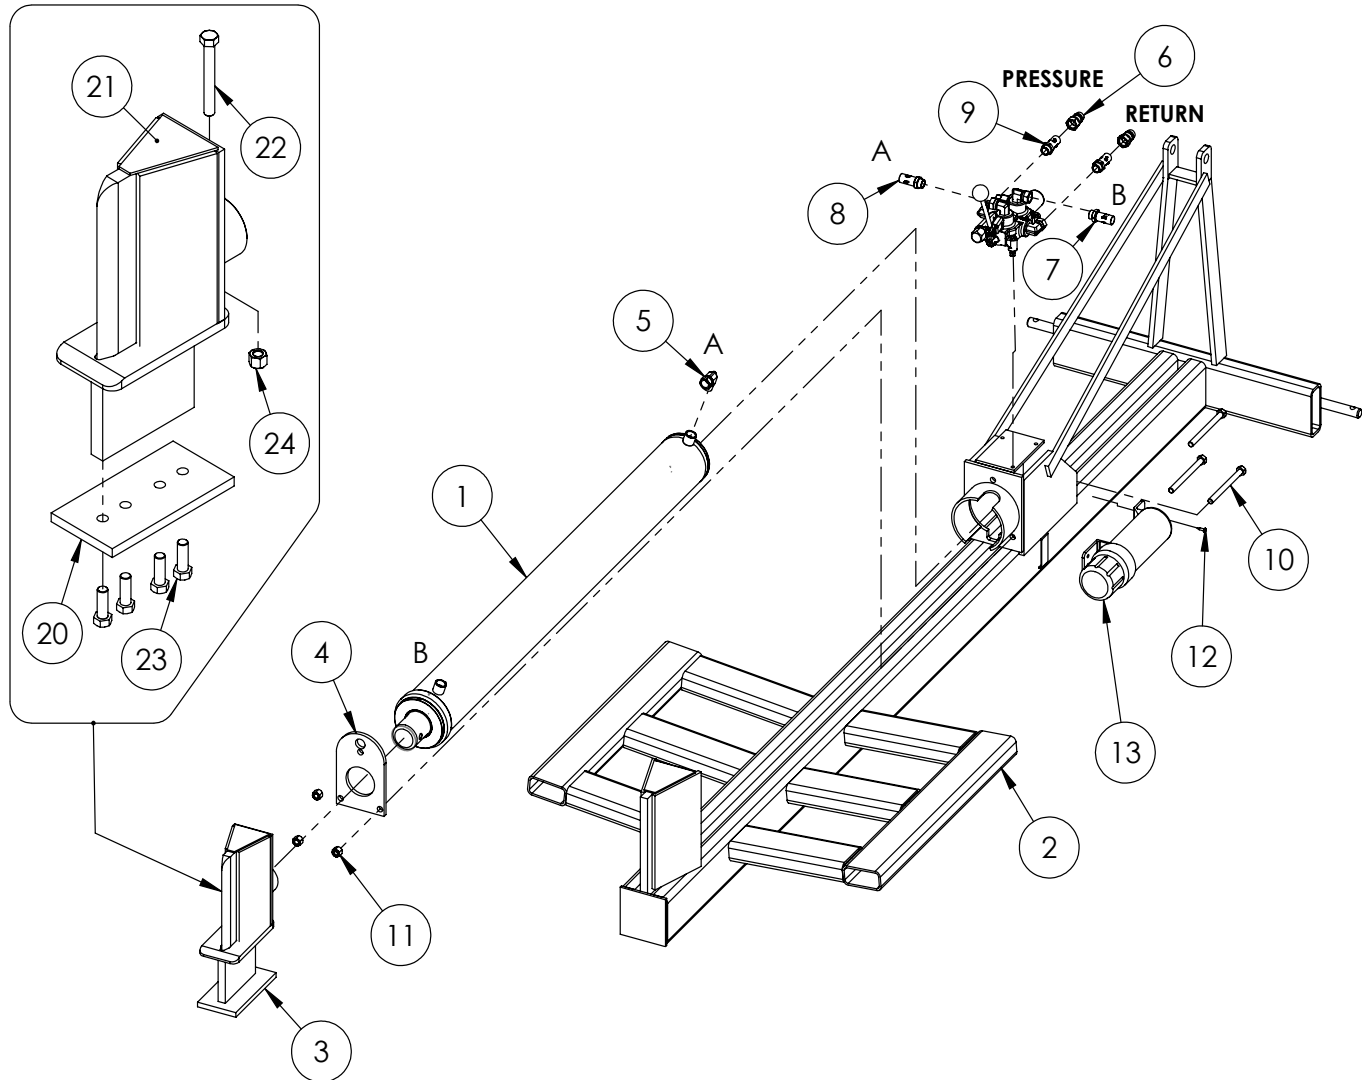

# Table of Contents

Cylinder	4
Main Parts	5
Valve Assembly	6
Valve and Fittings	8
4-Way Wedge (optional)	9
Decal Breakdown	10

### 4-1/2" x 36" STROKE CYLINDER PARTS

ITEM	PART NO.	DESCRIPTION	QTY
1	G450-250SA	4-1/2" Bore x 2-1/2" Rod Gland With Seals	1
2	P100-450SA	4-1/2" Bore Piston With Seals	1
3	2032C2011	Barrel, 4-1/2"	1
4	2032C2013	Rod, 2-1/2x 1	1
5	Z72292G8	Hex Lock Nut 1NF Grade 8	1
6	SLK-4525	Seal Kit, 4-1/2 x 2-1/2	1

### WX320 Main Parts Breakdown

ITEM	WX320	Description	QTY.
1	2032C201	Cylinder, 4-1/2 x 36" x 2-1/2	1
2	2012W202	Weldment, Main Frame	1
3	2032A202	Wedge, Large Sliding Assy	1
4	2032S213	Plate, Cylinder Retaining	1
5	Z51331	Elbow 90 MP x FPX 0808	1
6	Z51903	FP08 x Pioneer Coupler	2
7	Z52301	1/2 Hose MP08 x MP08 x 16"	1
8	Z52303	1/2 Hose MP08 x MP08 x 36"	1
9	Z52312	1/2 Hose, 1/2MPx1/2MPx 96"	2
10	Z71560	Hex Bolt 1/2NC x 6	3
11	Z72251	Hex Lock Nut 1/2NC	3
12	Z76712	Self-tapping Screw #10	1
13	Z96503	Manual Tube 3-1/2 Short	1