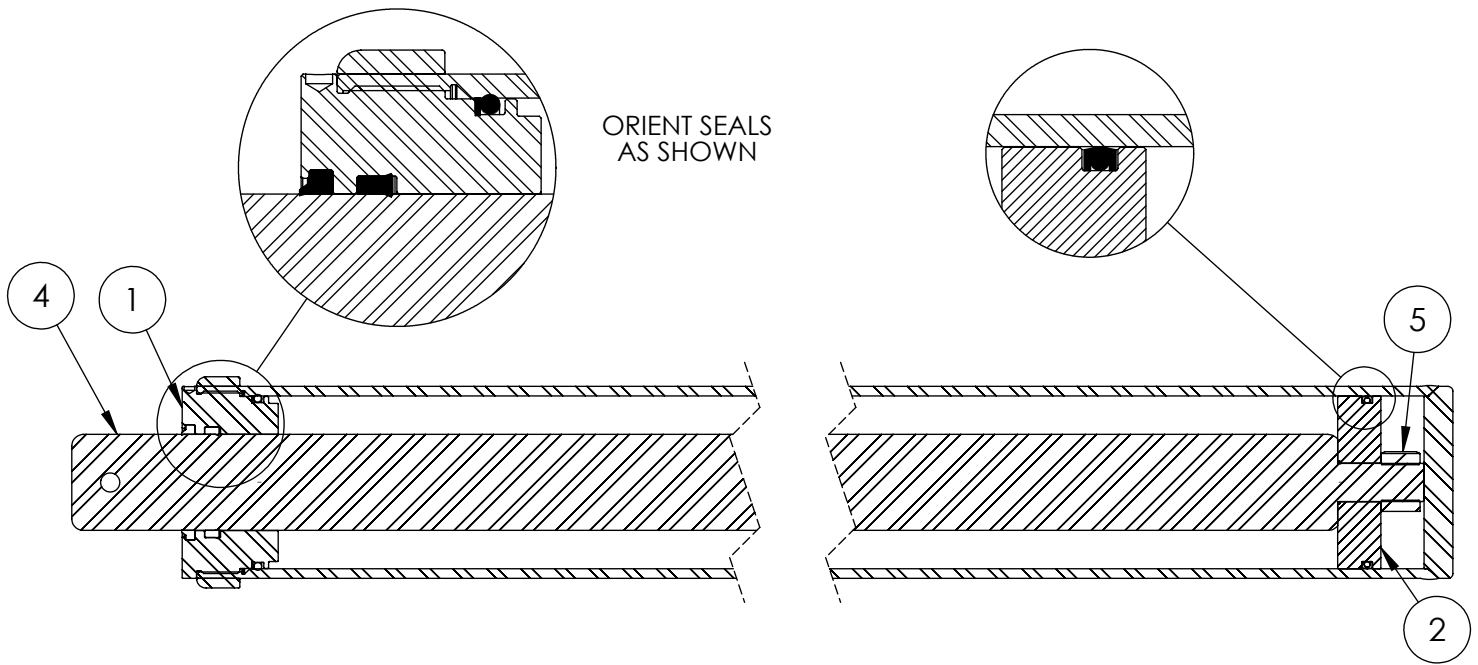

### 4-1/2" x 36" STROKE CYLINDER PARTS

ITEM	PART NO.	DESCRIPTION	QTY
1	G450-250SA	4-1/2" Bore x 2-1/2" Rod Gland With Seals	1
2	P100-450SA	4-1/2" Bore Piston With Seals	1
3	2032C2011	Barrel, 4-1/2"	1
4	2032C2013	Rod, 2-1/2x 1	1
5	Z72292G8	Hex Lock Nut 1NF Grade 8	1
6	SLK-4525	Seal Kit, 4-1/2 x 2-1/2	1