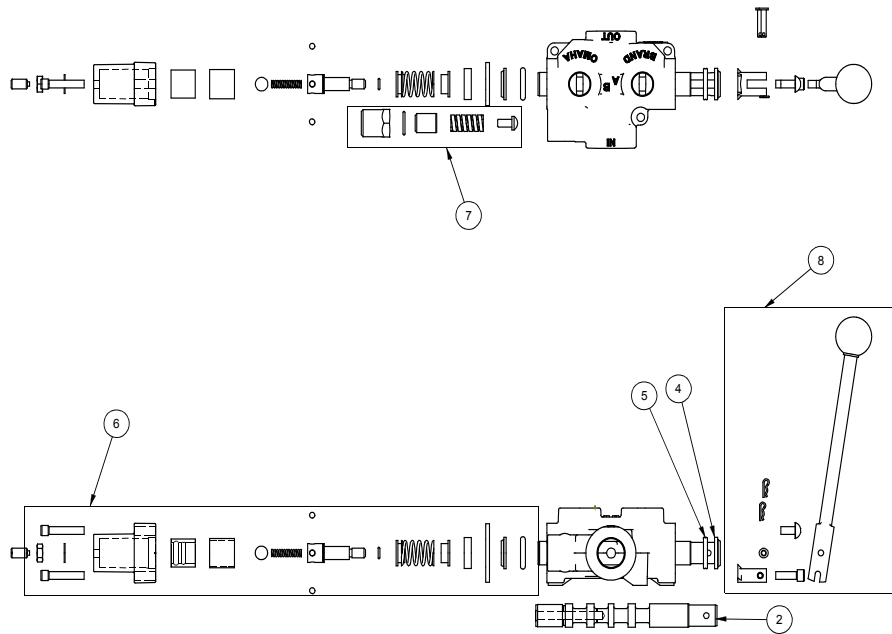

Valve Assembly

ITEM NO.	QTY.	PART NO.	DESCRIPTION
1	1	AOCAS7B	AO CASTING
2	1	LS304T4J	SPOOL
3	1	P1740	NAME TAG
4	1	SF305	WIPER
5	1	SF304	QUAD RING
6	1	SUB-LS	SUB-LS
	1	B5057	7/16 BALL
	4	DC7604	3/16 BALL
	1	SF306	RETAINER
	1	SF477L	SH LS ENDCAP
	1	XDC672	LS SLEEVE
	1	SF483	SPACER
	2	SF486	ALLEN SCREW
	2	SF489	CENTER STOP
	1	SF490	CENTERING SPRING
	1	SF492	HOUSING
	1	SF315	SPACER
	1	LS305	DETENT SPRING
	1	DC7583	O-RING 3-902
	1	SF496	O-RING, BLUE, METRIC
	1	LS306	LS WIPER
	1	SF502	5/16 LOCK WASHER
	1	SF503	PLUNGER, SPRING
	1	SF504	5/16 HEX JAM NUT
7	1	SUB-R	RELIEF
	1	P1603	CAP NUT
	1	SF322	O-RING 2-016
	1	SF364A	ADJ. SCREW
	1	B505	SPRING
	1	SF361A	POPPET
8	1	Z56915	HANDLE KIT
	1	SF377	RETAINER
	1	SF376	SEAL RETAINER
	1	SF367A	CLEVIS
	1	SF368	HANDLE
	2	SF369	PIN
	2	P1767	PIN CLIP
	1	HP5	MACH. SCREW
	1	SF311	KNOB
	1	SF308	CAP SCREW
	1	SF303T4J	SPOOL
9	1	P1654	WARNING TAG