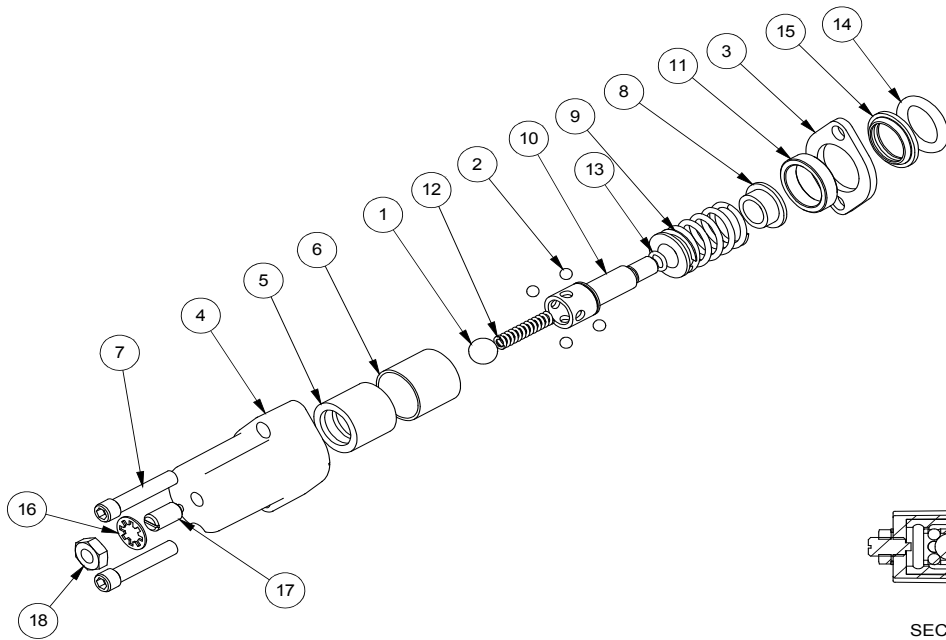

### 4-1/2" x 36" STROKE CYLINDER PARTS

ITEM	PART NO.	DESCRIPTION	QTY
1	G450-250SA	4-1/2" Bore x 2-1/2" Rod Gland With Seals	1
2	P100-450SA	4-1/2" Bore Piston With Seals	1
3	2032C2011	Barrel, 4-1/2"	1
4	2032C2013	Rod, 2-1/2x 1	1
5	Z72292G8	Hex Lock Nut 1NF Grade 8	1
6	SLK-4525	Seal Kit, 4-1/2 x 2-1/2	1

### WX320 Main Parts Breakdown

ITEM	WX320	Description	QTY.
1	2032C201	Cylinder, 4-1/2 x 36" x 2-1/2	1
2	2012W202	Weldment, Main Frame	1
3	2032A202	Wedge, Large Sliding Assy	1
4	2032S213	Plate, Cylinder Retaining	1
5	Z51331	Elbow 90 MP x FPX 0808	1
6	Z51903	FP08 x Pioneer Coupler	2
7	Z52301	1/2 Hose MP08 x MP08 x 16"	1
8	Z52303	1/2 Hose MP08 x MP08 x 36"	1
9	Z52312	1/2 Hose, 1/2MPx1/2MPx 96"	2
10	Z71560	Hex Bolt 1/2NC x 6	3
11	Z72251	Hex Lock Nut 1/2NC	3
12	Z76712	Self-tapping Screw #10	1
13	Z96503	Manual Tube 3-1/2 Short	1

ITEM	PART NO.	Description	QTY.
20	2014S414	Plate, Sliding Wedge Capture	1
21	2032W203	Wedge, Large Sliding	1
22	Z71540	Hex Bolt 1/2NC x 4	1
23	Z71576	Hex Bolt 1/2NF x 1-1/2	4
24	Z72251	Hex Lock Nut 1/2NC	1

SECTION A-A

**VALVE AND FITTINGS PARTS BREAKDOWN**

ITEM	PART NO.	Description	QTY.
1	Z51331	Elbow 90 MP x FPX 0808	4
2	Z56209	Valve, Single Function Detent	1
3	*Z56210*	Valve, Closed Center	*
4	Z56915	Complete Handle Kit for Z56209	1
5	Z72111	Hex Lock Nut 1/4NC	3
6	Z75114	SHCS, 1/4NC x 1-3/4	3