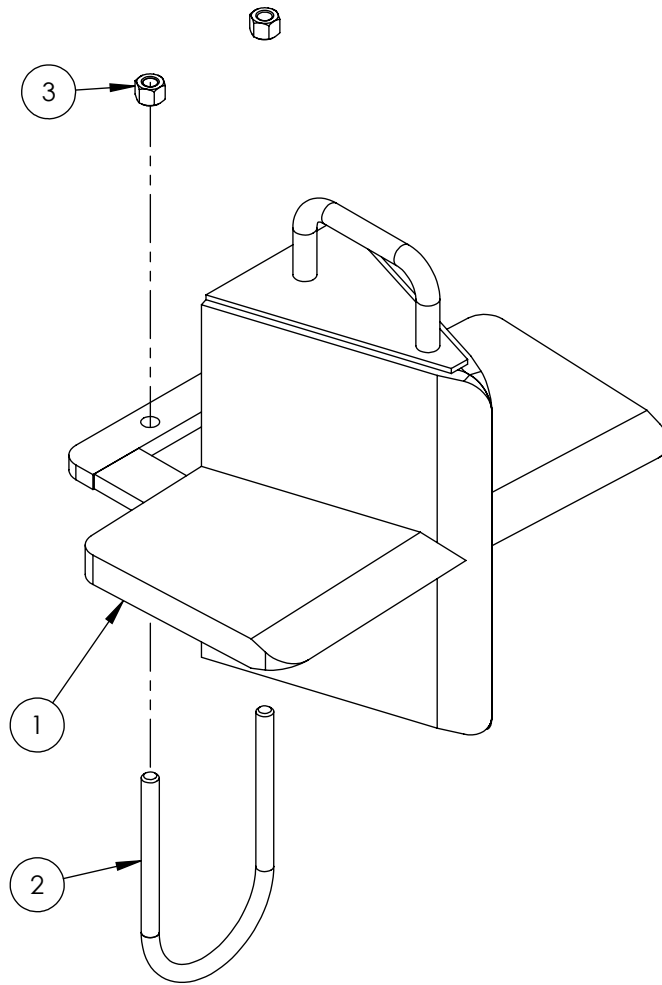

W4130 4-Way Wedge (Optional)

ITEM	PART NO.	DESCRIPTION	QTY
1	2082W301	Weldment, Main 4-Way	1
2	2082S307	U-Bolt, 3 x 4	1
3	772231	Hex Lock Nut 3/8NC	2