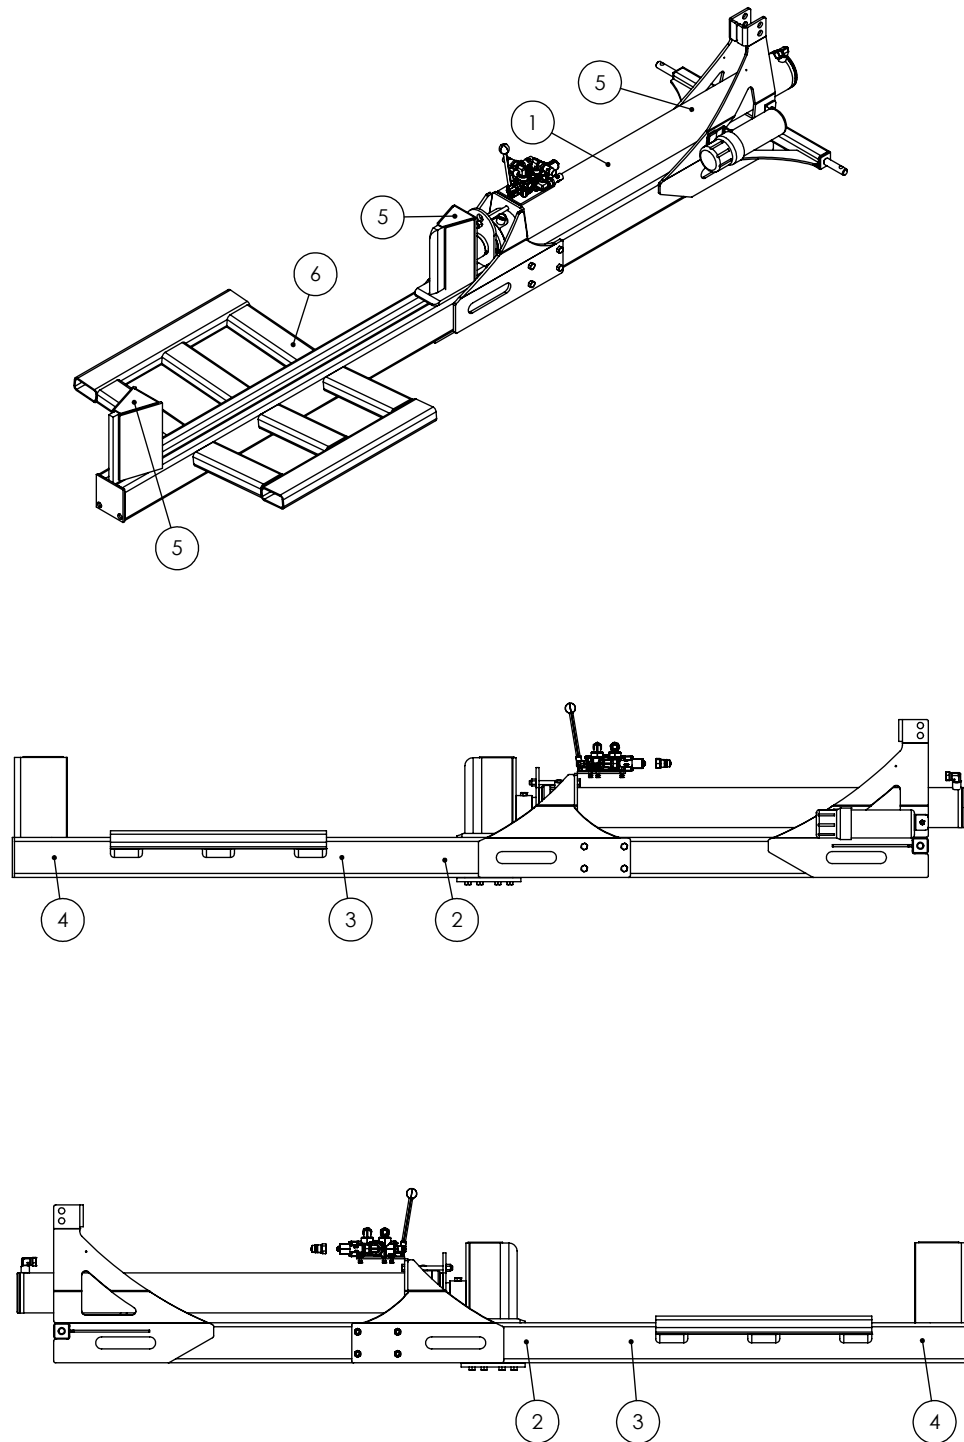

WX320/330 DECAL BREAKDOWN

ITEM	PART NO.	DESCRIPTION	QTY
1	Z94039	CAUTION - Read Manual	1
2	Z94040	WARNING - Moving Wedge	2
3	Z94067	Clear Guide	2
4	Z94056	Wallenstein	2
5	Z94019	Made in Canada	3
6	Z94066	Apply Oil or Grease	1