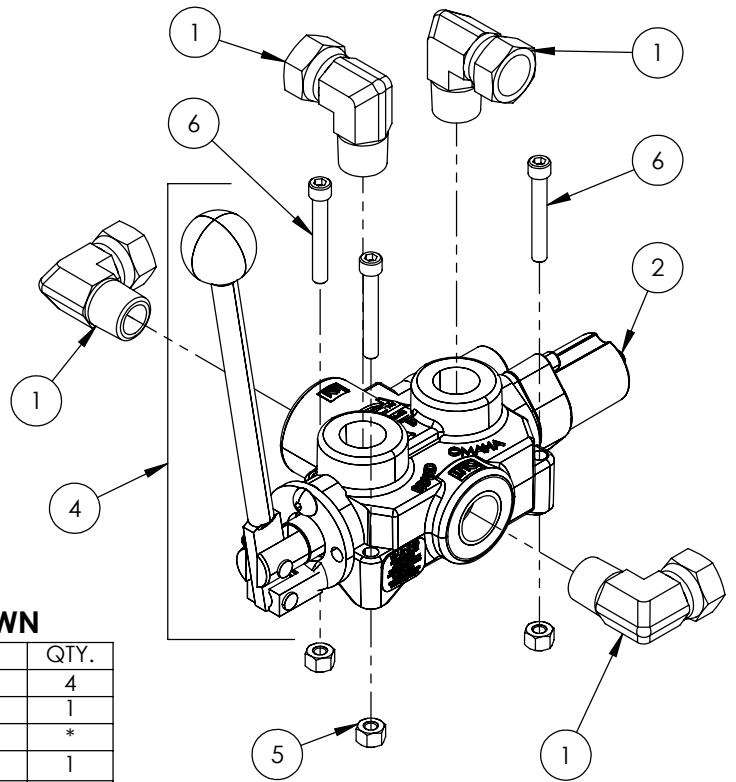

### WX320 Main Parts Breakdown

ITEM	WX320	Description	QTY.
1	2032C201	Cylinder, 4-1/2 x 36" x 2-1/2	1
2	2012W202	Weldment, Main Frame	1
3	2032A202	Wedge, Large Sliding Assy	1
4	2032S213	Plate, Cylinder Retaining	1
5	Z51331	Elbow 90 MP x FPX 0808	1
6	Z51903	FP08 x Pioneer Coupler	2
7	Z52301	1/2 Hose MP08 x MP08 x 16"	1
8	Z52303	1/2 Hose MP08 x MP08 x 36"	1
9	Z52312	1/2 Hose, 1/2MPx1/2MPx 96"	2
10	Z71560	Hex Bolt 1/2NC x 6	3
11	Z72251	Hex Lock Nut 1/2NC	3
12	Z76712	Self-tapping Screw #10	1
13	Z96503	Manual Tube 3-1/2 Short	1

# Valve Assembly

ITEM NO.	QTY.	PART NO.	DESCRIPTION
1	1	AOCAS7B	AO CASTING
2	1	LS304T4J	SPOOL
3	1	P1740	NAME TAG
4	1	SF305	WIPER
5	1	SF304	QUAD RING
6	1	SUB-LS	SUB-LS
	1	B5057	7/16 BALL
	4	DC7604	3/16 BALL
	1	SF306	RETAINER
	1	SF477L	SH LS ENDCAP
	1	XDC672	LS SLEEVE
	1	SF483	SPACER
	2	SF486	ALLEN SCREW
	2	SF489	CENTER STOP
	1	SF490	CENTERING SPRING
	1	SF492	HOUSING
	1	SF315	SPACER
	1	LS305	DETENT SPRING
	1	DC7583	O-RING 3-902
	1	SF496	O-RING, BLUE, METRIC
	1	LS306	LS WIPER
	1	SF502	5/16 LOCK WASHER
	1	SF503	PLUNGER, SPRING
	1	SF504	5/16 HEX JAM NUT
7	1	SUB-R	RELIEF
	1	P1603	CAP NUT
	1	SF322	O-RING 2-016
	1	SF364A	ADJ. SCREW
	1	B505	SPRING
	1	SF361A	POPPET
8	1	Z56915	HANDLE KIT
	1	SF377	RETAINER
	1	SF376	SEAL RETAINER
	1	SF367A	CLEVIS
	1	SF368	HANDLE
	2	SF369	PIN
	2	P1767	PIN CLIP
	1	HP5	MACH. SCREW
	1	SF311	KNOB
	1	SF308	CAP SCREW
	1	SF303T4J	SPOOL
9	1	P1654	WARNING TAG

SECTION A-A

**VALVE AND FITTINGS PARTS BREAKDOWN**

ITEM	PART NO.	Description	QTY.
1	Z51331	Elbow 90 MP x FPX 0808	4
2	Z56209	Valve, Single Function Detent	1
3	*Z56210*	Valve, Closed Center	*
4	Z56915	Complete Handle Kit for Z56209	1
5	Z72111	Hex Lock Nut 1/4NC	3
6	Z75114	SHCS, 1/4NC x 1-3/4	3