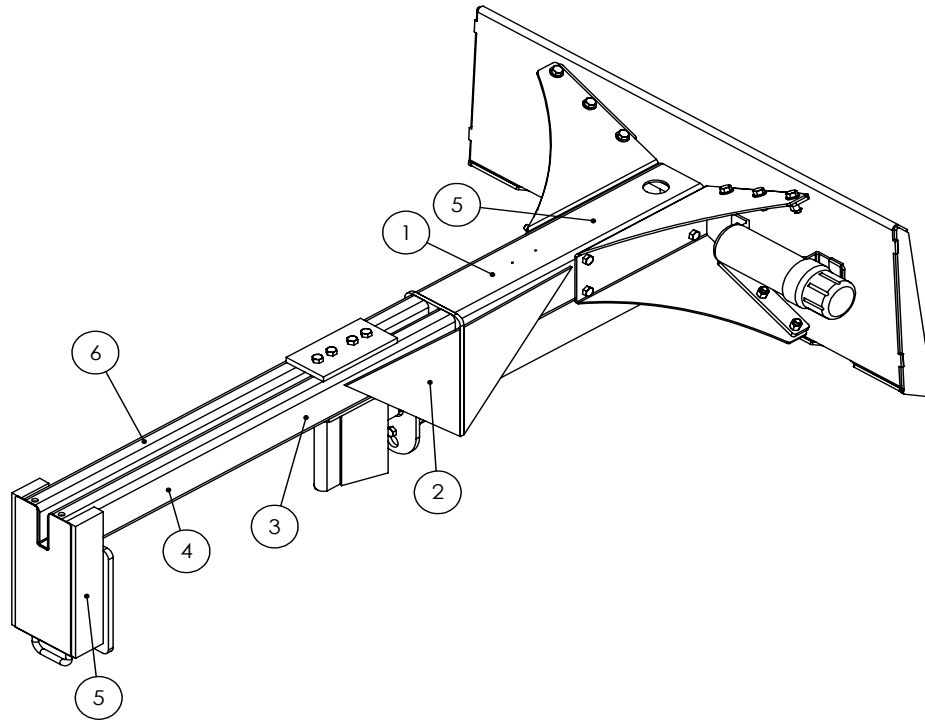

WX410 DECAL BREAKDOWN

ITEM	PART NO.	DESCRIPTION	QTY
1	Z94039	CAUTION - Read Manual	1
2	Z94040	WARNING - Moving Wedge	2
3	Z94067	Clear Guide	2
4	Z94056	Wallenstein	2
5	Z94019	Made in Canada	3
6	Z94066	Apply Oil or Grease	1