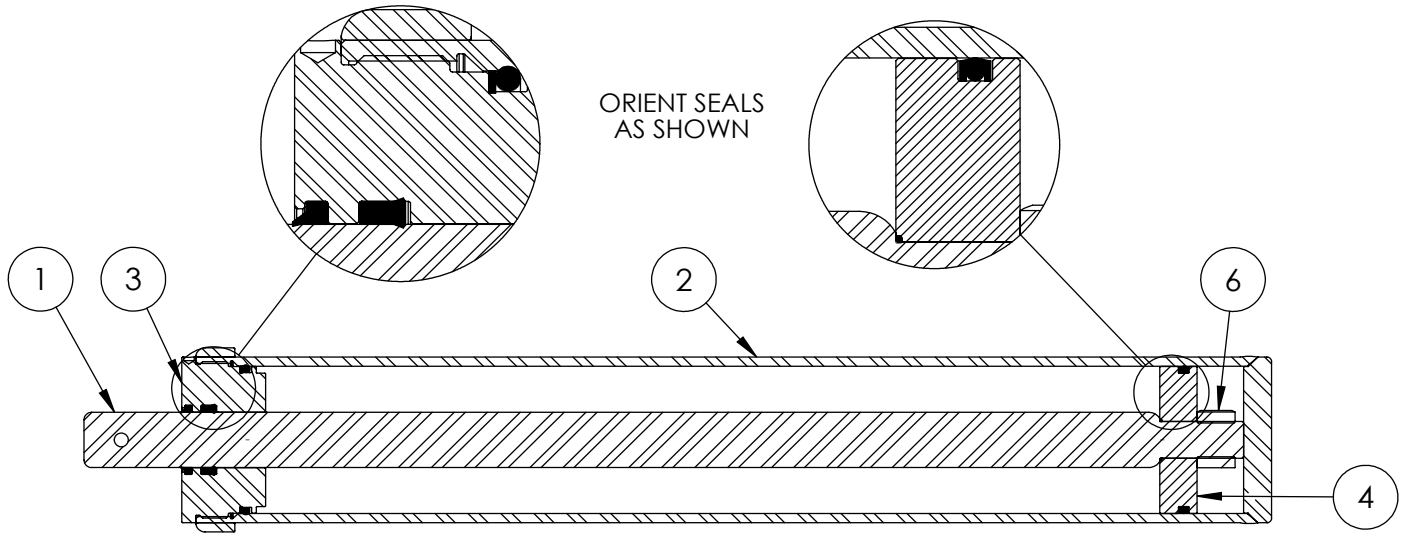

WX410 Skidsteer Splitter
Parts Manual
S/N 241072 to S/N 2410156

Foreword

EMB Mfg. has prepared this parts manual to assist customers in ordering quality OEM replacement parts.

Proper and regular service and replacing old, worn or broken parts with the correct Wallenstein parts are essential to prolonging the life of your Wallenstein product. Please refer to this manual before ordering any replacement parts.

Cylinder	4
Main Parts	5
Decal Breakdown	6

4" x 24" STROKE CYLINDER PARTS

ITEM	PART NO.	Description	QTY.
1	2011C1012	Rod, 1-1/2 x 1	1
2	2011C1014	Barrel, 4"	1
3	G400-150SA	4" Bore x 1-1/2" Rod Gland	1
4	P100-400SA	4" Bore Piston	1
5	SLK-4015	Seal Kit, 4 x 1-1/2	1
6	Z72292G8	Hex Lock Nut 1NF Grade 8	1

WX410 PARTS BREAKDOWN

ITEM	PART NO.	DESCRIPTION	QTY
1	2011C101	Cylinder, 4 x 24 x 1-1/2	1
2	2014A401	Assembly, Wide Sliding Wedge	1
3	2014S421	Plate, Cylinder Retaining (Bolt)	1
4	2031L101	Gusset Frame, Skidsteer Mount	2
5	2031W101	WX410 Main Frame	1
6	2031W103	Weldment, Skidsteer Mount	1
7	Z51111	Pipe Nipple, MP08 x 7"	1
8	Z51112	Pipe Nipple, MP08 x 8"	1
9	Z51243	Elbow 90 FP x FP 0808	2
10	Z51919	Flat-Face, FP08 x MISO16028	1
11	Z51920	Flat Face FP08 x FISO 16028	1
12	Z52311	1/2 Hose, 1/2MPx1/2MPx 75"	1
13	Z52312	1/2 Hose, 1/2MPx1/2MPx 96"	1
14	Z71515	Hex Bolt 1/2NC x 1-1/2	12
15	Z71555	Hex Bolt 1/2NC x 5-1/2	3
16	Z71565	Hex Bolt, 1/2NC x 6-1/2	4
17	Z72251	Hex Lock Nut 1/2NC	19
18	Z72521	Flange Nut 5/16NC	1
19	Z73151	Flat Washer, 1/2	12
20	Z96503	Manual Tube 3-1/2 Short	1
ITEM	PART NO.	DESCRIPTION	QTY
30	2014S414	Plate, Sliding Wedge Capture	1
31	2014W402	Weldment, Sliding Wedge	1
32	Z71325	Hex Bolt 3/8NC x 2-1/2	1
33	Z71576	Hex Bolt 1/2NF x 1-1/2	4
34	Z72231	Hex Lock Nut 3/8NC	1