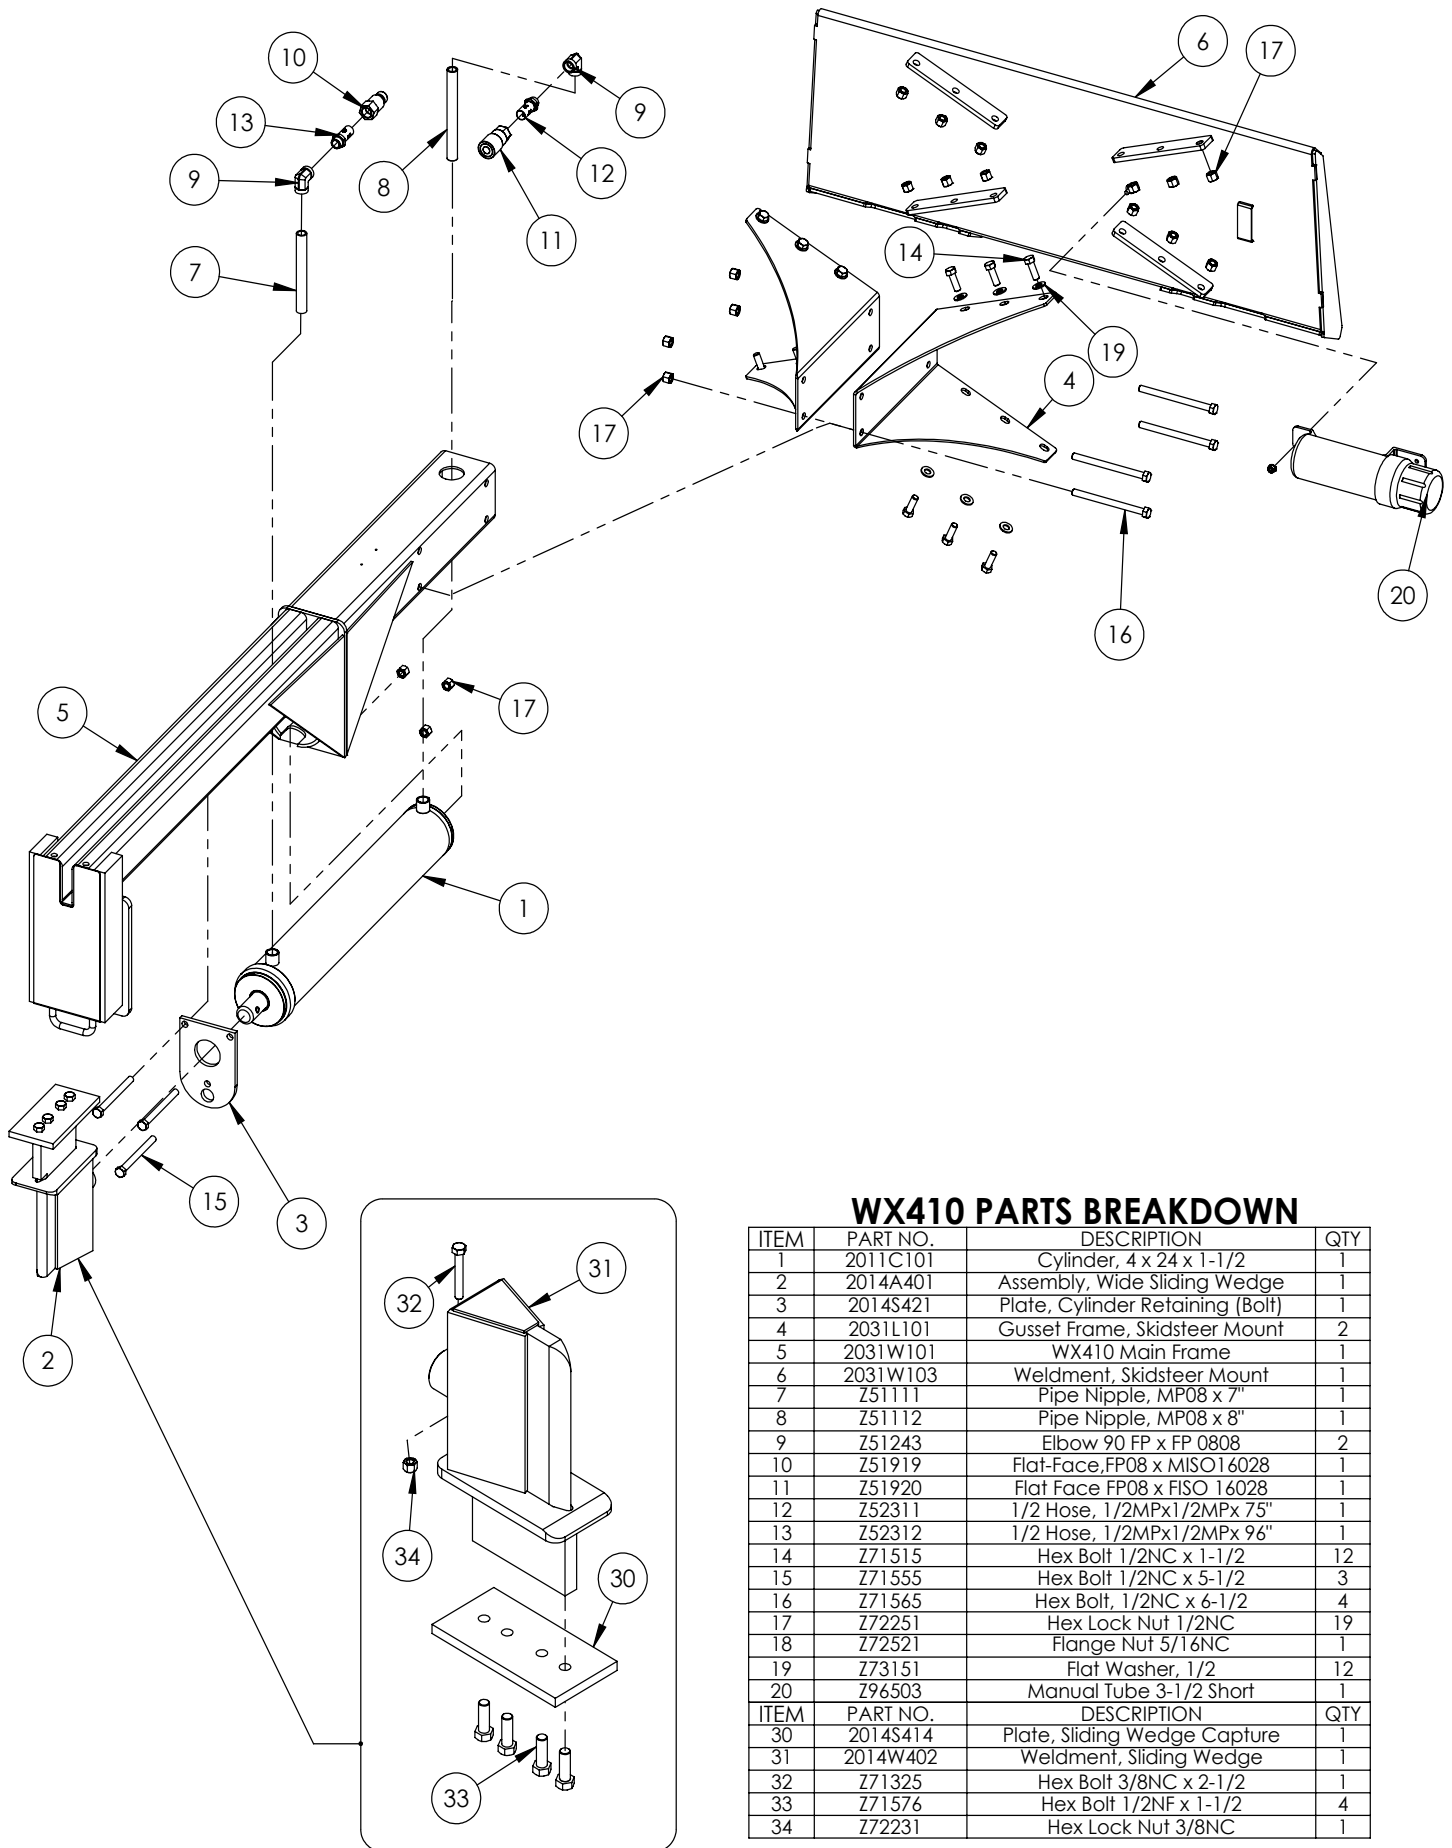

Cylinder	4
Main Parts	5
Decal Breakdown	6

4" x 24" STROKE CYLINDER PARTS

ITEM	PART NO.	Description	QTY.
1	2011C1012	Rod, 1-1/2 x 1	1
2	2011C1014	Barrel, 4"	1
3	G400-150SA	4" Bore x 1-1/2" Rod Gland	1
4	P100-400SA	4" Bore Piston	1
5	SLK-4015	Seal Kit, 4 x 1-1/2	1
6	Z72292G8	Hex Lock Nut 1NF Grade 8	1

WX410 PARTS BREAKDOWN

ITEM	PART NO.	DESCRIPTION	QTY
1	2011C101	Cylinder, 4 x 24 x 1-1/2	1
2	2014A401	Assembly, Wide Sliding Wedge	1
3	2014S421	Plate, Cylinder Retaining (Bolt)	1
4	2031L101	Gusset Frame, Skidsteer Mount	2
5	2031W101	WX410 Main Frame	1
6	2031W103	Weldment, Skidsteer Mount	1
7	Z51111	Pipe Nipple, MP08 x 7"	1
8	Z51112	Pipe Nipple, MP08 x 8"	1
9	Z51243	Elbow 90 FP x FP 0808	2
10	Z51919	Flat-Face, FP08 x MISO16028	1
11	Z51920	Flat Face FP08 x FISO 16028	1
12	Z52311	1/2 Hose, 1/2MPx1/2MPx 75"	1
13	Z52312	1/2 Hose, 1/2MPx1/2MPx 96"	1
14	Z71515	Hex Bolt 1/2NC x 1-1/2	12
15	Z71555	Hex Bolt 1/2NC x 5-1/2	3
16	Z71565	Hex Bolt, 1/2NC x 6-1/2	4
17	Z72251	Hex Lock Nut 1/2NC	19
18	Z72521	Flange Nut 5/16NC	1
19	Z73151	Flat Washer, 1/2	12
20	Z96503	Manual Tube 3-1/2 Short	1
ITEM	PART NO.	DESCRIPTION	QTY
30	2014S414	Plate, Sliding Wedge Capture	1
31	2014W402	Weldment, Sliding Wedge	1
32	Z71325	Hex Bolt 3/8NC x 2-1/2	1
33	Z71576	Hex Bolt 1/2NF x 1-1/2	4
34	Z72231	Hex Lock Nut 3/8NC	1

WX410 DECAL BREAKDOWN

ITEM	PART NO.	DESCRIPTION	QTY
1	Z94039	CAUTION - Read Manual	1
2	Z94040	WARNING - Moving Wedge	2
3	Z94067	Clear Guide	2
4	Z94056	Wallenstein	2
5	Z94019	Made in Canada	3
6	Z94066	Apply Oil or Grease	1