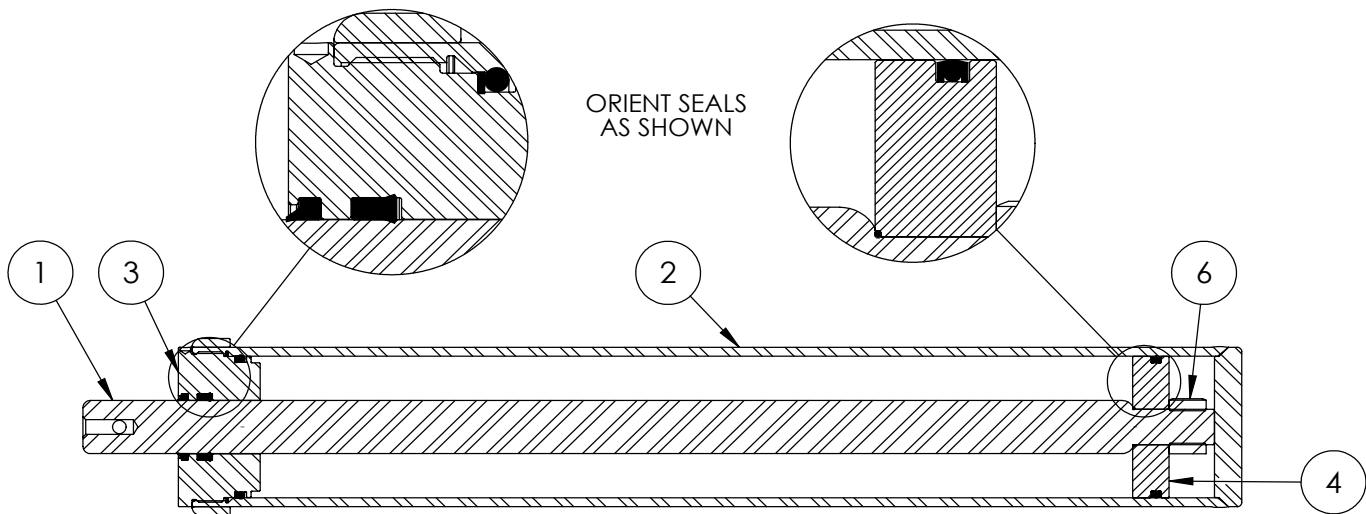

# Table of Contents

Cylinder	4
Main Parts	5
Valve	6
Valve and Fittings	8
4-Way Wedge (Optional)	9
Decal Breakdown	10

**4" x 24" STROKE CYLINDER PARTS**

ITEM	PART NO.	Description	QTY.
1	2011C1012	Rod, 1-1/2 x 1	1
2	2011C1014	Barrel, 4"	1
	*2054C1015*	*Barrel, 4" with Handle Base*	*
3	G400-150SA	4" Bore x 1-1/2" Rod Gland	1
4	P100-400SA	4" Bore Piston	1
5	SLK-4015	Seal Kit, 4 x 1-1/2	1
6	Z72292G8	Hex Lock Nut 1NF Grade 8	1