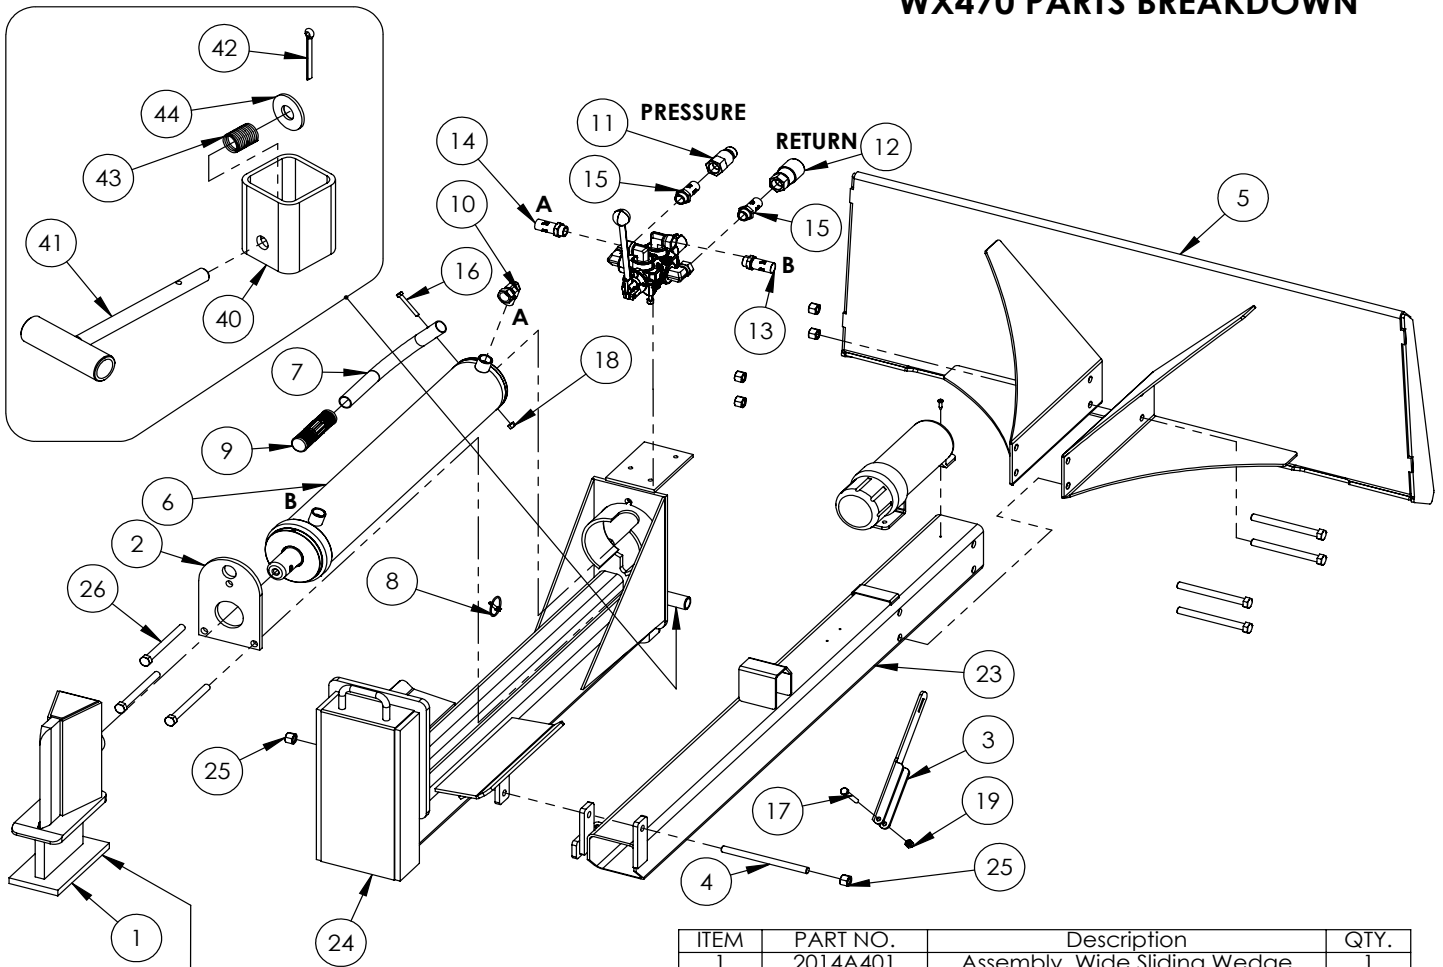

# Table of Contents

Cylinder	4
Main Parts	5
Valve	6
Valve and Fittings	8
4-Way Wedge (Optional)	9
Decal Breakdown	10

**4" x 24" STROKE CYLINDER PARTS**

ITEM	PART NO.	Description	QTY.
1	2011C1012	Rod, 1-1/2 x 1	1
2	2011C1014	Barrel, 4"	1
	*2054C1015*	*Barrel, 4" with Handle Base*	*
3	G400-150SA	4" Bore x 1-1/2" Rod Gland	1
4	P100-400SA	4" Bore Piston	1
5	SLK-4015	Seal Kit, 4 x 1-1/2	1
6	Z72292G8	Hex Lock Nut 1NF Grade 8	1

\*REQUIRED FOR HORIZONTAL / VERTICAL MODELS WITH HANDLE\*

**WX470 PARTS BREAKDOWN**

ITEM	PART NO.	Description	QTY.
1	2014A401	Assembly, Wide Sliding Wedge	1
2	2014S421	Plate, Cylinder Retaining (Bolt)	1
3	2016L002	Locking Latch	1
4	2016M602	Pin, Pivot Threaded	1
5	2036W605	Weldment, WX470 Skidsteer Plate	1
6	2054C401	Cylinder, 4 x 24 x 1-1/2	1
7	2054S414	Handle, Lift	1
8	Z12110	Latch Pin 3/16	1
9	Z19321	Grip, 1" x 5"	1
10	Z51331	Elbow 90 MP x FFX 0808	1
11	Z51919	Flat-Face, FP08 x MISO16028	1
12	Z51920	Flat Face FP08 x FISO 16028	1
13	Z52301	1/2 Hose MP08 x MP08 x 16"	1
14	Z52305	1/2 Hose, MP08 x MP08 x 24"	1
15	Z52312	1/2 Hose, 1/2MPx1/2MPx 96"	2
16	Z71120	Hex Bolt 1/4NC x 2	1
17	Z71225	Hex Bolt 5/16NC x 2-1/2	1
18	Z72111	Hex Lock Nut 1/4NC	1
19	Z72221	Hex Lock Nut 5/16NC	1
20	Z76721	Self-tapping Screw 1/4"	1
21	Z96503	Manual Tube 3-1/2 Short	1
23	2016W605	Main Base, WX370	1
24	2016W601	Weldment, Hor / Ver Base	1
25	Z72251	Hex Lock Nut 1/2NC	9
26	Z71555	Hex Bolt 1/2NC x 5-1/2	7
ITEM	PART NO.	Description	QTY.
30	2014S414	Plate, Sliding Wedge Capture	1
31	2014W402	Weldment, Sliding Wedge	1
32	Z71325	Hex Bolt 3/8NC x 2-1/2	1
33	Z71576	Hex Bolt 1/2NF x 1-1/2	4
34	Z72231	Hex Lock Nut 3/8NC	1
ITEM	PART NO.	Description	QTY.
40	2016S604	Housing, Latch Spring	1
41	2016W603	Handle, Spring Latch	1
42	Z12321	Cotter Pin 3/16 X 2-1/2	1
43	Z32301	Spring 19mm x 79mm Med	1
44	Z73250	Wide Flat Washer, 1/2	1