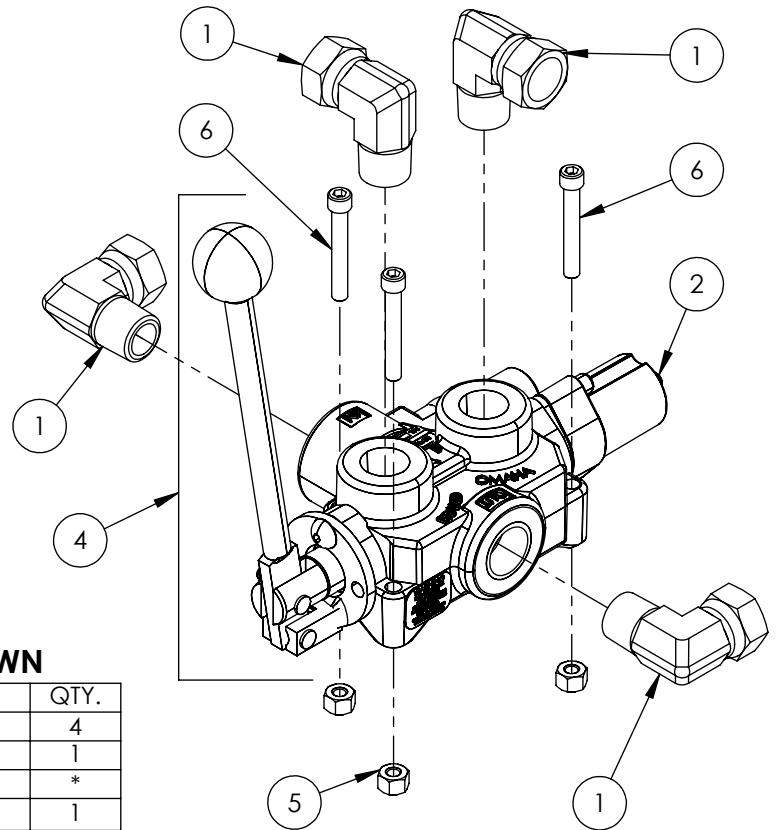

# Table of Contents

Cylinder	4
Main Parts	5
Valve	6
Valve and Fittings	8
4-Way Wedge (Optional)	9
Decal Breakdown	10

**4" x 24" STROKE CYLINDER PARTS**

ITEM	PART NO.	Description	QTY.
1	2011C1012	Rod, 1-1/2 x 1	1
2	2011C1014	Barrel, 4"	1
	*2054C1015*	*Barrel, 4" with Handle Base*	*
3	G400-150SA	4" Bore x 1-1/2" Rod Gland	1
4	P100-400SA	4" Bore Piston	1
5	SLK-4015	Seal Kit, 4 x 1-1/2	1
6	Z72292G8	Hex Lock Nut 1NF Grade 8	1

# Valve Assembly

ITEM NO.	QTY.	PART NO.	DESCRIPTION
1	1	A0CASTB	AO CASTING
2	1	LS304T4J	SPOOL
3	1	P1740	NAME TAG
4	1	SF305	WIPER
5	1	SF304	QUAD RING
6	1	SUB-LS	SUB-LS
	1	B5057	7/16 BALL
	4	DC7604	3/16 BALL
	1	SF306	RETAINER
	1	SF477L	SH LS ENDCAP
	1	XDC672	LS SLEEVE
	1	SF483	SPACER
	2	SF486	ALLEN SCREW
	2	SF489	CENTER STOP
	1	SF490	CENTERING SPRING
	1	SF492	HOUSING
	1	SF315	SPACER
	1	LS305	DETENT SPRING
	1	DC7583	O-RING 3-902
	1	SF496	O-RING, BLUE, METRIC
	1	LS306	LS WIPER
	1	SF502	5/16 LOCK WASHER
	1	SF503	PLUNGER, SPRING
	1	SF504	5/16 HEX JAM NUT
7	1	SUB-R	RELIEF
	1	P1603	CAP NUT
	1	SF322	O-RING 2-016
	1	SF364A	ADJ. SCREW
	1	B505	SPRING
	1	SF361A	POPPET
8	1	Z56915	HANDLE KIT
	1	SF377	RETAINER
	1	SF376	SEAL RETAINER
	1	SF367A	CLEVIS
	1	SF368	HANDLE
	2	SF369	PIN
	2	P1767	PIN CLIP
	1	HP5	MACH. SCREW
	1	SF311	KNOB
	1	SF308	CAP SCREW
	1	SF303T4J	SPOOL
9	1	P1664	WARNING TAG

SECTION A-A

**VALVE AND FITTINGS PARTS BREAKDOWN**

ITEM	PART NO.	Description	QTY.
1	Z51331	Elbow 90 MP x FPX 0808	4
2	Z56209	Valve, Single Function Detent	1
3	*Z56210*	Valve, Closed Center	*
4	Z56915	Complete Handle Kit for Z56209	1
5	Z72111	Hex Lock Nut 1/4NC	3
6	Z75114	SHCS, 1/4NC x 1-3/4	3