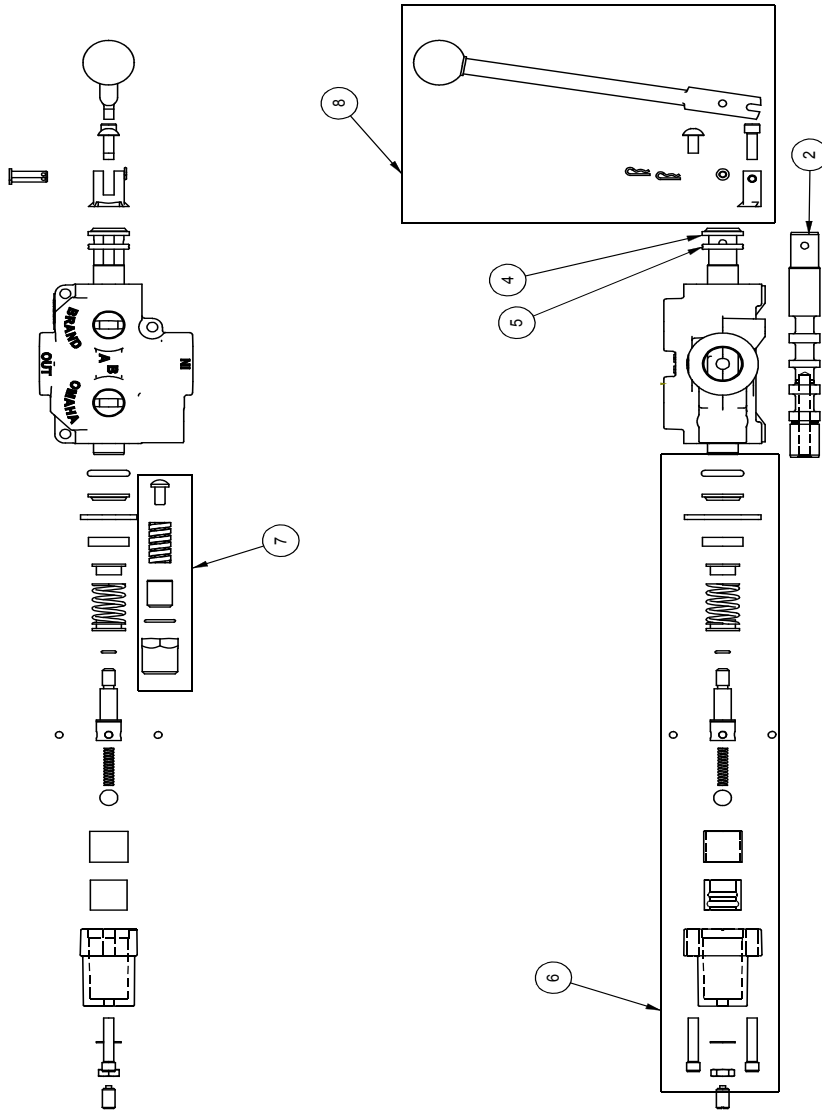

Valve Assembly

ITEM NO.	QTY.	PART NO.	DESCRIPTION
1	1	A0CASTB	AO CASTING
2	1	LS304T4J	SPOOL
3	1	P1740	NAME TAG
4	1	SF305	WIPER
5	1	SF304	QUAD RING
6	1	SUB-LS	SUB-LS
	1	B5057	7/16 BALL
	4	DC7604	3/16 BALL
	1	SF306	RETAINER
	1	SF477L	SH LS ENDCAP
	1	XDC672	LS SLEEVE
	1	SF483	SPACER
	2	SF486	ALLEN SCREW
	2	SF489	CENTER STOP
	1	SF490	CENTERING SPRING
	1	SF492	HOUSING
	1	SF315	SPACER
	1	LS305	DETENT SPRING
	1	DC7583	O-RING 3-902
	1	SF496	O-RING, BLUE, METRIC
	1	LS306	LS WIPER
	1	SF502	5/16 LOCK WASHER
	1	SF503	PLUNGER, SPRING
	1	SF504	5/16 HEX JAM NUT
7	1	SUB-R	RELIEF
	1	P1603	CAP NUT
	1	SF322	O-RING 2-016
	1	SF364A	ADJ. SCREW
	1	B505	SPRING
	1	SF361A	POPPET
8	1	Z56915	HANDLE KIT
	1	SF377	RETAINER
	1	SF376	SEAL RETAINER
	1	SF367A	CLEVIS
	1	SF368	HANDLE
	2	SF369	PIN
	2	P1767	PIN CLIP
	1	HP5	MACH. SCREW
	1	SF311	KNOB
	1	SF308	CAP SCREW
	1	SF303T4J	SPOOL
9	1	P1664	WARNING TAG