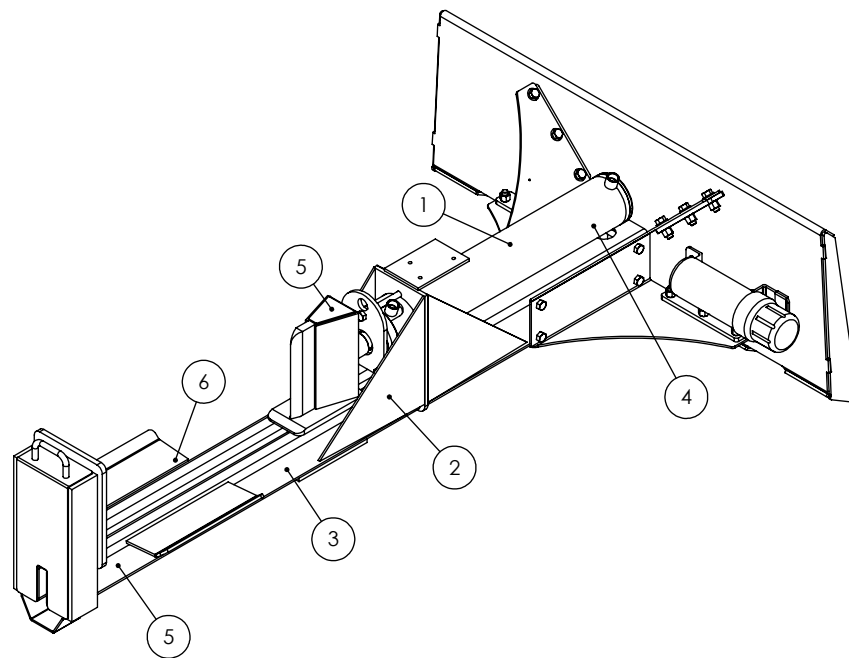

WX440 DECAL BREAKDOWN

ITEM	PART NO.	DESCRIPTION	QTY
1	Z94039	CAUTION - Read Manual	1
2	Z94040	WARNING - Moving Wedge	2
3	Z94067	Clear Guide	2
4	Z94056	Wallenstein	2
5	Z94019	Made in Canada	3
6	Z94066	Apply Oil or Grease	1