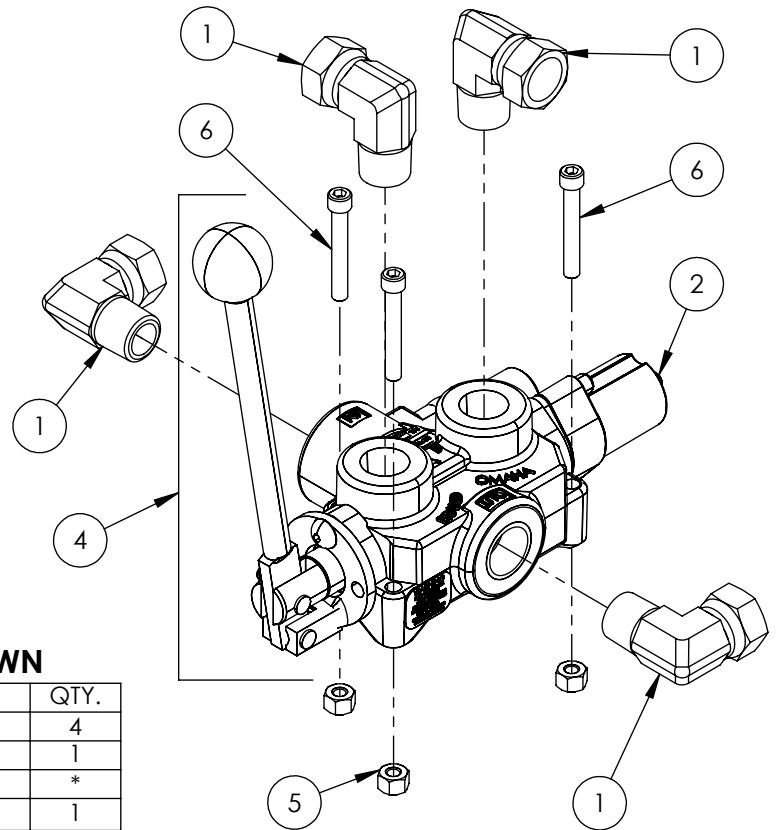

Cylinder	4
Main Parts	5
Valve	6
Valve and Fittings	8
4-Way Wedge (Optional)	9
Decal Breakdown	10

4" x 24" STROKE CYLINDER PARTS

ITEM	PART NO.	Description	QTY.
1	2011C1012	Rod, 1-1/2 x 1	1
2	2011C1014	Barrel, 4"	1
3	G400-150SA	4" Bore x 1-1/2" Rod Gland	1
4	P100-400SA	4" Bore Piston	1
5	SLK-4015	Seal Kit, 4 x 1-1/2	1
6	Z72292G8	Hex Lock Nut 1NF Grade 8	1

Valve Assembly

ITEM NO.	QTY.	PART NO.	DESCRIPTION
1	1	A0CASTB	AO CASTING
2	1	LS304T4J	SPOOL
3	1	P1740	NAME TAG
4	1	SF305	WIPER
5	1	SF304	QUAD RING
6	1	SUB-LS	SUB-LS
	1	B5057	7/16 BALL
	4	DC7604	3/16 BALL
	1	SF306	RETAINER
	1	SF477L	SH LS ENDCAP
	1	XDC672	LS SLEEVE
	1	SF483	SPACER
	2	SF486	ALLEN SCREW
	2	SF489	CENTER STOP
	1	SF490	CENTERING SPRING
	1	SF492	HOUSING
	1	SF315	SPACER
	1	LS305	DETENT SPRING
	1	DC7583	O-RING 3-902
	1	SF496	O-RING, BLUE, METRIC
	1	LS306	LS WIPER
	1	SF502	5/16 LOCK WASHER
	1	SF503	PLUNGER, SPRING
	1	SF504	5/16 HEX JAM NUT
7	1	SUB-R	RELIEF
	1	P1603	CAP NUT
	1	SF322	O-RING 2-016
	1	SF364A	ADJ. SCREW
	1	B505	SPRING
	1	SF361A	POPPET
8	1	Z56915	HANDLE KIT
	1	SF377	RETAINER
	1	SF376	SEAL RETAINER
	1	SF367A	CLEVIS
	1	SF368	HANDLE
	2	SF369	PIN
	2	P1767	PIN CLIP
	1	HP5	MACH. SCREW
	1	SF311	KNOB
	1	SF308	CAP SCREW
	1	SF303T4J	SPOOL
9	1	P1664	WARNING TAG

SECTION A-A

VALVE AND FITTINGS PARTS BREAKDOWN

ITEM	PART NO.	Description	QTY.
1	Z51331	Elbow 90 MP x FPX 0808	4
2	Z56209	Valve, Single Function Detent	1
3	*Z56210*	Valve, Closed Center	*
4	Z56915	Complete Handle Kit for Z56209	1
5	Z72111	Hex Lock Nut 1/4NC	3
6	Z75114	SHCS, 1/4NC x 1-3/4	3