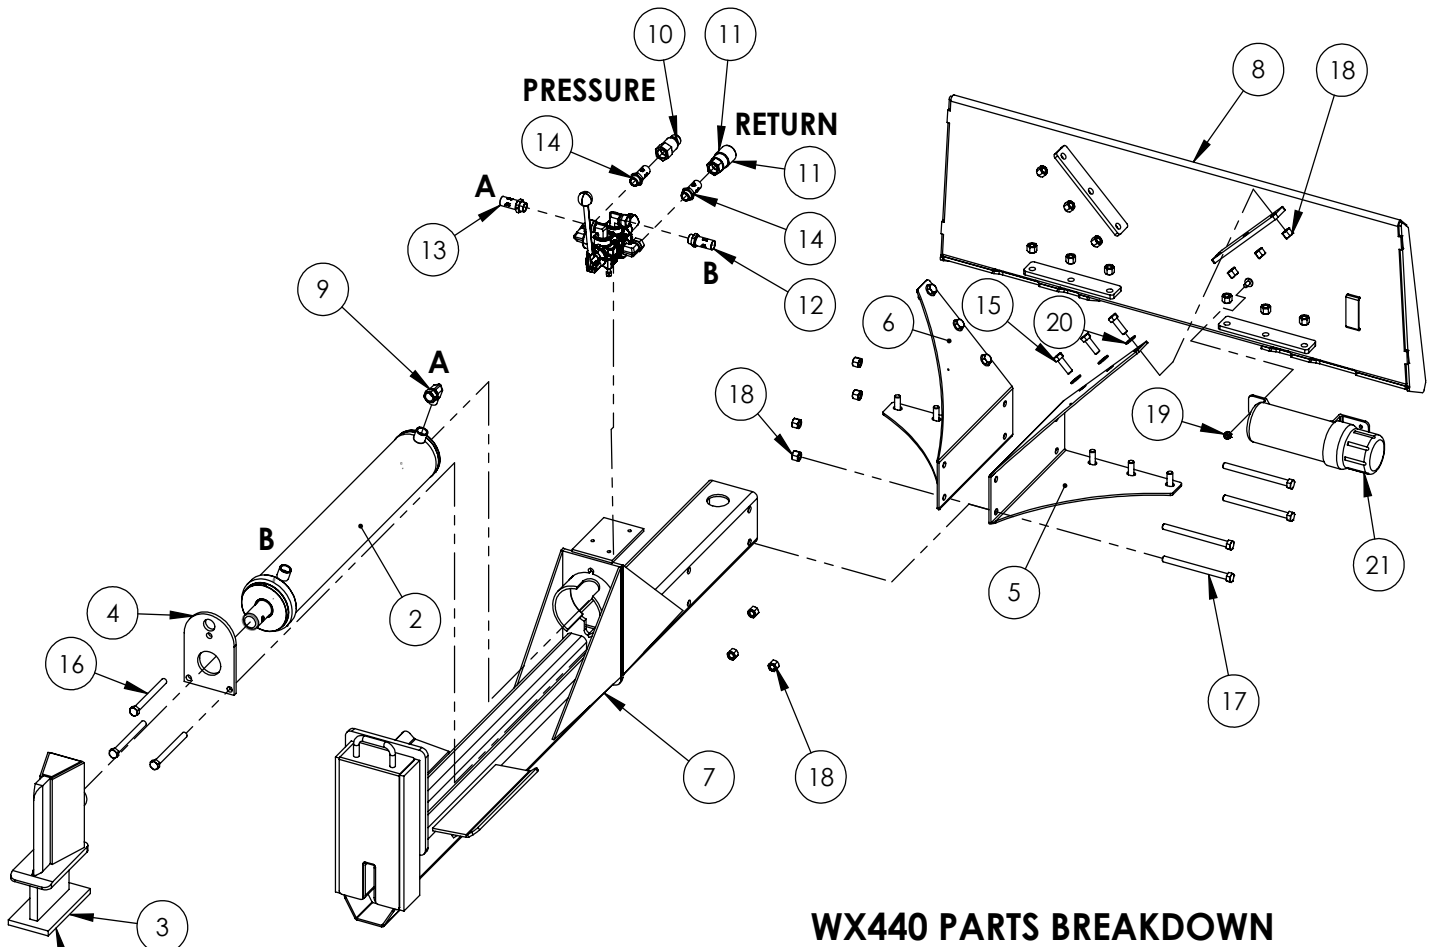

Cylinder	4
Main Parts	5
Valve	6
Valve and Fittings	8
4-Way Wedge (Optional)	9
Decal Breakdown	10

4" x 24" STROKE CYLINDER PARTS

ITEM	PART NO.	Description	QTY.
1	2011C1012	Rod, 1-1/2 x 1	1
2	2011C1014	Barrel, 4"	1
3	G400-150SA	4" Bore x 1-1/2" Rod Gland	1
4	P100-400SA	4" Bore Piston	1
5	SLK-4015	Seal Kit, 4 x 1-1/2	1
6	Z72292G8	Hex Lock Nut 1NF Grade 8	1

Valve Assembly

ITEM NO.	QTY.	PART NO.	DESCRIPTION
1	1	A0CA5TB	AO CASTING
2	1	LS304T4J	SPOOL
3	1	P1740	NAME TAG
4	1	SF305	WIPER
5	1	SF304	QUAD RING
6	1	SUB-LS	SUB-LS
	1	B5057	7/16 BALL
	4	DC7604	3/16 BALL
	1	SF306	RETAINER
	1	SF477L	SH LS ENDCAP
	1	XDC672	LS SLEEVE
	1	SF483	SPACER
	2	SF486	ALLEN SCREW
	2	SF489	CENTER STOP
	1	SF490	CENTERING SPRING
	1	SF492	HOUSING
	1	SF315	SPACER
	1	LS305	DETENT SPRING
	1	DC7583	O-RING 3-902
	1	SF496	O-RING, BLUE, METRIC
	1	LS306	LS WIPER
	1	SF502	5/16 LOCK WASHER
	1	SF503	PLUNGER, SPRING
	1	SF504	5/16 HEX JAM NUT
7	1	SUB-R	RELIEF
	1	P1603	CAP NUT
	1	SF322	O-RING 2-016
	1	SF364A	ADJ. SCREW
	1	B505	SPRING
	1	SF361A	POPPET
8	1	Z56915	HANDLE KIT
	1	SF377	RETAINER
	1	SF376	SEAL RETAINER
	1	SF367A	CLEVIS
	1	SF368	HANDLE
	2	SF369	PIN
	2	P1767	PIN CLIP
	1	HP5	MACH. SCREW
	1	SF311	KNOB
	1	SF308	CAP SCREW
	1	SF303T4J	SPOOL
9	1	P1664	WARNING TAG

SECTION A-A

VALVE AND FITTINGS PARTS BREAKDOWN

ITEM	PART NO.	Description	QTY.
1	Z51331	Elbow 90 MP x FPX 0808	4
2	Z56209	Valve, Single Function Detent	1
3	*Z56210*	Valve, Closed Center	*
4	Z56915	Complete Handle Kit for Z56209	1
5	Z72111	Hex Lock Nut 1/4NC	3
6	Z75114	SHCS, 1/4NC x 1-3/4	3