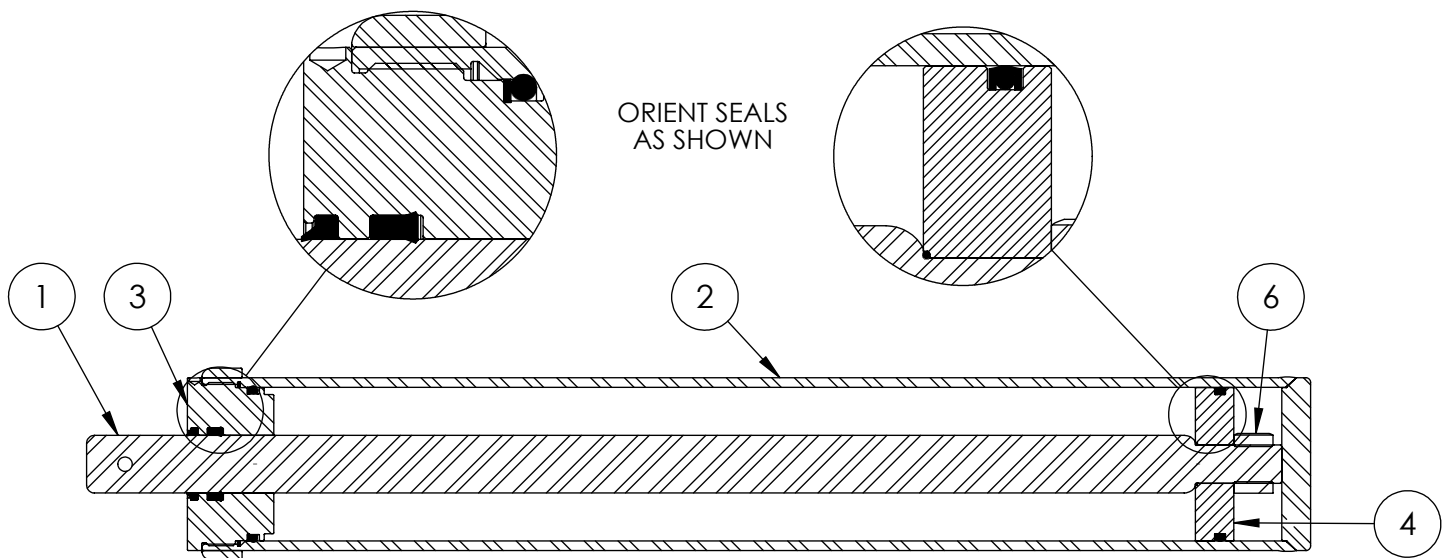

WX440 Skidsteer Splitter Parts Manual

S/N 244021 to S/N 244024

Foreword

EMB Mfg. has prepared this parts manual to assist customers in ordering quality OEM replacement parts.

Proper and regular service and replacing old, worn or broken parts with the correct Wallenstein parts are essential to prolonging the life of your Wallenstein product. Please refer to this manual before ordering any replacement parts.

Cylinder	4
Main Parts	5
Valve	6
Valve and Fittings	8
4-Way Wedge (Optional)	9
Decal Breakdown	10

4" x 24" STROKE CYLINDER PARTS

ITEM	PART NO.	Description	QTY.
1	2011C1012	Rod, 1-1/2 x 1	1
2	2011C1014	Barrel, 4"	1
3	G400-150SA	4" Bore x 1-1/2" Rod Gland	1
4	P100-400SA	4" Bore Piston	1
5	SLK-4015	Seal Kit, 4 x 1-1/2	1
6	Z72292G8	Hex Lock Nut 1NF Grade 8	1

WX440 PARTS BREAKDOWN

ITEM	PART NO.	DESCRIPTION	QTY
2	2011C101	Cylinder, 4 x 24 x 1-1/2	1
3	2014A401	Assembly, Wide Sliding Wedge	1
4	2014S421	Plate, Cylinder Retaining (Bolt)	1
5	2033L101	Gusset Frame, Skidsteer Mount	1
6	2033L101H	LH Gusset Frame	1
7	2033W302	Weldment, WX440 Main Frame	1
8	2033W303	Weldment, Skidsteer Mount	1
9	Z51331	Elbow 90 MP x FFX 0808	1
10	Z51919	Flat-Face, FP08 x MISO16028	1
11	Z51920	Flat Face FP08 x FISO 16028	1
12	Z52301	1/2 Hose MP08 x MP08 x 16"	1
13	Z52305	1/2 Hose, MP08 x MP08 x 24"	1
14	Z52312	1/2 Hose, 1/2MPx1/2MPx 96"	2
15	Z71515	Hex Bolt 1/2NC x 1-1/2	12
16	Z71555	Hex Bolt 1/2NC x 5-1/2	3
17	Z71565	Hex Bolt, 1/2NC x 6-1/2	4
18	Z72251	Hex Lock Nut 1/2NC	19
19	Z72521	Flange Nut 5/16NC	1
20	Z73151	Flat Washer, 1/2	12
21	Z96503	Manual Tube 3-1/2 Short	1
ITEM	PART NO.	DESCRIPTION	QTY
30	2014W402	Weldment, Sliding Wedge	1
31	2014S414	Plate, Sliding Wedge Capture	1
32	Z71325	Hex Bolt 3/8NC x 2-1/2	1
33	Z71576	Hex Bolt 1/2NF x 1-1/2	4
34	Z72231	Hex Lock Nut 3/8NC	1