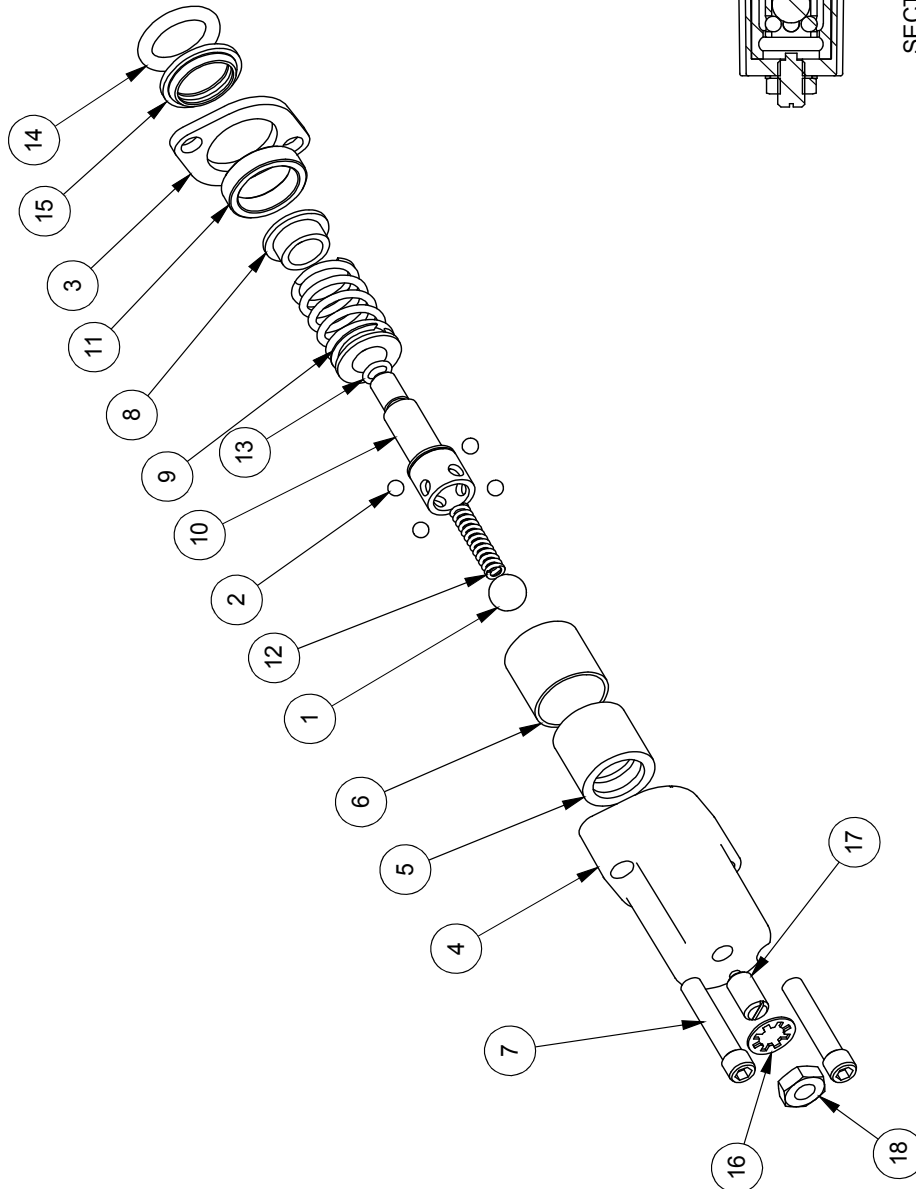

ITEM NO.	QTY.	PART NO.	DESCRIPTION
1	1	B5057	7/16 BALL
2	4	DC7604	3/16 BALL
3	1	SF306	RETAINER
4	1	SF477L	SHLS ENDCAP
5	1	SF480	SD SLEEVE
6	1	SF483	SPACER
7	2	SF486	ALLEN SCREW
8	2	SF489	CENTER STOP
9	1	SF490	CENTERING SPRING
10	1	SF492	HOUSING
11	1	SF315	SPACER
12	1	LS305	DETENT SPRING
13	1	DC7583	O-RING 3-902
14	1	SF496	METRIC O-RING
15	1	LS306	LS WIPER
16	1	SF502	5/16 LOCK WASHER
17	1	SF503	SPRING PLUNGER
18	1	SF504	5/16 HEX JAM NUT

SECTION A-A