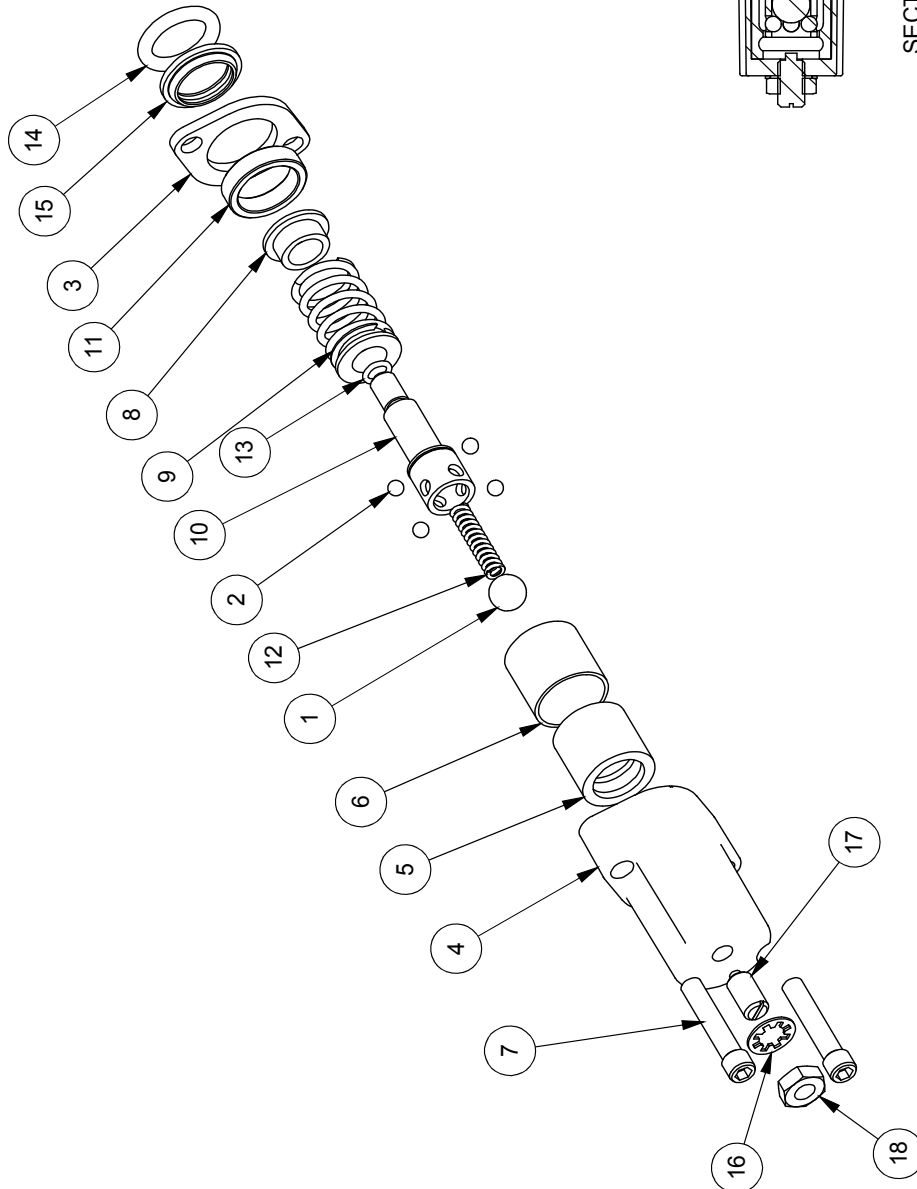

Cylinder	4
Main Parts	5
Valve	6
Valve and Fittings	8
4-Way Wedge (Optional)	9
Decal Breakdown	10

4" x 24" STROKE CYLINDER PARTS

ITEM	PART NO.	Description	QTY.
1	2011C1012	Rod, 1-1/2 x 1	1
2	2011C1014	Barrel, 4"	1
3	G400-150SA	4" Bore x 1-1/2" Rod Gland	1
4	P100-400SA	4" Bore Piston	1
5	SLK-4015	Seal Kit, 4 x 1-1/2	1
6	Z72292G8	Hex Lock Nut 1NF Grade 8	1

WX440 PARTS BREAKDOWN

ITEM	PART NO.	DESCRIPTION	QTY
2	2011C101	Cylinder, 4 x 24 x 1-1/2	1
3	2014A401	Assembly, Wide Sliding Wedge	1
4	2014S421	Plate, Cylinder Retaining (Bolt)	1
5	2033L101	Gusset Frame, Skidsteer Mount	1
6	2033L101H	LH Gusset Frame	1
7	2033W302	Weldment, WX440 Main Frame	1
8	2033W303	Weldment, Skidsteer Mount	1
9	Z51331	Elbow 90 MP x FFX 0808	1
10	Z51919	Flat-Face, FP08 x MISO16028	1
11	Z51920	Flat Face FP08 x FISO 16028	1
12	Z52301	1/2 Hose MP08 x MP08 x 16"	1
13	Z52305	1/2 Hose, MP08 x MP08 x 24"	1
14	Z52312	1/2 Hose, 1/2MPx1/2MPx 96"	2
15	Z71515	Hex Bolt 1/2NC x 1-1/2	12
16	Z71555	Hex Bolt 1/2NC x 5-1/2	3
17	Z71565	Hex Bolt, 1/2NC x 6-1/2	4
18	Z72251	Hex Lock Nut 1/2NC	19
19	Z72521	Flange Nut 5/16NC	1
20	Z73151	Flat Washer, 1/2	12
21	Z96503	Manual Tube 3-1/2 Short	1
ITEM	PART NO.	DESCRIPTION	QTY
30	2014W402	Weldment, Sliding Wedge	1
31	2014S414	Plate, Sliding Wedge Capture	1
32	Z71325	Hex Bolt 3/8NC x 2-1/2	1
33	Z71576	Hex Bolt 1/2NF x 1-1/2	4
34	Z72231	Hex Lock Nut 3/8NC	1

SECTION A-A

VALVE AND FITTINGS PARTS BREAKDOWN

ITEM	PART NO.	Description	QTY.
1	Z51331	Elbow 90 MP x FPX 0808	4
2	Z56209	Valve, Single Function Detent	1
3	*Z56210*	Valve, Closed Center	*
4	Z56915	Complete Handle Kit for Z56209	1
5	Z72111	Hex Lock Nut 1/4NC	3
6	Z75114	SHCS, 1/4NC x 1-3/4	3