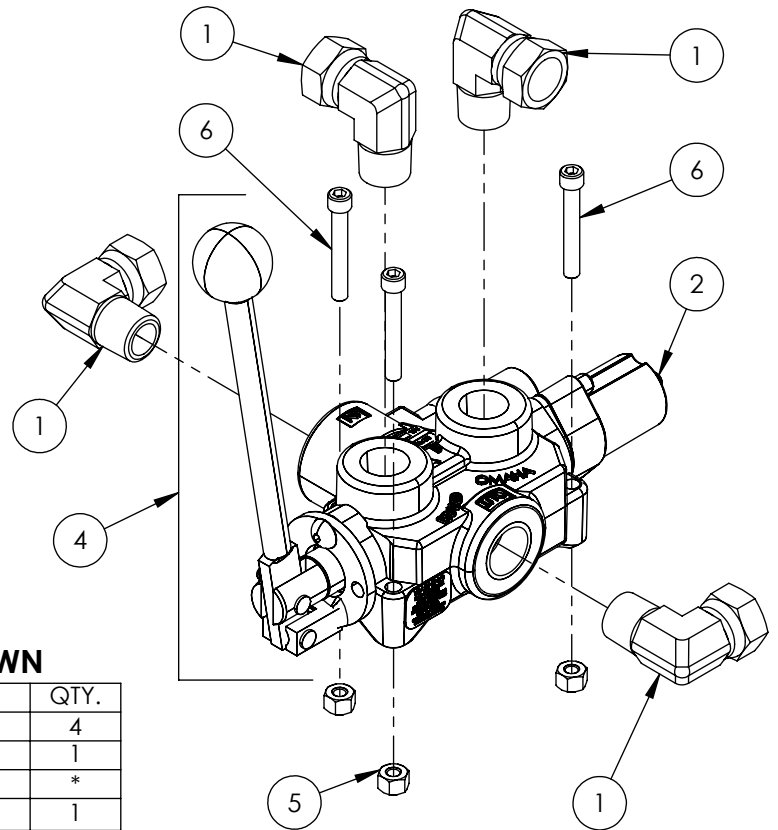

Cylinder	4
Main Parts	5
Valve	6
Valve and Fittings	8
4-Way Wedge (Optional)	9
Decal Breakdown	10

4" x 24" STROKE CYLINDER PARTS

ITEM	PART NO.	Description	QTY.
1	2011C1012	Rod, 1-1/2 x 1	1
2	2011C1014	Barrel, 4"	1
3	G400-150SA	4" Bore x 1-1/2" Rod Gland	1
4	P100-400SA	4" Bore Piston	1
5	SLK-4015	Seal Kit, 4 x 1-1/2	1
6	Z72292G8	Hex Lock Nut 1NF Grade 8	1

Valve Assembly

ITEM NO.	QTY.	PART NO.	DESCRIPTION
1	1	A0CA5TB	AO CASTING
2	1	LS304T4J	SPOOL
3	1	P1740	NAME TAG
4	1	SF305	WIPER
5	1	SF304	QUAD RING
6	1	SUB-LS	SUB-LS
	1	B5057	7/16 BALL
	4	DC7604	3/16 BALL
	1	SF306	RETAINER
	1	SF477L	SH LS ENDCAP
	1	XDC672	LS SLEEVE
	1	SF483	SPACER
	2	SF486	ALLEN SCREW
	2	SF489	CENTER STOP
	1	SF490	CENTERING SPRING
	1	SF492	HOUSING
	1	SF315	SPACER
	1	LS305	DETENT SPRING
	1	DC7583	O-RING 3-902
	1	SF496	O-RING, BLUE, METRIC
	1	LS306	LS WIPER
	1	SF502	5/16 LOCK WASHER
	1	SF503	PLUNGER, SPRING
	1	SF504	5/16 HEX JAM NUT
7	1	SUB-R	RELIEF
	1	P1603	CAP NUT
	1	SF322	O-RING 2-016
	1	SF364A	ADJ. SCREW
	1	B505	SPRING
	1	SF361A	POPPET
8	1	Z56915	HANDLE KIT
	1	SF377	RETAINER
	1	SF376	SEAL RETAINER
	1	SF367A	CLEVIS
	1	SF368	HANDLE
	2	SF369	PIN
	2	P1767	PIN CLIP
	1	HP5	MACH. SCREW
	1	SF311	KNOB
	1	SF308	CAP SCREW
	1	SF303T4J	SPOOL
9	1	P1664	WARNING TAG

SECTION A-A

VALVE AND FITTINGS PARTS BREAKDOWN

ITEM	PART NO.	Description	QTY.
1	Z51331	Elbow 90 MP x FPX 0808	4
2	Z56209	Valve, Single Function Detent	1
3	*Z56210*	Valve, Closed Center	*
4	Z56915	Complete Handle Kit for Z56209	1
5	Z72111	Hex Lock Nut 1/4NC	3
6	Z75114	SHCS, 1/4NC x 1-3/4	3