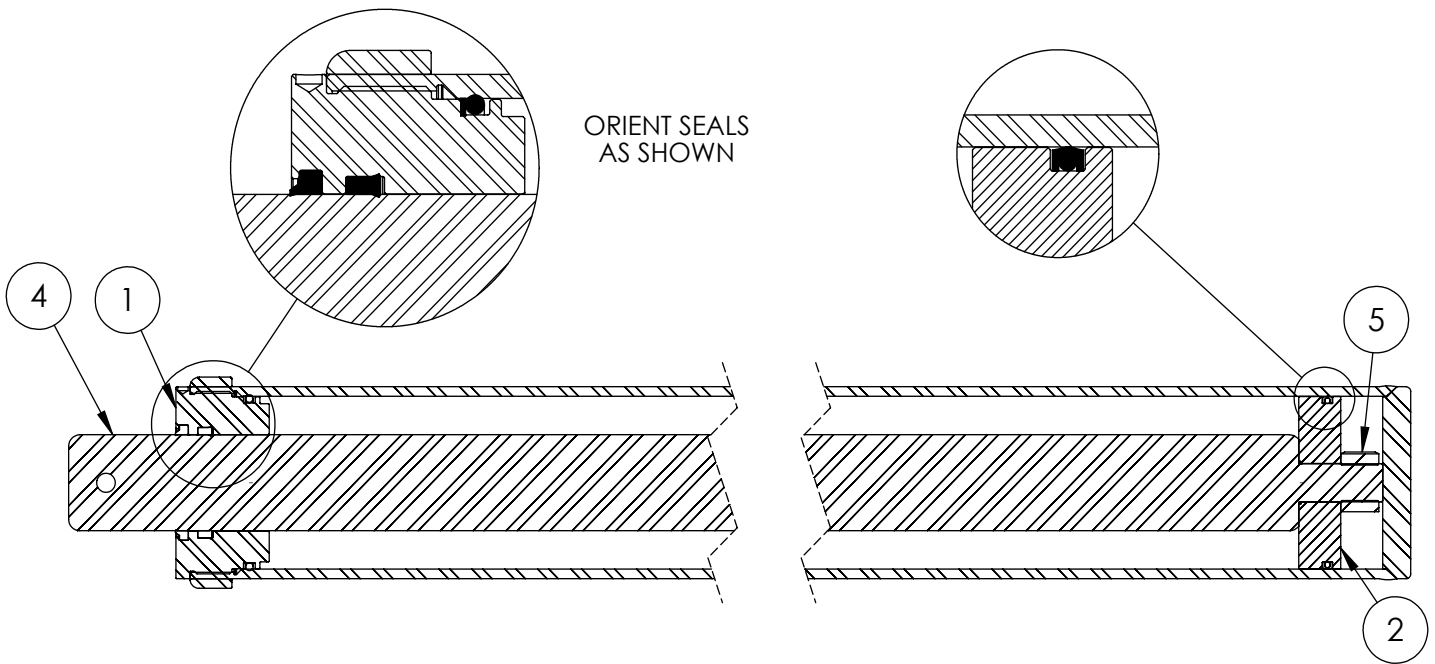

Cylinder	4
Main Parts	5
Decal Breakdown	6

4-1/2" x 36" STROKE CYLINDER PARTS

ITEM	PART NO.	DESCRIPTION	QTY
1	G450-250SA	4-1/2" Bore x 2-1/2" Rod Gland With Seals	1
2	P100-450SA	4-1/2" Bore Piston With Seals	1
3	2032C2011	Barrel, 4-1/2"	1
4	2032C2013	Rod, 2-1/2x 1	1
5	Z72292G8	Hex Lock Nut 1NF Grade 8	1
6	SLK-4525	Seal Kit, 4-1/2 x 2-1/2	1

WX430 PARTS BREAKDOWN

ITEM	PART NO.	Description	QTY.
1	2032A202	Wedge, Large Sliding Assy	1
2	2032C201	Cylinder, 4-1/2 x 36 x 2-1/2	1
3	2032S213	Plate, Cylinder Retaining	1
4	2032W202	Weldment, Main Frame	1
5	Z51112	Pipe Nipple, 1/2NPT x 8"	2
6	Z51243	Elbow 90 FP x FP 0808	2
7	Z51919	Flat-Face,FP08 x Male ISO16028	1
8	Z51920	Flat Face FP08 x Fem ISO 16028	1
9	Z52311	1/2 Hose, 1/2MPx1/2MPx 75"	1
10	Z52312	1/2 Hose, 1/2MPx1/2MPx 96"	1
11	Z71560	Hex Bolt 1/2NC x 6	3
12	Z72251	Hex Lock Nut 1/2NC	3
13	Z76712	Self-tapping Screw #10	1
14	Z96503	Manual Tube 3-1/2 Short	1
ITEM	PART NO.	Description	QTY.
20	2014S414	Plate, Sliding Wedge Capture	1
21	2032W203	Wedge, Large Sliding	1
22	Z71540	Hex Bolt 1/2NC x 4	1
23	Z71576	Hex Bolt 1/2NF x 1-1/2	4
24	Z72251	Hex Lock Nut 1/2NC	1