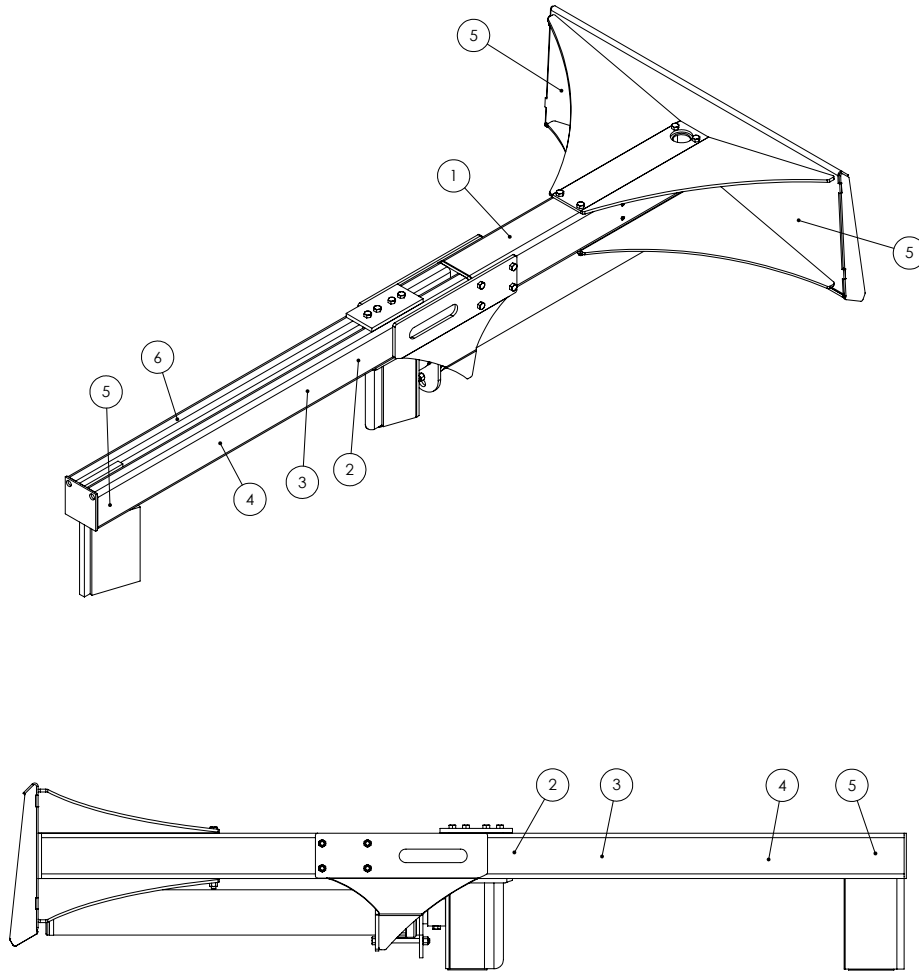

WX430 DECAL BREAKDOWN

ITEM	PART NO.	DESCRIPTION	QTY
1	Z94039	CAUTION - Read Manual	1
2	Z94040	WARNING - Moving Wedge	2
3	Z94067	Clear Guide	2
4	Z94056	Wallenstein	2
5	Z94019	Made in Canada	4
6	Z94066	Apply Oil or Grease	1