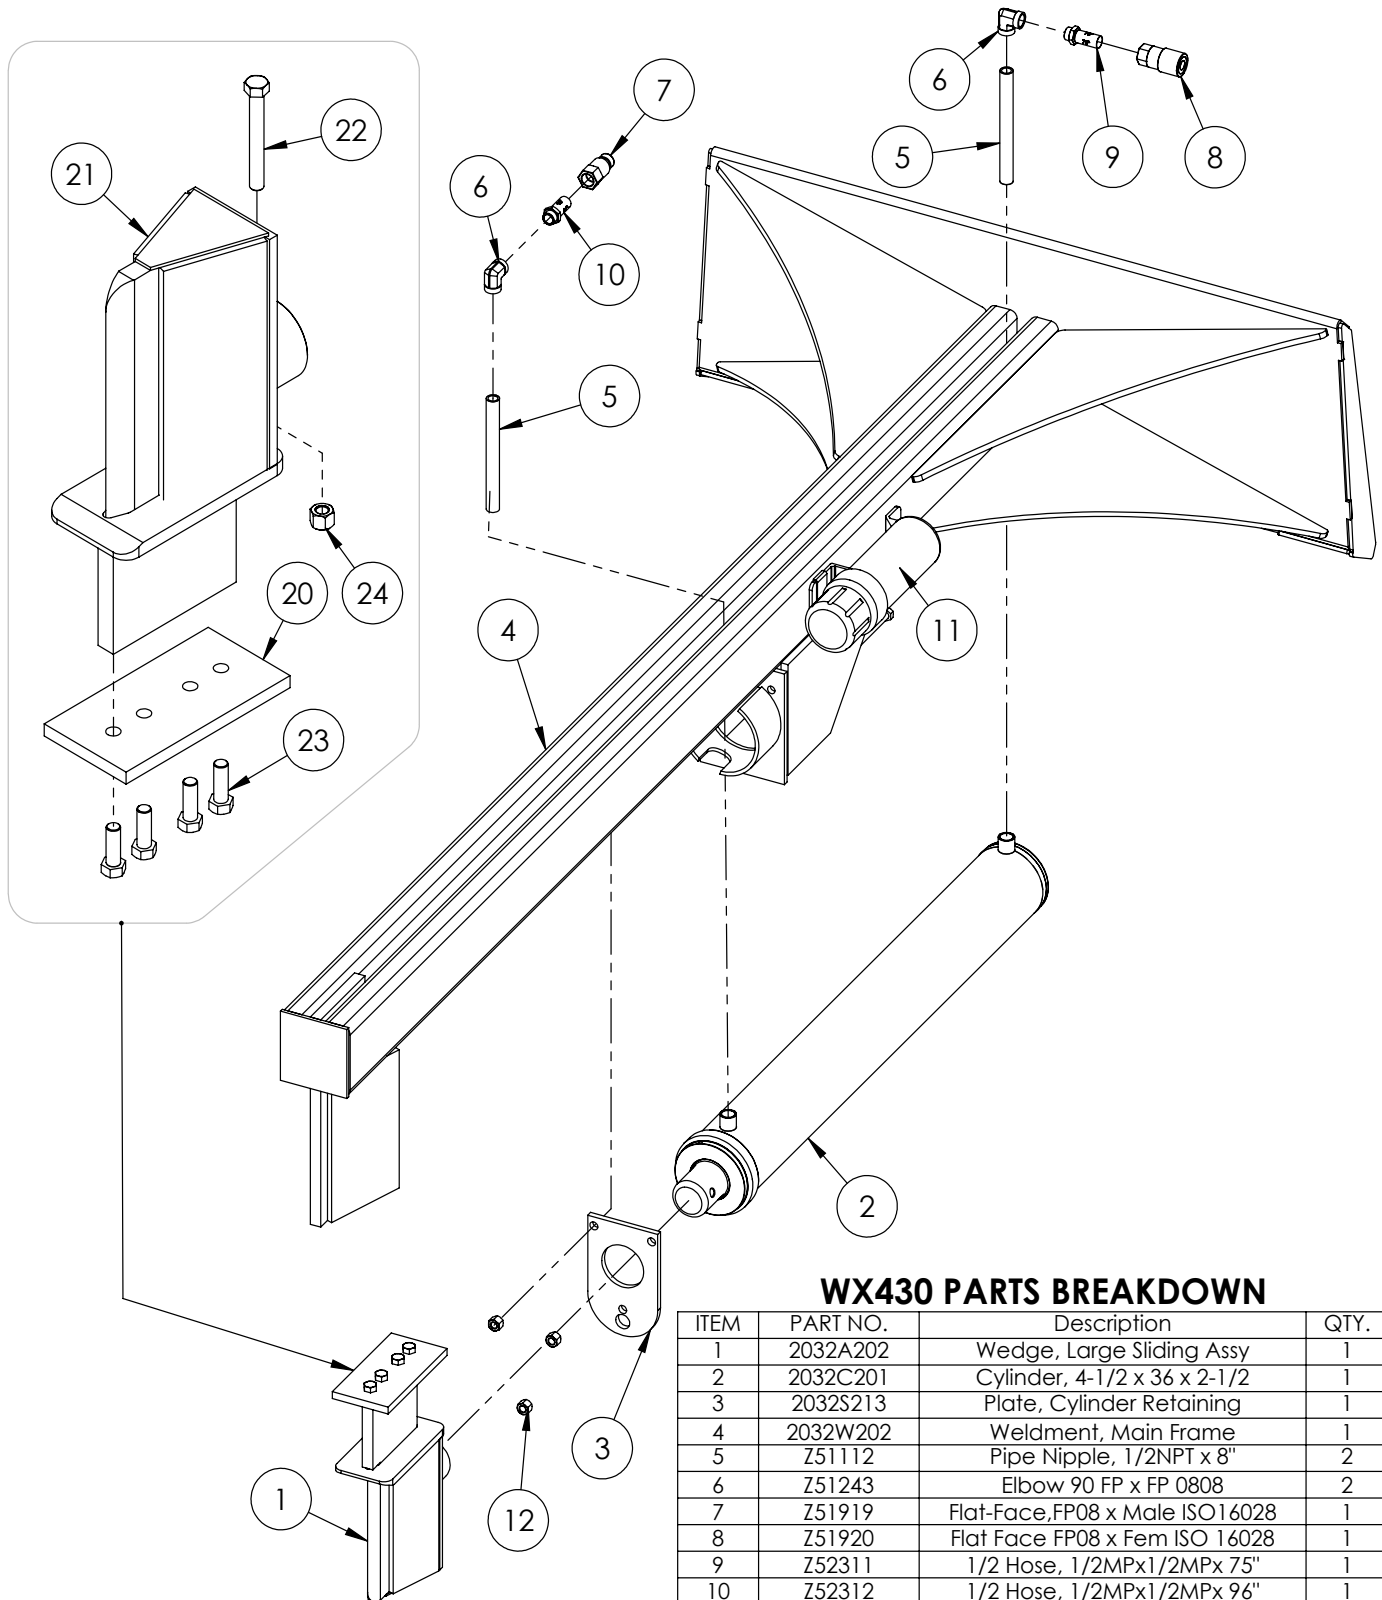

Cylinder	4
Main Parts	5
Decal Breakdown	6

4-1/2" x 36" STROKE CYLINDER PARTS

ITEM	PART NO.	DESCRIPTION	QTY
1	G450-250SA	4-1/2" Bore x 2-1/2" Rod Gland With Seals	1
2	P100-450SA	4-1/2" Bore Piston With Seals	1
3	2032C2011	Barrel, 4-1/2"	1
4	2032C2013	Rod, 2-1/2x 1	1
5	Z72292G8	Hex Lock Nut 1NF Grade 8	1
6	SLK-4525	Seal Kit, 4-1/2 x 2-1/2	1

WX430 PARTS BREAKDOWN

ITEM	PART NO.	Description	QTY.
1	2032A202	Wedge, Large Sliding Assy	1
2	2032C201	Cylinder, 4-1/2 x 36 x 2-1/2	1
3	2032S213	Plate, Cylinder Retaining	1
4	2032W202	Weldment, Main Frame	1
5	Z51112	Pipe Nipple, 1/2NPT x 8"	2
6	Z51243	Elbow 90 FP x FP 0808	2
7	Z51919	Flat-Face,FP08 x Male ISO16028	1
8	Z51920	Flat Face FP08 x Fem ISO 16028	1
9	Z52311	1/2 Hose, 1/2MPx1/2MPx 75"	1
10	Z52312	1/2 Hose, 1/2MPx1/2MPx 96"	1
11	Z71560	Hex Bolt 1/2NC x 6	3
12	Z72251	Hex Lock Nut 1/2NC	3
13	Z76712	Self-tapping Screw #10	1
14	Z96503	Manual Tube 3-1/2 Short	1
ITEM	PART NO.	Description	QTY.
20	2014S414	Plate, Sliding Wedge Capture	1
21	2032W203	Wedge, Large Sliding	1
22	Z71540	Hex Bolt 1/2NC x 4	1
23	Z71576	Hex Bolt 1/2NF x 1-1/2	4
24	Z72251	Hex Lock Nut 1/2NC	1