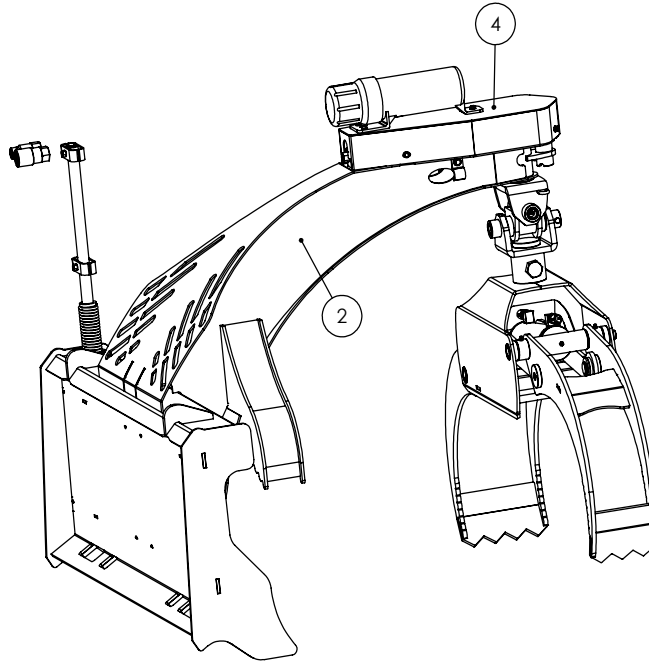

Z94019

Z94033

emb-079

TWO PANEL LOG GRAPPLE DECAL BREAKDOWN

ITEM	PART NO.	DESCRIPTION	QTY
1	Z94155	LX5200 LH	1
2	Z94156	LX5200 RH	1
3	Z94019	Made in Canada	1
4	Z94033	Boom/ Grapple Hazard	1
5	emb-079	Read Manual	1