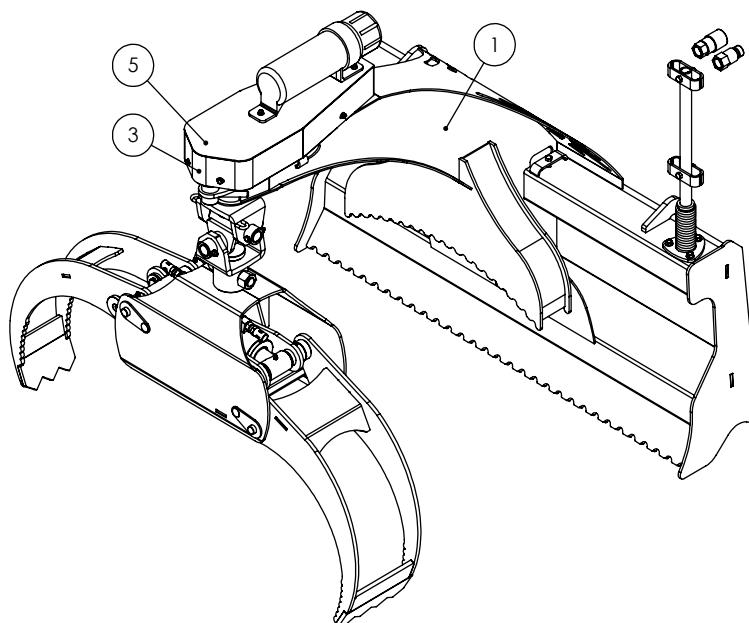

LOG GRAPPLE DECAL BREAKDOWN

ITEM	PART NO.	DESCRIPTION	QTY
1	Z94155	LX5200 LH	1
2	Z94156	LX5200 RH	1
3	Z94019	Made in Canada	1
4	Z94033	Boom/ Grapple Hazard	1
5	emb-079	Read Manual	1