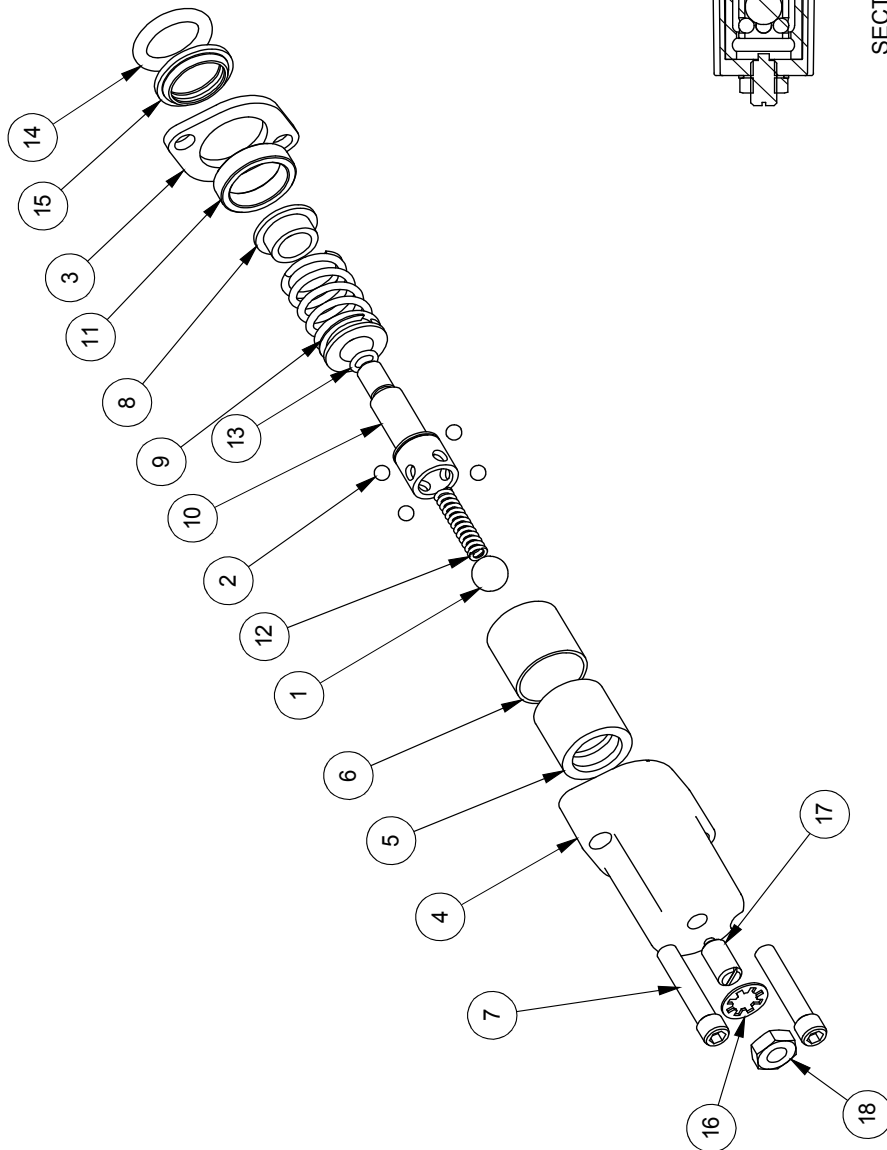

# Table of Contents

Cylinder	4
Main Parts	5
Valve	6
Valve and Fittings	8
4-Way Wedge (Optional)	9
Decal Breakdown	10

**5" x 24" STROKE CYLINDER PARTS**

ITEM	PART NO.	Description	QTY.
1	G500-250SA	5" Bore x 2-1/2" Rod Gland With Seals	1
2	P100-500SA	5" Bore Piston With Seals	1
3	2015C5014	Barrel, 5"	1
4	2015C5012	Rod, 2-1/2x 1	1
5	Z72292G8	Hex Lock Nut 1NF Grade 8	1
6	SLK-5025	Seal Kit, 5 x 2-1/2	1

**WX460 PARTS BREAKDOWN**

ITEM	PART NO.	Description	QTY.
2	2015A505	Wedge Assy for 5" Cylinder	1
3	2015C501	Cylinder, 5 x 24" x 2-1/2	1
4	2033L101	Gusset Frame, Skidsteer Mount	1
5	2033L101H	LH Gusset Frame	1
6	2033W303	Weldment, Skidsteer Mount	1
7	2035W505	Weldment, WX460 Main Frame	1
8	2061S121	Plate, Cylinder Retaining (Bolt)	1
9	Z51331	Elbow 90 MP x FPX 0808	1
10	Z51919	Flat-Face,FP08 x MISO16028	1
11	Z51920	Flat Face FP08 x FISO 16028	1
12	Z52301	1/2 Hose MP08 x MP08 x 16"	1
13	Z52305	1/2 Hose, MP08 x MP08 x 24"	1
14	Z52312	1/2 Hose, 1/2MPx1/2MPx 96"	2
15	Z71515	Hex Bolt 1/2NC x 1-1/2	12
16	Z71560	Hex Bolt 1/2NC x 6	3
17	Z71565	Hex Bolt, 1/2NC x 6-1/2	4
18	Z72251	Hex Lock Nut 1/2NC	19
19	Z72521	Flange Nut 5/16NC	1
20	Z73151	Flat Washer, 1/2	12
21	Z96503	Manual Tube 3-1/2 Short	1
ITEM	PART NO.	Description	QTY.
30	2014S414	Plate, Sliding Wedge Capture	1
31	2015W505	Wedge for 5" Cylinder	1
32	Z71540	Hex Bolt 1/2NC x 4	1
33	Z71576	Hex Bolt 1/2NF x 1-1/2	4
34	Z72251	Hex Lock Nut 1/2NC	1

SECTION A-A

**VALVE AND FITTINGS PARTS BREAKDOWN**

ITEM	PART NO.	Description	QTY.
1	Z51331	Elbow 90 MP x FPX 0808	4
2	Z56209	Valve, Single Function Detent	1
3	*Z56210*	Valve, Closed Center	*
4	Z56915	Complete Handle Kit for Z56209	1
5	Z72111	Hex Lock Nut 1/4NC	3
6	Z75114	SHCS, 1/4NC x 1-3/4	3