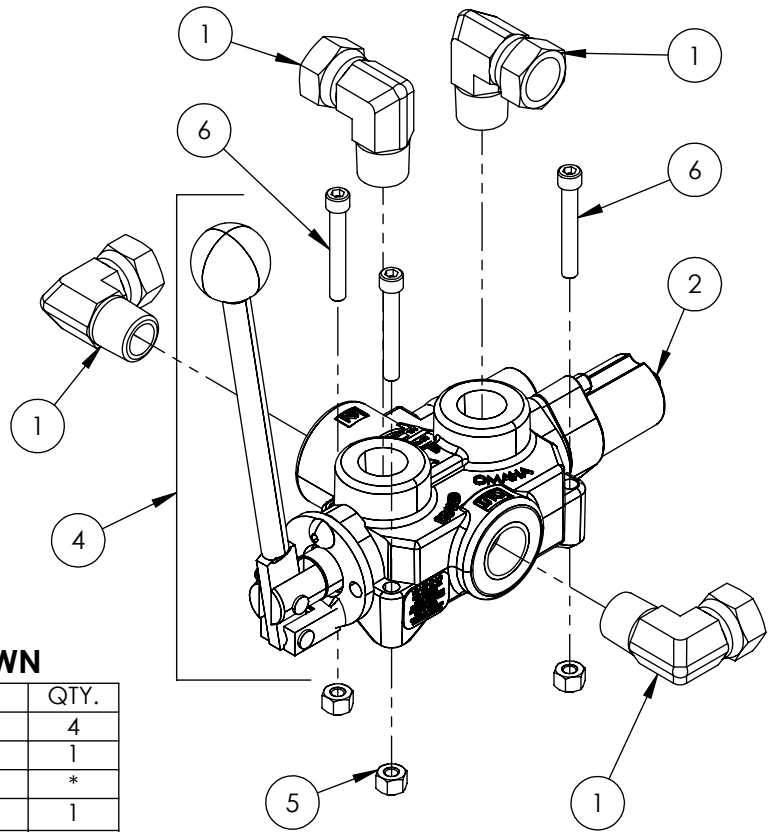

# Table of Contents

Cylinder	4
Main Parts	5
Valve	6
Valve and Fittings	8
4-Way Wedge (Optional)	9
Decal Breakdown	10

**5" x 24" STROKE CYLINDER PARTS**

ITEM	PART NO.	Description	QTY.
1	G500-250SA	5" Bore x 2-1/2" Rod Gland With Seals	1
2	P100-500SA	5" Bore Piston With Seals	1
3	2015C5014	Barrel, 5"	1
4	2015C5012	Rod, 2-1/2x 1	1
5	Z72292G8	Hex Lock Nut 1NF Grade 8	1
6	SLK-5025	Seal Kit, 5 x 2-1/2	1

**WX460 PARTS BREAKDOWN**

ITEM	PART NO.	Description	QTY.
2	2015A505	Wedge Assy for 5" Cylinder	1
3	2015C501	Cylinder, 5 x 24" x 2-1/2	1
4	2033L101	Gusset Frame, Skidsteer Mount	1
5	2033L101H	LH Gusset Frame	1
6	2033W303	Weldment, Skidsteer Mount	1
7	2035W505	Weldment, WX460 Main Frame	1
8	2061S121	Plate, Cylinder Retaining (Bolt)	1
9	Z51331	Elbow 90 MP x FPX 0808	1
10	Z51919	Flat-Face,FP08 x MISO16028	1
11	Z51920	Flat Face FP08 x FISO 16028	1
12	Z52301	1/2 Hose MP08 x MP08 x 16"	1
13	Z52305	1/2 Hose, MP08 x MP08 x 24"	1
14	Z52312	1/2 Hose, 1/2MPx1/2MPx 96"	2
15	Z71515	Hex Bolt 1/2NC x 1-1/2	12
16	Z71560	Hex Bolt 1/2NC x 6	3
17	Z71565	Hex Bolt, 1/2NC x 6-1/2	4
18	Z72251	Hex Lock Nut 1/2NC	19
19	Z72521	Flange Nut 5/16NC	1
20	Z73151	Flat Washer, 1/2	12
21	Z96503	Manual Tube 3-1/2 Short	1
ITEM	PART NO.	Description	QTY.
30	2014S414	Plate, Sliding Wedge Capture	1
31	2015W505	Wedge for 5" Cylinder	1
32	Z71540	Hex Bolt 1/2NC x 4	1
33	Z71576	Hex Bolt 1/2NF x 1-1/2	4
34	Z72251	Hex Lock Nut 1/2NC	1

SECTION A-A

**VALVE AND FITTINGS PARTS BREAKDOWN**

ITEM	PART NO.	Description	QTY.
1	Z51331	Elbow 90 MP x FPX 0808	4
2	Z56209	Valve, Single Function Detent	1
3	*Z56210*	Valve, Closed Center	*
4	Z56915	Complete Handle Kit for Z56209	1
5	Z72111	Hex Lock Nut 1/4NC	3
6	Z75114	SHCS, 1/4NC x 1-3/4	3