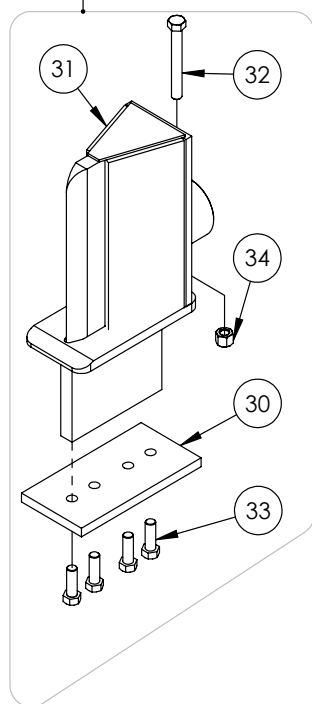

# Table of Contents

Cylinder	4
Main Parts	5
Valve	6
Valve and Fittings	8
4-Way Wedge (Optional)	9
Decal Breakdown	10

**5" x 24" STROKE CYLINDER PARTS**

ITEM	PART NO.	Description	QTY.
1	G500-250SA	5" Bore x 2-1/2" Rod Gland With Seals	1
2	P100-500SA	5" Bore Piston With Seals	1
3	2015C5014	Barrel, 5"	1
4	2015C5012	Rod, 2-1/2x 1	1
5	Z72292G8	Hex Lock Nut 1NF Grade 8	1
6	SLK-5025	Seal Kit, 5 x 2-1/2	1

**WX460 PARTS BREAKDOWN**

ITEM	PART NO.	Description	QTY.
2	2015A505	Wedge Assy for 5" Cylinder	1
3	2015C501	Cylinder, 5 x 24" x 2-1/2	1
4	2033L101	Gusset Frame, Skidsteer Mount	1
5	2033L101H	LH Gusset Frame	1
6	2033W303	Weldment, Skidsteer Mount	1
7	2035W505	Weldment, WX460 Main Frame	1
8	2061S121	Plate, Cylinder Retaining (Bolt)	1
9	Z51331	Elbow 90 MP x FPX 0808	1
10	Z51919	Flat-Face,FP08 x MISO16028	1
11	Z51920	Flat Face FP08 x FISO 16028	1
12	Z52301	1/2 Hose MP08 x MP08 x 16"	1
13	Z52305	1/2 Hose, MP08 x MP08 x 24"	1
14	Z52312	1/2 Hose, 1/2MPx1/2MPx 96"	2
15	Z71515	Hex Bolt 1/2NC x 1-1/2	12
16	Z71560	Hex Bolt 1/2NC x 6	3
17	Z71565	Hex Bolt, 1/2NC x 6-1/2	4
18	Z72251	Hex Lock Nut 1/2NC	19
19	Z72521	Flange Nut 5/16NC	1
20	Z73151	Flat Washer, 1/2	12
21	Z96503	Manual Tube 3-1/2 Short	1
ITEM	PART NO.	Description	QTY.
30	2014S414	Plate, Sliding Wedge Capture	1
31	2015W505	Wedge for 5" Cylinder	1
32	Z71540	Hex Bolt 1/2NC x 4	1
33	Z71576	Hex Bolt 1/2NF x 1-1/2	4
34	Z72251	Hex Lock Nut 1/2NC	1

SECTION A-A

**VALVE AND FITTINGS PARTS BREAKDOWN**

ITEM	PART NO.	Description	QTY.
1	Z51331	Elbow 90 MP x FPX 0808	4
2	Z56209	Valve, Single Function Detent	1
3	*Z56210*	Valve, Closed Center	*
4	Z56915	Complete Handle Kit for Z56209	1
5	Z72111	Hex Lock Nut 1/4NC	3
6	Z75114	SHCS, 1/4NC x 1-3/4	3