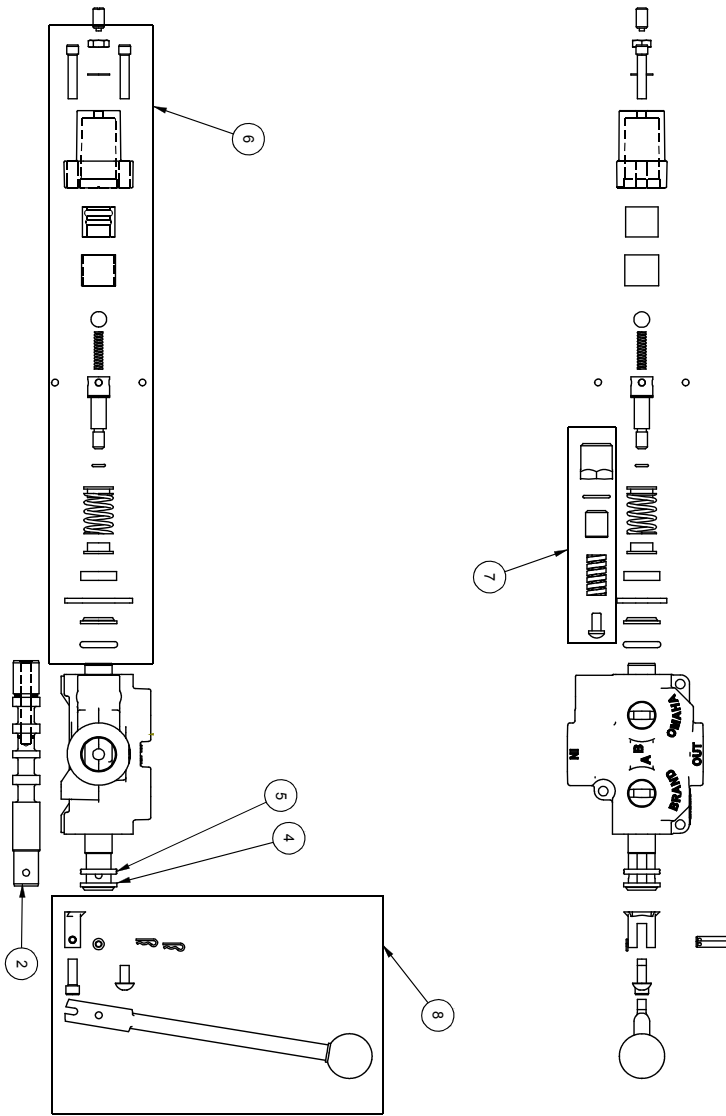

# Table of Contents

Cylinder	4
Main Parts	5
Valve	6
Valve and Fittings	8
4-Way Wedge (Optional)	9
Decal Breakdown	10

**5" x 24" STROKE CYLINDER PARTS**

ITEM	PART NO.	Description	QTY.
1	G500-250SA	5" Bore x 2-1/2" Rod Gland With Seals	1
2	P100-500SA	5" Bore Piston With Seals	1
3	2015C5014	Barrel, 5"	1
4	2015C5012	Rod, 2-1/2x 1	1
5	Z72292G8	Hex Lock Nut 1NF Grade 8	1
6	SLK-5025	Seal Kit, 5 x 2-1/2	1

**WX460 PARTS BREAKDOWN**

ITEM	PART NO.	Description	QTY.
2	2015A505	Wedge Assy for 5" Cylinder	1
3	2015C501	Cylinder, 5 x 24" x 2-1/2	1
4	2033L101	Gusset Frame, Skidsteer Mount	1
5	2033L101H	LH Gusset Frame	1
6	2033W303	Weldment, Skidsteer Mount	1
7	2035W505	Weldment, WX460 Main Frame	1
8	2061S121	Plate, Cylinder Retaining (Bolt)	1
9	Z51331	Elbow 90 MP x FPX 0808	1
10	Z51919	Flat-Face,FP08 x MISO16028	1
11	Z51920	Flat Face FP08 x FISO 16028	1
12	Z52301	1/2 Hose MP08 x MP08 x 16"	1
13	Z52305	1/2 Hose, MP08 x MP08 x 24"	1
14	Z52312	1/2 Hose, 1/2MPx1/2MPx 96"	2
15	Z71515	Hex Bolt 1/2NC x 1-1/2	12
16	Z71560	Hex Bolt 1/2NC x 6	3
17	Z71565	Hex Bolt, 1/2NC x 6-1/2	4
18	Z72251	Hex Lock Nut 1/2NC	19
19	Z72521	Flange Nut 5/16NC	1
20	Z73151	Flat Washer, 1/2	12
21	Z96503	Manual Tube 3-1/2 Short	1
ITEM	PART NO.	Description	QTY.
30	2014S414	Plate, Sliding Wedge Capture	1
31	2015W505	Wedge for 5" Cylinder	1
32	Z71540	Hex Bolt 1/2NC x 4	1
33	Z71576	Hex Bolt 1/2NF x 1-1/2	4
34	Z72251	Hex Lock Nut 1/2NC	1

SECTION A-A

**VALVE AND FITTINGS PARTS BREAKDOWN**

ITEM	PART NO.	Description	QTY.
1	Z51331	Elbow 90 MP x FPX 0808	4
2	Z56209	Valve, Single Function Detent	1
3	*Z56210*	Valve, Closed Center	*
4	Z56915	Complete Handle Kit for Z56209	1
5	Z72111	Hex Lock Nut 1/4NC	3
6	Z75114	SHCS, 1/4NC x 1-3/4	3