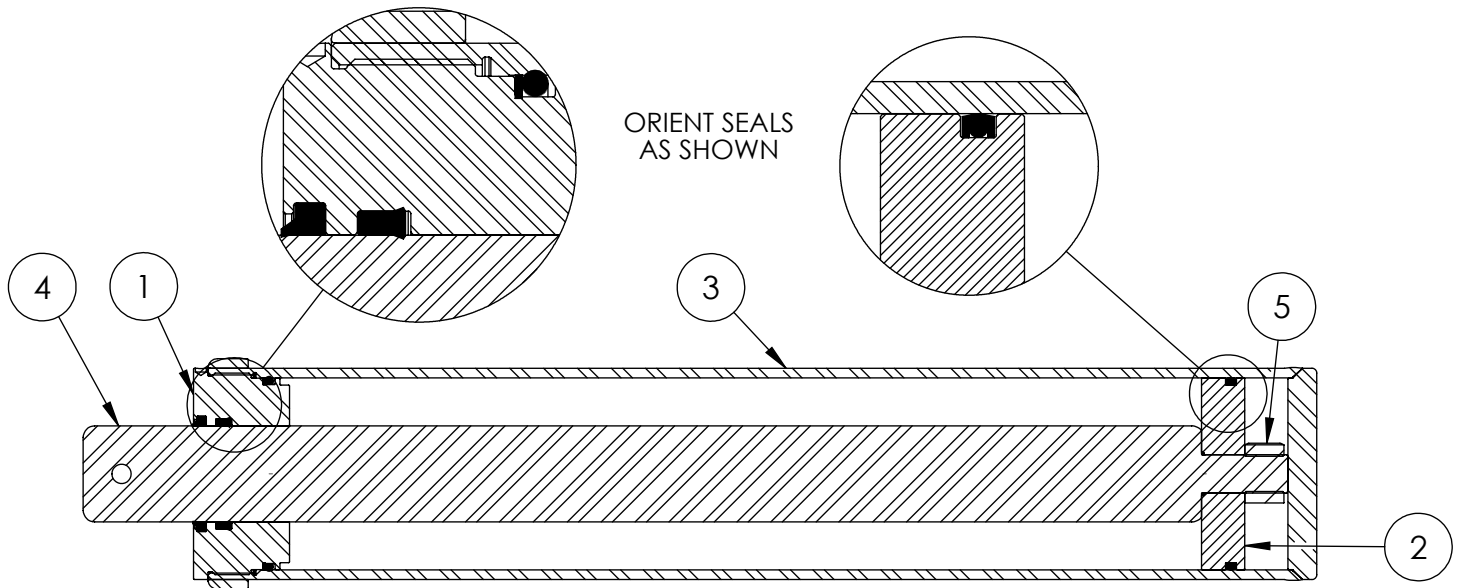

# Table of Contents

Cylinder	4
Main Parts	5
Valve	6
Valve and Fittings	8
4-Way Wedge (Optional)	9
Decal Breakdown	10

**5" x 24" STROKE CYLINDER PARTS**

ITEM	PART NO.	Description	QTY.
1	G500-250SA	5" Bore x 2-1/2" Rod Gland With Seals	1
2	P100-500SA	5" Bore Piston With Seals	1
3	2015C5014	Barrel, 5"	1
4	2015C5012	Rod, 2-1/2x 1	1
5	Z72292G8	Hex Lock Nut 1NF Grade 8	1
6	SLK-5025	Seal Kit, 5 x 2-1/2	1