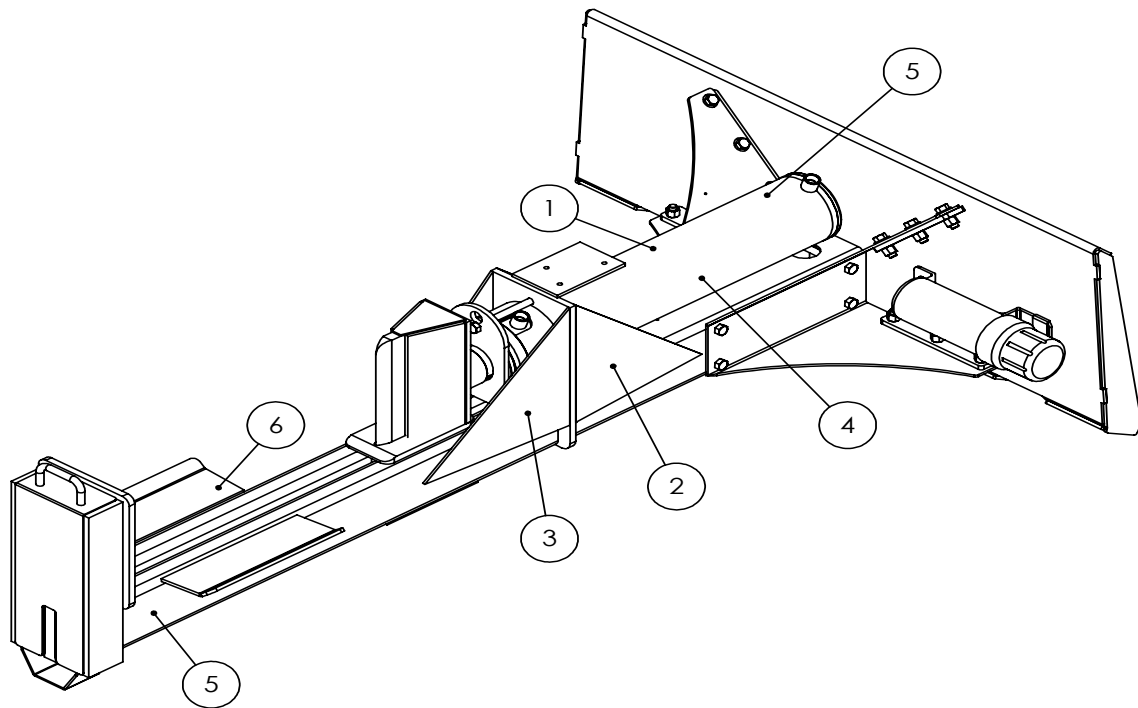

WX460 DECAL BREAKDOWN

ITEM	PART NO.	DESCRIPTION	QTY
1	Z94039	CAUTION - Read Manual	1
2	Z94040	WARNING - Moving Wedge	2
3	Z94067	Clear Guide	2
4	Z94056	Wallenstein	2
5	Z94019	Made in Canada	3
6	Z94066	Apply Oil or Grease	1