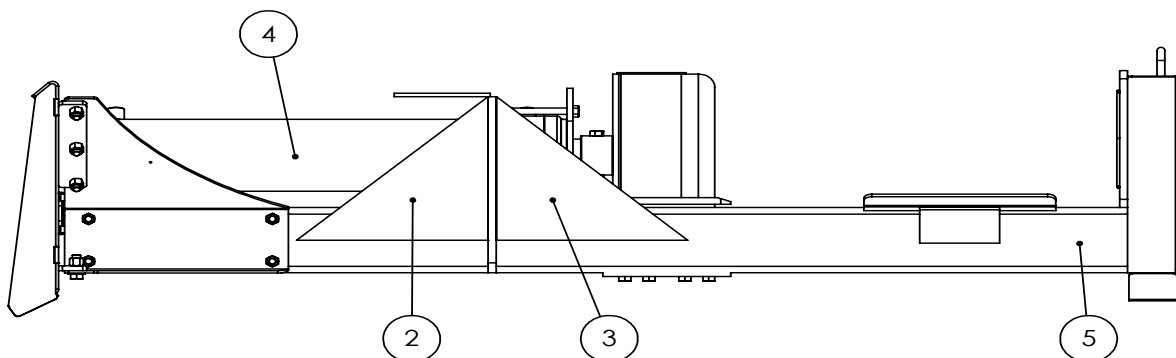

WX460 DECAL BREAKDOWN

ITEM	PART NO.	DESCRIPTION	QTY
1	Z94039	CAUTION - Read Manual	1
2	Z94040	WARNING - Moving Wedge	2
3	Z94067	Clear Guide	2
4	Z94056	Wallenstein	2
5	Z94019	Made in Canada	3
6	Z94066	Apply Oil or Grease	1