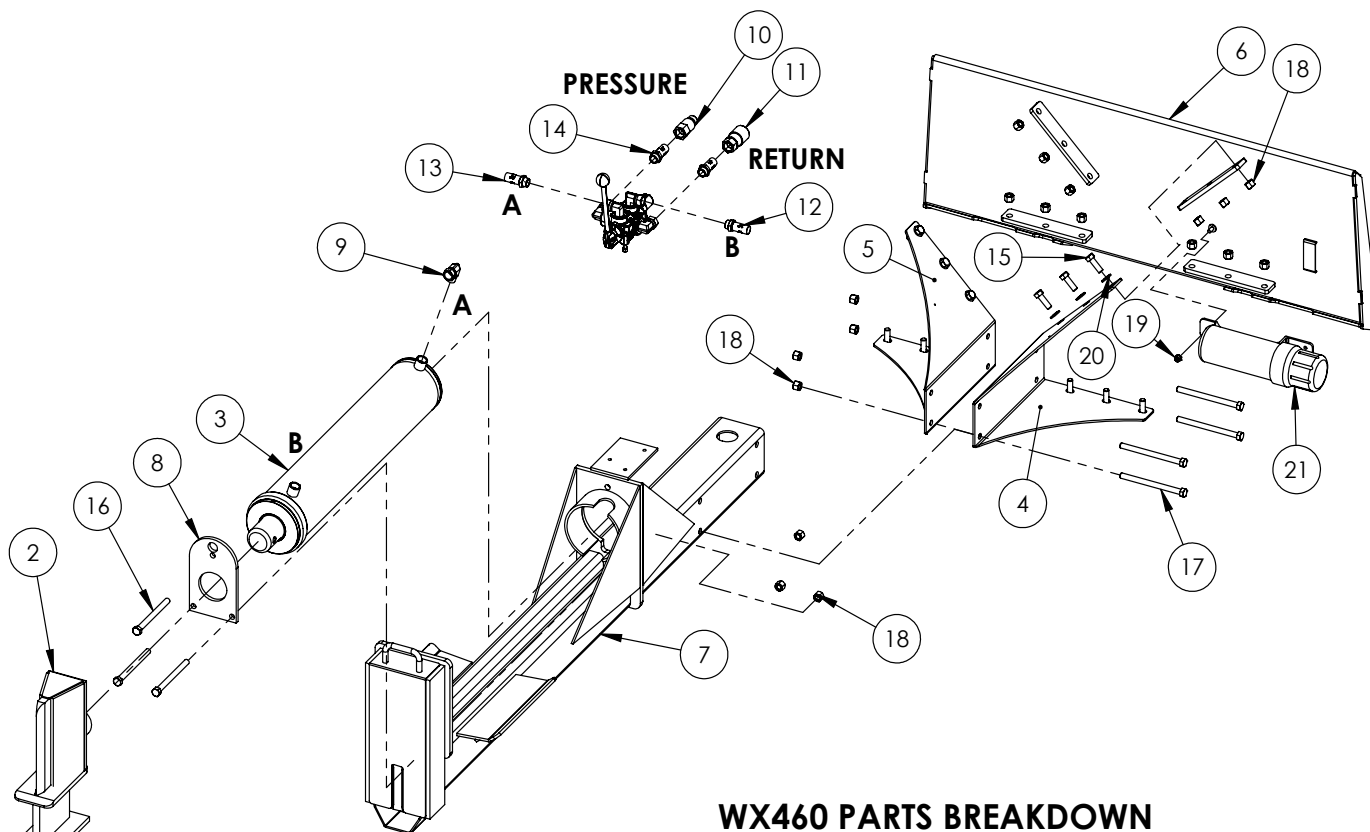

# Table of Contents

Cylinder	4
Main Parts	5
Valve	6
Valve and Fittings	8
4-Way Wedge (Optional)	9
Decal Breakdown	10

**5" x 24" STROKE CYLINDER PARTS**

ITEM	PART NO.	Description	QTY.
1	G500-250SA	5" Bore x 2-1/2" Rod Gland With Seals	1
2	P100-500SA	5" Bore Piston With Seals	1
3	2015C5014	Barrel, 5"	1
4	2015C5012	Rod, 2-1/2x 1	1
5	Z72292G8	Hex Lock Nut 1NF Grade 8	1
6	SLK-5025	Seal Kit, 5 x 2-1/2	1

**WX460 PARTS BREAKDOWN**

ITEM	PART NO.	Description	QTY.
2	2015A505	Wedge Assy for 5" Cylinder	1
3	2015C501	Cylinder, 5 x 24" x 2-1/2	1
4	2033L101	Gusset Frame, Skidsteer Mount	1
5	2033L101H	LH Gusset Frame	1
6	2033W303	Weldment, Skidsteer Mount	1
7	2035W505	Weldment, WX460 Main Frame	1
8	2061S121	Plate, Cylinder Retaining (Bolt)	1
9	Z51331	Elbow 90 MP x FPX 0808	1
10	Z51919	Flat-Face,FP08 x MISO16028	1
11	Z51920	Flat Face FP08 x FISO 16028	1
12	Z52301	1/2 Hose MP08 x MP08 x 16"	1
13	Z52305	1/2 Hose, MP08 x MP08 x 24"	1
14	Z52312	1/2 Hose, 1/2MPx1/2MPx 96"	2
15	Z71515	Hex Bolt 1/2NC x 1-1/2	12
16	Z71560	Hex Bolt 1/2NC x 6	3
17	Z71565	Hex Bolt, 1/2NC x 6-1/2	4
18	Z72251	Hex Lock Nut 1/2NC	19
19	Z72521	Flange Nut 5/16NC	1
20	Z73151	Flat Washer, 1/2	12
21	Z96503	Manual Tube 3-1/2 Short	1
ITEM	PART NO.	Description	QTY.
30	2014S414	Plate, Sliding Wedge Capture	1
31	2015W505	Wedge for 5" Cylinder	1
32	Z71540	Hex Bolt 1/2NC x 4	1
33	Z71576	Hex Bolt 1/2NF x 1-1/2	4
34	Z72251	Hex Lock Nut 1/2NC	1

SECTION A-A

**VALVE AND FITTINGS PARTS BREAKDOWN**

ITEM	PART NO.	Description	QTY.
1	Z51331	Elbow 90 MP x FPX 0808	4
2	Z56209	Valve, Single Function Detent	1
3	*Z56210*	Valve, Closed Center	*
4	Z56915	Complete Handle Kit for Z56209	1
5	Z72111	Hex Lock Nut 1/4NC	3
6	Z75114	SHCS, 1/4NC x 1-3/4	3