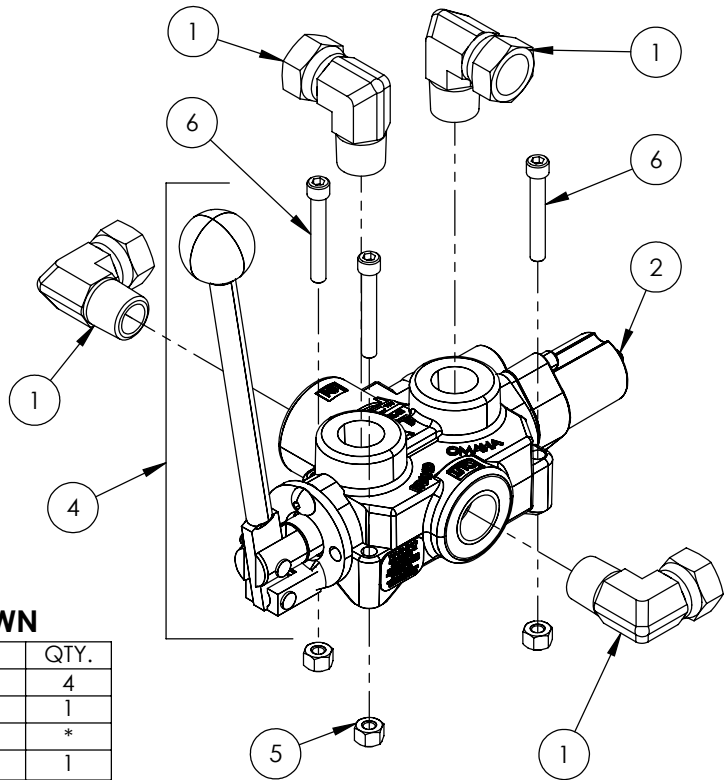

Cylinder	4
Main Parts	5
Valve and Fittings	6
Valve Assembly	7
Sliding Wedge	8
4-Way Optional Sliding Wedge	9
Decal Breakdown	10

4-1/2" x 48" STROKE CYLINDER PARTS

ITEM	PART NO.	DESCRIPTION	QTY
1	G450-250SA	4-1/2" Bore x 2-1/2" Rod Gland With Seals	1
2	P100-450SA	4-1/2" Bore Piston With Seals	1
3	2013C3014	Barrel, 4-1/2"	1
4	2013C3012	Rod, 2-1/2x 1	1
5	Z72292G8	Hex Lock Nut 1NF Grade 8	1
6	SLK-4525	Seal Kit, 4-1/2 x 2-1/2	1

WX330 Parts Breakdown

ITEM	PART NO.	DESCRIPTION	QTY
1	2013W312	Weldment, WX330	1
2	2013C301	Cylinder, 4-1/2 x 48" x 2-1/2	1
3	2011A103	Assembly, Valve with Fittings	1
4	2032A202	Wedge, Large Sliding Assy	1
5	2013W304	Weldment, 3pt WX330	1
6	2032S213	Plate, Cylinder Retaining	1
7	Z52301	1/2 Hose MP08 x MP08 x 16"	1
8	Z52310	1/2 Hose MP08 x MP08 x 48"	1
9	Z51926	FP08 x Pioneer Coupler	2
10	Z96503	Manual Tube 3-1/2 Short	1
11	Z52312	1/2 Hose, 1/2MPx1/2MPx 96"	2
12	Z51331	Elbow 90 MP x FPX 0808	1
13	Z72221	Hex Lock Nut 5/16NC	1
14	Z71565	Hex Bolt, 1/2NC x 6-1/2	7
15	Z72251	Hex Lock Nut 1/2NC	4
16	Z72251	Hex Lock Nut 1/2NC	3

VALVE AND FITTINGS PARTS BREAKDOWN

ITEM	PART NO.	Description	QTY.
1	Z51331	Elbow 90 MP x FPX 0808	4
2	Z56209	Valve, Single Function Detent	1
3	*Z56210*	Valve, Closed Center	*
4	Z56915	Complete Handle Kit for Z56209	1
5	Z72111	Hex Lock Nut 1/4NC	3
6	Z75114	SHCS, 1/4NC x 1-3/4	3

CLOSED CENTER VALVE REQUIRED FOR "C" MODELS.

Valve Assembly

ITEM NO.	QTY.	PART NO.	DESCRIPTION
1	1	B5057	7/16 BALL
2	4	DC7604	3/16 BALL
3	1	SF306	RETAINER
4	1	SF477L	SH LS ENDCAP
5	1	SF480	SD SLEEVE
6	1	SF483	SPACER
7	2	SF486	ALLEN SCREW
8	2	SF489	CENTER STOP
9	1	SF490	CENTERING SPRING
10	1	SF492	HOUSING
11	1	SF315	SPACER
12	1	LS305	DETENT SPRING
13	1	DC7583	O-RING 3-902
14	1	SF496	METRIC O-RING
15	1	LS306	LS WIPER
16	1	SF502	5/16 LOCK WASHER
17	1	SF503	SPRING PLUNGER
18	1	SF504	5/16 HEX JAM NUT