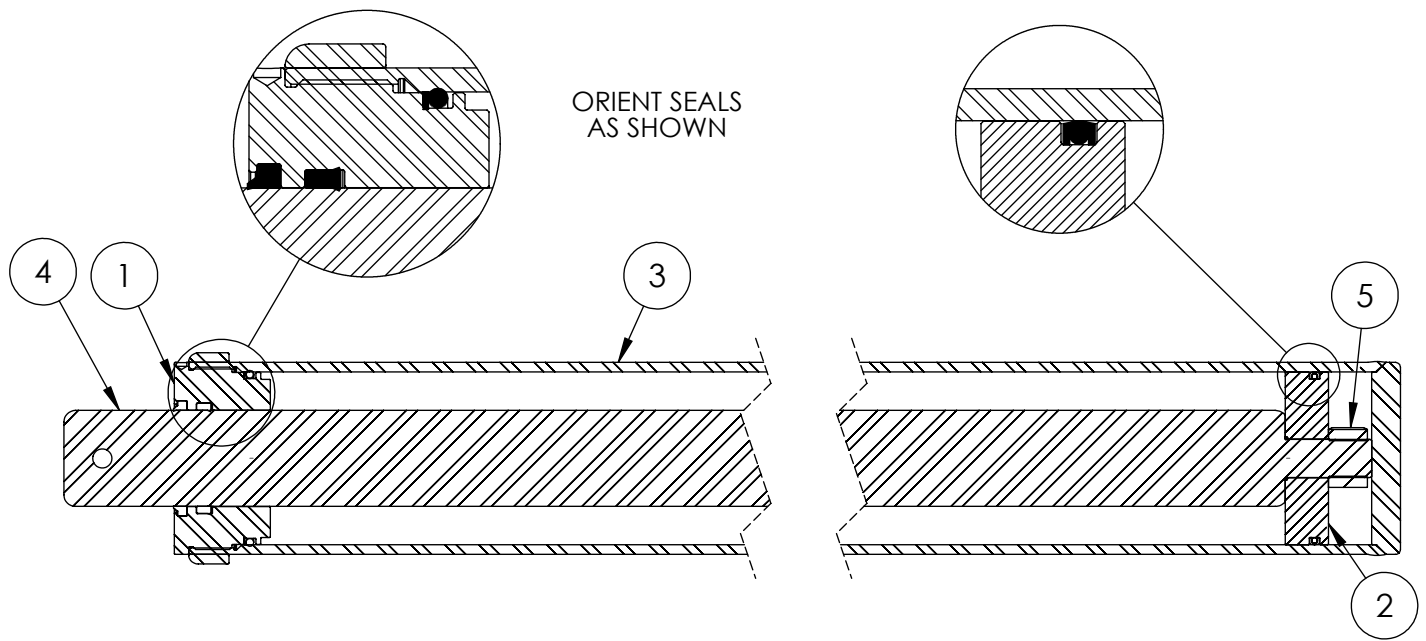

**WX330 Tractor Mount
Splitter Parts Manual
S/N 233037 to S/N 233041**

Foreword

EMB Mfg. has prepared this parts manual to assist customers in ordering quality OEM replacement parts.

Proper and regular service and replacing old, worn or broken parts with the correct Wallenstein parts are essential to prolonging the life of your Wallenstein product. Please refer to this manual before ordering any replacement parts.

Cylinder	4
Main Parts	5
Valve and Fittings	6
Valve Assembly	7
Sliding Wedge	8
4-Way Optional Sliding Wedge	9
Decal Breakdown	10

4-1/2" x 48" STROKE CYLINDER PARTS

ITEM	PART NO.	DESCRIPTION	QTY
1	G450-250SA	4-1/2" Bore x 2-1/2" Rod Gland With Seals	1
2	P100-450SA	4-1/2" Bore Piston With Seals	1
3	2013C3014	Barrel, 4-1/2"	1
4	2013C3012	Rod, 2-1/2x 1	1
5	Z72292G8	Hex Lock Nut 1NF Grade 8	1
6	SLK-4525	Seal Kit, 4-1/2 x 2-1/2	1