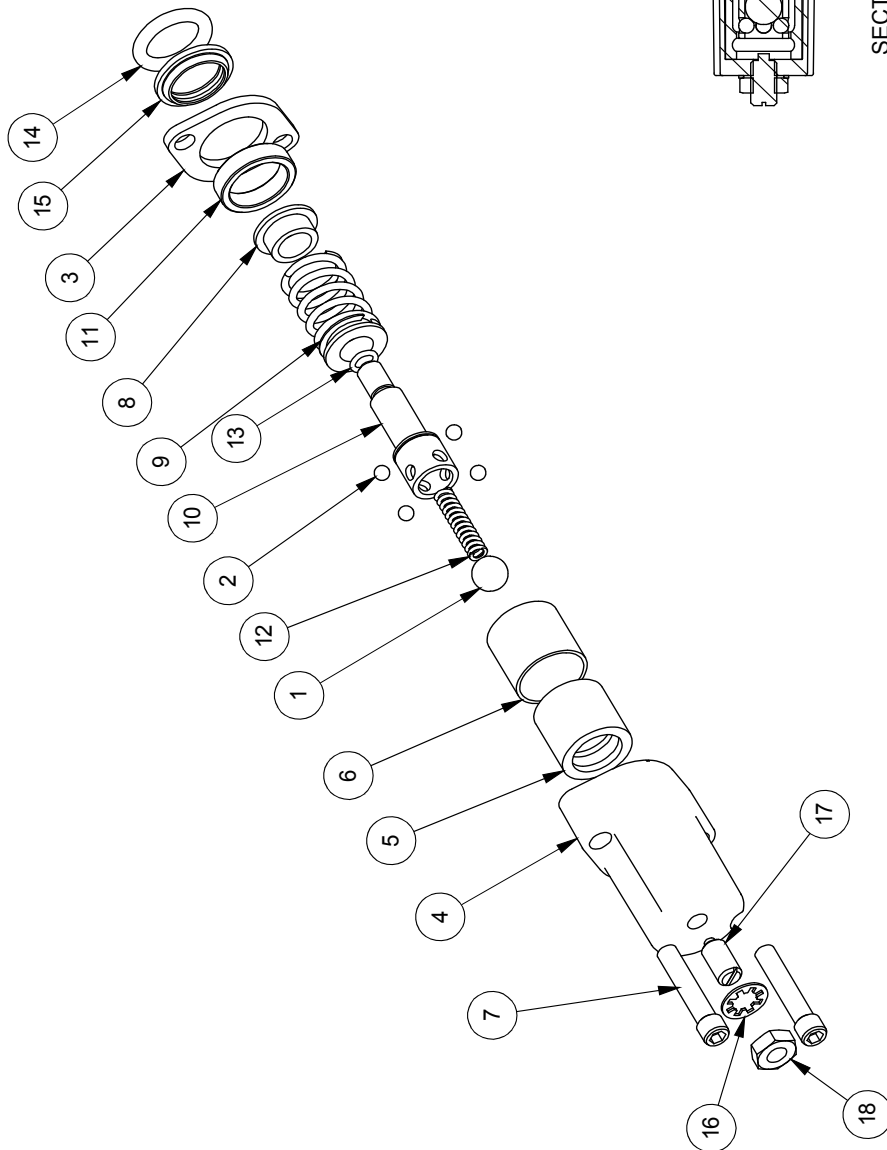

Cylinder	4
Main Parts	5
Valve	6
Valve and Fittings	8
4-Way Wedge (Optional)	9
Decal Breakdown	10

5" x 24" STROKE CYLINDER PARTS

ITEM	PART NO.	Description	QTY.
1	G500-250SA	5" Bore x 2-1/2" Rod Gland With Seals	1
2	P100-500SA	5" Bore Piston With Seals	1
3	2015C5014	Barrel, 5"	1
4	2015C5012	Rod, 2-1/2x 1	1
5	Z72292G8	Hex Lock Nut 1NF Grade 8	1
6	SLK-5025	Seal Kit, 5 x 2-1/2	1

WX460 PARTS BREAKDOWN

ITEM	PART NO.	Description	QTY.
2	2015A505	Wedge Assy for 5" Cylinder	1
3	2015C501	Cylinder, 5 x 24" x 2-1/2	1
4	2033L101	Gusset Frame, Skidsteer Mount	1
5	2033L101H	LH Gusset Frame	1
6	2033W303	Weldment, Skidsteer Mount	1
7	2035W505	Weldment, WX460 Main Frame	1
8	2061S121	Plate, Cylinder Retaining (Bolt)	1
9	Z51331	Elbow 90 MP x FPX 0808	1
10	Z51919	Flat-Face, FP08 x MISO 16028	1
11	Z51920	Flat Face FP08 x FISO 16028	1
12	Z52301	1/2 Hose MP08 x MP08 x 16"	1
13	Z52305	1/2 Hose, MP08 x MP08 x 24"	1
14	Z52312	1/2 Hose, 1/2MPx1/2MPx 96"	2
15	Z71515	Hex Bolt 1/2NC x 1-1/2	12
16	Z71560	Hex Bolt 1/2NC x 6	3
17	Z71565	Hex Bolt, 1/2NC x 6-1/2	4
18	Z72251	Hex Lock Nut 1/2NC	19
19	Z72521	Flange Nut 5/16NC	1
20	Z73151	Flat Washer, 1/2	12
21	Z96503	Manual Tube 3-1/2 Short	1
ITEM	PART NO.	Description	QTY.
30	2014S414	Plate, Sliding Wedge Capture	1
31	2015W505	Wedge for 5" Cylinder	1
32	Z71540	Hex Bolt 1/2NC x 4	1
33	Z71576	Hex Bolt 1/2NF x 1-1/2	4
34	Z72251	Hex Lock Nut 1/2NC	1

SECTION A-A

VALVE AND FITTINGS PARTS BREAKDOWN

ITEM	PART NO.	Description	QTY.
1	Z51331	Elbow 90 MP x FPX 0808	4
2	Z56209	Valve, Single Function Detent	1
3	*Z56210*	Valve, Closed Center	*
4	Z56915	Complete Handle Kit for Z56209	1
5	Z72111	Hex Lock Nut 1/4NC	3
6	Z75114	SHCS, 1/4NC x 1-3/4	3