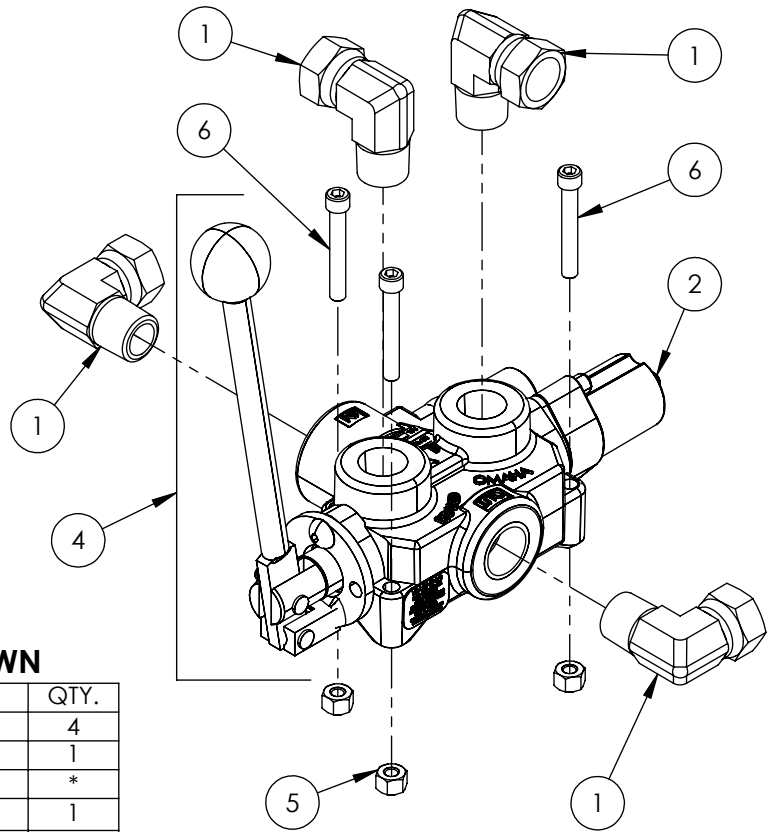

Cylinder	4
Main Parts	5
Valve	6
Valve and Fittings	8
4-Way Wedge (Optional)	9
Decal Breakdown	10

5" x 24" STROKE CYLINDER PARTS

ITEM	PART NO.	Description	QTY.
1	G500-250SA	5" Bore x 2-1/2" Rod Gland With Seals	1
2	P100-500SA	5" Bore Piston With Seals	1
3	2015C5014	Barrel, 5"	1
4	2015C5012	Rod, 2-1/2x 1	1
5	Z72292G8	Hex Lock Nut 1NF Grade 8	1
6	SLK-5025	Seal Kit, 5 x 2-1/2	1

WX460 PARTS BREAKDOWN

ITEM	PART NO.	Description	QTY.
2	2015A505	Wedge Assy for 5" Cylinder	1
3	2015C501	Cylinder, 5 x 24" x 2-1/2	1
4	2033L101	Gusset Frame, Skidsteer Mount	1
5	2033L101H	LH Gusset Frame	1
6	2033W303	Weldment, Skidsteer Mount	1
7	2035W505	Weldment, WX460 Main Frame	1
8	2061S121	Plate, Cylinder Retaining (Bolt)	1
9	Z51331	Elbow 90 MP x FPX 0808	1
10	Z51919	Flat-Face, FP08 x MISO 16028	1
11	Z51920	Flat Face FP08 x FISO 16028	1
12	Z52301	1/2 Hose MP08 x MP08 x 16"	1
13	Z52305	1/2 Hose, MP08 x MP08 x 24"	1
14	Z52312	1/2 Hose, 1/2MPx1/2MPx 96"	2
15	Z71515	Hex Bolt 1/2NC x 1-1/2	12
16	Z71560	Hex Bolt 1/2NC x 6	3
17	Z71565	Hex Bolt, 1/2NC x 6-1/2	4
18	Z72251	Hex Lock Nut 1/2NC	19
19	Z72521	Flange Nut 5/16NC	1
20	Z73151	Flat Washer, 1/2	12
21	Z96503	Manual Tube 3-1/2 Short	1
ITEM	PART NO.	Description	QTY.
30	2014S414	Plate, Sliding Wedge Capture	1
31	2015W505	Wedge for 5" Cylinder	1
32	Z71540	Hex Bolt 1/2NC x 4	1
33	Z71576	Hex Bolt 1/2NF x 1-1/2	4
34	Z72251	Hex Lock Nut 1/2NC	1

SECTION A-A

VALVE AND FITTINGS PARTS BREAKDOWN

ITEM	PART NO.	Description	QTY.
1	Z51331	Elbow 90 MP x FPX 0808	4
2	Z56209	Valve, Single Function Detent	1
3	*Z56210*	Valve, Closed Center	*
4	Z56915	Complete Handle Kit for Z56209	1
5	Z72111	Hex Lock Nut 1/4NC	3
6	Z75114	SHCS, 1/4NC x 1-3/4	3