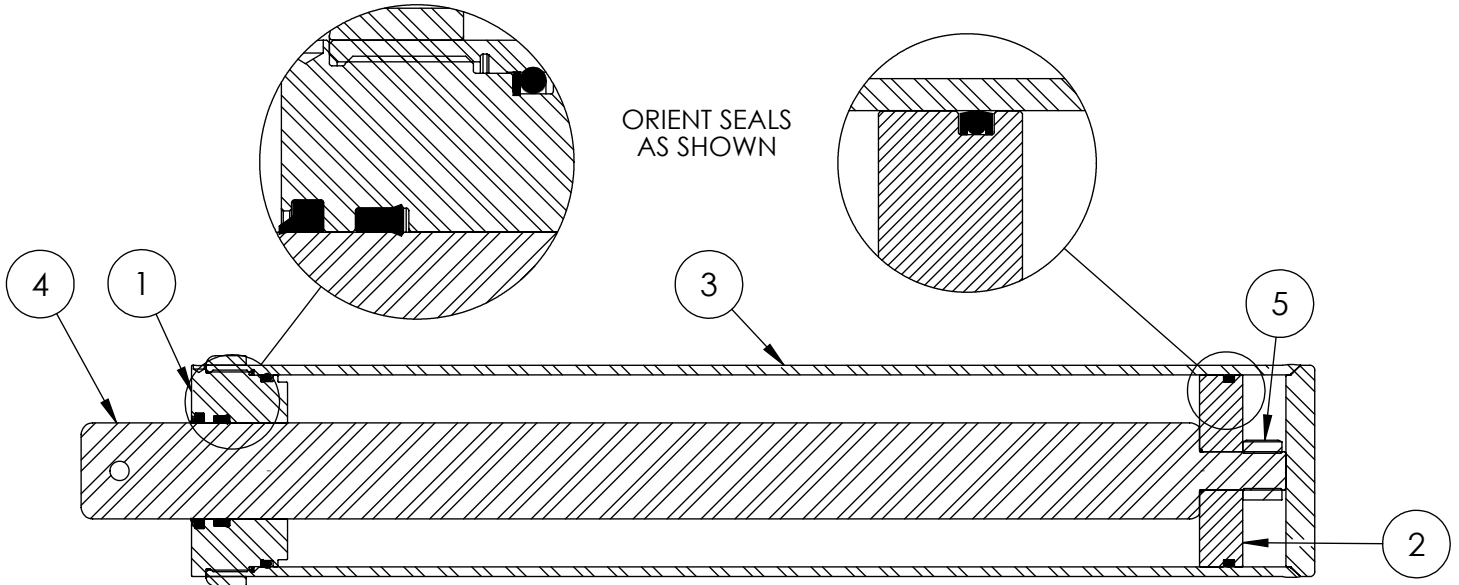

WX460 Skidsteer Splitter Parts Manual

S/N 246013 to S/N 246015

Foreword

EMB Mfg. has prepared this parts manual to assist customers in ordering quality OEM replacement parts.

Proper and regular service and replacing old, worn or broken parts with the correct Wallenstein parts are essential to prolonging the life of your Wallenstein product. Please refer to this manual before ordering any replacement parts.

Cylinder	4
Main Parts	5
Valve	6
Valve and Fittings	8
4-Way Wedge (Optional)	9
Decal Breakdown	10

5" x 24" STROKE CYLINDER PARTS

ITEM	PART NO.	Description	QTY.
1	G500-250SA	5" Bore x 2-1/2" Rod Gland With Seals	1
2	P100-500SA	5" Bore Piston With Seals	1
3	2015C5014	Barrel, 5"	1
4	2015C5012	Rod, 2-1/2x 1	1
5	Z72292G8	Hex Lock Nut 1NF Grade 8	1
6	SLK-5025	Seal Kit, 5 x 2-1/2	1