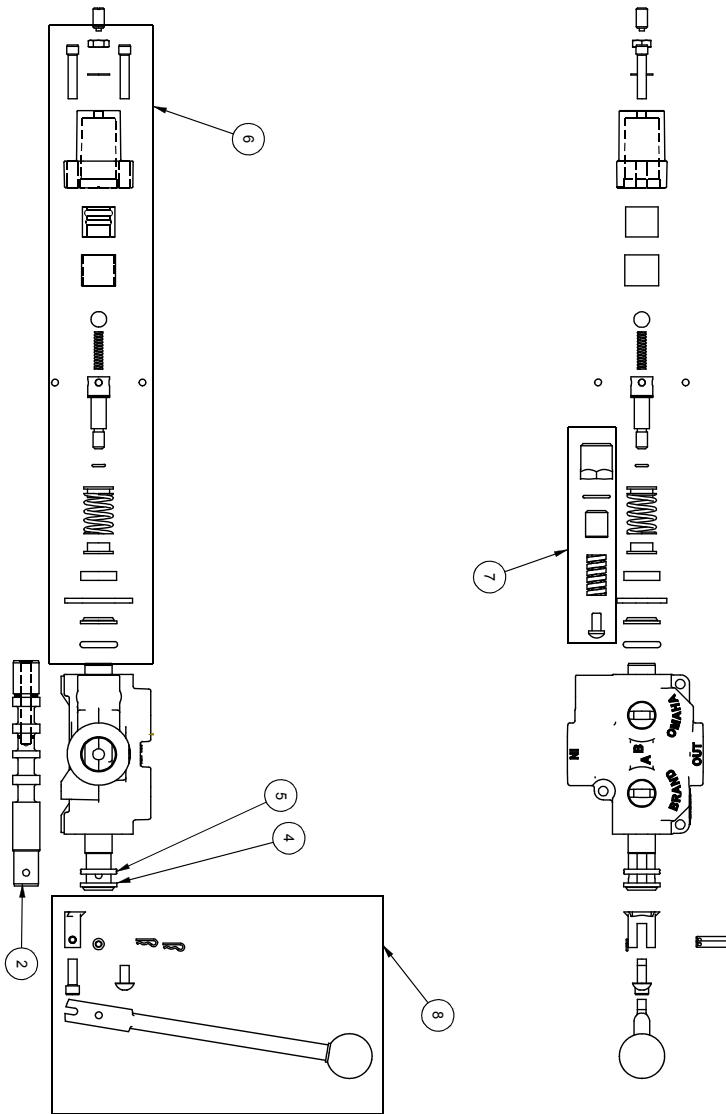

Cylinder	4
Main Parts	5
Valve	6
Valve and Fittings	8
4-Way Wedge (Optional)	9
Decal Breakdown	10

5" x 24" STROKE CYLINDER PARTS

ITEM	PART NO.	Description	QTY.
1	G500-250SA	5" Bore x 2-1/2" Rod Gland With Seals	1
2	P100-500SA	5" Bore Piston With Seals	1
3	2015C5014	Barrel, 5"	1
4	2015C5012	Rod, 2-1/2x 1	1
5	Z72292G8	Hex Lock Nut 1NF Grade 8	1
6	SLK-5025	Seal Kit, 5 x 2-1/2	1

WX460 PARTS BREAKDOWN

ITEM	PART NO.	Description	QTY.
2	2015A505	Wedge Assy for 5" Cylinder	1
3	2015C501	Cylinder, 5 x 24" x 2-1/2	1
4	2033L101	Gusset Frame, Skidsteer Mount	1
5	2033L101H	LH Gusset Frame	1
6	2033W303	Weldment, Skidsteer Mount	1
7	2035W505	Weldment, WX460 Main Frame	1
8	2061S121	Plate, Cylinder Retaining (Bolt)	1
9	Z51331	Elbow 90 MP x FPX 0808	1
10	Z51919	Flat-Face, FP08 x MISO 16028	1
11	Z51920	Flat Face FP08 x FISO 16028	1
12	Z52301	1/2 Hose MP08 x MP08 x 16"	1
13	Z52305	1/2 Hose, MP08 x MP08 x 24"	1
14	Z52312	1/2 Hose, 1/2MPx1/2MPx 96"	2
15	Z71515	Hex Bolt 1/2NC x 1-1/2	12
16	Z71560	Hex Bolt 1/2NC x 6	3
17	Z71565	Hex Bolt, 1/2NC x 6-1/2	4
18	Z72251	Hex Lock Nut 1/2NC	19
19	Z72521	Flange Nut 5/16NC	1
20	Z73151	Flat Washer, 1/2	12
21	Z96503	Manual Tube 3-1/2 Short	1
ITEM	PART NO.	Description	QTY.
30	2014S414	Plate, Sliding Wedge Capture	1
31	2015W505	Wedge for 5" Cylinder	1
32	Z71540	Hex Bolt 1/2NC x 4	1
33	Z71576	Hex Bolt 1/2NF x 1-1/2	4
34	Z72251	Hex Lock Nut 1/2NC	1

SECTION A-A

VALVE AND FITTINGS PARTS BREAKDOWN

ITEM	PART NO.	Description	QTY.
1	Z51331	Elbow 90 MP x FPX 0808	4
2	Z56209	Valve, Single Function Detent	1
3	*Z56210*	Valve, Closed Center	*
4	Z56915	Complete Handle Kit for Z56209	1
5	Z72111	Hex Lock Nut 1/4NC	3
6	Z75114	SHCS, 1/4NC x 1-3/4	3

CLOSED CENTER VALVE REQUIRED FOR "C" MODELS.

W4130 4-Way Wedge (Optional)

ITEM	PART NO.	DESCRIPTION	QTY
1	2082W301	Weldment, Main 4-Way	1
2	2082S307	U-Bolt, 3 x 4	1
3	772231	Hex Lock Nut 3/8NC	2

WX460 DECAL BREAKDOWN