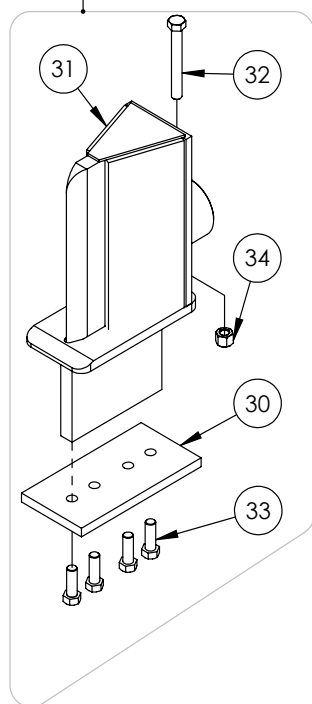

Cylinder	4
Main Parts	5
Valve	6
Valve and Fittings	8
4-Way Wedge (Optional)	9
Decal Breakdown	10

5" x 24" STROKE CYLINDER PARTS

ITEM	PART NO.	Description	QTY.
1	G500-250SA	5" Bore x 2-1/2" Rod Gland With Seals	1
2	P100-500SA	5" Bore Piston With Seals	1
3	2015C5014	Barrel, 5"	1
4	2015C5012	Rod, 2-1/2x 1	1
5	Z72292G8	Hex Lock Nut 1NF Grade 8	1
6	SLK-5025	Seal Kit, 5 x 2-1/2	1

WX460 PARTS BREAKDOWN

ITEM	PART NO.	Description	QTY.
2	2015A505	Wedge Assy for 5" Cylinder	1
3	2015C501	Cylinder, 5 x 24" x 2-1/2	1
4	2033L101	Gusset Frame, Skidsteer Mount	1
5	2033L101H	LH Gusset Frame	1
6	2033W303	Weldment, Skidsteer Mount	1
7	2035W505	Weldment, WX460 Main Frame	1
8	2061S121	Plate, Cylinder Retaining (Bolt)	1
9	Z51331	Elbow 90 MP x FPX 0808	1
10	Z51919	Flat-Face, FP08 x MISO 16028	1
11	Z51920	Flat Face FP08 x FISO 16028	1
12	Z52301	1/2 Hose MP08 x MP08 x 16"	1
13	Z52305	1/2 Hose, MP08 x MP08 x 24"	1
14	Z52312	1/2 Hose, 1/2MPx1/2MPx 96"	2
15	Z71515	Hex Bolt 1/2NC x 1-1/2	12
16	Z71560	Hex Bolt 1/2NC x 6	3
17	Z71565	Hex Bolt, 1/2NC x 6-1/2	4
18	Z72251	Hex Lock Nut 1/2NC	19
19	Z72521	Flange Nut 5/16NC	1
20	Z73151	Flat Washer, 1/2	12
21	Z96503	Manual Tube 3-1/2 Short	1
ITEM	PART NO.	Description	QTY.
30	2014S414	Plate, Sliding Wedge Capture	1
31	2015W505	Wedge for 5" Cylinder	1
32	Z71540	Hex Bolt 1/2NC x 4	1
33	Z71576	Hex Bolt 1/2NF x 1-1/2	4
34	Z72251	Hex Lock Nut 1/2NC	1

SECTION A-A

VALVE AND FITTINGS PARTS BREAKDOWN

ITEM	PART NO.	Description	QTY.
1	Z51331	Elbow 90 MP x FPX 0808	4
2	Z56209	Valve, Single Function Detent	1
3	*Z56210*	Valve, Closed Center	*
4	Z56915	Complete Handle Kit for Z56209	1
5	Z72111	Hex Lock Nut 1/4NC	3
6	Z75114	SHCS, 1/4NC x 1-3/4	3

CLOSED CENTER VALVE REQUIRED FOR "C" MODELS.

W4130 4-Way Wedge (Optional)

ITEM	PART NO.	DESCRIPTION	QTY
1	2082W301	Weldment, Main 4-Way	1
2	2082S307	U-Bolt, 3 x 4	1
3	772231	Hex Lock Nut 3/8NC	2

WX460 DECAL BREAKDOWN