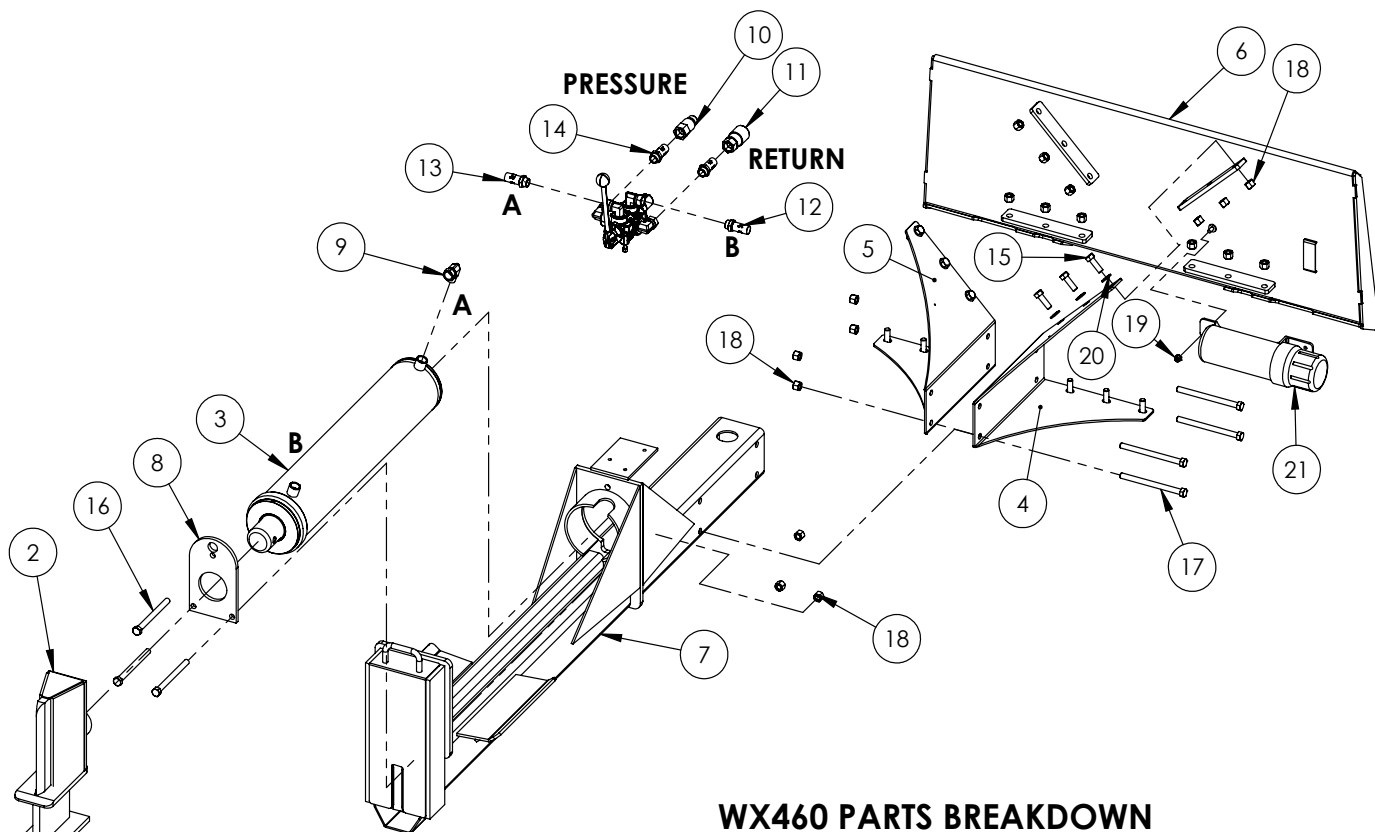

Cylinder	4
Main Parts	5
Valve	6
Valve and Fittings	8
4-Way Wedge (Optional)	9
Decal Breakdown	10

5" x 24" STROKE CYLINDER PARTS

ITEM	PART NO.	Description	QTY.
1	G500-250SA	5" Bore x 2-1/2" Rod Gland With Seals	1
2	P100-500SA	5" Bore Piston With Seals	1
3	2015C5014	Barrel, 5"	1
4	2015C5012	Rod, 2-1/2x 1	1
5	Z72292G8	Hex Lock Nut 1NF Grade 8	1
6	SLK-5025	Seal Kit, 5 x 2-1/2	1

WX460 PARTS BREAKDOWN

ITEM	PART NO.	Description	QTY.
2	2015A505	Wedge Assy for 5" Cylinder	1
3	2015C501	Cylinder, 5 x 24" x 2-1/2	1
4	2033L101	Gusset Frame, Skidsteer Mount	1
5	2033L101H	LH Gusset Frame	1
6	2033W303	Weldment, Skidsteer Mount	1
7	2035W505	Weldment, WX460 Main Frame	1
8	2061S121	Plate, Cylinder Retaining (Bolt)	1
9	Z51331	Elbow 90 MP x FPX 0808	1
10	Z51919	Flat-Face, FP08 x MISO 16028	1
11	Z51920	Flat Face FP08 x FISO 16028	1
12	Z52301	1/2 Hose MP08 x MP08 x 16"	1
13	Z52305	1/2 Hose, MP08 x MP08 x 24"	1
14	Z52312	1/2 Hose, 1/2MPx1/2MPx 96"	2
15	Z71515	Hex Bolt 1/2NC x 1-1/2	12
16	Z71560	Hex Bolt 1/2NC x 6	3
17	Z71565	Hex Bolt, 1/2NC x 6-1/2	4
18	Z72251	Hex Lock Nut 1/2NC	19
19	Z72521	Flange Nut 5/16NC	1
20	Z73151	Flat Washer, 1/2	12
21	Z96503	Manual Tube 3-1/2 Short	1
ITEM	PART NO.	Description	QTY.
30	2014S414	Plate, Sliding Wedge Capture	1
31	2015W505	Wedge for 5" Cylinder	1
32	Z71540	Hex Bolt 1/2NC x 4	1
33	Z71576	Hex Bolt 1/2NF x 1-1/2	4
34	Z72251	Hex Lock Nut 1/2NC	1

SECTION A-A

VALVE AND FITTINGS PARTS BREAKDOWN

ITEM	PART NO.	Description	QTY.
1	Z51331	Elbow 90 MP x FPX 0808	4
2	Z56209	Valve, Single Function Detent	1
3	*Z56210*	Valve, Closed Center	*
4	Z56915	Complete Handle Kit for Z56209	1
5	Z72111	Hex Lock Nut 1/4NC	3
6	Z75114	SHCS, 1/4NC x 1-3/4	3