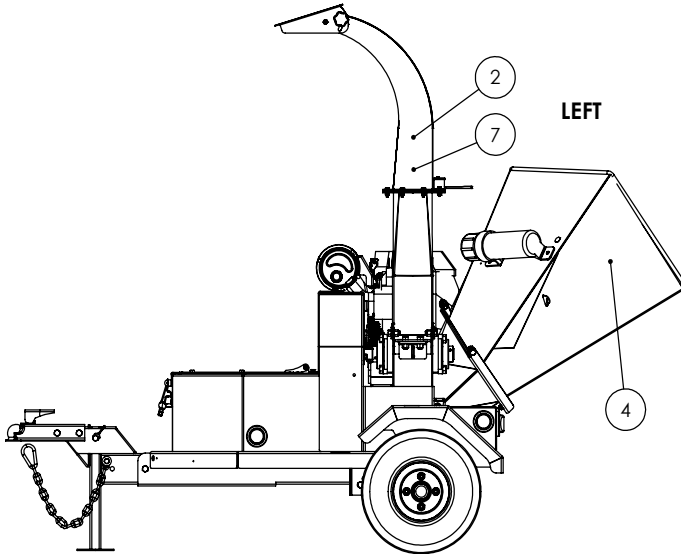

BXT4224 DECAL BREAKDOWN

ITEM	PART NO.	DESCRIPTION	QTY
1	Z94056	WALLENSTEIN Decal	3
2	Z94019	1" Dia. Made In Canada	5
3	Z94106	BXT4224 Decal	2
4	Z94007	DANGER - Rotating Blades	4
5	Z94006	CAUTION - Read Manual	1
6	Z94012	WARNING - Rotating Part Hazard	1
7	Z94008	DANGER - Thrown Object Hazard	3
8	Z94013	DANGER - Missing Guard Hazard	1

LEFT