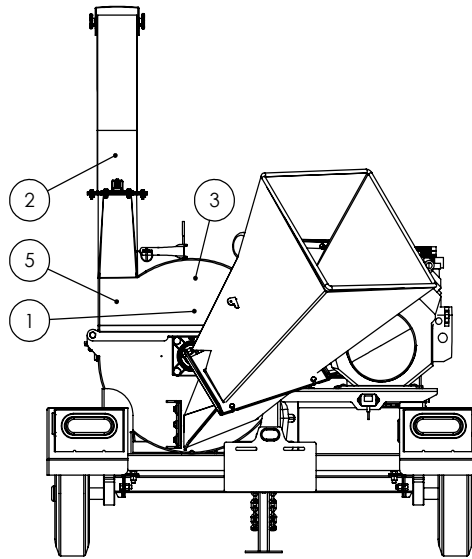

BXT4224 DECAL BREAKDOWN

ITEM	PART NO.	DESCRIPTION	QTY
1	Z94056	WALLENSTEIN Decal	3
2	Z94019	1" Dia. Made In Canada	5
3	Z94106	BXT4224 Decal	2
4	Z94007	DANGER - Rotating Blades	4
5	Z94006	CAUTION - Read Manual	1
6	Z94012	WARNING - Rotating Part Hazard	1
7	Z94008	DANGER - Thrown Object Hazard	3
8	Z94013	DANGER - Missing Guard Hazard	1

BACK