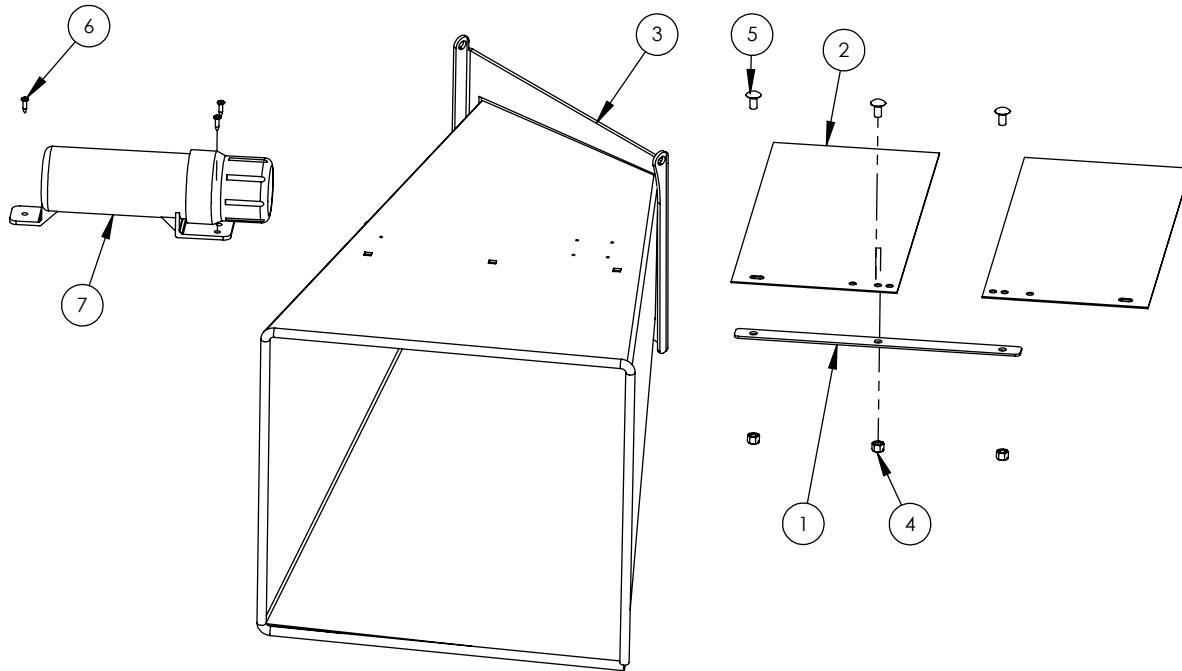

HOPPER PARTS BREAKDOWN

ITEM	PART NO.	DESCRIPTION	QTY
1	1011L151	Strap, Hopper Flap	1
2	1011S103	Flap, Hopper	2
3	1011W107	Weldment, Infeed Hopper	1
4	Z72231	Hex Lock Nut 3/8NC	3
5	Z76233	Carriage Bolt 3/8NC x 3/4	3
6	Z76712	Self-tapping Screw #10	3
7	Z96503	Manual Tube 3-1/2 Short	1