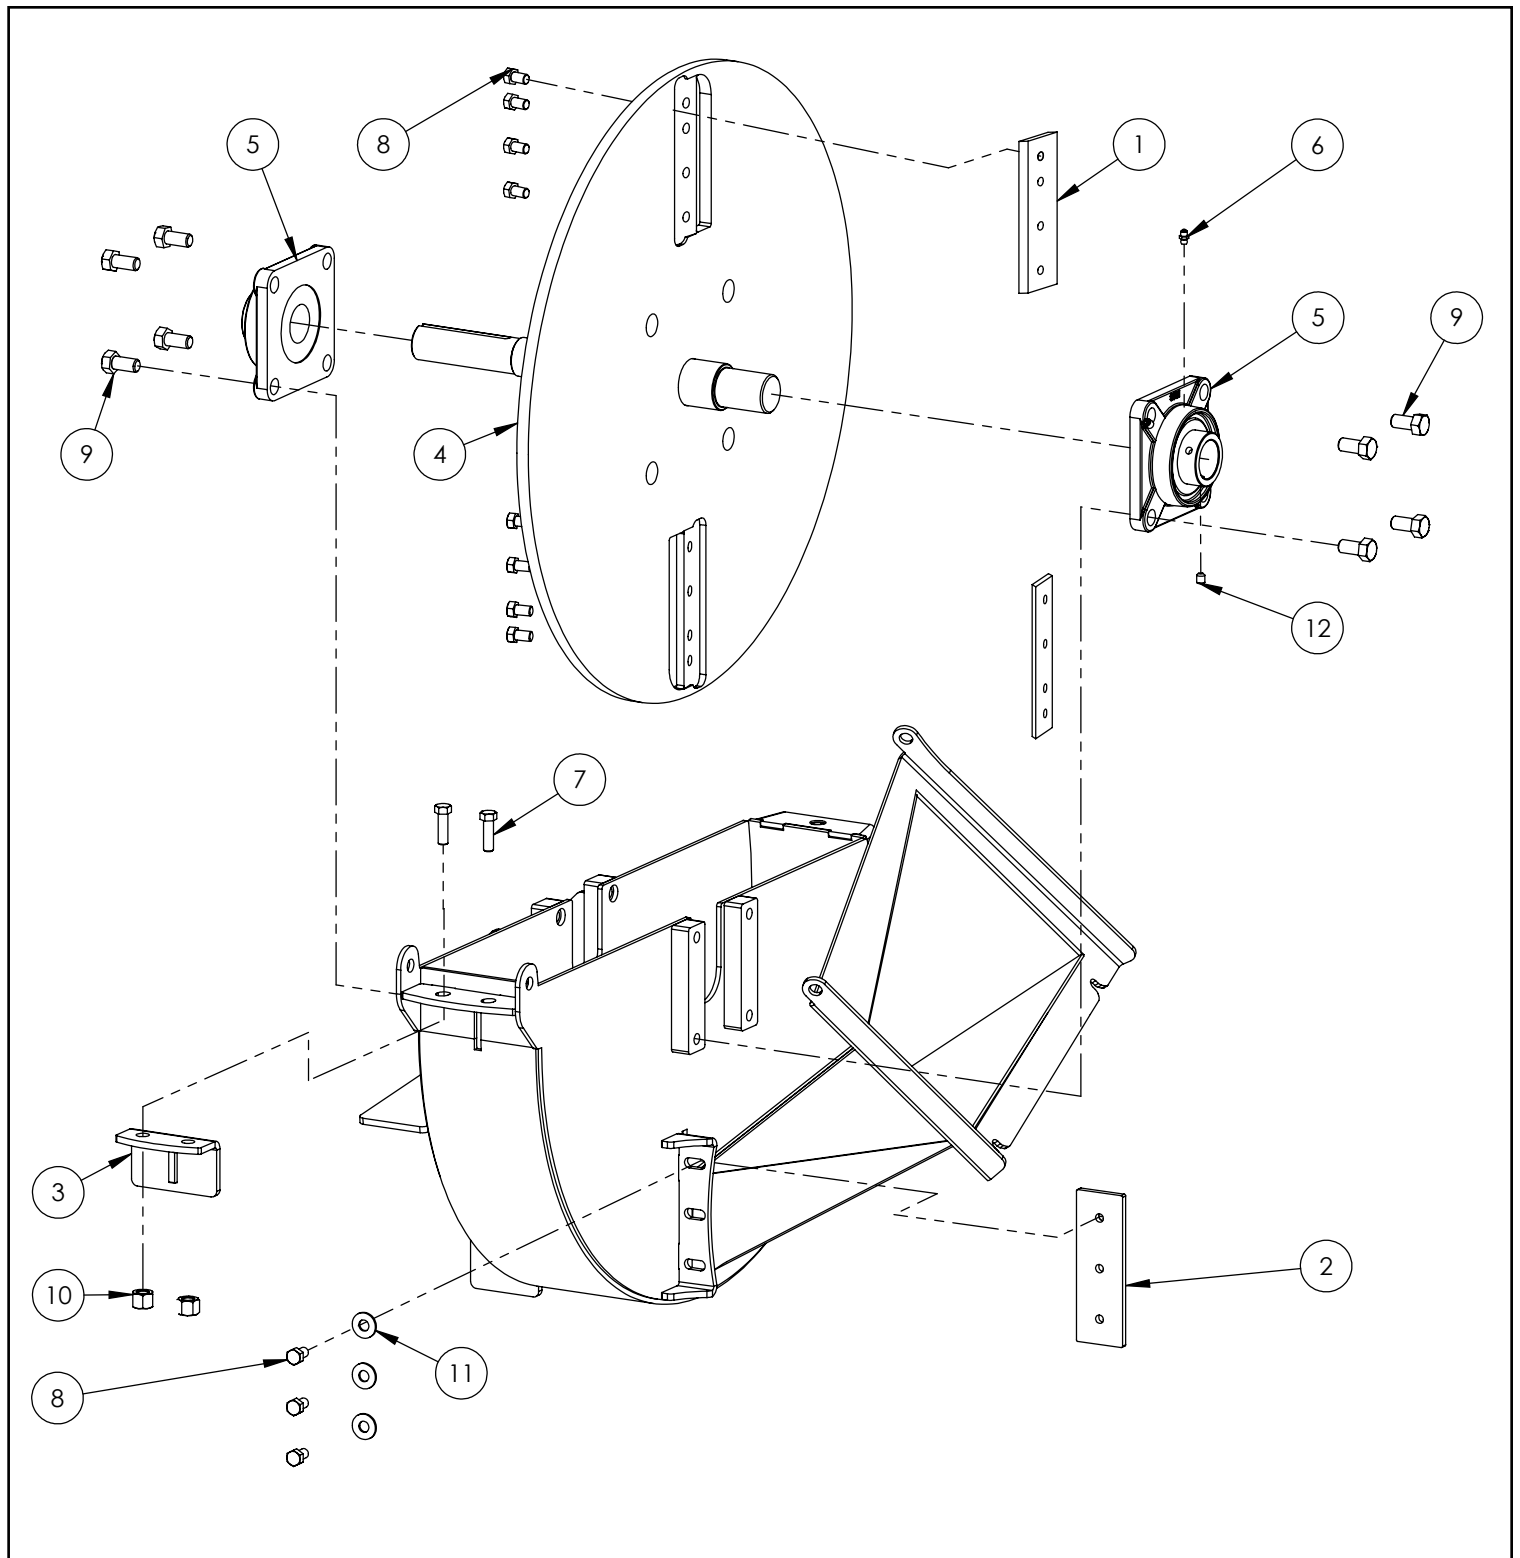

Running Gear	4
Rotor	6
Blower	7
Discharge Chute	8
Driveline	9
Hopper	10
Gas, Guards & Battery	11
Hub	12
Wiring Diagram	13
Decals	14

BXT42 RUNNING GEAR PARTS BREAKDOWN

ITEM	PART NO.	DESCRIPTION	QTY.
1	1052A101	Assembly, Trailer Tongue	1
2	1052A102	Torflex with Hub, RH	1
3	1052A103	Torflex with Hub, LH	1
4	1052W105	Wire Protector Weldment	1
5	Z61102	Oval Light 2-1/4 x 6-1/4, Red	2
6	Z61103	Oval Grommet 2-1/2 x 6.76	2
7	Z61201	Round Marker Lamp 2" Red	2
8	Z61202	Round Grommet 2" Lamp	4
9	Z61205	Round Marker Lamp 2" Amber	2
10	Z61301	License Lamp	1
11	Z71130	Hex Bolt 1/4NC x 3	2
12	Z71510	Hex Bolt 1/2NC x 1	1
13	Z71535	Hex Bolt 1/2NC x 3-1/2	1
14	Z72111	Hex Lock Nut 1/4NC	2
15	Z72221	Hex Lock Nut, 5/16NC	12
16	Z72251	Hex Lock Nut 1/2NC	2
17	Z76225	Carriage Bolt, 5/16NC x 1	12
18	Z91301	4.80-8 LRB SportTrail 3-3/4 Solid	2
ITEM	PART NO.	DESCRIPTION	QTY.
20	1052W101	Main Spine	1
21	1052W102	Jack Stand	1
22	Z12431	Snapper Pin 3/8 x 2-1/4	1
23	Z71412	Hex Bolt 7/16NC x 1-1/4	2
24	Z71530	Hex Bolt 1/2NC x 3	2
25	Z72240	Hex Lock Nut, 7/16NC	2
26	Z72251	Hex Lock Nut 1/2NC	2
27	Z73240	Wide Flat Washer 7/16	4
28	Z91614	2" Hitch Coupler	1
29	Z92303	Safety Chain 1/4 x 2'	2
ITEM	PART NO.	DESCRIPTION	QTY.
30	Z23201	L44643 Cone, L44610 Cup	2
31	Z28301	Double Lip Seal 1-1/4 Shaft	1
33	Z72931	Lug Nut 1/2NF	4
34	Z91201	1000# 4-Bolt Hub	1
35	Z91801	Dust Cap 1.98 Bore	1

Running Gear Breakdown

**Z91202 HUB ASSEMBLY - PARTS
TWO REQ'D PER UNIT**

TRAILER TONGUE ASSEMBLY

BXT42 ROTOR PARTS BREAKDOWN

ITEM	PART NO.	DESCRIPTION	QTY
1	1011M103	Knife, 4" Rotor	2
2	1011M104	Knife, 4" Ledger	1
3	1011W104	Twig Breaker	1
4	1052W293	Rotor	1
5	Z25204	4-Bolt Bearing 1-1/2" Bore	2
6	Z29202	Grease Zerk 1/4NF	2
7	Z71512	Hex Bolt 1/2NC x 1-1/4	2
8	Z71372G8	Hex Bolt, 3/8NF x 5/8 G8	11
9	Z71672G8	Hex Bolt 5/8NF x 1-3/4 G8	8
10	Z72251	Hex Lock Nut 1/2NC	2
11	Z73230	Wide Flat Washer 3/8	3
12	Z74122	Set Screw, 5/16NF	4