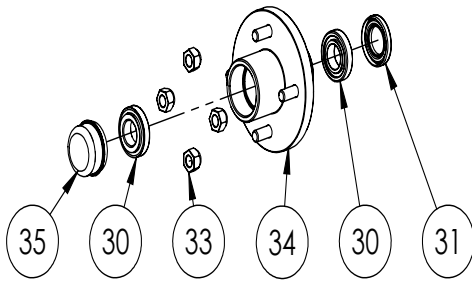

Running Gear	4
Rotor	6
Blower	7
Discharge Chute	8
Driveline	9
Hopper	10
Gas, Guards & Battery	11
Hub	12
Wiring Diagram	13
Decals	14

BXT42 RUNNING GEAR PARTS BREAKDOWN

ITEM	PART NO.	DESCRIPTION	QTY.
1	1052A101	Assembly, Trailer Tongue	1
2	1052A102	Torflex with Hub, RH	1
3	1052A103	Torflex with Hub, LH	1
4	1052W105	Wire Protector Weldment	1
5	Z61102	Oval Light 2-1/4 x 6-1/4, Red	2
6	Z61103	Oval Grommet 2-1/2 x 6.76	2
7	Z61201	Round Marker Lamp 2" Red	2
8	Z61202	Round Grommet 2" Lamp	4
9	Z61205	Round Marker Lamp 2" Amber	2
10	Z61301	License Lamp	1
11	Z71130	Hex Bolt 1/4NC x 3	2
12	Z71510	Hex Bolt 1/2NC x 1	1
13	Z71535	Hex Bolt 1/2NC x 3-1/2	1
14	Z72111	Hex Lock Nut 1/4NC	2
15	Z72221	Hex Lock Nut, 5/16NC	12
16	Z72251	Hex Lock Nut 1/2NC	2
17	Z76225	Carriage Bolt, 5/16NC x 1	12
18	Z91301	4.80-8 LRB SportTrail 3-3/4 Solid	2
ITEM	PART NO.	DESCRIPTION	QTY.
20	1052W101	Main Spine	1
21	1052W102	Jack Stand	1
22	Z12431	Snapper Pin 3/8 x 2-1/4	1
23	Z71412	Hex Bolt 7/16NC x 1-1/4	2
24	Z71530	Hex Bolt 1/2NC x 3	2
25	Z72240	Hex Lock Nut, 7/16NC	2
26	Z72251	Hex Lock Nut 1/2NC	2
27	Z73240	Wide Flat Washer 7/16	4
28	Z91614	2" Hitch Coupler	1
29	Z92303	Safety Chain 1/4 x 2'	2
ITEM	PART NO.	DESCRIPTION	QTY.
30	Z23201	L44643 Cone, L44610 Cup	2
31	Z28301	Double Lip Seal 1-1/4 Shaft	1
33	Z72931	Lug Nut 1/2NF	4
34	Z91201	1000# 4-Bolt Hub	1
35	Z91801	Dust Cap 1.98 Bore	1

Running Gear Breakdown

**Z91202 HUB ASSEMBLY - PARTS
TWO REQ'D PER UNIT**

TRAILER TONGUE ASSEMBLY

BXT42 ROTOR PARTS BREAKDOWN

ITEM	PART NO.	DESCRIPTION	QTY
1	1011M103	Knife, 4" Rotor	2
2	1011M104	Knife, 4" Ledger	1
3	1011W104	Twig Breaker	1
4	1052W293	Rotor	1
5	Z25204	4-Bolt Bearing 1-1/2" Bore	2
6	Z29202	Grease Zerk 1/4NF	2
7	Z71512	Hex Bolt 1/2NC x 1-1/4	2
8	Z71372G8	Hex Bolt, 3/8NF x 5/8 G8	11
9	Z71672G8	Hex Bolt 5/8NF x 1-3/4 G8	8
10	Z72251	Hex Lock Nut 1/2NC	2
11	Z73230	Wide Flat Washer 3/8	3
12	Z74122	Set Screw, 5/16NF	4