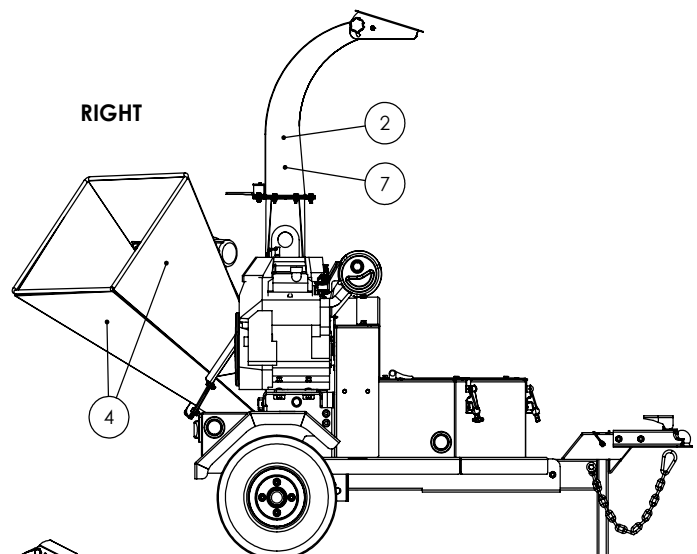

BXT4224 DECAL BREAKDOWN

ITEM	PART NO.	DESCRIPTION	QTY
1	Z94056	WALLENSTEIN Decal	3
2	Z94019	1" Dia. Made In Canada	5
3	Z94106	BXT4224 Decal	2
4	Z94007	DANGER - Rotating Blades	4
5	Z94006	CAUTION - Read Manual	1
6	Z94012	WARNING - Rotating Part Hazard	1
7	Z94008	DANGER - Thrown Object Hazard	3
8	Z94013	DANGER - Missing Guard Hazard	1

RIGHT