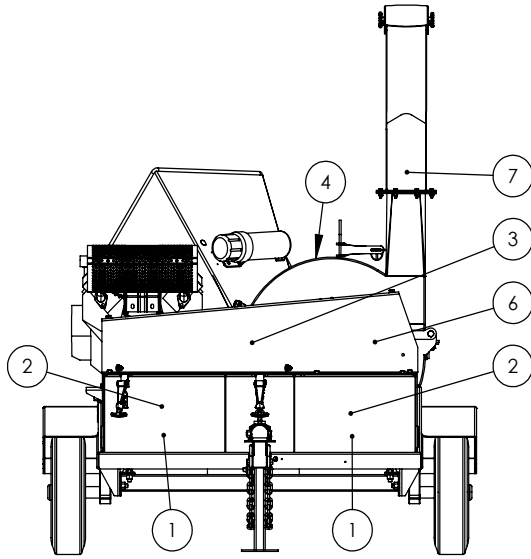

HUB PARTS BREAKDOWN (1-1/16" SPINDLE)

ITEM	PART NO.	DESCRIPTION	QTY
1	Z91201	1000# 4-Bolt Hub	1
2	Z23202	L44649 Cone, L44610 Cup	2
3	Z28302	Double Lip Seal 1-1/16 Spindle	1
4	Z91801	Dust Cap 1.98 Bore	1
5	Z72931	Lug Nut 1/2NF	4

BXT42 WIRING

RIGHT SIDE

KEY	
Bl	- BLUE
Br	- BROWN
Gr	- GREEN
Rd	- RED
Yl	- YELLOW
Bk	- BLACK
Wh	- WHITE

BXT4224 DECAL BREAKDOWN

ITEM	PART NO.	DESCRIPTION	QTY
1	Z94056	WALLENSTEIN Decal	3
2	Z94019	1" Dia. Made In Canada	5
3	Z94106	BXT4224 Decal	2
4	Z94007	DANGER - Rotating Blades	4
5	Z94006	CAUTION - Read Manual	1
6	Z94012	WARNING - Rotating Part Hazard	1
7	Z94008	DANGER - Thrown Object Hazard	3
8	Z94013	DANGER - Missing Guard Hazard	1