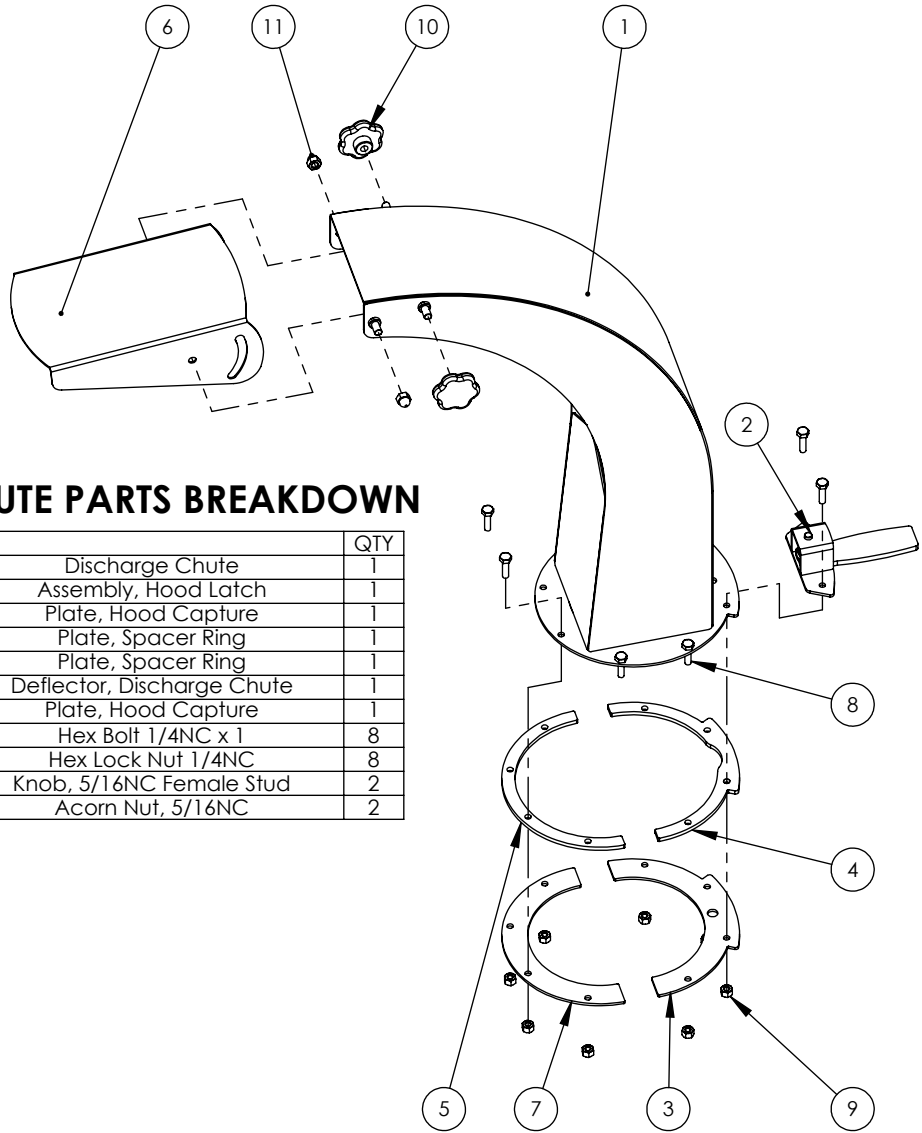

DISCHARGE CHUTE PARTS BREAKDOWN

ITEM	PART NO.		QTY
1	1016W006	Discharge Chute	1
2	1012W208	Assembly, Hood Latch	1
3	1016L030	Plate, Hood Capture	1
4	1016L029	Plate, Spacer Ring	1
5	1016L027	Plate, Spacer Ring	1
6	1016L033	Deflector, Discharge Chute	1
7	1016L034	Plate, Hood Capture	1
8	Z71110	Hex Bolt 1/4NC x 1	8
9	Z72111	Hex Lock Nut 1/4NC	8
10	Z19313	Knob, 5/16NC Female Stud	2
11	Z72914	Acorn Nut, 5/16NC	2