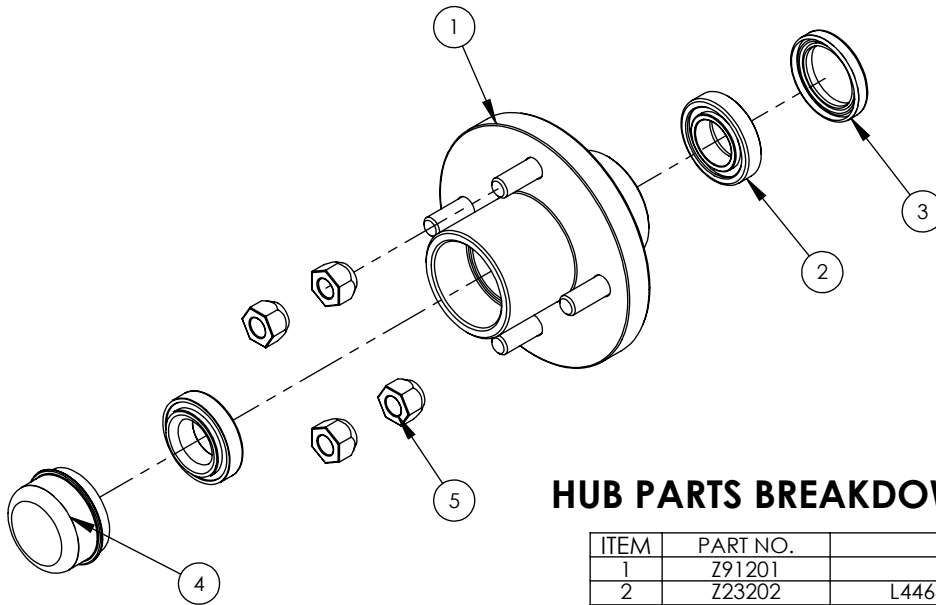

BXT4224 DRIVELINE PARTS BREAKDOWN

ITEM	PART NO.	DESCRIPTION	QTY
1	1052W104	Engine Adjustment Plate	1
2	Z41259	Belt, Double "B" x 77"	1
3	Z41501	SK Bushing, 1-3/8 Bore	1
4	Z41702	Double "B" Sheave, 12.75" Pitch	1
5	Z41902	Clutch 1-1/8 Bore x Dbl"B" 3.9P	1
6	Z46353	Spacer 1-1/8ID x 1.065	1
7	Z46531	Key 1/4 x 1/4 x 2	1
8	Z46541	Key 5/16 x 5/16 x 2	1
9*	Z47162*	Honda 24hp Engine	1
10*	Z47165*	Muffler, 24hp	1
11*	Z47166*	Muffler Guard, Honda 24hp	1
12	Z71220	Hex Bolt 5/16NC x 2	3
13	Z71472	Hex Bolt 7/16NF x 1-1/2	1
14	Z71660	Hex Bolt 5/8NC x 6	1
15	Z72231	Hex Lock Nut 3/8NC	8
16	Z73130	Flat Washer 3/8	8
17	Z73160	Flat Washer 5/8	1
18	Z73240	Wide Flat Washer 7/16	1
19	Z73320	Lock Washer 5/16	3
20	Z74110	Set Screw 1/4NC	1
21	Z76231	Carriage Bolt 3/8NC x 1	4
22	Z76632	Plow Bolt 3/8NC x 2	4

HOPPER PARTS BREAKDOWN

ITEM	PART NO.	DESCRIPTION	QTY
1	1011L151	Strap, Hopper Flap	1
2	1011S103	Flap, Hopper	2
3	1011W107	Weldment, Infeed Hopper	1
4	Z72231	Hex Lock Nut 3/8NC	3
5	Z76233	Carriage Bolt 3/8NC x 3/4	3
6	Z76712	Self-tapping Screw #10	3
7	Z96503	Manual Tube 3-1/2 Short	1

GAS, GUARDS, & BATTERY PARTS BREAKDOWN

ITEM	PART NO.	DESCRIPTION	QTY.
1	1052A104	Toolbox Lid	1
2	1052L122	Rear Belt Guard	1
3	1052L123	Tank Bay Cover	1
4	1052L125	Front Belt Guard	1
5	Z11301	Clevis Pin 3/16 x 1-3/8	2
6	Z12301	Cotter Pin 3/32 X 3/4	2
7	Z18102	.1"x1"Leafx2' Piano Hinge Stnls	1
8	Z18201-2	Top Bracket	2
9	Z18201-3	Hood Latch Strap	2
10	Z47901	Regulator Rectifier	1
11	Z47902	HONDA Hour Meter / Tach	1
12	Z62808	Rubber Grommet 7/16 x 1/4	2
13	Z71112	Hex Bolt 1/4NC x 1.25	2
14	Z72111	Hex Lock Nut 1/4NC	2
15	Z72921	Wing Nut 1/4NF	2
16	Z76134	Flange Bolt, 3/8NC x 1	8
17	Z76711	Self-tapping Screw #10	6
18	Z78303	Machine Screw #10NF x 1/2	8
19	Z92401	3/4" x 2' Bungee Strap	1
20	Z93101	25L Marine Fuel Tank	1
21	Z93201	250 CCA Battery	1
22	Z93202	J-Hook 1/4 x 7	2
23	Z93207	Hold-Down Strap, 1 x 8-1/2	1