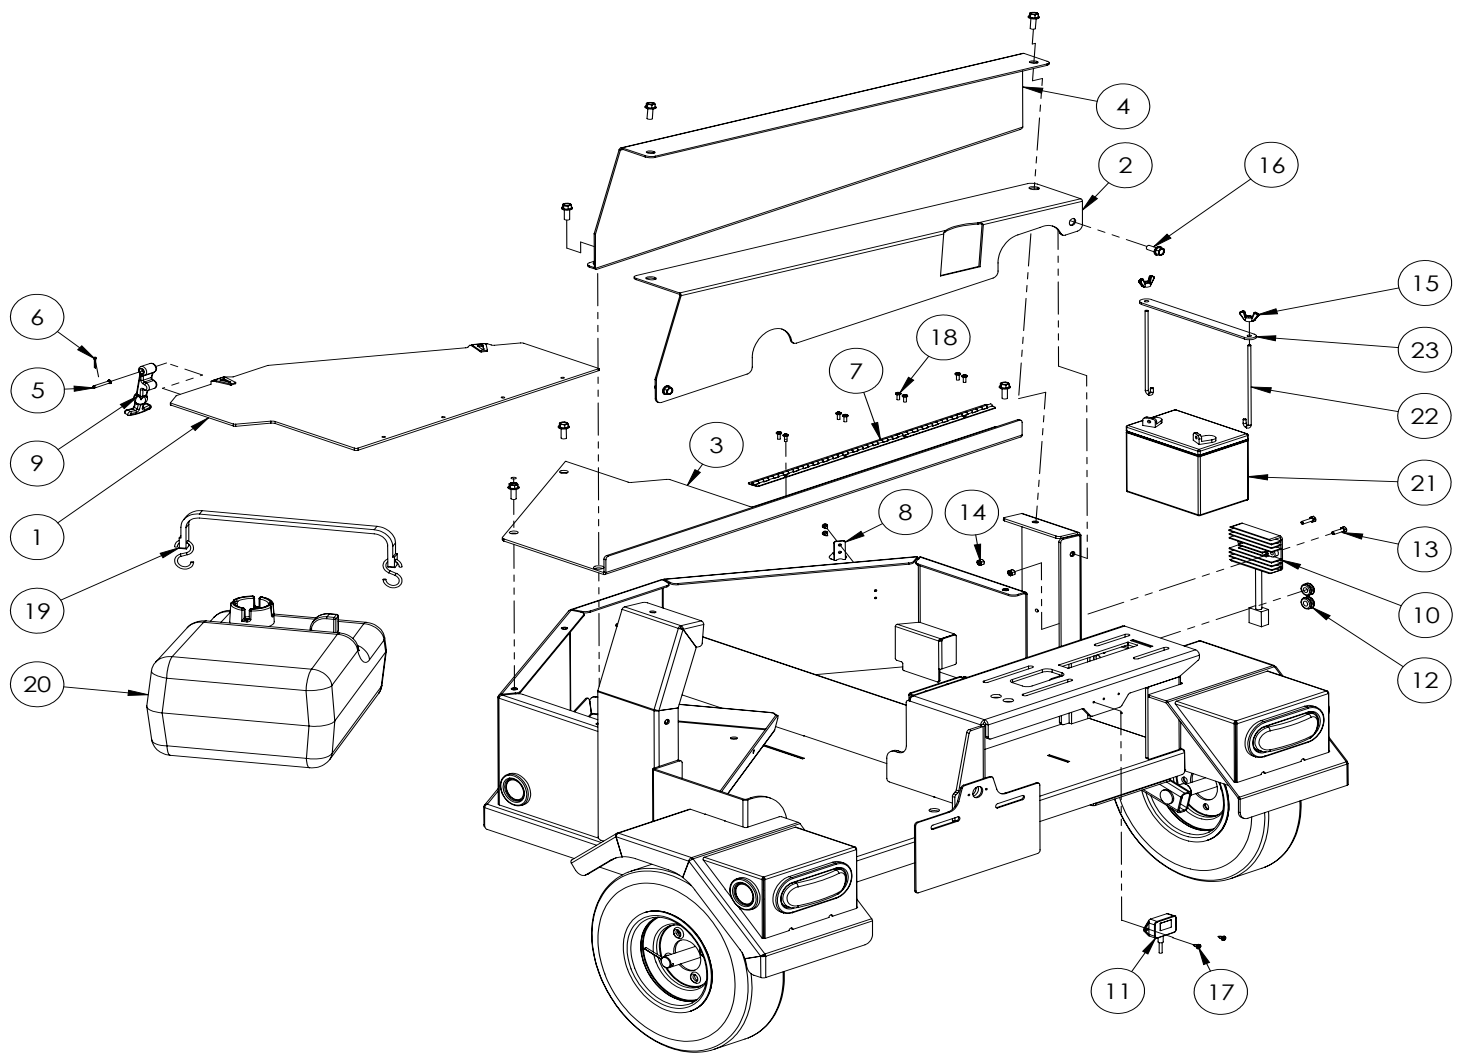

GAS, GUARDS, & BATTERY PARTS BREAKDOWN

ITEM	PART NO.	DESCRIPTION	QTY.
1	1052A104	Toolbox Lid	1
2	1052L122	Rear Belt Guard	1
3	1052L123	Tank Bay Cover	1
4	1052L125	Front Belt Guard	1
5	Z11301	Clevis Pin 3/16 x 1-3/8	2
6	Z12301	Cotter Pin 3/32 X 3/4	2
7	Z18102	.1"x1"Leafx2' Piano Hinge Stnls	1
8	Z18201-2	Top Bracket	2
9	Z18201-3	Hood Latch Strap	2
10	Z47901	Regulator Rectifier	1
11	Z47902	HONDA Hour Meter / Tach	1
12	Z62808	Rubber Grommet 7/16 x 1/4	2
13	Z71112	Hex Bolt 1/4NC x 1.25	2
14	Z72111	Hex Lock Nut 1/4NC	2
15	Z72921	Wing Nut 1/4NF	2
16	Z76134	Flange Bolt, 3/8NC x 1	8
17	Z76711	Self-tapping Screw #10	6
18	Z78303	Machine Screw #10NF x 1/2	8
19	Z92401	3/4" x 2' Bungee Strap	1
20	Z93101	25L Marine Fuel Tank	1
21	Z93201	250 CCA Battery	1
22	Z93202	J-Hook 1/4 x 7	2
23	Z93207	Hold-Down Strap, 1 x 8-1/2	1