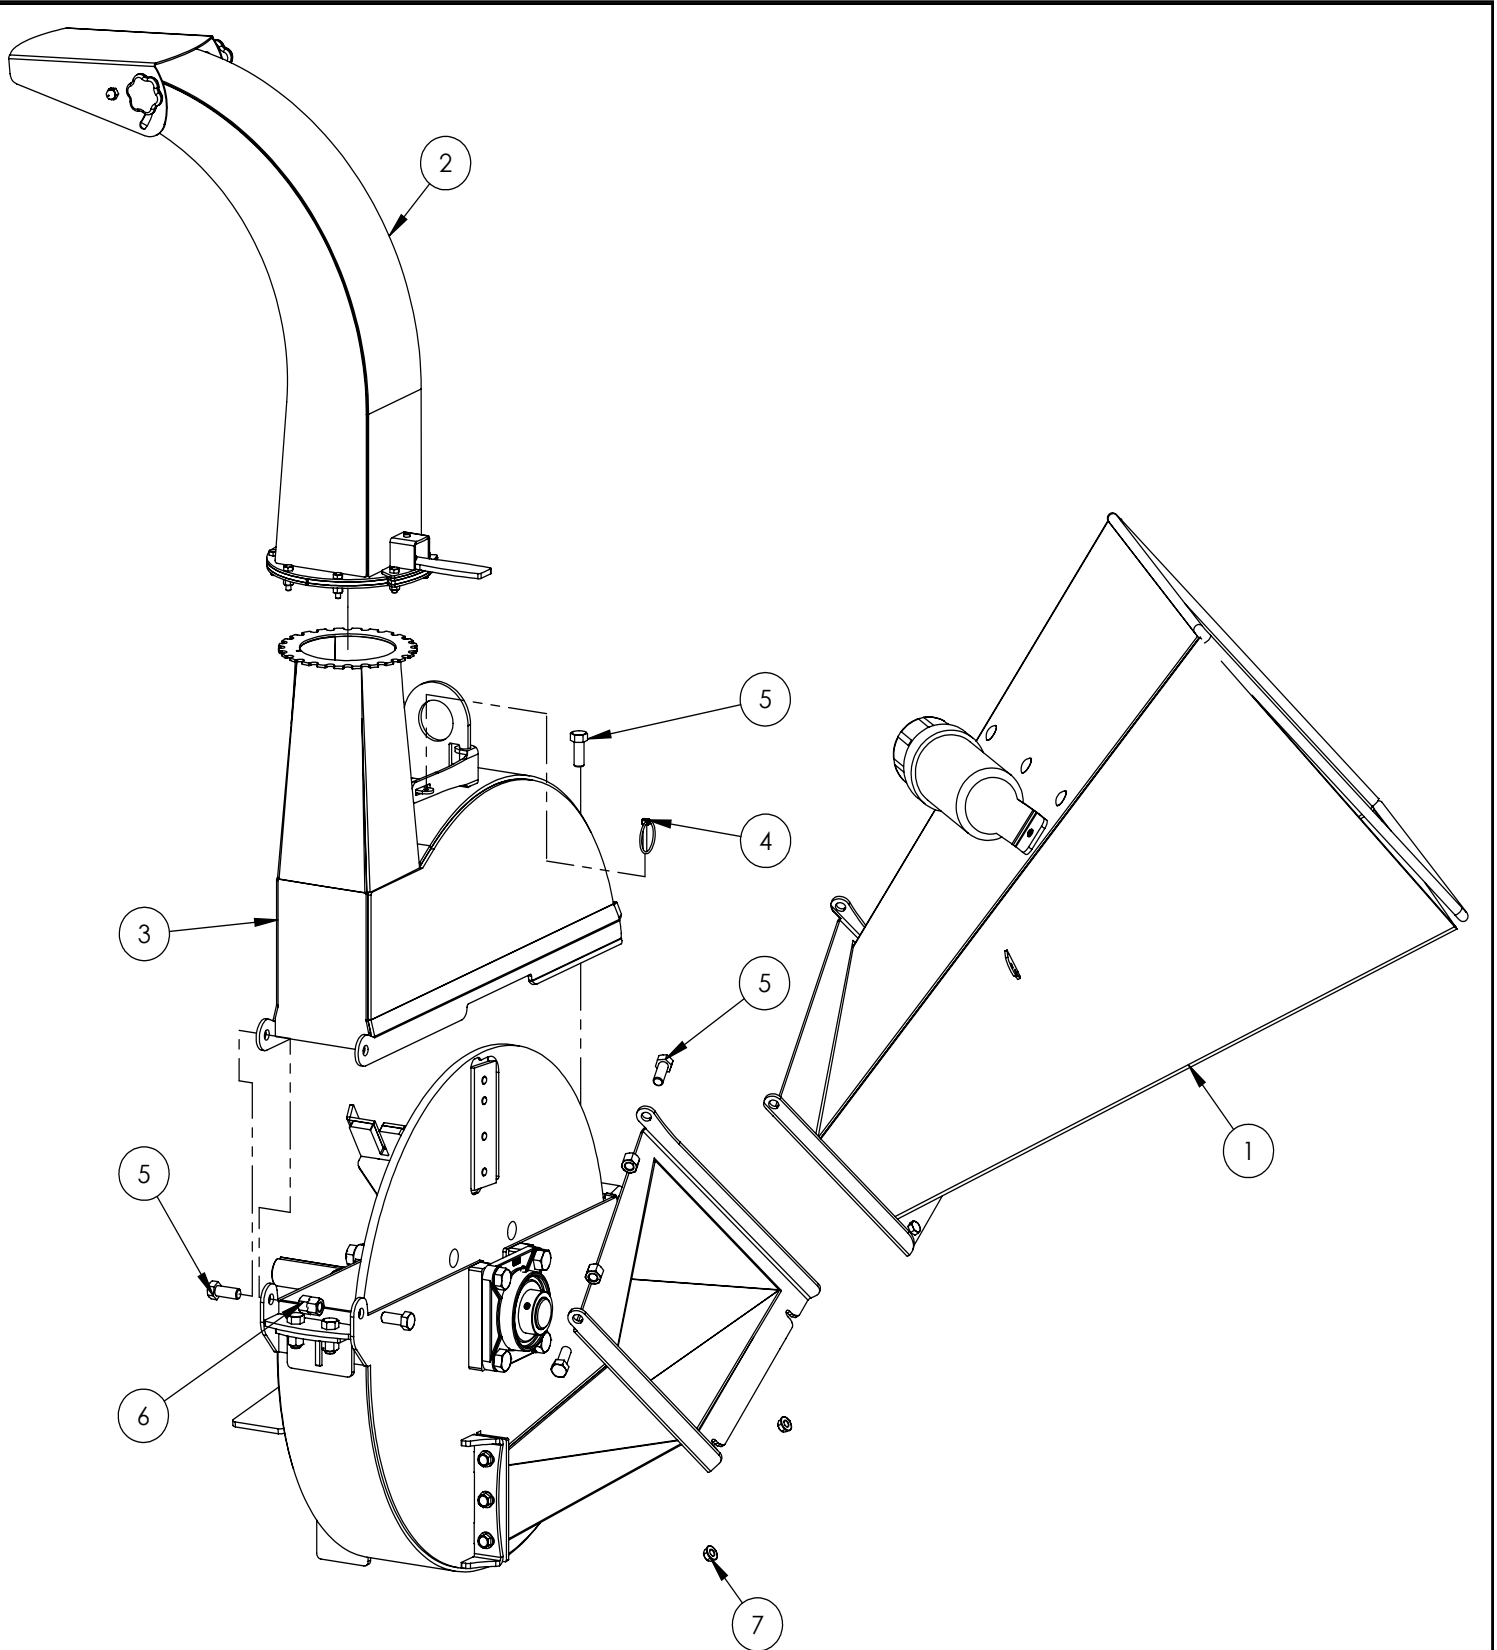

Running Gear Breakdown

**Z91202 HUB ASSEMBLY - PARTS
TWO REQ'D PER UNIT**

TRAILER TONGUE ASSEMBLY

BXT42 ROTOR PARTS BREAKDOWN

ITEM	PART NO.	DESCRIPTION	QTY
1	1011M103	Knife, 4" Rotor	2
2	1011M104	Knife, 4" Ledger	1
3	1011W104	Twig Breaker	1
4	1052W293	Rotor	1
5	Z25204	4-Bolt Bearing 1-1/2" Bore	2
6	Z29202	Grease Zerk 1/4NF	2
7	Z71512	Hex Bolt 1/2NC x 1-1/4	2
8	Z71372G8	Hex Bolt, 3/8NF x 5/8 G8	11
9	Z71672G8	Hex Bolt 5/8NF x 1-3/4 G8	8
10	Z72251	Hex Lock Nut 1/2NC	2
11	Z73230	Wide Flat Washer 3/8	3
12	Z74122	Set Screw, 5/16NF	4

BXT42 BLOWER PARTS BREAKDOWN

ITEM	PART NO.	DESCRIPTION	QTY
1	1011A102	Self-Feed Hopper	1
2	1016A001	Assembly, Discharge Chute	1
3	1052W292	Housing, Upper Rotor	1
4	Z12110	Latch Pin 3/16	1
5	Z71512	Hex Bolt 1/2NC x 1-1/4	5
6	Z72251	Hex Lock Nut 1/2NC	4
7	Z72531	Flange Nut 3/8NC	2