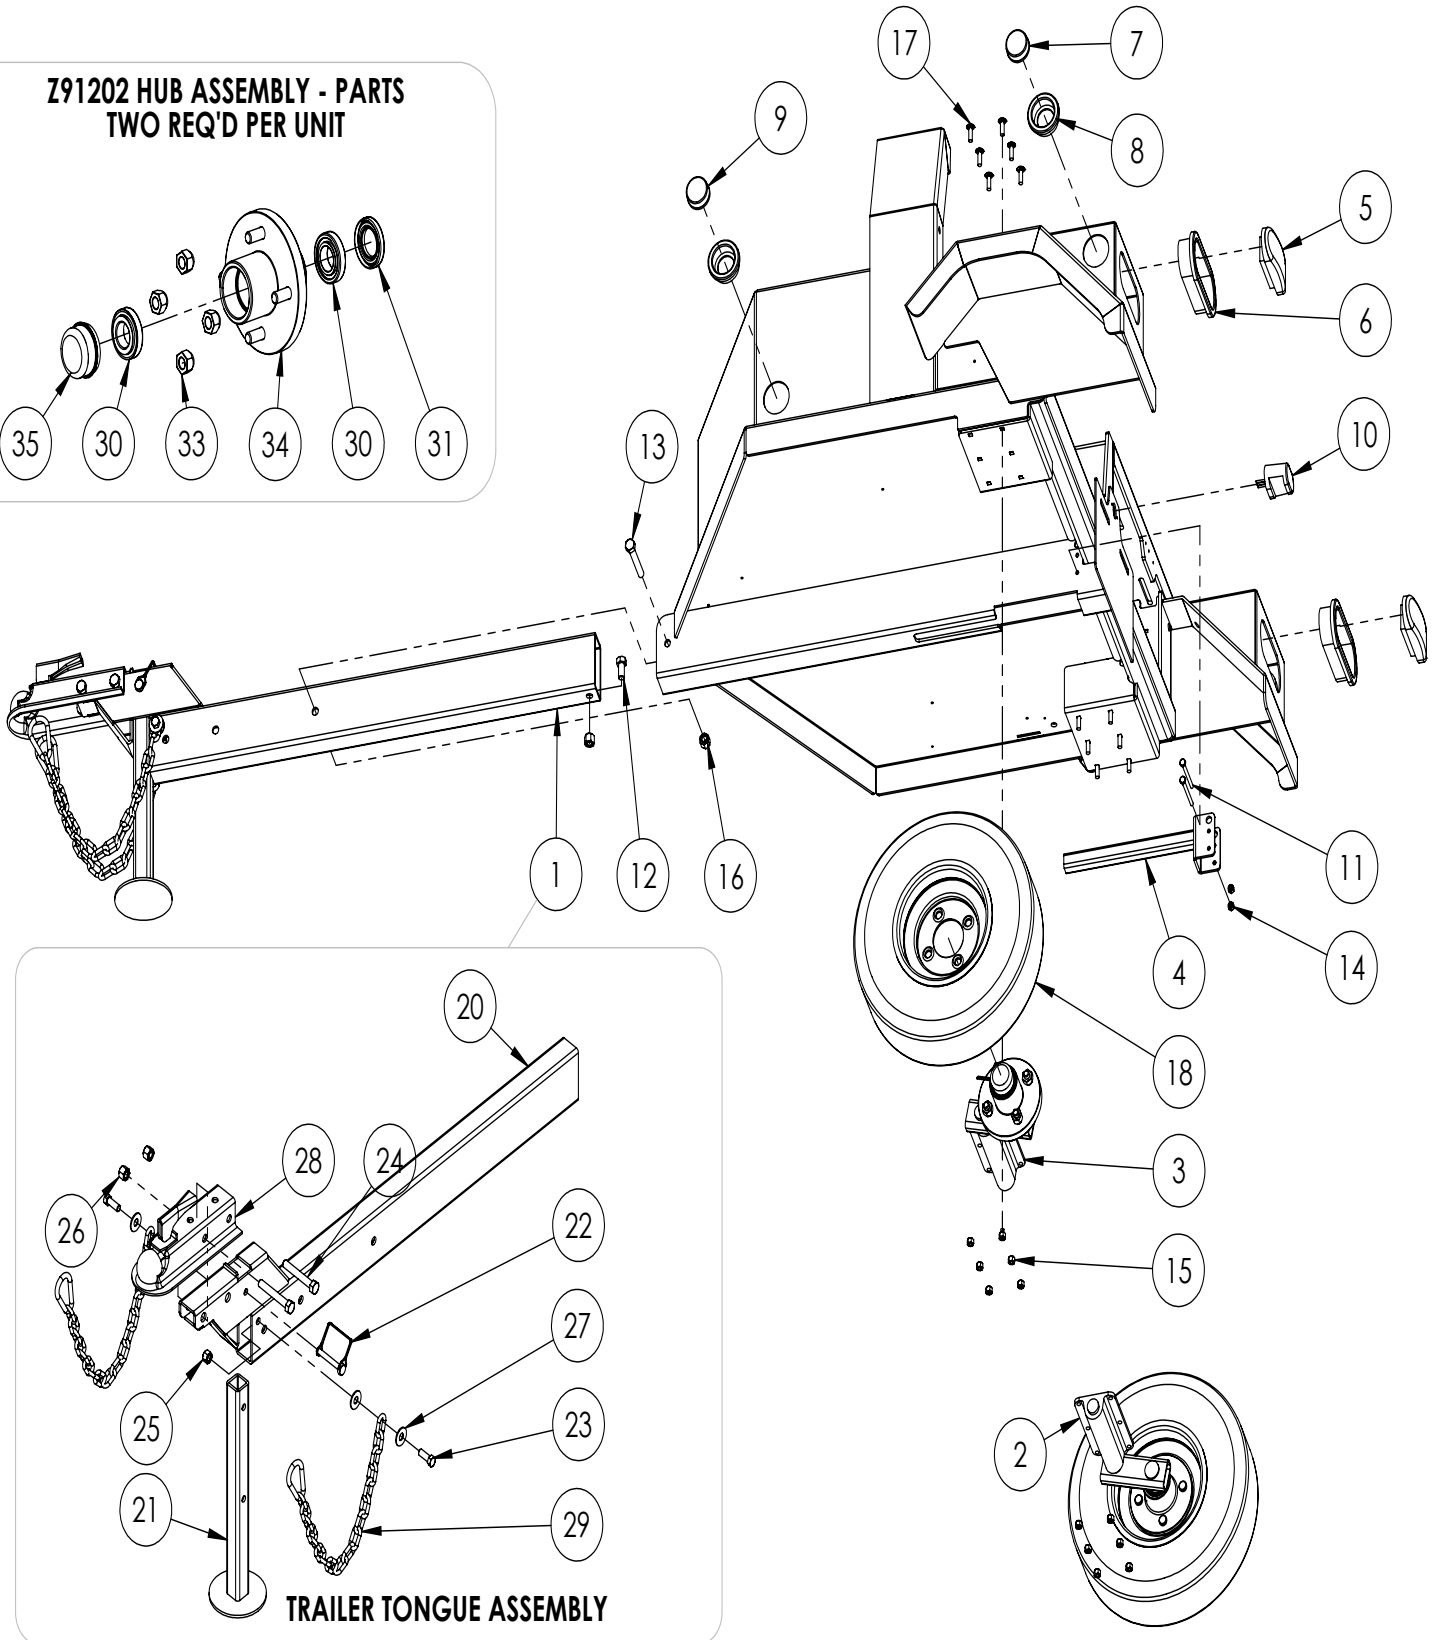

Running Gear	4
Rotor	6
Blower	7
Discharge Chute	8
Driveline	9
Hopper	10
Gas, Guards & Battery	11
Hub	12
Wiring Diagram	13
Decals	14

BXT42 RUNNING GEAR PARTS BREAKDOWN

ITEM	PART NO.	DESCRIPTION	QTY.
1	1052A101	Assembly, Trailer Tongue	1
2	1052A102	Torflex with Hub, RH	1
3	1052A103	Torflex with Hub, LH	1
4	1052W105	Wire Protector Weldment	1
5	Z61102	Oval Light 2-1/4 x 6-1/4, Red	2
6	Z61103	Oval Grommet 2-1/2 x 6.76	2
7	Z61201	Round Marker Lamp 2" Red	2
8	Z61202	Round Grommet 2" Lamp	4
9	Z61205	Round Marker Lamp 2" Amber	2
10	Z61301	License Lamp	1
11	Z71130	Hex Bolt 1/4NC x 3	2
12	Z71510	Hex Bolt 1/2NC x 1	1
13	Z71535	Hex Bolt 1/2NC x 3-1/2	1
14	Z72111	Hex Lock Nut 1/4NC	2
15	Z72221	Hex Lock Nut, 5/16NC	12
16	Z72251	Hex Lock Nut 1/2NC	2
17	Z76225	Carriage Bolt, 5/16NC x 1	12
18	Z91301	4.80-8 LRB SportTrail 3-3/4 Solid	2
ITEM	PART NO.	DESCRIPTION	QTY.
20	1052W101	Main Spine	1
21	1052W102	Jack Stand	1
22	Z12431	Snapper Pin 3/8 x 2-1/4	1
23	Z71412	Hex Bolt 7/16NC x 1-1/4	2
24	Z71530	Hex Bolt 1/2NC x 3	2
25	Z72240	Hex Lock Nut, 7/16NC	2
26	Z72251	Hex Lock Nut 1/2NC	2
27	Z73240	Wide Flat Washer 7/16	4
28	Z91614	2" Hitch Coupler	1
29	Z92303	Safety Chain 1/4 x 2'	2
ITEM	PART NO.	DESCRIPTION	QTY.
30	Z23201	L44643 Cone, L44610 Cup	2
31	Z28301	Double Lip Seal 1-1/4 Shaft	1
33	Z72931	Lug Nut 1/2NF	4
34	Z91201	1000# 4-Bolt Hub	1
35	Z91801	Dust Cap 1.98 Bore	1

Running Gear Breakdown

**Z91202 HUB ASSEMBLY - PARTS
TWO REQ'D PER UNIT**

TRAILER TONGUE ASSEMBLY

BXT42 ROTOR PARTS BREAKDOWN

ITEM	PART NO.	DESCRIPTION	QTY
1	1011M103	Knife, 4" Rotor	2
2	1011M104	Knife, 4" Ledger	1
3	1011W104	Twig Breaker	1
4	1052W293	Rotor	1
5	Z25204	4-Bolt Bearing 1-1/2" Bore	2
6	Z29202	Grease Zerk 1/4NF	2
7	Z71512	Hex Bolt 1/2NC x 1-1/4	2
8	Z71372G8	Hex Bolt, 3/8NF x 5/8 G8	11
9	Z71672G8	Hex Bolt 5/8NF x 1-3/4 G8	8
10	Z72251	Hex Lock Nut 1/2NC	2
11	Z73230	Wide Flat Washer 3/8	3
12	Z74122	Set Screw, 5/16NF	4