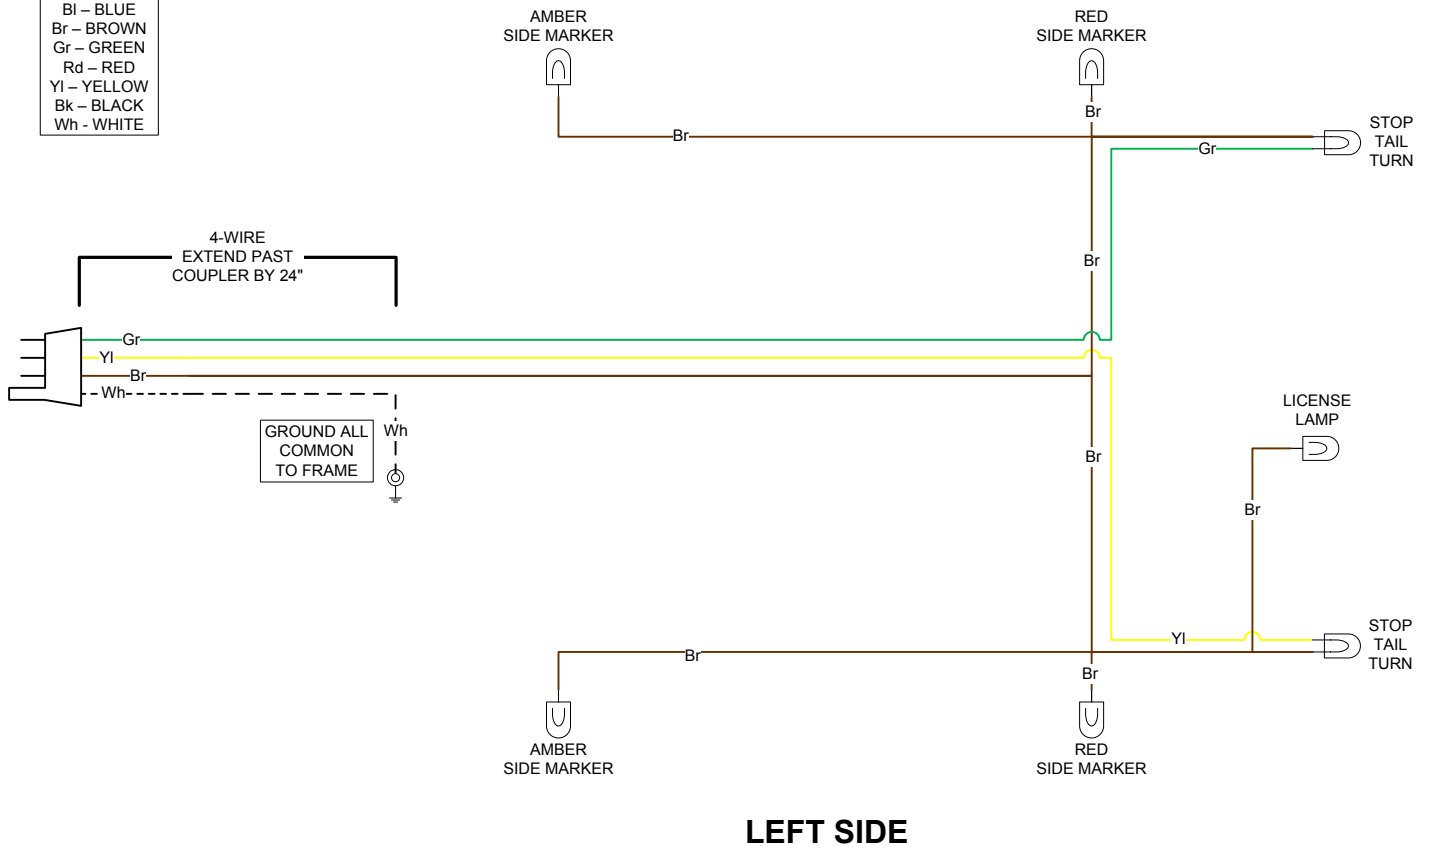

BXT42 WIRING

RIGHT SIDE

KEY	
Bl	- BLUE
Br	- BROWN
Gr	- GREEN
Rd	- RED
Yl	- YELLOW
Bk	- BLACK
Wh	- WHITE