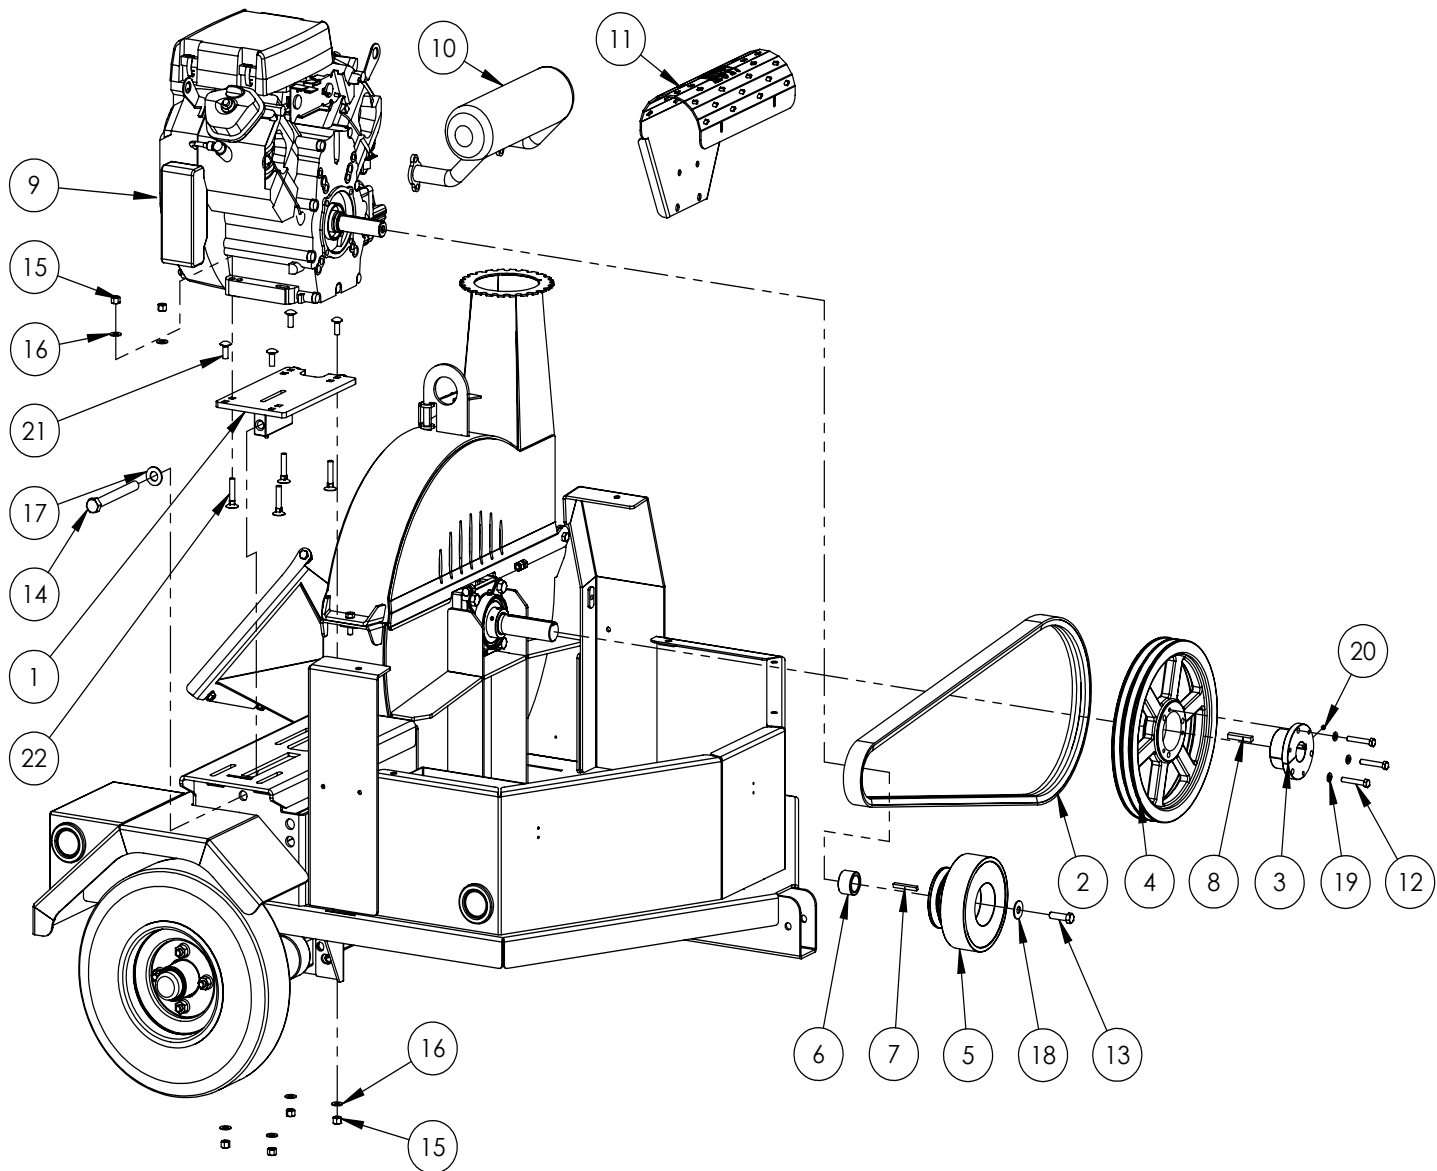

BXT4224 DRIVELINE PARTS BREAKDOWN

ITEM	PART NO.	DESCRIPTION	QTY
1	1052W104	Engine Adjustment Plate	1
2	Z41259	Belt, Double "B" x 77"	1
3	Z41501	SK Bushing, 1-3/8 Bore	1
4	Z41702	Double "B" Sheave, 12.75" Pitch	1
5	Z41902	Clutch 1-1/8 Bore x Dbl"B" 3.9P	1
6	Z46353	Spacer 1-1/8ID x 1.065	1
7	Z46531	Key 1/4 x 1/4 x 2	1
8	Z46541	Key 5/16 x 5/16 x 2	1
9*	Z47162*	Honda 24hp Engine	1
10*	Z47165*	Muffler, 24hp	1
11*	Z47166*	Muffler Guard, Honda 24hp	1
12	Z71220	Hex Bolt 5/16NC x 2	3
13	Z71472	Hex Bolt 7/16NF x 1-1/2	1
14	Z71660	Hex Bolt 5/8NC x 6	1
15	Z72231	Hex Lock Nut 3/8NC	8
16	Z73130	Flat Washer 3/8	8
17	Z73160	Flat Washer 5/8	1
18	Z73240	Wide Flat Washer 7/16	1
19	Z73320	Lock Washer 5/16	3
20	Z74110	Set Screw 1/4NC	1
21	Z76231	Carriage Bolt 3/8NC x 1	4
22	Z76632	Plow Bolt 3/8NC x 2	4