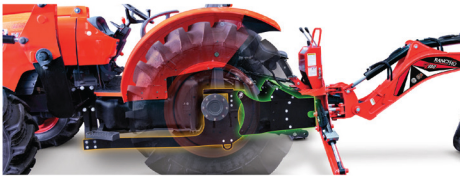

**STEP TWO**

Pick your base model

**STEP THREE**

Pick your mounting system

**STEP FOUR**

Pick your bucket(s)

**STEP FIVE**

Pick your accessories

**STEP TWO** Backhoe & Skid Digger Base Models

View compatibility, details & specs, features, accessories, pictures & video, and MSRP, at [WallensteinEquipment.com](http://WallensteinEquipment.com)

Compatibility	Model	Digging Depth	Required Hydraulic Flow	HP Range - Tractor	HP Range - Skidsteer	Mounting System
  Powered by a Tractor or Skidsteer	<b>QC620</b>	6' (183 cm)	3 - 22 gpm (14 - 83 lpm)		30 - 65	Universal Quick Attach Plate (included)
	<b>GE605</b>	6' 4" (193 cm)	4 - 12 gpm (15 - 45 lpm)	15 - 35		Subframe
	<b>GX620</b>	6' 4" (193 cm)	4 - 12 gpm (15 - 45 lpm)	20 - 40	20 - 48	Subframe or Universal Quick Attach Plate
	<b>GX720</b>	7' 8" (234 cm)	5 - 27 gpm (19 - 102 lpm)	30 - 65	30 - 60	Subframe or 3-Point Hitch or Universal Quick Attach Plate
	<b>GX920</b>	9' 4" (284 cm)	5 - 27 gpm (19 - 102 lpm)	45 - 120	30 - 100	Subframe or 3-Point Hitch or Universal Quick Attach Plate
	<b>GX920XT</b>	11' 4" (345 cm)	5 - 27 gpm (19 - 102 lpm)	60 - 120	30 - 100	Subframe or 3-Point Hitch or Universal Quick Attach Plate

**STEP THREE** Mounting Systems

Subframe Mount

3-Point Hitch Mount

Universal Quick Attach Plate + Tieback Kit

**STEP FOUR** Buckets

Compatibility	Model	Bucket Size	Bucket Volume	# of Teeth
GE605 GX620	<b>BK2609</b>	9"	0.5 cubic ft	3
	<b>BK2612</b>	12"	0.7 cubic ft	3
	<b>BK2615</b>	15"	0.9 cubic ft	4
	<b>BK2618</b>	18"	1.1 cubic ft	4
QC620 GX720 GX920 GX920XT	<b>BK2900</b>	9"	0.8 cubic ft	3
	<b>BK2120</b>	12"	1.2 cubic ft	3
	<b>BK2150</b>	15"	1.5 cubic ft	4
	<b>BK2180</b>	18"	1.8 cubic ft	4
	<b>BK2240</b>	24"	2.4 cubic ft	5
	<b>BK2240D</b>	24"	2.4 cubic ft	0
	<b>BK2360D</b>	36"	3.6 cubic ft	0