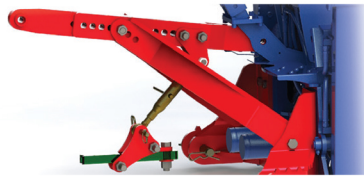

**STEP TWO** Backhoe & Skid Digger Base Models

View compatibility, details & specs, features, accessories, pictures & video, and MSRP, at [WallensteinEquipment.com](http://WallensteinEquipment.com)

Compatibility	Model	Digging Depth	Required Hydraulic Flow	HP Range - Tractor	HP Range - Skidsteer	Mounting System
  Powered by a Tractor or Skidsteer	<b>QC620</b>	6' (183 cm)	3 - 22 gpm (14 - 83 lpm)		30 - 65	Universal Quick Attach Plate (included)
	<b>GE605</b>	6' 4" (193 cm)	4 - 12 gpm (15 - 45 lpm)	15 - 35		Subframe
	<b>GX620</b>	6' 4" (193 cm)	4 - 12 gpm (15 - 45 lpm)	20 - 40	20 - 48	Subframe or Universal Quick Attach Plate
	<b>GX720</b>	7' 8" (234 cm)	5 - 27 gpm (19 - 102 lpm)	30 - 65	30 - 60	Subframe or 3-Point Hitch or Universal Quick Attach Plate
	<b>GX920</b>	9' 4" (284 cm)	5 - 27 gpm (19 - 102 lpm)	45 - 120	30 - 100	Subframe or 3-Point Hitch or Universal Quick Attach Plate
	<b>GX920XT</b>	11' 4" (345 cm)	5 - 27 gpm (19 - 102 lpm)	60 - 120	30 - 100	Subframe or 3-Point Hitch or Universal Quick Attach Plate

**STEP THREE** Mounting Systems

Subframe Mount

3-Point Hitch Mount

Universal Quick Attach Plate + Tieback Kit

**STEP FOUR** Buckets

Compatibility	Model	Bucket Size	Bucket Volume	# of Teeth
GE605 GX620	<b>BK2609</b>	9"	0.5 cubic ft	3
	<b>BK2612</b>	12"	0.7 cubic ft	3
	<b>BK2615</b>	15"	0.9 cubic ft	4
	<b>BK2618</b>	18"	1.1 cubic ft	4
QC620 GX720 GX920 GX920XT	<b>BK2900</b>	9"	0.8 cubic ft	3
	<b>BK2120</b>	12"	1.2 cubic ft	3
	<b>BK2150</b>	15"	1.5 cubic ft	4
	<b>BK2180</b>	18"	1.8 cubic ft	4
	<b>BK2240</b>	24"	2.4 cubic ft	5
	<b>BK2240D</b>	24"	2.4 cubic ft	0
	<b>BK2360D</b>	36"	3.6 cubic ft	0