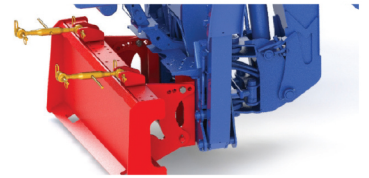

**STEP TWO** Backhoe & Skid Digger Base Models

View compatibility, details & specs, features, accessories, pictures & video, and MSRP, at [WallensteinEquipment.com](http://WallensteinEquipment.com)

Compatibility	Model	Digging Depth	Required Hydraulic Flow	HP Range - Tractor	HP Range - Skidsteer	Mounting System
  Powered by a Tractor or Skidsteer	<b>QC620</b>	6' (183 cm)	3 - 22 gpm (14 - 83 lpm)		30 - 65	Universal Quick Attach Plate (included)
	<b>GE605</b>	6' 4" (193 cm)	4 - 12 gpm (15 - 45 lpm)	15 - 35		Subframe
	<b>GX620</b>	6' 4" (193 cm)	4 - 12 gpm (15 - 45 lpm)	20 - 40	20 - 48	Subframe or Universal Quick Attach Plate
	<b>GX720</b>	7' 8" (234 cm)	5 - 27 gpm (19 - 102 lpm)	30 - 65	30 - 60	Subframe or 3-Point Hitch or Universal Quick Attach Plate
	<b>GX920</b>	9' 4" (284 cm)	5 - 27 gpm (19 - 102 lpm)	45 - 120	30 - 100	Subframe or 3-Point Hitch or Universal Quick Attach Plate
	<b>GX920XT</b>	11' 4" (345 cm)	5 - 27 gpm (19 - 102 lpm)	60 - 120	30 - 100	Subframe or 3-Point Hitch or Universal Quick Attach Plate

**STEP THREE** Mounting Systems

Subframe Mount

3-Point Hitch Mount

Universal Quick Attach Plate + Tieback Kit

**STEP FOUR** Buckets

Compatibility	Model	Bucket Size	Bucket Volume	# of Teeth
GE605 GX620	<b>BK2609</b>	9"	0.5 cubic ft	3
	<b>BK2612</b>	12"	0.7 cubic ft	3
	<b>BK2615</b>	15"	0.9 cubic ft	4
	<b>BK2618</b>	18"	1.1 cubic ft	4
QC620 GX720 GX920 GX920XT	<b>BK2900</b>	9"	0.8 cubic ft	3
	<b>BK2120</b>	12"	1.2 cubic ft	3
	<b>BK2150</b>	15"	1.5 cubic ft	4
	<b>BK2180</b>	18"	1.8 cubic ft	4
	<b>BK2240</b>	24"	2.4 cubic ft	5
	<b>BK2240D</b>	24"	2.4 cubic ft	0
	<b>BK2360D</b>	36"	3.6 cubic ft	0